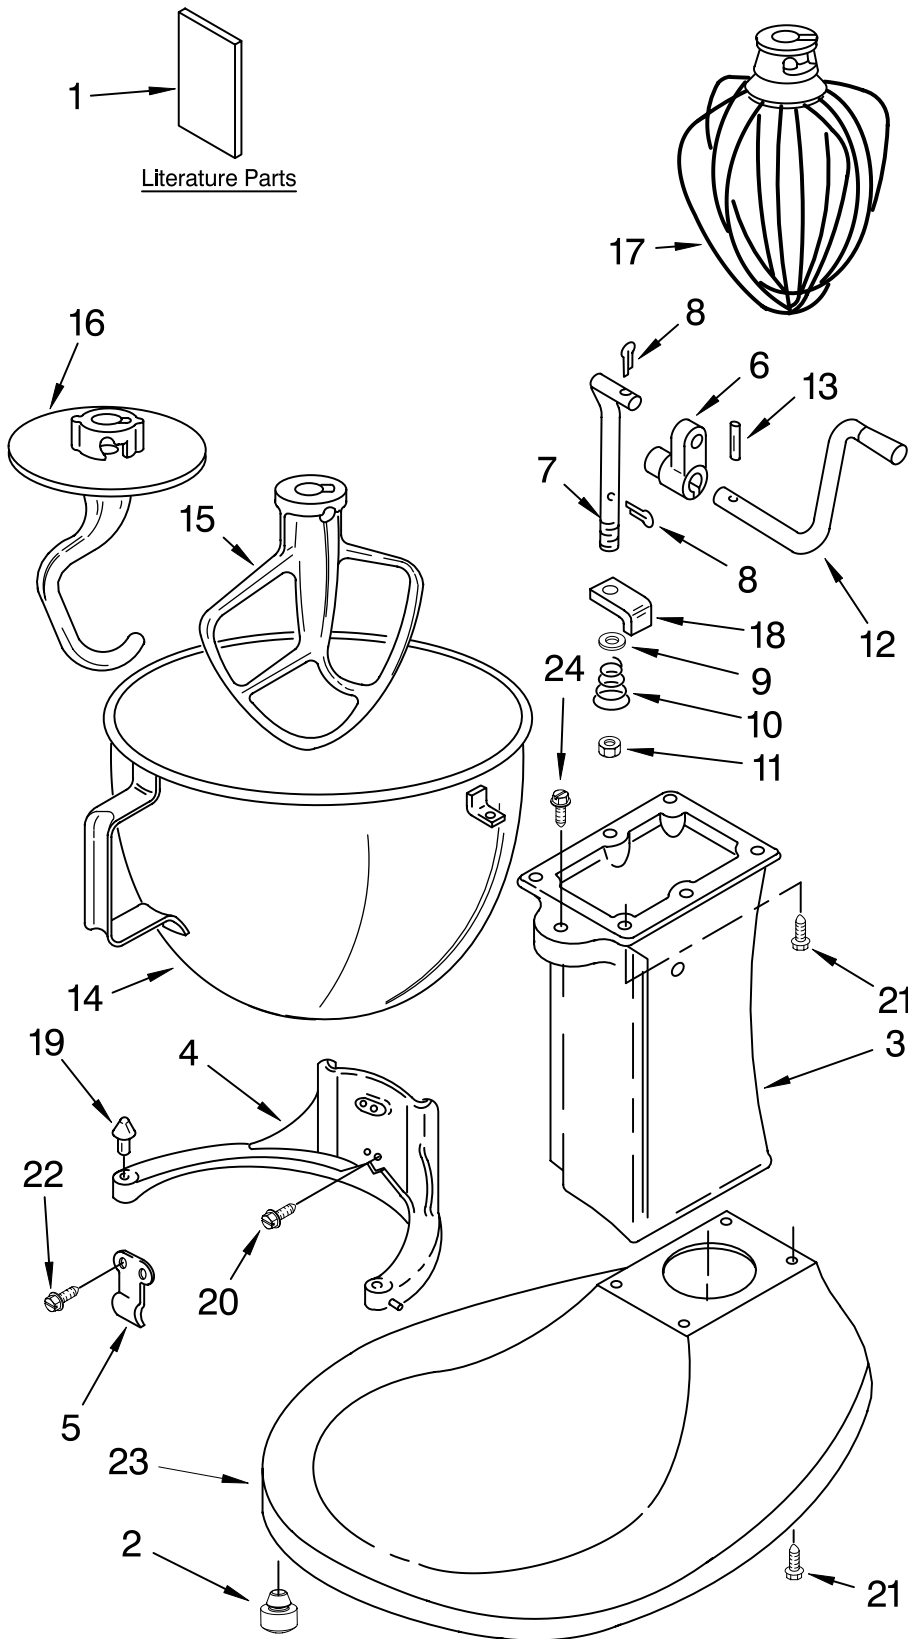

FOR ORDERING INFORMATION REFER TO PARTS PRICE LIST

BASE AND PEDESTAL UNIT

FOR MODEL: 5K5SS__4

Illus. No.	Part No.	DESCRIPTION
1		Literature Parts
	9706978	Use & Care Guide
	8212388	Repair Parts List
2	9708649	Foot, Rubber
3	**	Column Assembly
4	**	Bowl Support
5	3182857	Latch, Bowl Spring
6	241764	Arm, Bowl Lift
7	9085	Rod, Bowl Lift
8	9704608	Pin, Cotter
9	WS00323	Washer
10	9237	Spring
11	8533907	Nut
12	9079	Handle, Bowl Lift
13	9703442	Roll Pin
14	4162116	Bowl (5 Qt)
15	9707670	Beater, Flat
16	9708033	Hook, Dough
17	9704309	Whip, Wire
18	240169	Bracket, Bowl Lift
19	240185	Pin, Bowl
20	3400018	Screw
21	240912	Screw
22	3400024	Screw
23	**	Base & Foot Assy
24	3182904	Screw

FOR MODEL: 5K5SS__4

Illus. No.	Part No.	DESCRIPTION
1	110679	Screw
2	116241	Washer, Spring
3		Control Lever Asy
	9709276	Black
4	3183680	Spring, Control Plate
5	3184176	Speed Link & Cam
6	240205	Spring, Flat
7	240769	Screw, Stator
8	9701670	Field Assembly
10	9704324	Washer, Ball Bearing (Front)
11	W10068270	Washer
12	W10068260	Screw
13	16998	Stud, Governor Drive
14	3180162	Washer
15	3184356	Seal, End
16	3180526	Bracket, Bearing Assembly
17	8533905	Nut, Machine
18	240680	Insert, Brush Holder
19	9706416	Brush & Spring Assembly
20	9707926	Screw
21	116286	Cap, Seat Spring
22	116287	Spring, Cap
23		Cap, Brush Holder
	3184212	Black
24	17830	Governor Assembly
25	240904-2	Control Plate Assembly
26		Cord, Power
	9702318	White
27	9706596	Phase Control Board Assembly
28	9708316	Armature & Bearing (240V)
29	4162634	Sleeve, Motor Stud
30	3184609	Screw
31	3179908	Housing, Brush Holder
32	4162546	Holder, Brush Asm