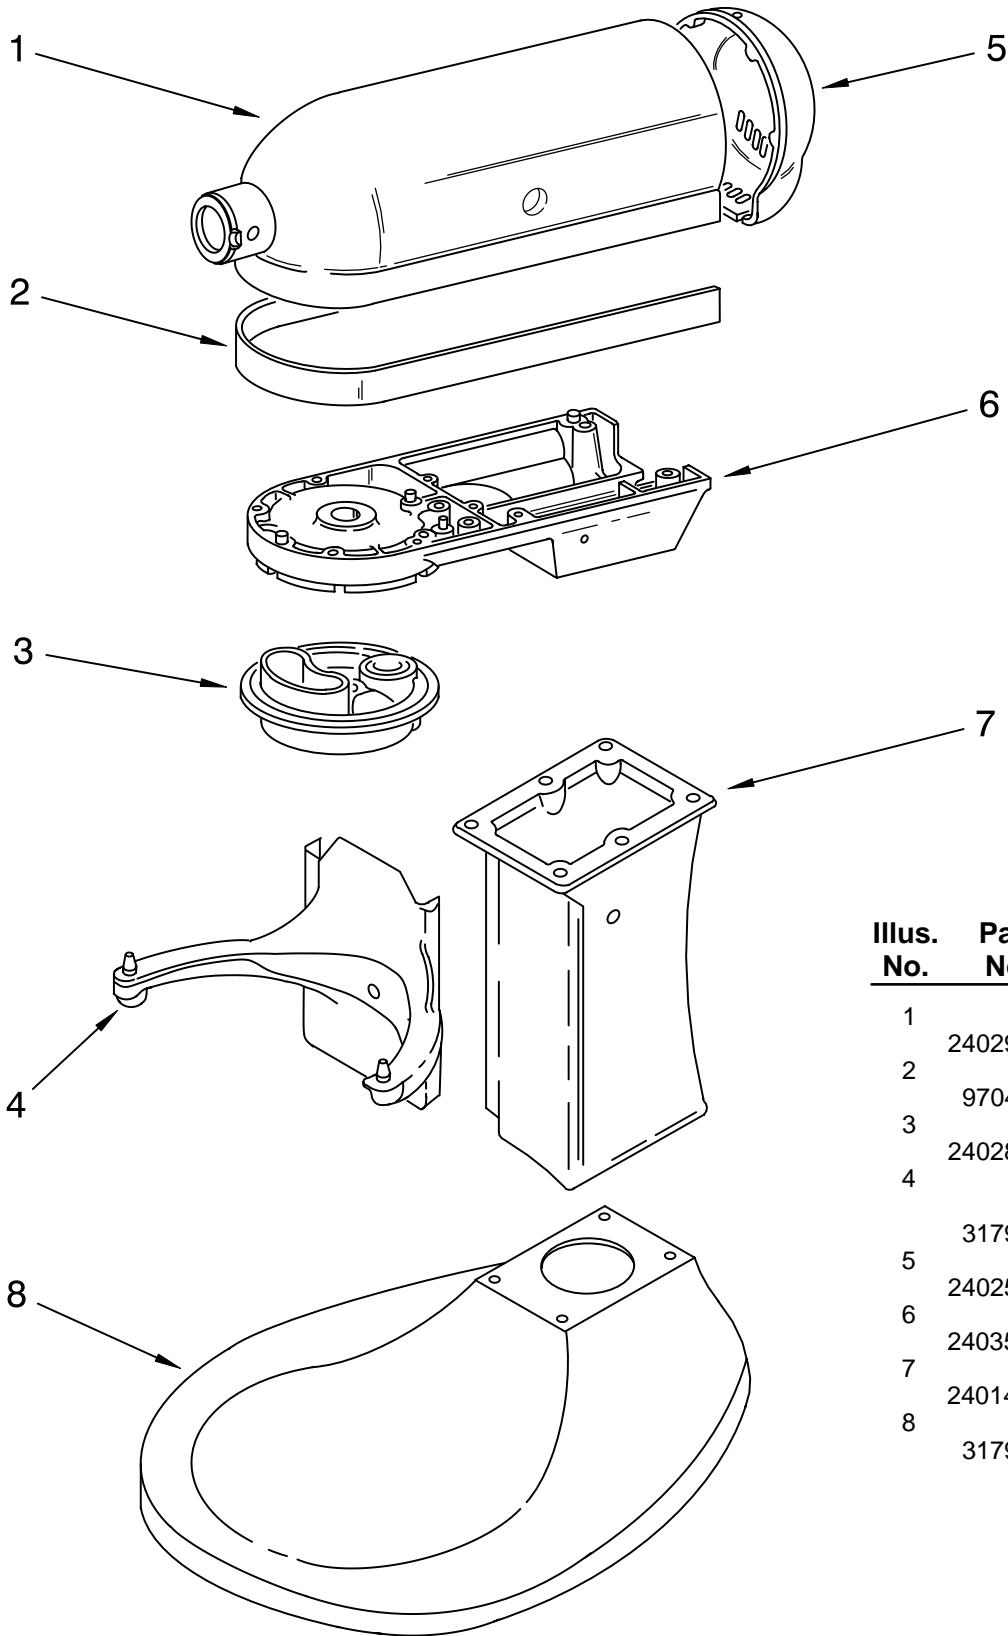

COLOR VARIATION PARTS

FOR MODEL: 5K5SS__4

Illus. No.	Part No.	DESCRIPTION
1		Motor Housing
	240291-1	White
2		Trim Band
	9704633	Black
3		Planetary
	240286-1	White
4		Bowl Support & Pins
	3179300	White
5		End Cover
	240253-1	White
6		Lower Gearcase
	240354-3	White
7		Column
	240148-4	White
8		Base & Foot Assy
	3179280	White

FOR ORDERING INFORMATION REFER TO PARTS PRICE LIST