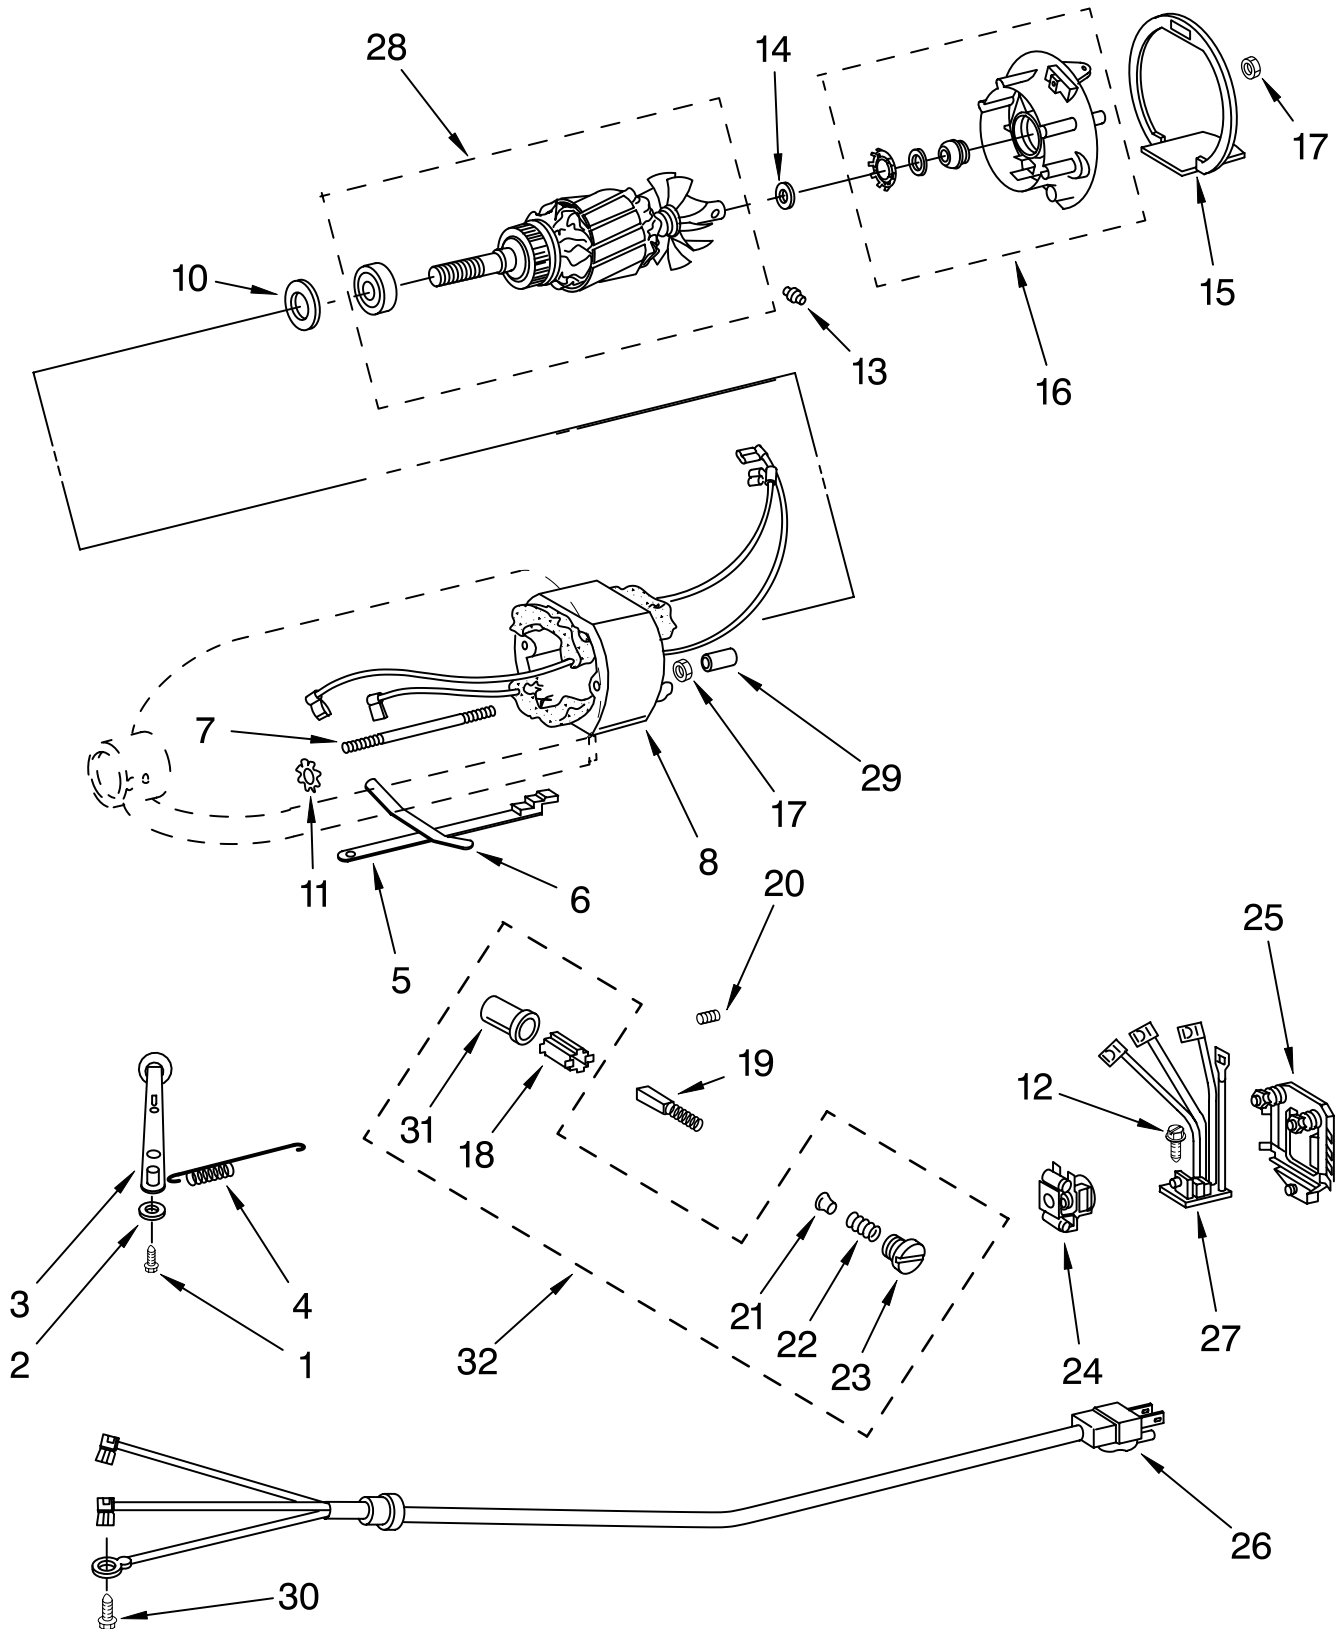

MOTOR AND CONTROL PARTS

FOR MODEL: 5K5SS__4

FOR ORDERING INFORMATION REFER TO PARTS PRICE LIST

MOTOR AND CONTROL PARTS

FOR MODEL: 5K5SS__4

Illus. No.	Part No.	DESCRIPTION
1	110679	Screw
2	116241	Washer, Spring
3		Control Lever Asy
	9709276	Black
4	3183680	Spring, Control Plate
5	3184176	Speed Link & Cam
6	240205	Spring, Flat
7	240769	Screw, Stator
8	9701670	Field Assembly
10	9704324	Washer, Ball Bearing (Front)
11	W10068270	Washer
12	W10068260	Screw
13	16998	Stud, Governor Drive
14	3180162	Washer
15	3184356	Seal, End
16	3180526	Bracket, Bearing Assembly
17	8533905	Nut, Machine
18	240680	Insert, Brush Holder
19	9706416	Brush & Spring Assembly
20	9707926	Screw
21	116286	Cap, Seat Spring
22	116287	Spring, Cap
23		Cap, Brush Holder
	3184212	Black
24	17830	Governor Assembly
25	240904-2	Control Plate Assembly
26		Cord, Power
	9702318	White
27	9706596	Phase Control Board Assembly
28	9708316	Armature & Bearing (240V)
29	4162634	Sleeve, Motor Stud
30	3184609	Screw
31	3179908	Housing, Brush Holder
32	4162546	Holder, Brush Asm

FOR ORDERING INFORMATION REFER TO PARTS PRICE LIST