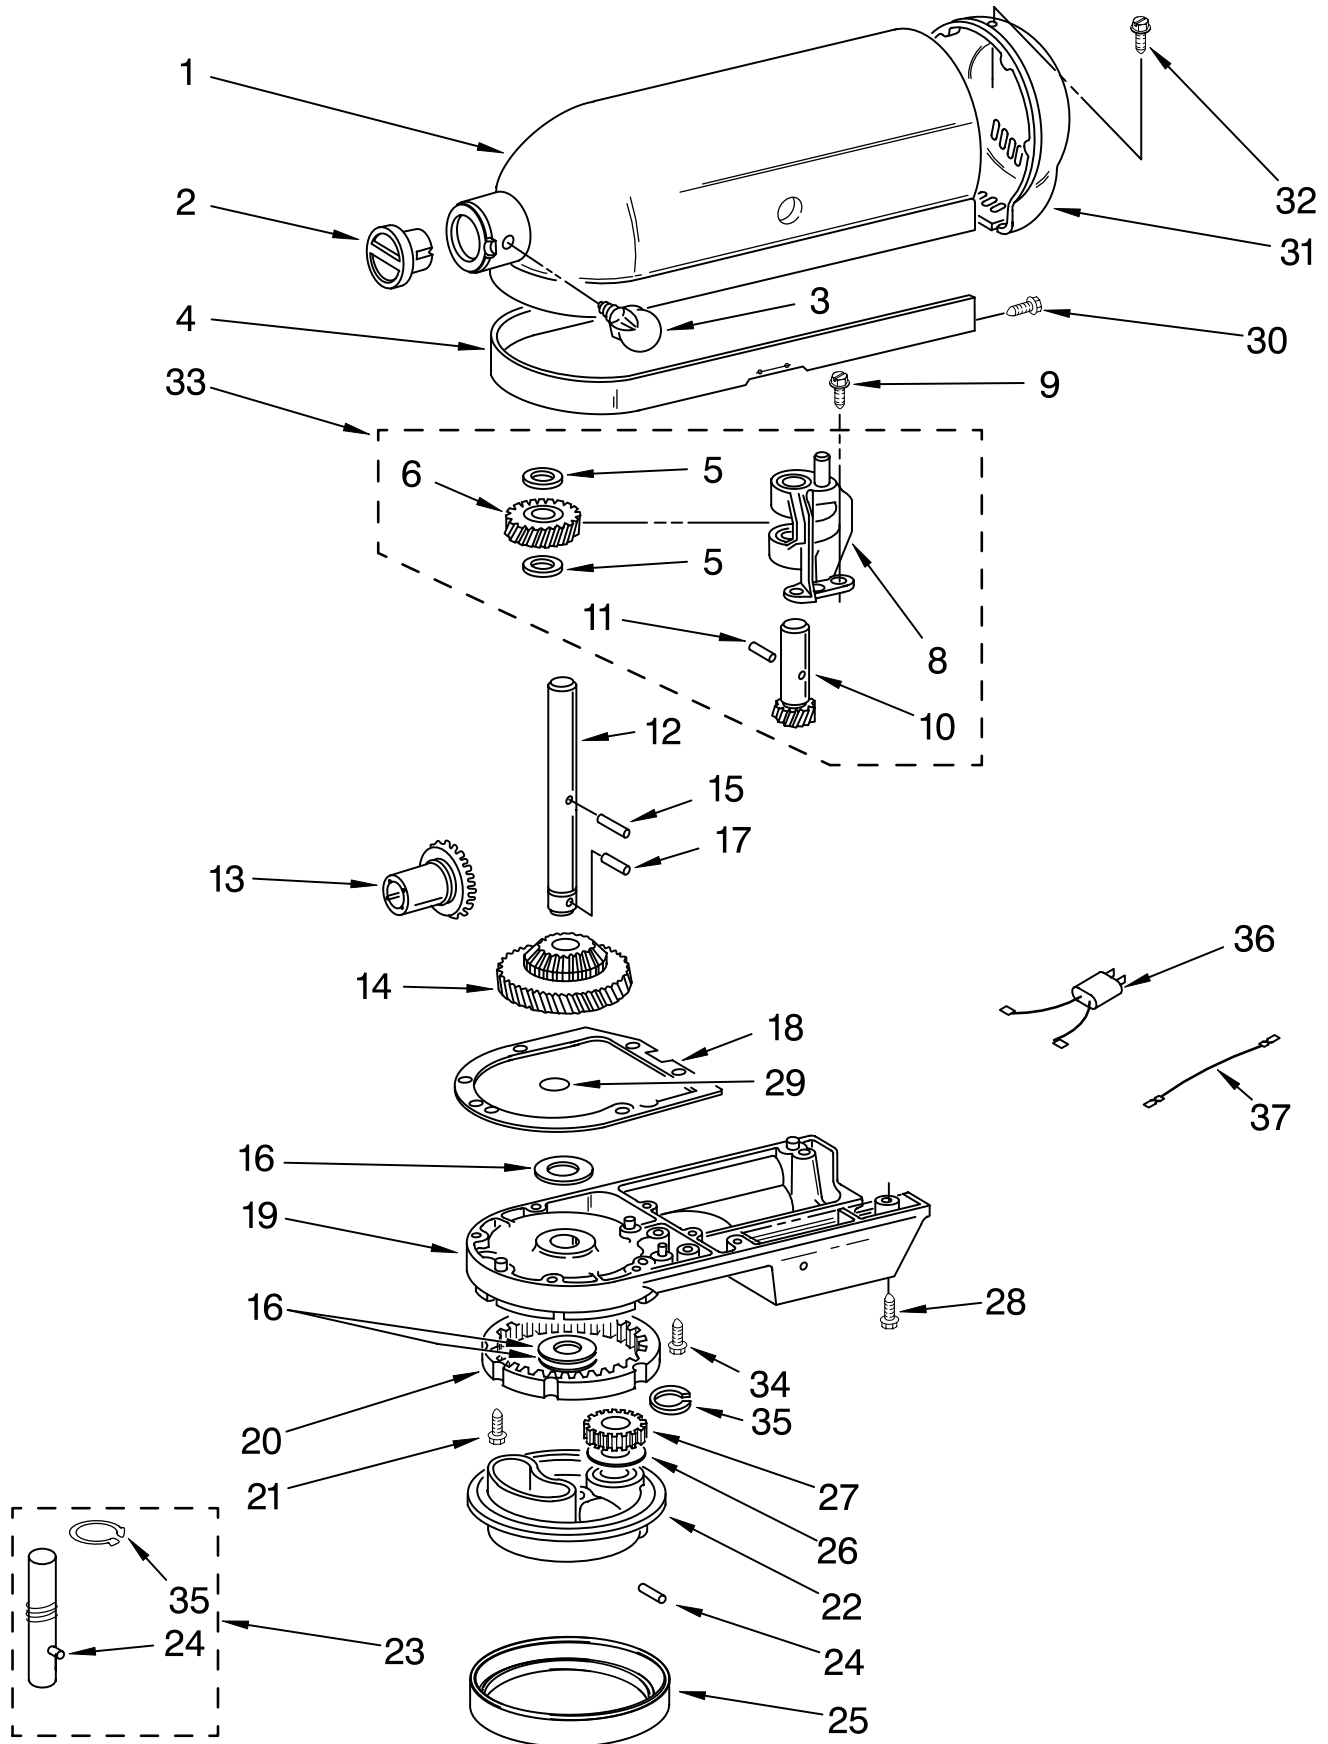

CASE, GEARING AND PLANETARY UNIT

FOR MODEL: 5K5SS__4

FOR ORDERING INFORMATION REFER TO PARTS PRICE LIST

CASE, GEARING AND PLANETARY UNIT

FOR MODEL: 5K5SS__4

Illus. No.	Part No.	DESCRIPTION
1	**	Gearcase Motor Housing
2		Cap, Attachment Hub
3	242765-2	Chrome Thumb Screw
4	9709194	Black Band, Trim
5	3180161	Washer, Fiber
6	4162897	Gear, Worm
8	240308	Bracket, Worm Gear (Incl. Bearing)
9	3400022	Screw And L.W. Assy.
10	240210-2	Shaft & Pinion
11	9705444	Pin
12	240026	Shaft, Vertical Center
13	9705130	Gear, Attachment Hub
14	9709627	Gear, Bevel Pinion & Center
15	240018-1	Pin, Agitator Shaft
16	3180163	Washer, Shim
17	9705443	Pin
18	4162324	Gasket, Transmission
19	**	Lower Gear Case
20	9703904	Gear, Internal
21	103994	Screw
22	**	Planetary
23	3184052	Agitator Shaft
24	9704677	Pin, Groove
25	240285	Ring, Planetary Drip
26	9706090	Washer
27	9703903	Pinion, Gear (Agitator Shaft)
28	3400025	Screw
29	67500-55	"O" Ring
30	311932	Screw
31	**	Cover, End
32	4162914	Screw
33	240309-2	Gear, Worm Assy
34	3400026	Screw
35	9703438	Ring, Retaining
36	9705132	RFI Filter
37	9702311	Lead, Filter

**Refer to Page 2
Color Variation Parts

FOR ORDERING INFORMATION REFER TO PARTS PRICE LIST