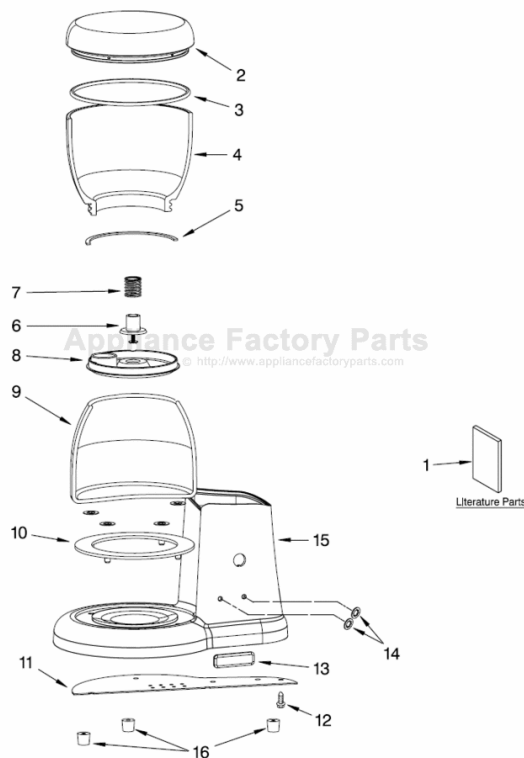

# KITCHENAID 5KCG100APM0 Owner's Manual

**Shop genuine replacement parts for KITCHENAID  
5KCG100APM0**

## PEDESTAL JAR ASSEMBLY PARTS For Model: 5KCG100A\_0

**Find Your KITCHENAID Small Appliance Parts - Select From 538 Models**

----- Manual continues below -----

# PEDESTAL JAR ASSEMBLY PARTS

For Model: 5KCG100A\_\_0

Illus. No.	Part No.	DESCRIPTION
1	8212325	Literature Parts Use and Care Guide
	8212267	Repair Parts List
2	4176717	Lid, Bean Jar Black
3	4176731	O-Ring, Lid
4	4176730	Jar, Bean
5	4176729	Seal, Bean Jar
6	4176723	Nozzle, Holder
7	4176715	Spring, Housing
8	4176721	Cover, Nozzle
9	4176728	Jar, Coffee Ground
10	4176722	Ring, Abrasion
11	4176703	Cover, Baseplate
12	4176760	Screw
13	4176701	Nameplate
14	4176713	Lockwasher
15		Pedestal Assy
	8212331	Pearl Metallic
	8212332	Empire Red
16	4176725	Foot, Rubber

# MOTOR AND CONTROL PARTS

For Model: 5KCG100A\_\_0

Illus. No.	Part No.	DESCRIPTION
1	4176707	Bushing, Copper
2	8212324	Motor, 220V-240V
3	4176726	Seal, Vibration
4		Cap, Motor
	4176699	Pearl Metallic
	8212321	Empire Red
5	4176755	Screw, Motor Cap
6	4176734	Tube, Housing
7	4176710	Nut, Switch
8	4176713	Lockwasher
9	8212329	Cord, Power
10	8212323	PCB Board, 220V
11	8212330	Switch, Toggle
12	4176724	Spacer
13	4176720	Plate, Motor