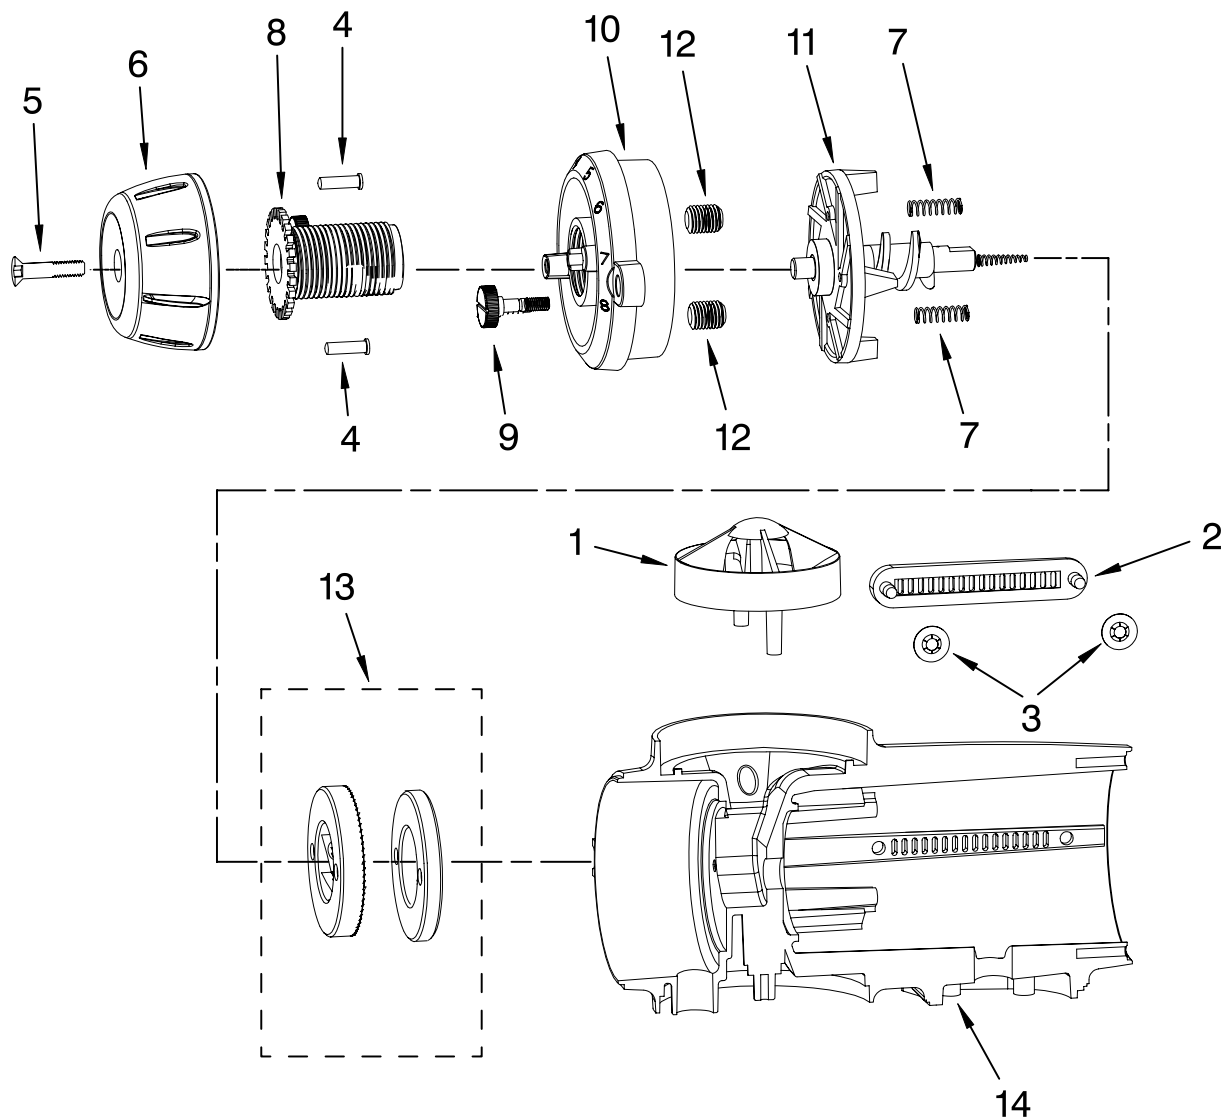

# PEDESTAL JAR ASSEMBLY PARTS

For Model: 5KCG100A\_\_0

Illus. No.	Part No.	DESCRIPTION
1	8212325	Literature Parts Use and Care Guide
	8212267	Repair Parts List
2	4176717	Lid, Bean Jar Black
3	4176731	O-Ring, Lid
4	4176730	Jar, Bean
5	4176729	Seal, Bean Jar
6	4176723	Nozzle, Holder
7	4176715	Spring, Housing
8	4176721	Cover, Nozzle
9	4176728	Jar, Coffee Ground
10	4176722	Ring, Abrasion
11	4176703	Cover, Baseplate
12	4176760	Screw
13	4176701	Nameplate
14	4176713	Lockwasher
15		Pedestal Assy
	8212331	Pearl Metallic
	8212332	Empire Red
16	4176725	Foot, Rubber

# MOTOR HOUSING AND BURR ASSEMBLY PARTS

For Model: 5KCG100A\_\_0

Illus. No.	Part No.	DESCRIPTION
1	4176695	Guard, Finger
2	4176696	Vent
3	4176713	Lockwasher
4	8212392	Pin, Detent
5	4176754	Bolt, Knob
6	4176718	Knob, Selector Black
7	8212394	Spring, Detent
8	4176716	Screw, Adjustment
9	4176705	Screw, Bezel
10	4176697	Bezel, Gearbox
11	4176694	Auger Assy
12	4176712	Screw, Socket
13	4176702	Burr Assy
14	4176698	Housing, Motor Pearl Metallic 8212320 Empire Red