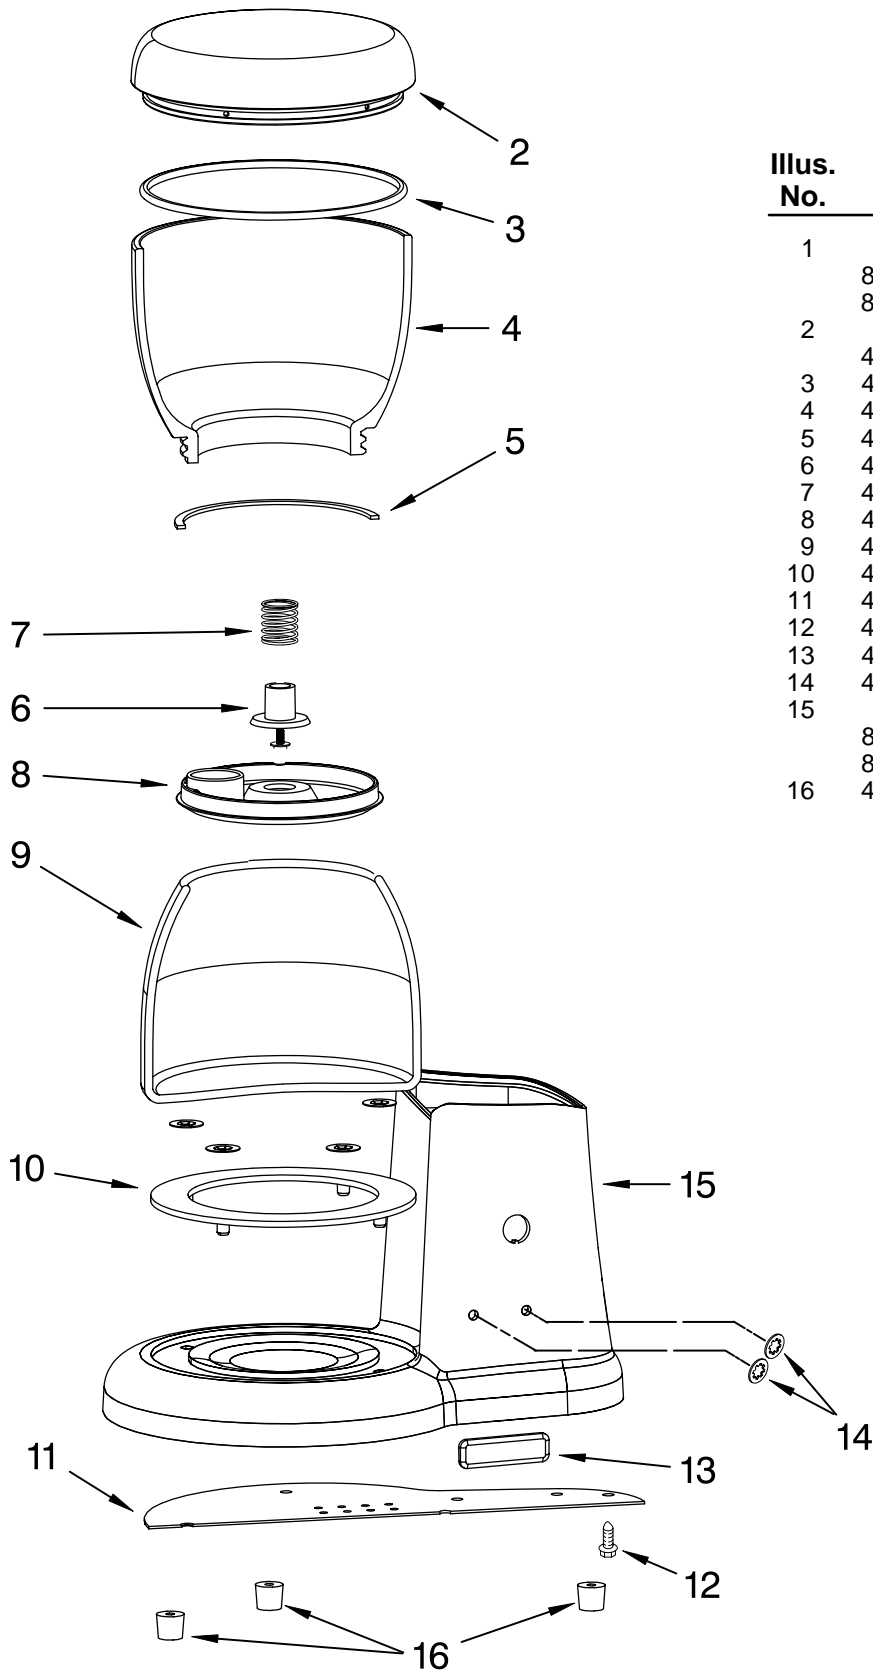

# PEDESTAL JAR ASSEMBLY PARTS

For Model: 5KCG100A\_\_0

Illus. No.	Part No.	DESCRIPTION
1	8212325	Literature Parts Use and Care Guide
	8212267	Repair Parts List
2	4176717	Lid, Bean Jar Black
3	4176731	O-Ring, Lid
4	4176730	Jar, Bean
5	4176729	Seal, Bean Jar
6	4176723	Nozzle, Holder
7	4176715	Spring, Housing
8	4176721	Cover, Nozzle
9	4176728	Jar, Coffee Ground
10	4176722	Ring, Abrasion
11	4176703	Cover, Baseplate
12	4176760	Screw
13	4176701	Nameplate
14	4176713	Lockwasher
15		Pedestal Assy
	8212331	Pearl Metallic
	8212332	Empire Red
16	4176725	Foot, Rubber