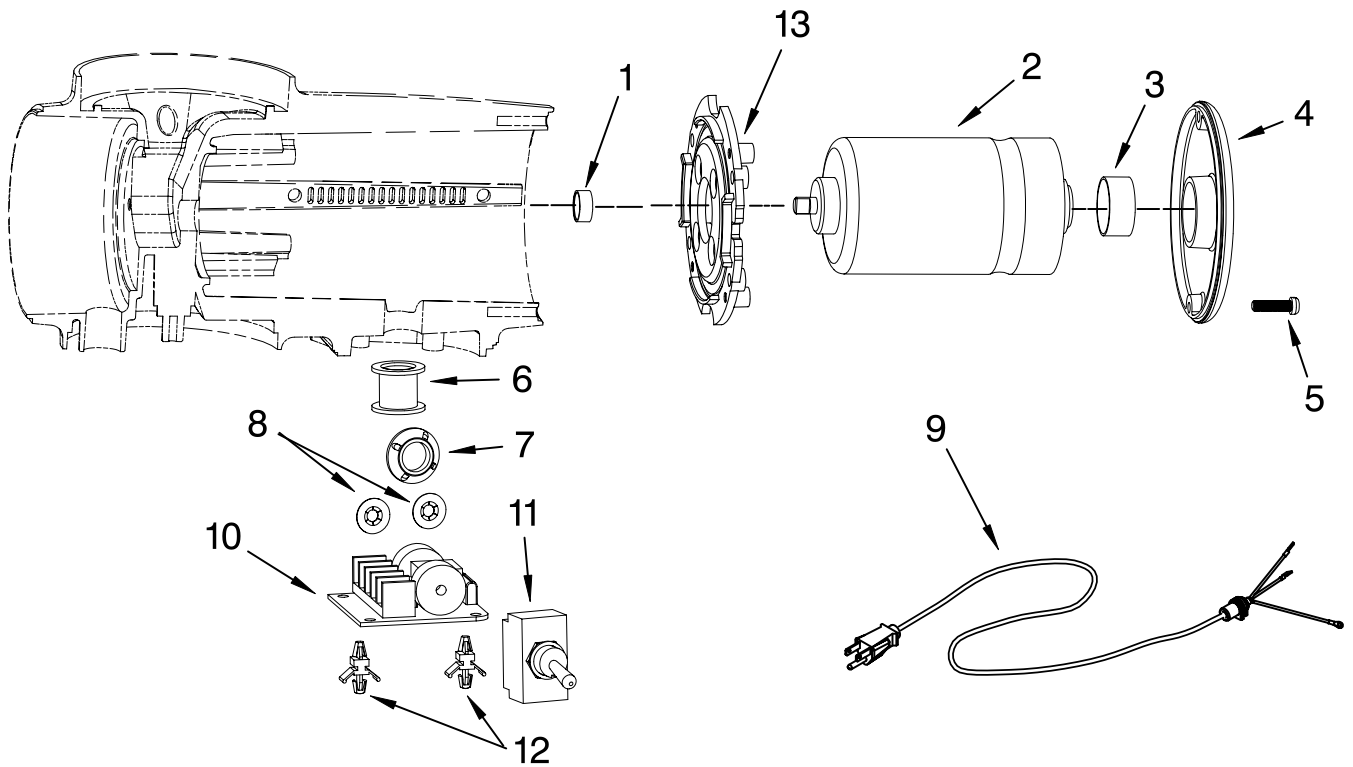

MOTOR AND CONTROL PARTS

For Model: 5KCG100A__0

Illus. No.	Part No.	DESCRIPTION
1	4176707	Bushing, Copper
2	8212324	Motor, 220V-240V
3	4176726	Seal, Vibration
4		Cap, Motor
	4176699	Pearl Metallic
	8212321	Empire Red
5	4176755	Screw, Motor Cap
6	4176734	Tube, Housing
7	4176710	Nut, Switch
8	4176713	Lockwasher
9	8212329	Cord, Power
10	8212323	PCB Board, 220V
11	8212330	Switch, Toggle
12	4176724	Spacer
13	4176720	Plate, Motor

OPTIONAL PARTS NOT ILLUSTRATED

- 4176764 Scoop, Coffee
- 4176763 Brush, Cleaning

FOR ORDERING INFORMATION REFER TO PARTS PRICE LIST