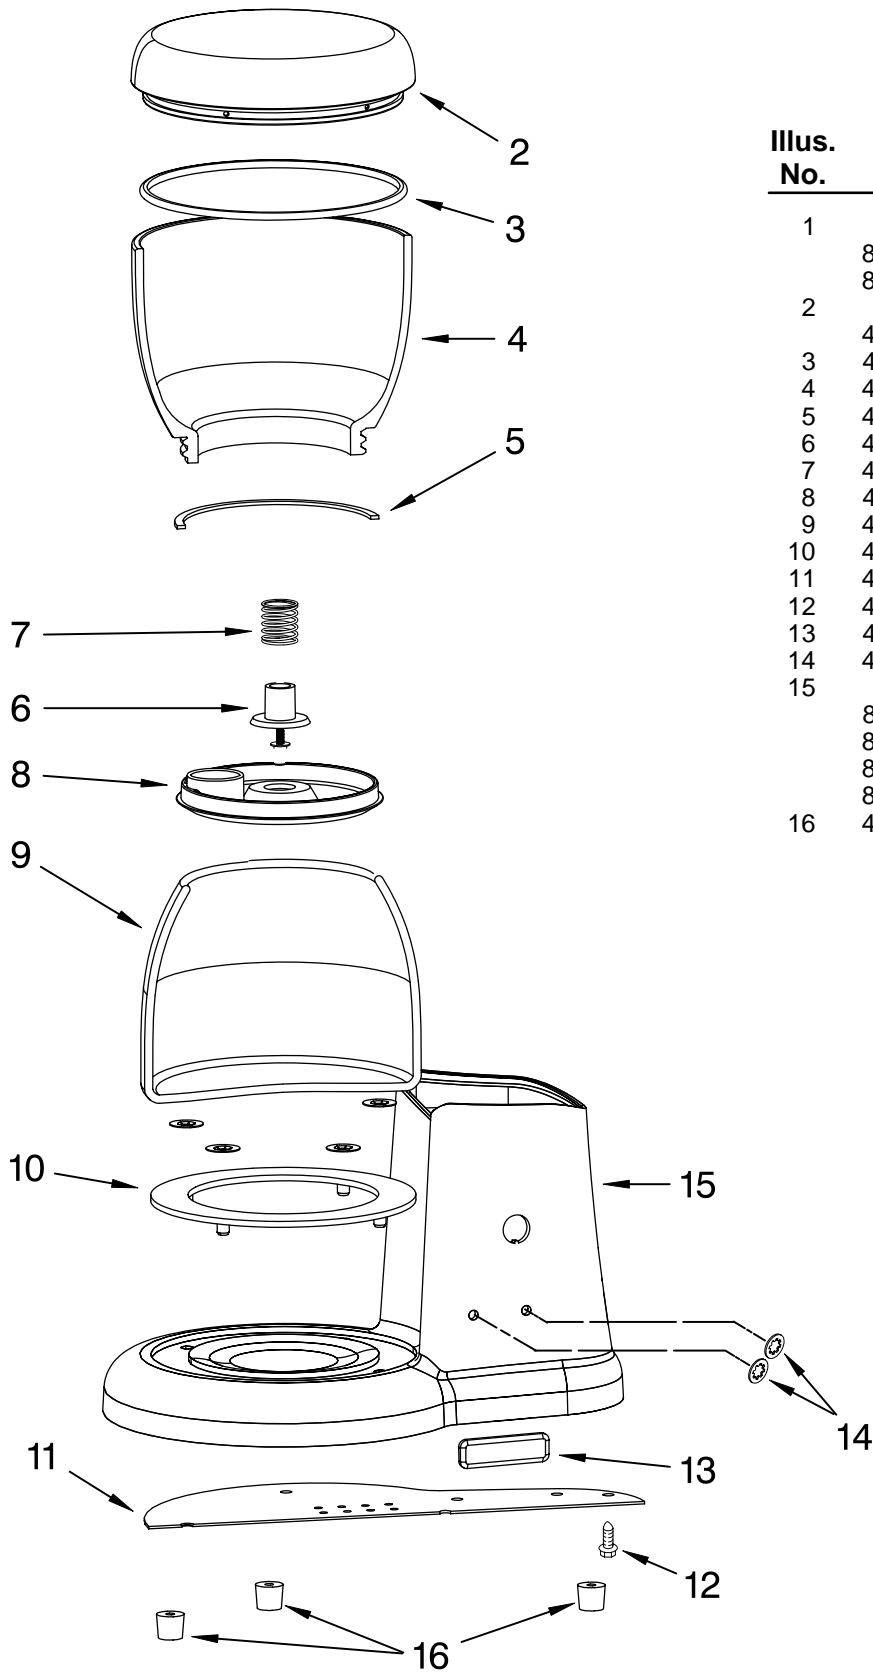

PEDESTAL JAR ASSEMBLY PARTS For Model: 5KCG100B_0

[Find Your KITCHENAID Small Appliance Parts - Select From 538 Models](#)

----- Manual continues below -----

PARTS LIST

for

KitchenAid®

ARTISAN COFFEE GRINDER

MODELS:

**5KCG100BPM0 (Pearl Metallic)
5KCG100BER0 (Empire Red)
5KCG100BOB0 (Onyx Black)
5KCG100BAC0 (Almond Creme)**

**FOR CUSTOMER SATISFACTION ALWAYS USE
FACTORY SPECIFICATION PARTS**

PEDESTAL JAR ASSEMBLY PARTS

For Model: 5KCG100B__0

Illus. No.	Part No.	DESCRIPTION
1		Literature Parts
	8212325	Use and Care Guide
	8212265	Repair Parts List
2		Lid, Bean Jar
	4176717	Black
3	4176731	O-Ring, Lid
4	4176730	Jar, Bean
5	4176729	Seal, Bean Jar
6	4176723	Nozzle, Holder
7	4176715	Spring, Housing
8	4176721	Cover, Nozzle
9	4176728	Jar, Coffee Ground
10	4176722	Ring, Abrasion
11	4176703	Cover, Baseplate
12	4176760	Screw
13	4176701	Nameplate
14	4176713	Lockwasher
15		Pedestal Assy
	8212331	Pearl Metallic
	8212332	Empire Red
	8212335	Onyx Black
	8212338	Almond Creme
16	4176725	Foot, Rubber

FOR ORDERING INFORMATION REFER TO PARTS PRICE LIST

MOTOR HOUSING AND BURR ASSEMBLY PARTS

For Model: 5KCG100B__0

Illus. No.	Part No.	DESCRIPTION
1	4176695	Guard, Finger
2	4176696	Vent
3	4176713	Lockwasher
4	8212392	Pin, Detent
5	4176754	Bolt, Knob
6		Knob, Selector
	4176718	Black
7	8212394	Spring, Detent
8	4176716	Screw, Adjustment
9	4176705	Screw, Bezel
10	4176697	Bezel, Gearbox
11	4176694	Auger Assy
12	4176712	Screw, Socket
13	4176702	Burr Assy
14		Housing, Motor
	4176698	Pearl Metallic
	8212320	Empire Red
	8212333	Onyx Black
	8212336	Almond Creme