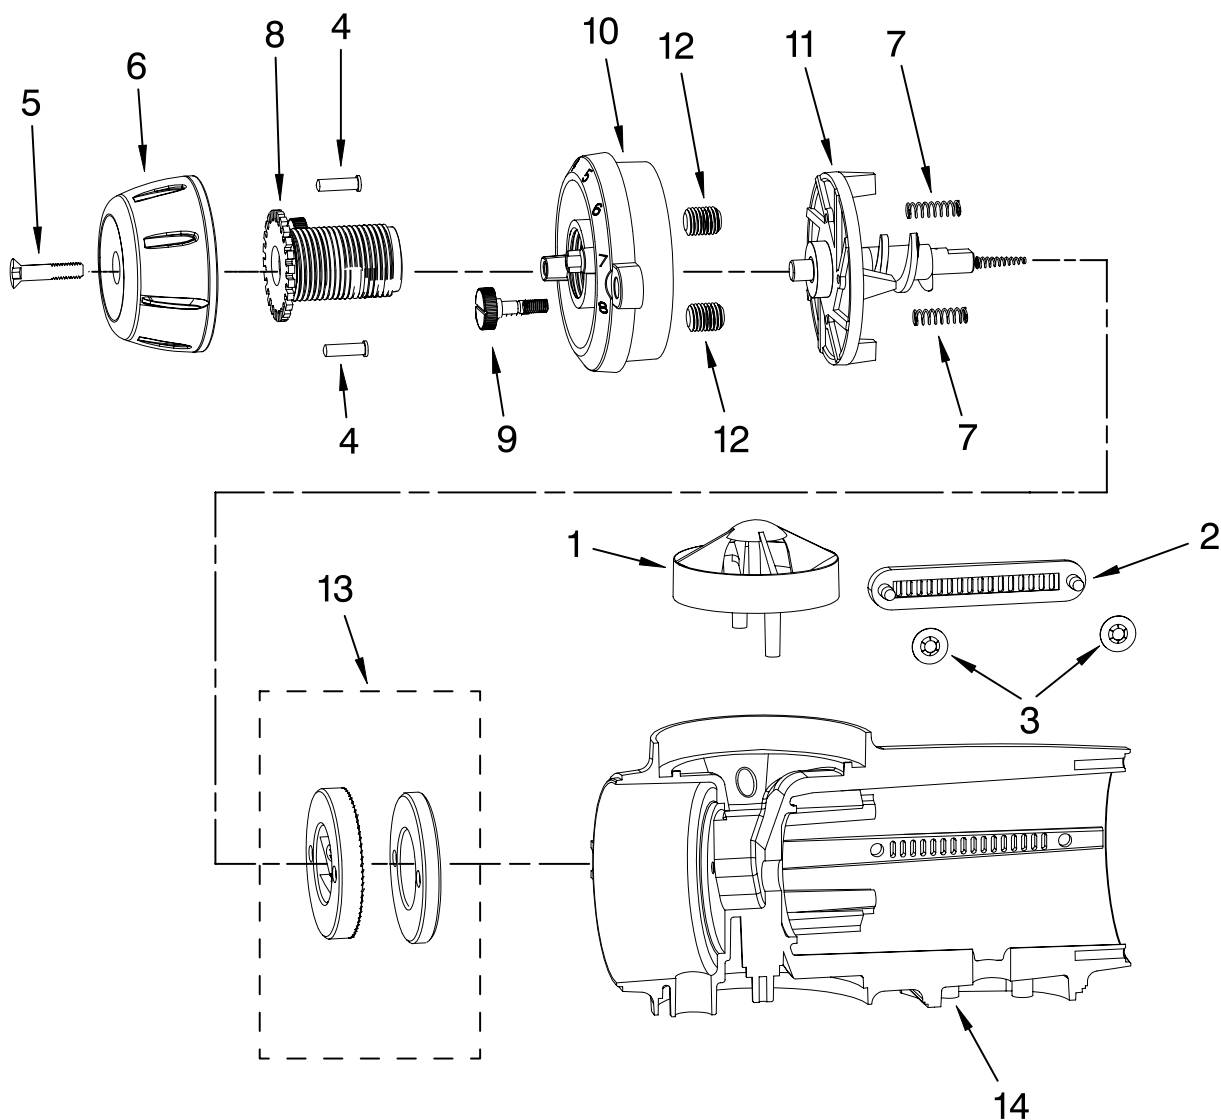

PEDESTAL JAR ASSEMBLY PARTS For Model: 5KCG100B_0

[Find Your KITCHENAID Small Appliance Parts - Select From 538 Models](#)

----- Manual continues below -----

PARTS LIST

for

KitchenAid®

ARTISAN COFFEE GRINDER

For Model: 5KCG100B__0

Illus. No.	Part No.	DESCRIPTION
1		Literature Parts
	8212325	Use and Care Guide
	8212265	Repair Parts List
2		Lid, Bean Jar
	4176717	Black
3	4176731	O-Ring, Lid
4	4176730	Jar, Bean
5	4176729	Seal, Bean Jar
6	4176723	Nozzle, Holder
7	4176715	Spring, Housing
8	4176721	Cover, Nozzle
9	4176728	Jar, Coffee Ground
10	4176722	Ring, Abrasion
11	4176703	Cover, Baseplate
12	4176760	Screw
13	4176701	Nameplate
14	4176713	Lockwasher
15		Pedestal Assy
	8212331	Pearl Metallic
	8212332	Empire Red
	8212335	Onyx Black
	8212338	Almond Creme
16	4176725	Foot, Rubber

FOR ORDERING INFORMATION REFER TO PARTS PRICE LIST

MOTOR HOUSING AND BURR ASSEMBLY PARTS

For Model: 5KCG100B__0

Illus. No.	Part No.	DESCRIPTION
1	4176695	Guard, Finger
2	4176696	Vent
3	4176713	Lockwasher
4	8212392	Pin, Detent
5	4176754	Bolt, Knob
6		Knob, Selector
	4176718	Black
7	8212394	Spring, Detent
8	4176716	Screw, Adjustment
9	4176705	Screw, Bezel
10	4176697	Bezel, Gearbox
11	4176694	Auger Assy
12	4176712	Screw, Socket
13	4176702	Burr Assy
14		Housing, Motor
	4176698	Pearl Metallic
	8212320	Empire Red
	8212333	Onyx Black
	8212336	Almond Creme

FOR ORDERING INFORMATION REFER TO PARTS PRICE LIST

MOTOR AND CONTROL PARTS

For Model: 5KCG100B__0

Illus. No.	Part No.	DESCRIPTION
1	4176707	Bushing, Copper
2	8212324	Motor, 220V-240V
3	4176726	Seal, Vibration
4		Cap, Motor
	4176699	Pearl Metallic
	8212321	Empire Red
	8212334	Onyx Black
	8212337	Almond Creme
5	4176755	Screw, Motor Cap
6	4176734	Tube, Housing
7	4176710	Nut, Switch
8	4176713	Lockwasher
9	8212327	Cord, Power
10	8212323	PCB Board, 220V
11	8212330	Switch, Toggle
12	4176724	Spacer
13	4176720	Plate, Motor