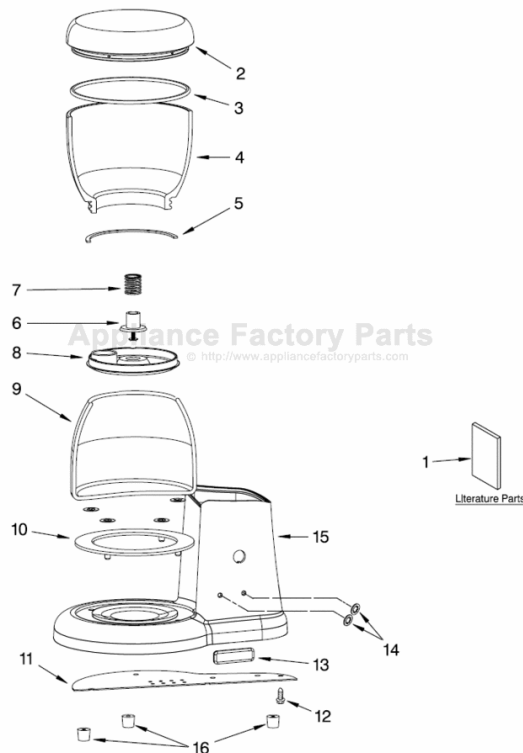

PEDESTAL JAR ASSEMBLY PARTS For Model: 5KCG100B_0

[Find Your KITCHENAID Small Appliance Parts - Select From 538 Models](#)

----- Manual continues below -----

PARTS LIST

for

KitchenAid®

ARTISAN COFFEE GRINDER

For Model: 5KCG100B__0

Illus. No.	Part No.	DESCRIPTION
1		Literature Parts
	8212325	Use and Care Guide
	8212265	Repair Parts List
2		Lid, Bean Jar
	4176717	Black
3	4176731	O-Ring, Lid
4	4176730	Jar, Bean
5	4176729	Seal, Bean Jar
6	4176723	Nozzle, Holder
7	4176715	Spring, Housing
8	4176721	Cover, Nozzle
9	4176728	Jar, Coffee Ground
10	4176722	Ring, Abrasion
11	4176703	Cover, Baseplate
12	4176760	Screw
13	4176701	Nameplate
14	4176713	Lockwasher
15		Pedestal Assy
	8212331	Pearl Metallic
	8212332	Empire Red
	8212335	Onyx Black
	8212338	Almond Creme
16	4176725	Foot, Rubber

FOR ORDERING INFORMATION REFER TO PARTS PRICE LIST

MOTOR HOUSING AND BURR ASSEMBLY PARTS

For Model: 5KCG100B__0

Illus. No.	Part No.	DESCRIPTION
1	4176695	Guard, Finger
2	4176696	Vent
3	4176713	Lockwasher
4	8212392	Pin, Detent
5	4176754	Bolt, Knob
6		Knob, Selector
	4176718	Black
7	8212394	Spring, Detent
8	4176716	Screw, Adjustment
9	4176705	Screw, Bezel
10	4176697	Bezel, Gearbox
11	4176694	Auger Assy
12	4176712	Screw, Socket
13	4176702	Burr Assy
14		Housing, Motor
	4176698	Pearl Metallic
	8212320	Empire Red
	8212333	Onyx Black
	8212336	Almond Creme

FOR ORDERING INFORMATION REFER TO PARTS PRICE LIST

MOTOR AND CONTROL PARTS

For Model: 5KCG100B__0

Illus. No.	Part No.	DESCRIPTION
1	4176707	Bushing, Copper
2	8212324	Motor, 220V-240V
3	4176726	Seal, Vibration
4		Cap, Motor
	4176699	Pearl Metallic
	8212321	Empire Red
	8212334	Onyx Black
	8212337	Almond Creme
5	4176755	Screw, Motor Cap
6	4176734	Tube, Housing
7	4176710	Nut, Switch
8	4176713	Lockwasher
9	8212327	Cord, Power
10	8212323	PCB Board, 220V
11	8212330	Switch, Toggle
12	4176724	Spacer
13	4176720	Plate, Motor