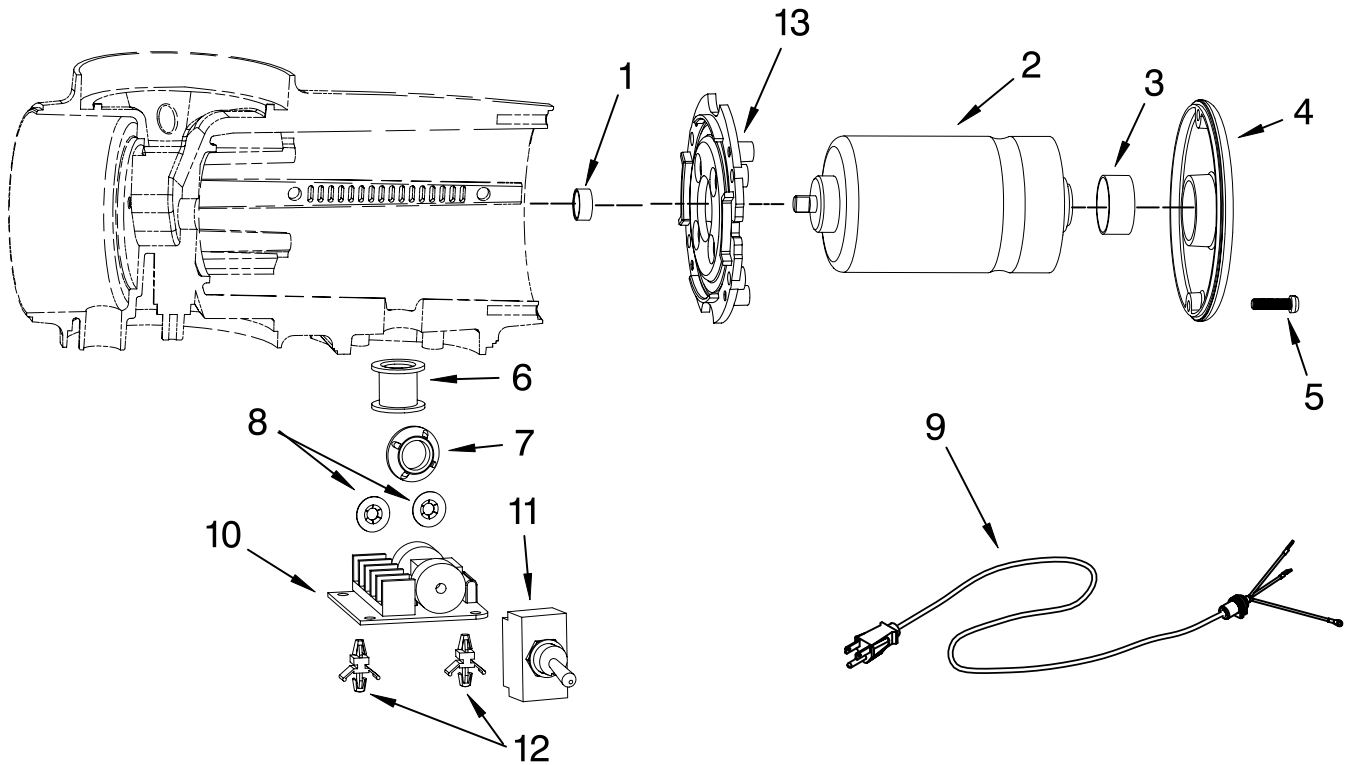

PEDESTAL JAR ASSEMBLY PARTS

For Model: 5KCG100B__0

Illus. No.	Part No.	DESCRIPTION
1		Literature Parts
	8212325	Use and Care Guide
	8212265	Repair Parts List
2		Lid, Bean Jar
	4176717	Black
3	4176731	O-Ring, Lid
4	4176730	Jar, Bean
5	4176729	Seal, Bean Jar
6	4176723	Nozzle, Holder
7	4176715	Spring, Housing
8	4176721	Cover, Nozzle
9	4176728	Jar, Coffee Ground
10	4176722	Ring, Abrasion
11	4176703	Cover, Baseplate
12	4176760	Screw
13	4176701	Nameplate
14	4176713	Lockwasher
15		Pedestal Assy
	8212331	Pearl Metallic
	8212332	Empire Red
	8212335	Onyx Black
	8212338	Almond Creme
16	4176725	Foot, Rubber

FOR ORDERING INFORMATION REFER TO PARTS PRICE LIST

MOTOR HOUSING AND BURR ASSEMBLY PARTS

For Model: 5KCG100B__0

Illus. No.	Part No.	DESCRIPTION
1	4176695	Guard, Finger
2	4176696	Vent
3	4176713	Lockwasher
4	8212392	Pin, Detent
5	4176754	Bolt, Knob
6	4176718	Knob, Selector Black
7	8212394	Spring, Detent
8	4176716	Screw, Adjustment
9	4176705	Screw, Bezel
10	4176697	Bezel, Gearbox
11	4176694	Auger Assy
12	4176712	Screw, Socket
13	4176702	Burr Assy
14	4176698	Housing, Motor Pearl Metallic 8212320 Empire Red 8212333 Onyx Black 8212336 Almond Creme

FOR ORDERING INFORMATION REFER TO PARTS PRICE LIST

MOTOR AND CONTROL PARTS

For Model: 5KCG100B__0

Illus. No.	Part No.	DESCRIPTION
1	4176707	Bushing, Copper
2	8212324	Motor, 220V-240V
3	4176726	Seal, Vibration
4		Cap, Motor
	4176699	Pearl Metallic
	8212321	Empire Red
	8212334	Onyx Black
	8212337	Almond Creme
5	4176755	Screw, Motor Cap
6	4176734	Tube, Housing
7	4176710	Nut, Switch
8	4176713	Lockwasher
9	8212327	Cord, Power
10	8212323	PCB Board, 220V
11	8212330	Switch, Toggle
12	4176724	Spacer
13	4176720	Plate, Motor