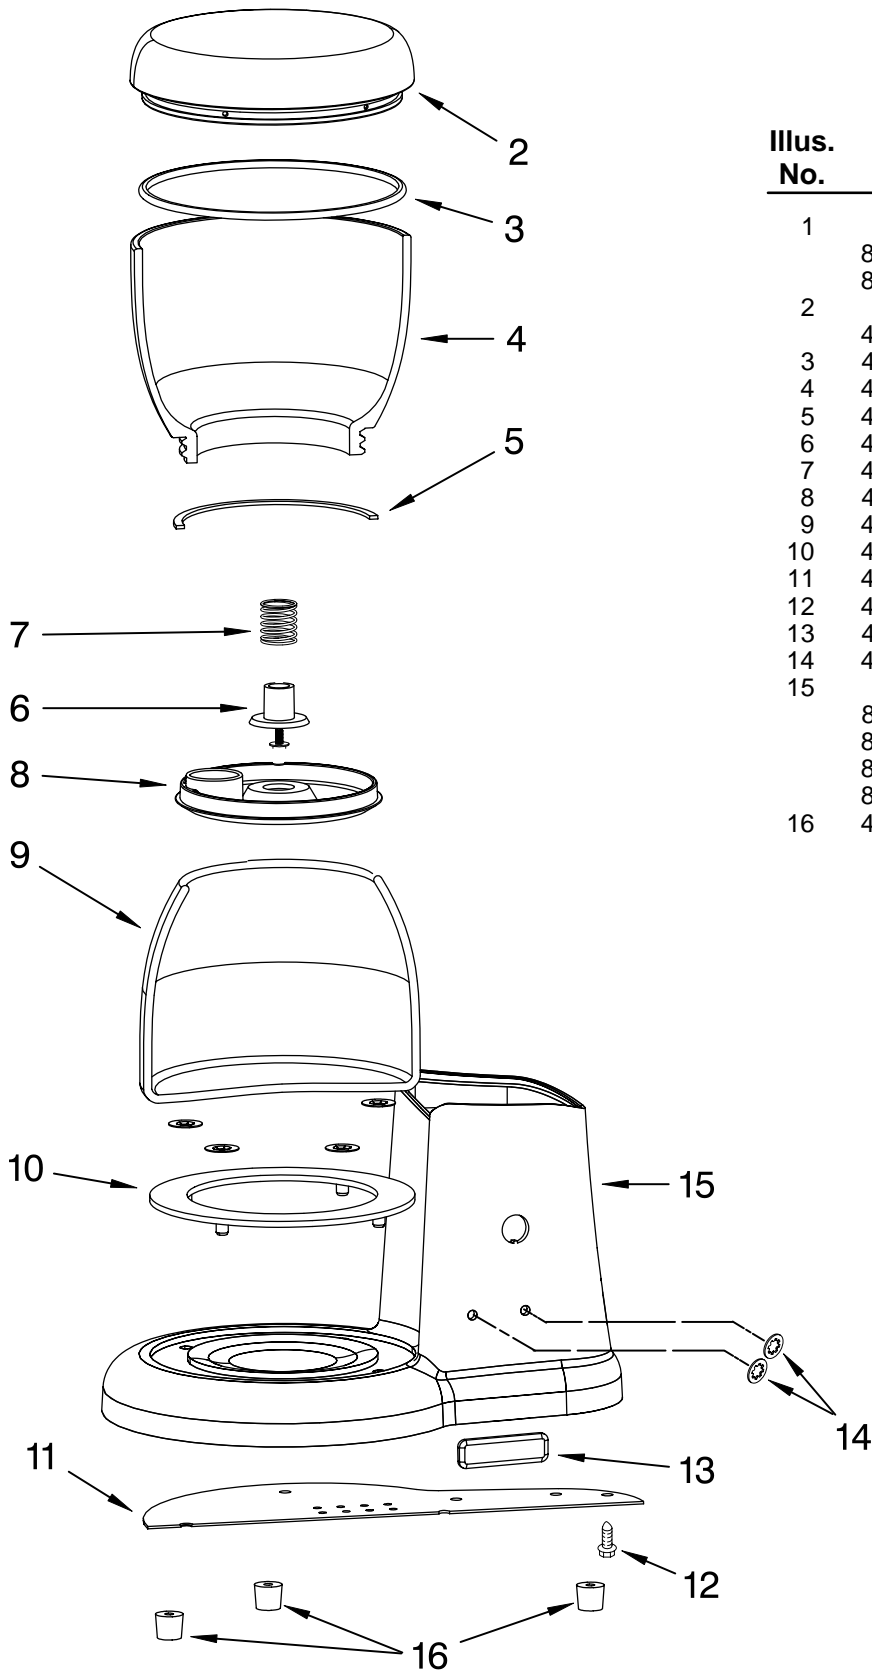

PEDESTAL JAR ASSEMBLY PARTS For Model: 5KCG100B_0

[Find Your KITCHENAID Small Appliance Parts - Select From 538 Models](#)

----- Manual continues below -----

PARTS LIST

for

KitchenAid®

ARTISAN COFFEE GRINDER

MODELS:

**5KCG100BPM0 (Pearl Metallic)
5KCG100BER0 (Empire Red)
5KCG100BOB0 (Onyx Black)
5KCG100BAC0 (Almond Creme)**

**FOR CUSTOMER SATISFACTION ALWAYS USE
FACTORY SPECIFICATION PARTS**

PEDESTAL JAR ASSEMBLY PARTS

For Model: 5KCG100B__0

Illus. No.	Part No.	DESCRIPTION
1		Literature Parts
	8212325	Use and Care Guide
	8212265	Repair Parts List
2		Lid, Bean Jar
	4176717	Black
3	4176731	O-Ring, Lid
4	4176730	Jar, Bean
5	4176729	Seal, Bean Jar
6	4176723	Nozzle, Holder
7	4176715	Spring, Housing
8	4176721	Cover, Nozzle
9	4176728	Jar, Coffee Ground
10	4176722	Ring, Abrasion
11	4176703	Cover, Baseplate
12	4176760	Screw
13	4176701	Nameplate
14	4176713	Lockwasher
15		Pedestal Assy
	8212331	Pearl Metallic
	8212332	Empire Red
	8212335	Onyx Black
	8212338	Almond Creme
16	4176725	Foot, Rubber

FOR ORDERING INFORMATION REFER TO PARTS PRICE LIST

MOTOR HOUSING AND BURR ASSEMBLY PARTS

For Model: 5KCG100B__0

Illus. No.	Part No.	DESCRIPTION
1	4176695	Guard, Finger
2	4176696	Vent
3	4176713	Lockwasher
4	8212392	Pin, Detent
5	4176754	Bolt, Knob
6		Knob, Selector
	4176718	Black
7	8212394	Spring, Detent
8	4176716	Screw, Adjustment
9	4176705	Screw, Bezel
10	4176697	Bezel, Gearbox
11	4176694	Auger Assy
12	4176712	Screw, Socket
13	4176702	Burr Assy
14		Housing, Motor
	4176698	Pearl Metallic
	8212320	Empire Red
	8212333	Onyx Black
	8212336	Almond Creme