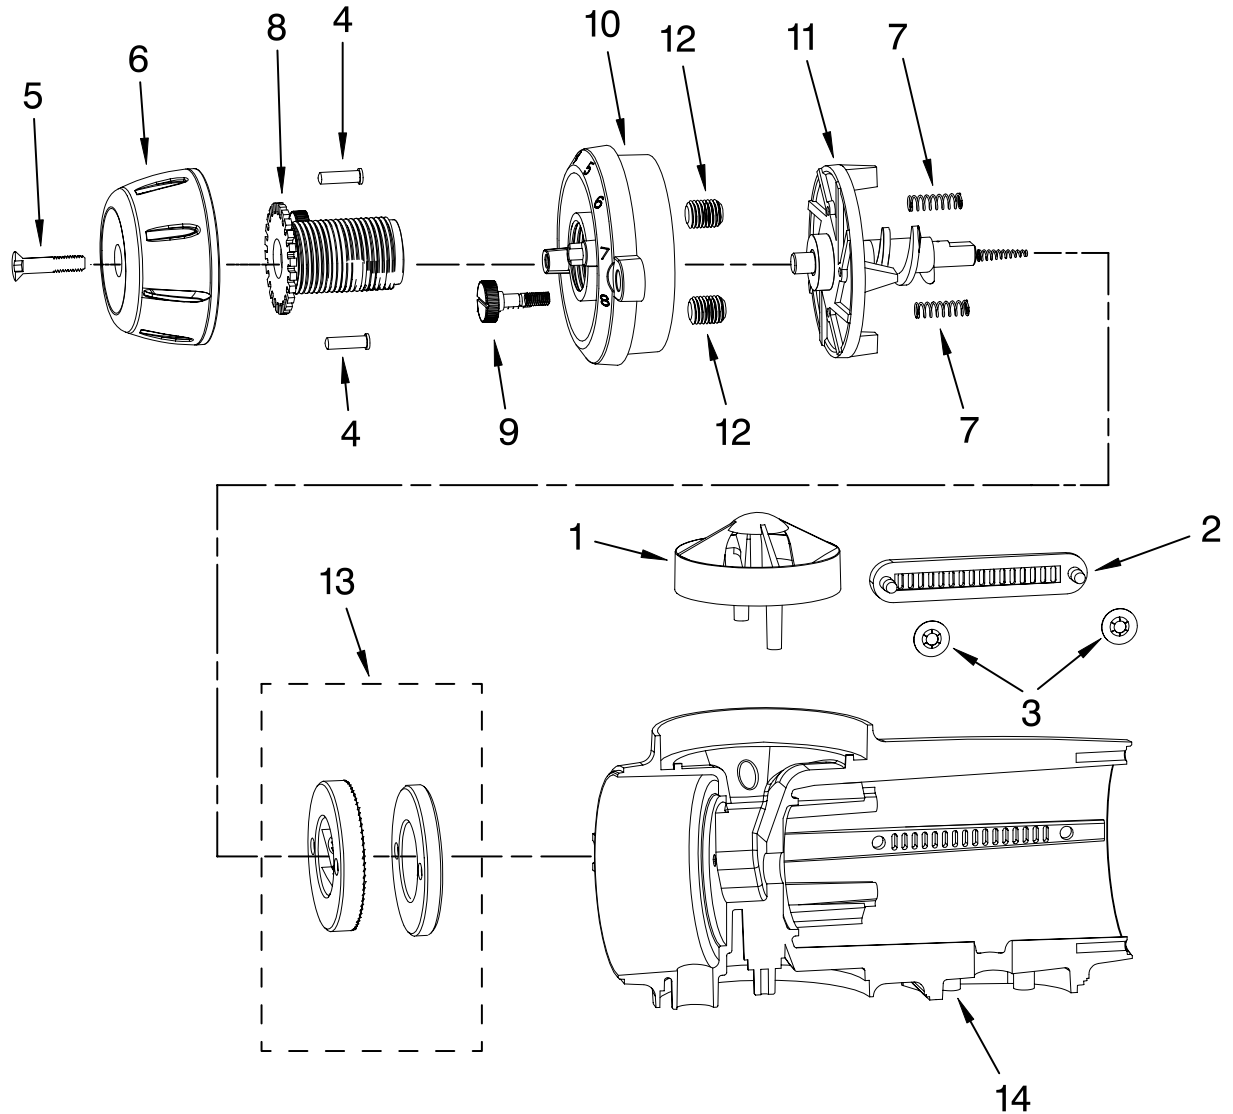

PARTS LIST

for

KitchenAid®

ARTISAN COFFEE GRINDER

MODELS:

5KCG100BPM0 (Pearl Metallic)
5KCG100BER0 (Empire Red)
5KCG100BOB0 (Onyx Black)
5KCG100BAC0 (Almond Creme)

**FOR CUSTOMER SATISFACTION ALWAYS USE
FACTORY SPECIFICATION PARTS**

PEDESTAL JAR ASSEMBLY PARTS

For Model: 5KCG100B__0

Illus. No.	Part No.	DESCRIPTION
1		Literature Parts
	8212325	Use and Care Guide
	8212265	Repair Parts List
2		Lid, Bean Jar
	4176717	Black
3	4176731	O-Ring, Lid
4	4176730	Jar, Bean
5	4176729	Seal, Bean Jar
6	4176723	Nozzle, Holder
7	4176715	Spring, Housing
8	4176721	Cover, Nozzle
9	4176728	Jar, Coffee Ground
10	4176722	Ring, Abrasion
11	4176703	Cover, Baseplate
12	4176760	Screw
13	4176701	Nameplate
14	4176713	Lockwasher
15		Pedestal Assy
	8212331	Pearl Metallic
	8212332	Empire Red
	8212335	Onyx Black
	8212338	Almond Creme
16	4176725	Foot, Rubber

FOR ORDERING INFORMATION REFER TO PARTS PRICE LIST

MOTOR HOUSING AND BURR ASSEMBLY PARTS

For Model: 5KCG100B__0

Illus. No.	Part No.	DESCRIPTION
1	4176695	Guard, Finger
2	4176696	Vent
3	4176713	Lockwasher
4	8212392	Pin, Detent
5	4176754	Bolt, Knob
6	4176718	Knob, Selector Black
7	8212394	Spring, Detent
8	4176716	Screw, Adjustment
9	4176705	Screw, Bezel
10	4176697	Bezel, Gearbox
11	4176694	Auger Assy
12	4176712	Screw, Socket
13	4176702	Burr Assy
14	4176698	Housing, Motor Pearl Metallic 8212320 Empire Red 8212333 Onyx Black 8212336 Almond Creme

FOR ORDERING INFORMATION REFER TO PARTS PRICE LIST

MOTOR AND CONTROL PARTS

For Model: 5KCG100B__0

Illus. No.	Part No.	DESCRIPTION
1	4176707	Bushing, Copper
2	8212324	Motor, 220V-240V
3	4176726	Seal, Vibration
4		Cap, Motor
	4176699	Pearl Metallic
	8212321	Empire Red
	8212334	Onyx Black
	8212337	Almond Creme
5	4176755	Screw, Motor Cap
6	4176734	Tube, Housing
7	4176710	Nut, Switch
8	4176713	Lockwasher
9	8212327	Cord, Power
10	8212323	PCB Board, 220V
11	8212330	Switch, Toggle
12	4176724	Spacer
13	4176720	Plate, Motor