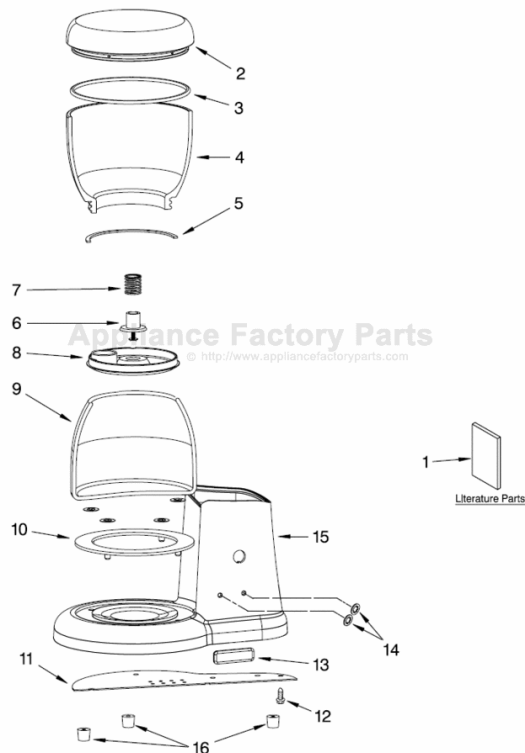

PEDESTAL JAR ASSEMBLY PARTS For Model: 5KCG100B_0

[Find Your KITCHENAID Small Appliance Parts - Select From 538 Models](#)

----- Manual continues below -----

PARTS LIST

for

KitchenAid®

ARTISAN COFFEE GRINDER

For Model: 5KCG100B__0

Illus. No.	Part No.	DESCRIPTION
1		Literature Parts
	8212325	Use and Care Guide
	8212265	Repair Parts List
2		Lid, Bean Jar
	4176717	Black
3	4176731	O-Ring, Lid
4	4176730	Jar, Bean
5	4176729	Seal, Bean Jar
6	4176723	Nozzle, Holder
7	4176715	Spring, Housing
8	4176721	Cover, Nozzle
9	4176728	Jar, Coffee Ground
10	4176722	Ring, Abrasion
11	4176703	Cover, Baseplate
12	4176760	Screw
13	4176701	Nameplate
14	4176713	Lockwasher
15		Pedestal Assy
	8212331	Pearl Metallic
	8212332	Empire Red
	8212335	Onyx Black
	8212338	Almond Creme
16	4176725	Foot, Rubber

FOR ORDERING INFORMATION REFER TO PARTS PRICE LIST

MOTOR HOUSING AND BURR ASSEMBLY PARTS

For Model: 5KCG100B__0

Illus. No.	Part No.	DESCRIPTION
1	4176695	Guard, Finger
2	4176696	Vent
3	4176713	Lockwasher
4	8212392	Pin, Detent
5	4176754	Bolt, Knob
6		Knob, Selector
	4176718	Black
7	8212394	Spring, Detent
8	4176716	Screw, Adjustment
9	4176705	Screw, Bezel
10	4176697	Bezel, Gearbox
11	4176694	Auger Assy
12	4176712	Screw, Socket
13	4176702	Burr Assy
14		Housing, Motor
	4176698	Pearl Metallic
	8212320	Empire Red
	8212333	Onyx Black
	8212336	Almond Creme

FOR ORDERING INFORMATION REFER TO PARTS PRICE LIST

MOTOR AND CONTROL PARTS

For Model: 5KCG100B__0

Illus. No.	Part No.	DESCRIPTION
1	4176707	Bushing, Copper
2	8212324	Motor, 220V-240V
3	4176726	Seal, Vibration
4		Cap, Motor
	4176699	Pearl Metallic
	8212321	Empire Red
	8212334	Onyx Black
	8212337	Almond Creme
5	4176755	Screw, Motor Cap
6	4176734	Tube, Housing
7	4176710	Nut, Switch
8	4176713	Lockwasher
9	8212327	Cord, Power
10	8212323	PCB Board, 220V
11	8212330	Switch, Toggle
12	4176724	Spacer
13	4176720	Plate, Motor