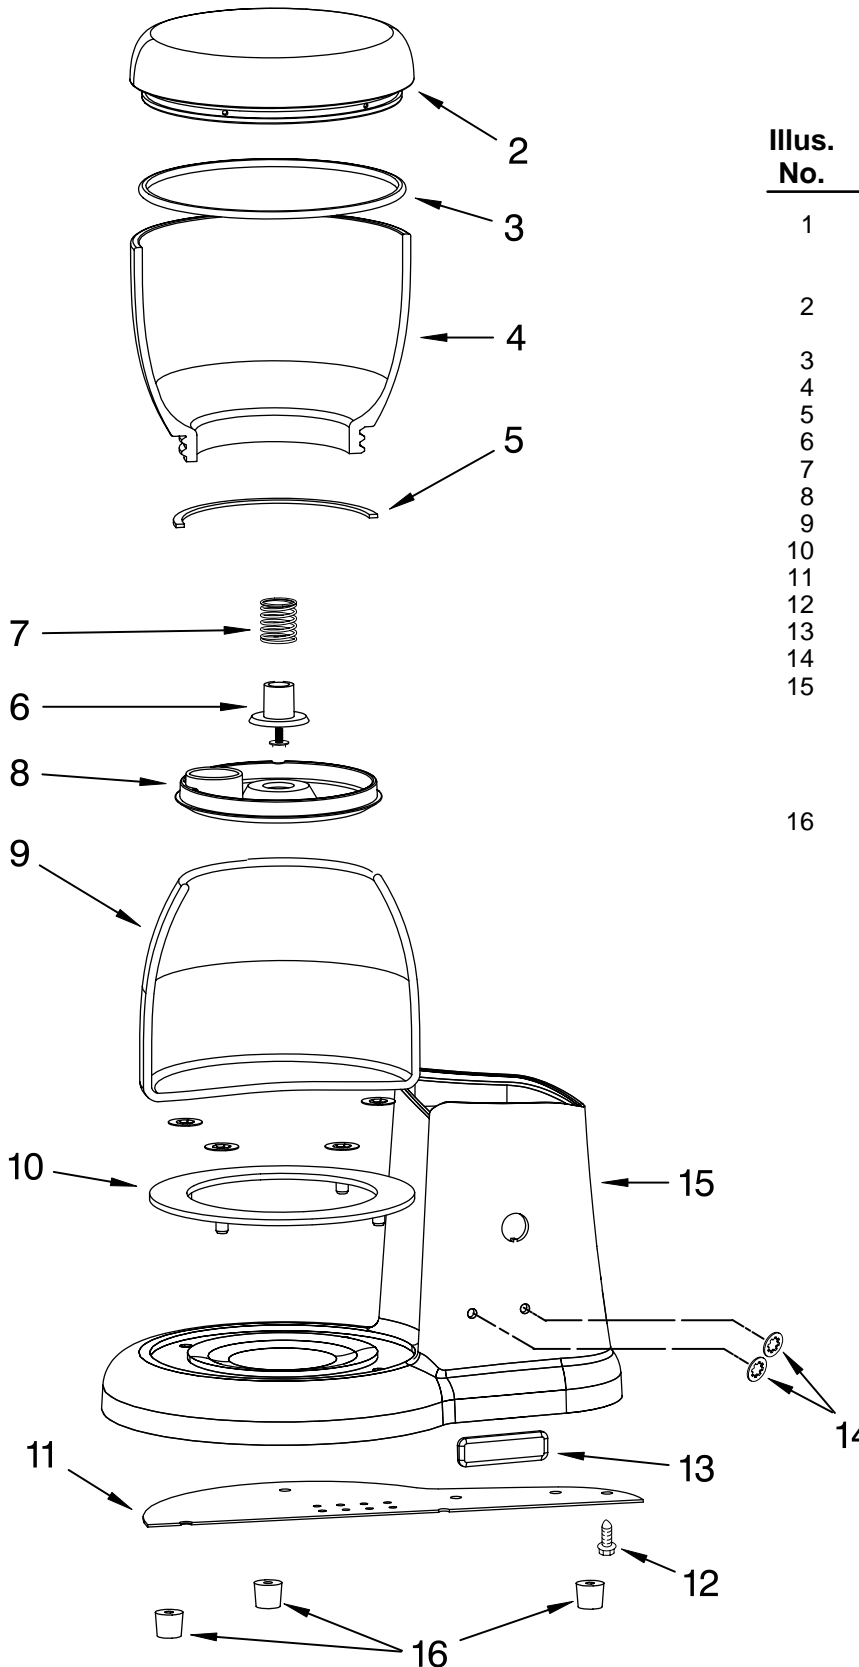

PARTS LIST

for

KitchenAid®

ARTISAN COFFEE GRINDER

MODELS:

5KCG100BPM0 (Pearl Metallic)
5KCG100BER0 (Empire Red)
5KCG100BOB0 (Onyx Black)
5KCG100BAC0 (Almond Creme)

**FOR CUSTOMER SATISFACTION ALWAYS USE
FACTORY SPECIFICATION PARTS**

PEDESTAL JAR ASSEMBLY PARTS

For Model: 5KCG100B__0

Illus. No.	Part No.	DESCRIPTION
1		Literature Parts
	8212325	Use and Care Guide
	8212265	Repair Parts List
2		Lid, Bean Jar
	4176717	Black
3	4176731	O-Ring, Lid
4	4176730	Jar, Bean
5	4176729	Seal, Bean Jar
6	4176723	Nozzle, Holder
7	4176715	Spring, Housing
8	4176721	Cover, Nozzle
9	4176728	Jar, Coffee Ground
10	4176722	Ring, Abrasion
11	4176703	Cover, Baseplate
12	4176760	Screw
13	4176701	Nameplate
14	4176713	Lockwasher
15		Pedestal Assy
	8212331	Pearl Metallic
	8212332	Empire Red
	8212335	Onyx Black
	8212338	Almond Creme
16	4176725	Foot, Rubber

FOR ORDERING INFORMATION REFER TO PARTS PRICE LIST

MOTOR HOUSING AND BURR ASSEMBLY PARTS

For Model: 5KCG100B__0

Illus. No.	Part No.	DESCRIPTION
1	4176695	Guard, Finger
2	4176696	Vent
3	4176713	Lockwasher
4	8212392	Pin, Detent
5	4176754	Bolt, Knob
6	4176718	Knob, Selector Black
7	8212394	Spring, Detent
8	4176716	Screw, Adjustment
9	4176705	Screw, Bezel
10	4176697	Bezel, Gearbox
11	4176694	Auger Assy
12	4176712	Screw, Socket
13	4176702	Burr Assy
14	4176698	Housing, Motor Pearl Metallic 8212320 Empire Red 8212333 Onyx Black 8212336 Almond Creme

FOR ORDERING INFORMATION REFER TO PARTS PRICE LIST

MOTOR AND CONTROL PARTS

For Model: 5KCG100B__0

Illus. No.	Part No.	DESCRIPTION
1	4176707	Bushing, Copper
2	8212324	Motor, 220V-240V
3	4176726	Seal, Vibration
4		Cap, Motor
	4176699	Pearl Metallic
	8212321	Empire Red
	8212334	Onyx Black
	8212337	Almond Creme
5	4176755	Screw, Motor Cap
6	4176734	Tube, Housing
7	4176710	Nut, Switch
8	4176713	Lockwasher
9	8212327	Cord, Power
10	8212323	PCB Board, 220V
11	8212330	Switch, Toggle
12	4176724	Spacer
13	4176720	Plate, Motor