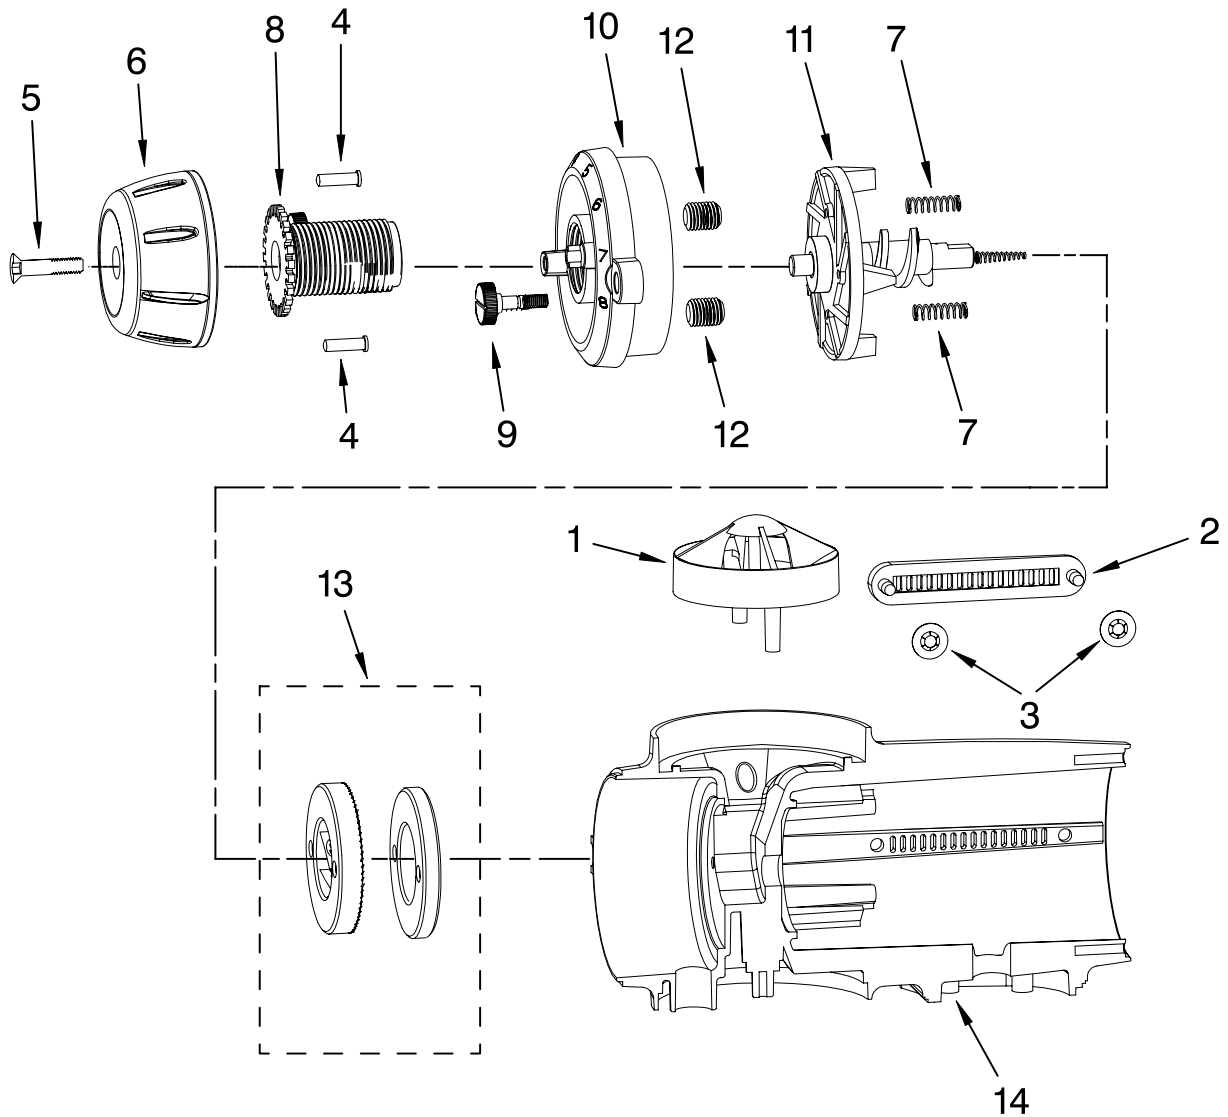

PEDESTAL JAR ASSEMBLY PARTS For Model: 5KCG100B_0

[Find Your KITCHENAID Small Appliance Parts - Select From 538 Models](#)

----- Manual continues below -----

PARTS LIST

for

KitchenAid®

ARTISAN COFFEE GRINDER

For Model: 5KCG100B__0

Illus. No.	Part No.	DESCRIPTION
1		Literature Parts
	8212325	Use and Care Guide
	8212265	Repair Parts List
2		Lid, Bean Jar
	4176717	Black
3	4176731	O-Ring, Lid
4	4176730	Jar, Bean
5	4176729	Seal, Bean Jar
6	4176723	Nozzle, Holder
7	4176715	Spring, Housing
8	4176721	Cover, Nozzle
9	4176728	Jar, Coffee Ground
10	4176722	Ring, Abrasion
11	4176703	Cover, Baseplate
12	4176760	Screw
13	4176701	Nameplate
14	4176713	Lockwasher
15		Pedestal Assy
	8212331	Pearl Metallic
	8212332	Empire Red
	8212335	Onyx Black
	8212338	Almond Creme
16	4176725	Foot, Rubber

FOR ORDERING INFORMATION REFER TO PARTS PRICE LIST

MOTOR HOUSING AND BURR ASSEMBLY PARTS

For Model: 5KCG100B__0

Illus. No.	Part No.	DESCRIPTION
1	4176695	Guard, Finger
2	4176696	Vent
3	4176713	Lockwasher
4	8212392	Pin, Detent
5	4176754	Bolt, Knob
6		Knob, Selector
	4176718	Black
7	8212394	Spring, Detent
8	4176716	Screw, Adjustment
9	4176705	Screw, Bezel
10	4176697	Bezel, Gearbox
11	4176694	Auger Assy
12	4176712	Screw, Socket
13	4176702	Burr Assy
14		Housing, Motor
	4176698	Pearl Metallic
	8212320	Empire Red
	8212333	Onyx Black
	8212336	Almond Creme

FOR ORDERING INFORMATION REFER TO PARTS PRICE LIST

MOTOR AND CONTROL PARTS

For Model: 5KCG100B__0

Illus. No.	Part No.	DESCRIPTION
1	4176707	Bushing, Copper
2	8212324	Motor, 220V-240V
3	4176726	Seal, Vibration
4		Cap, Motor
	4176699	Pearl Metallic
	8212321	Empire Red
	8212334	Onyx Black
	8212337	Almond Creme
5	4176755	Screw, Motor Cap
6	4176734	Tube, Housing
7	4176710	Nut, Switch
8	4176713	Lockwasher
9	8212327	Cord, Power
10	8212323	PCB Board, 220V
11	8212330	Switch, Toggle
12	4176724	Spacer
13	4176720	Plate, Motor