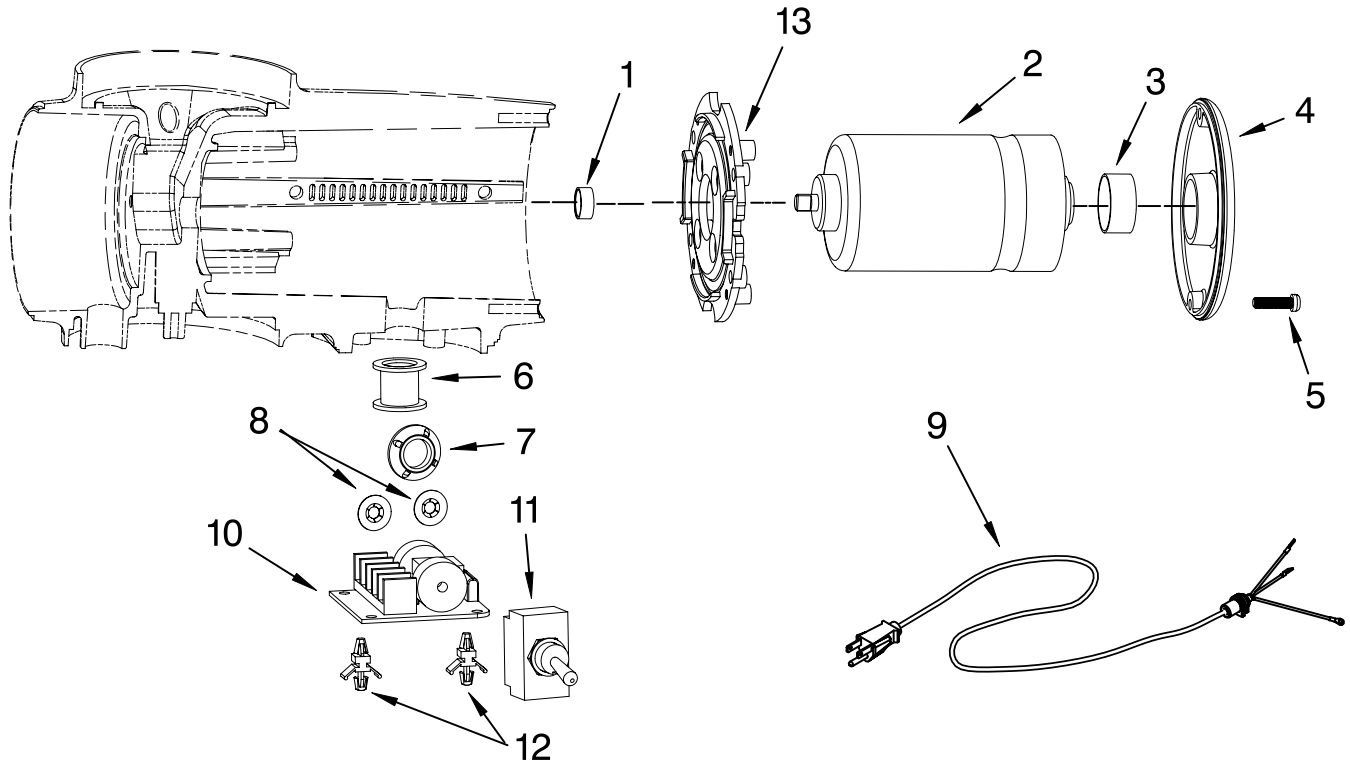

# PEDESTAL JAR ASSEMBLY PARTS

For Model: 5KCG100E\_\_0

Illus. No.	Part No.	DESCRIPTION
1	8212325	Literature Parts Use and Care Guide
	8212264	Repair Parts List
2	4176717	Lid, Bean Jar Black
3	4176731	O-Ring, Lid
4	4176730	Jar, Bean
5	4176729	Seal, Bean Jar
6	4176723	Nozzle, Holder
7	4176715	Spring, Housing
8	4176721	Cover, Nozzle
9	4176728	Jar, Coffee Ground
10	4176722	Ring, Abrasion
11	4176703	Cover, Baseplate
12	4176760	Screw
13	4176701	Nameplate
14	4176713	Lockwasher
15		Pedestal Assy
	8212331	Pearl Metallic
	8212332	Empire Red
	8212335	Onyx Black
	8212338	Almond Creme
16	4176725	Foot, Rubber

# MOTOR HOUSING AND BURR ASSEMBLY PARTS

For Model: 5KCG100E\_\_0

Illus. No.	Part No.	DESCRIPTION
------------	----------	-------------

1	4176695	Guard, Finger
2	4176696	Vent
3	4176713	Lockwasher
4	8212392	Pin, Detent
5	4176754	Bolt, Knob
6		Knob, Selector
	4176718	Black
7	8212394	Spring, Detent
8	4176716	Screw, Adjustment
9	4176705	Screw, Bezel
10	4176697	Bezel, Gearbox
11	4176694	Auger Assy
12	4176712	Screw, Socket
13	4176702	Burr Assy
14		Housing, Motor
	4176698	Pearl Metallic
	8212320	Empire Red
	8212333	Onyx Black
	8212336	Almond Creme

# MOTOR AND CONTROL PARTS

For Model: 5KCG100E\_\_0

Illus. No.	Part No.	DESCRIPTION
1	4176707	Bushing, Copper
2	8212324	Motor, 220V-240V
3	4176726	Seal, Vibration
4		Cap, Motor
	4176699	Pearl Metallic
	8212321	Empire Red
	8212334	Onyx Black
	8212337	Almond Creme
5	4176755	Screw, Motor Cap
6	4176734	Tube, Housing
7	4176710	Nut, Switch
8	4176713	Lockwasher
9	8212326	Cord, Power
10	8212323	PCB Board, 220V
11	8212330	Switch, Toggle
12	4176724	Spacer
13	4176720	Plate, Motor