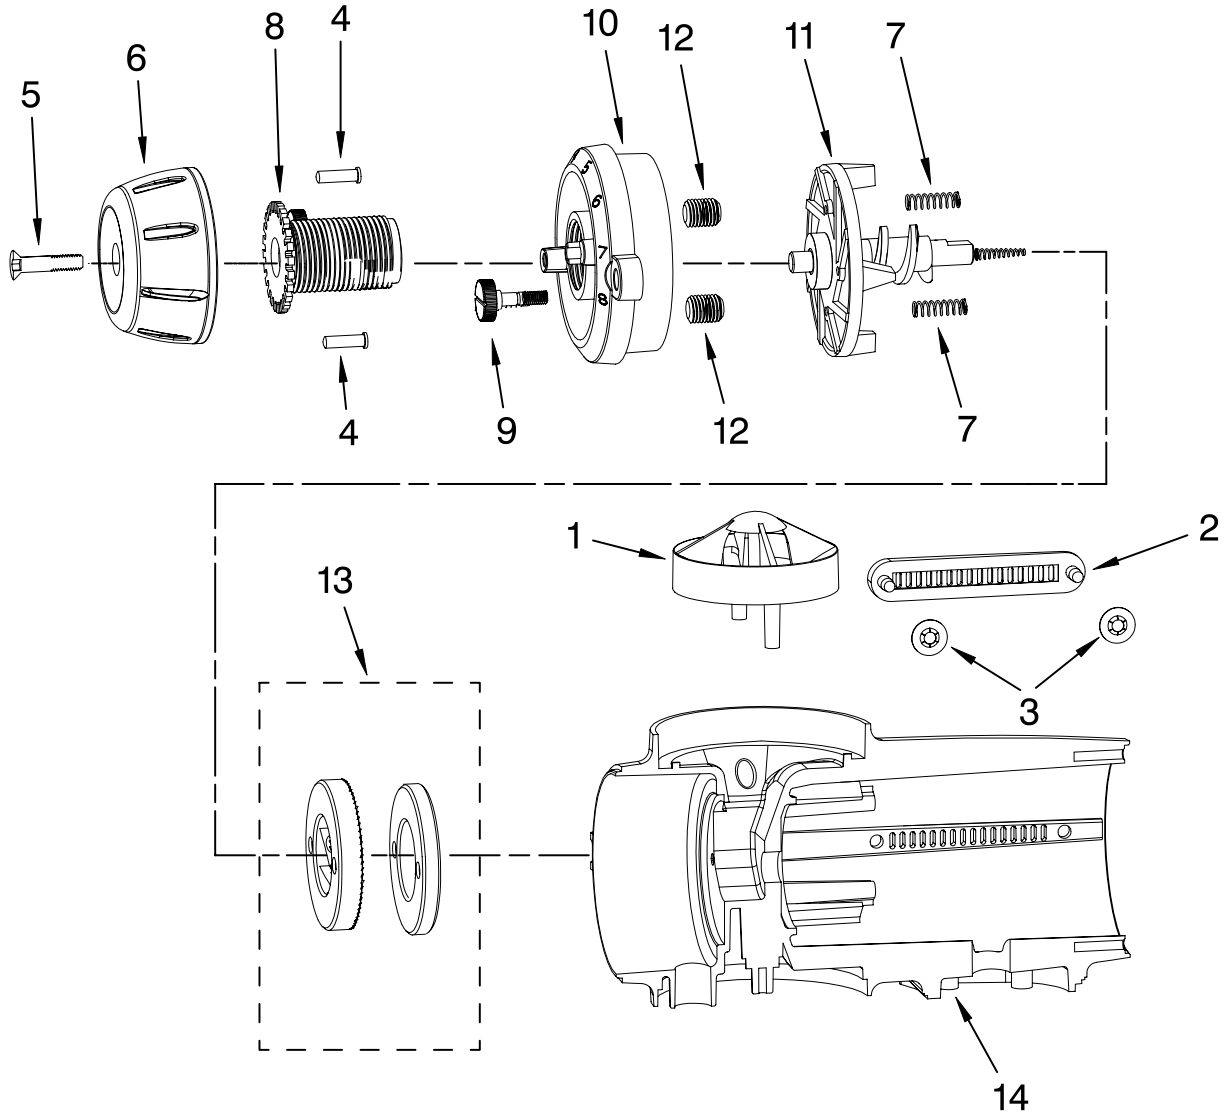

# PEDESTAL JAR ASSEMBLY PARTS

For Model: 5KCG100E\_\_0

Illus. No.	Part No.	DESCRIPTION
1	8212325	Literature Parts Use and Care Guide
	8212264	Repair Parts List
2	4176717	Lid, Bean Jar Black
3	4176731	O-Ring, Lid
4	4176730	Jar, Bean
5	4176729	Seal, Bean Jar
6	4176723	Nozzle, Holder
7	4176715	Spring, Housing
8	4176721	Cover, Nozzle
9	4176728	Jar, Coffee Ground
10	4176722	Ring, Abrasion
11	4176703	Cover, Baseplate
12	4176760	Screw
13	4176701	Nameplate
14	4176713	Lockwasher
15		Pedestal Assy
	8212331	Pearl Metallic
	8212332	Empire Red
	8212335	Onyx Black
	8212338	Almond Creme
16	4176725	Foot, Rubber

# MOTOR HOUSING AND BURR ASSEMBLY PARTS

For Model: 5KCG100E\_\_0

Illus. No.	Part No.	DESCRIPTION
------------	----------	-------------

1	4176695	Guard, Finger
2	4176696	Vent
3	4176713	Lockwasher
4	8212392	Pin, Detent
5	4176754	Bolt, Knob
6		Knob, Selector
	4176718	Black
7	8212394	Spring, Detent
8	4176716	Screw, Adjustment
9	4176705	Screw, Bezel
10	4176697	Bezel, Gearbox
11	4176694	Auger Assy
12	4176712	Screw, Socket
13	4176702	Burr Assy
14		Housing, Motor
	4176698	Pearl Metallic
	8212320	Empire Red
	8212333	Onyx Black
	8212336	Almond Creme