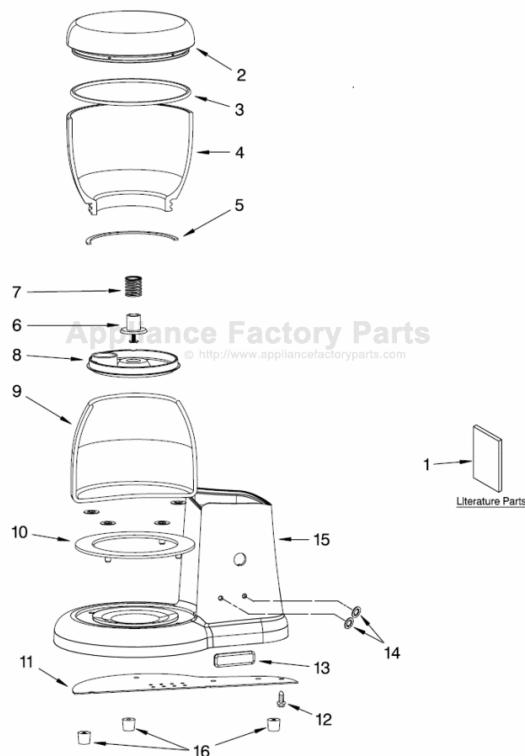

PEDESTAL JAR ASSEMBLY PARTS For Model: 5KCG100E_0

[Find Your KITCHENAID Small Appliance Parts - Select From 538 Models](#)

----- Manual continues below -----

PARTS LIST

for

KitchenAid®

ARTISAN COFFEE GRINDER

For Model: 5KCG100E__0

Illus. No.	Part No.	DESCRIPTION
1		Literature Parts
	8212325	Use and Care Guide
	8212264	Repair Parts List
2		Lid, Bean Jar
	4176717	Black
3	4176731	O-Ring, Lid
4	4176730	Jar, Bean
5	4176729	Seal, Bean Jar
6	4176723	Nozzle, Holder
7	4176715	Spring, Housing
8	4176721	Cover, Nozzle
9	4176728	Jar, Coffee Ground
10	4176722	Ring, Abrasion
11	4176703	Cover, Baseplate
12	4176760	Screw
13	4176701	Nameplate
14	4176713	Lockwasher
15		Pedestal Assy
	8212331	Pearl Metallic
	8212332	Empire Red
	8212335	Onyx Black
	8212338	Almond Creme
16	4176725	Foot, Rubber

FOR ORDERING INFORMATION REFER TO PARTS PRICE LIST

MOTOR HOUSING AND BURR ASSEMBLY PARTS

For Model: 5KCG100E_0

Illus. No.	Part No.	DESCRIPTION
1	4176695	Guard, Finger
2	4176696	Vent
3	4176713	Lockwasher
4	8212392	Pin, Detent
5	4176754	Bolt, Knob
6		Knob, Selector
	4176718	Black
7	8212394	Spring, Detent
8	4176716	Screw, Adjustment
9	4176705	Screw, Bezel
10	4176697	Bezel, Gearbox
11	4176694	Auger Assy
12	4176712	Screw, Socket
13	4176702	Burr Assy
14		Housing, Motor
	4176698	Pearl Metallic
	8212320	Empire Red
	8212333	Onyx Black
	8212336	Almond Creme

FOR ORDERING INFORMATION REFER TO PARTS PRICE LIST

MOTOR AND CONTROL PARTS

For Model: 5KCG100E_0

Illus. No.	Part No.	DESCRIPTION
1	4176707	Bushing, Copper
2	8212324	Motor, 220V-240V
3	4176726	Seal, Vibration
4		Cap, Motor
	4176699	Pearl Metallic
	8212321	Empire Red
	8212334	Onyx Black
	8212337	Almond Creme
5	4176755	Screw, Motor Cap
6	4176734	Tube, Housing
7	4176710	Nut, Switch
8	4176713	Lockwasher
9	8212326	Cord, Power
10	8212323	PCB Board, 220V
11	8212330	Switch, Toggle
12	4176724	Spacer
13	4176720	Plate, Motor