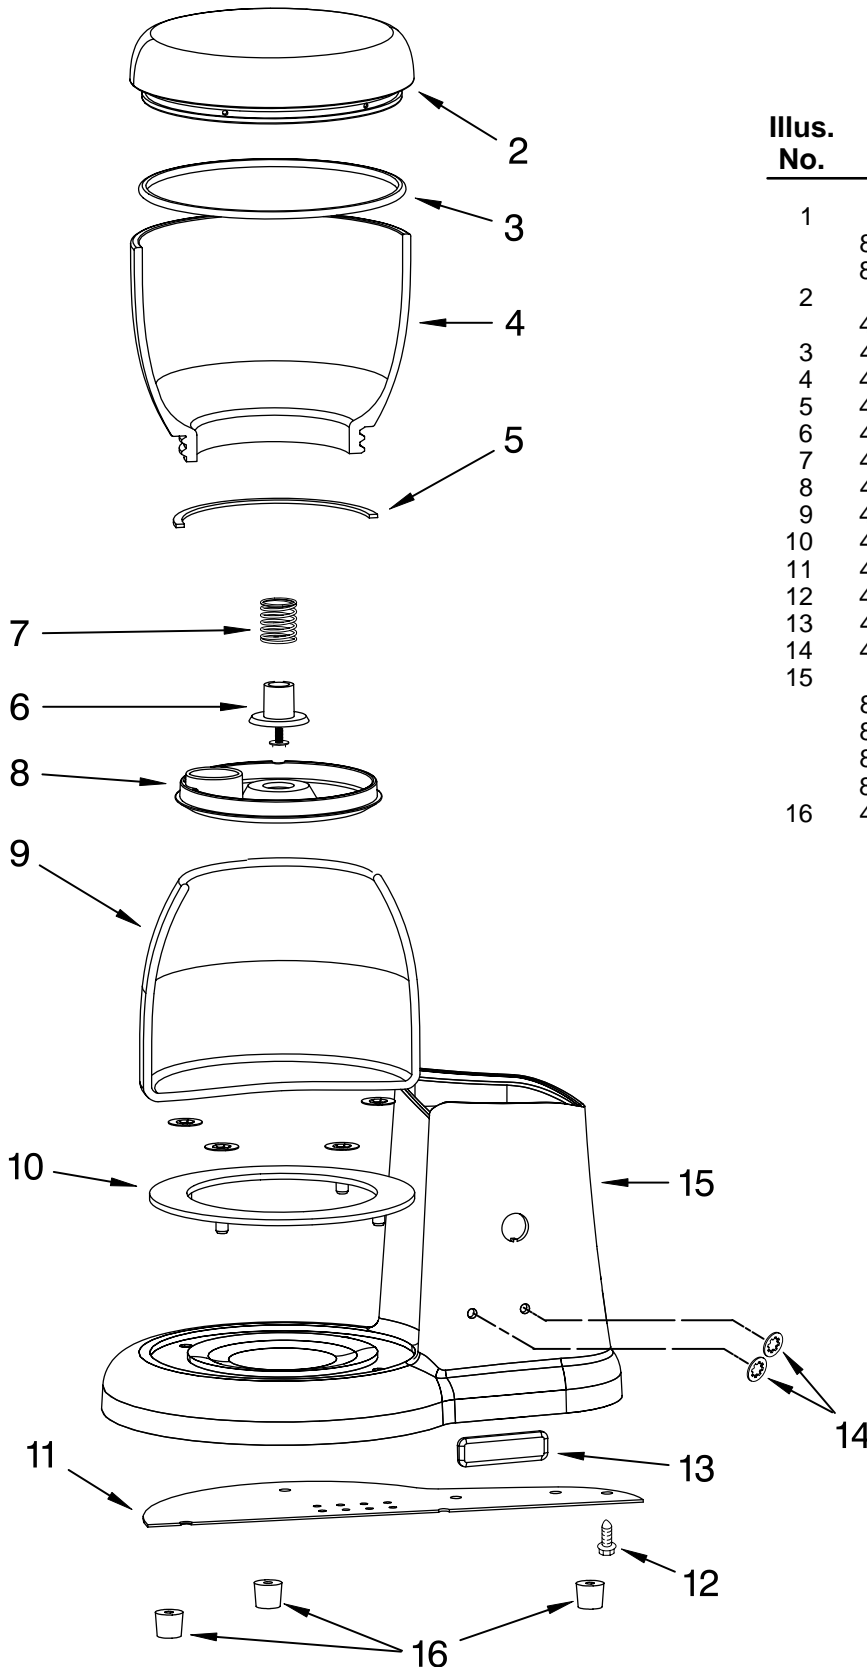

# PEDESTAL JAR ASSEMBLY PARTS

For Model: 5KCG100E\_\_0

Illus. No.	Part No.	DESCRIPTION
1	8212325	Literature Parts Use and Care Guide
	8212264	Repair Parts List
2	4176717	Lid, Bean Jar Black
3	4176731	O-Ring, Lid
4	4176730	Jar, Bean
5	4176729	Seal, Bean Jar
6	4176723	Nozzle, Holder
7	4176715	Spring, Housing
8	4176721	Cover, Nozzle
9	4176728	Jar, Coffee Ground
10	4176722	Ring, Abrasion
11	4176703	Cover, Baseplate
12	4176760	Screw
13	4176701	Nameplate
14	4176713	Lockwasher
15		Pedestal Assy
	8212331	Pearl Metallic
	8212332	Empire Red
	8212335	Onyx Black
	8212338	Almond Creme
16	4176725	Foot, Rubber