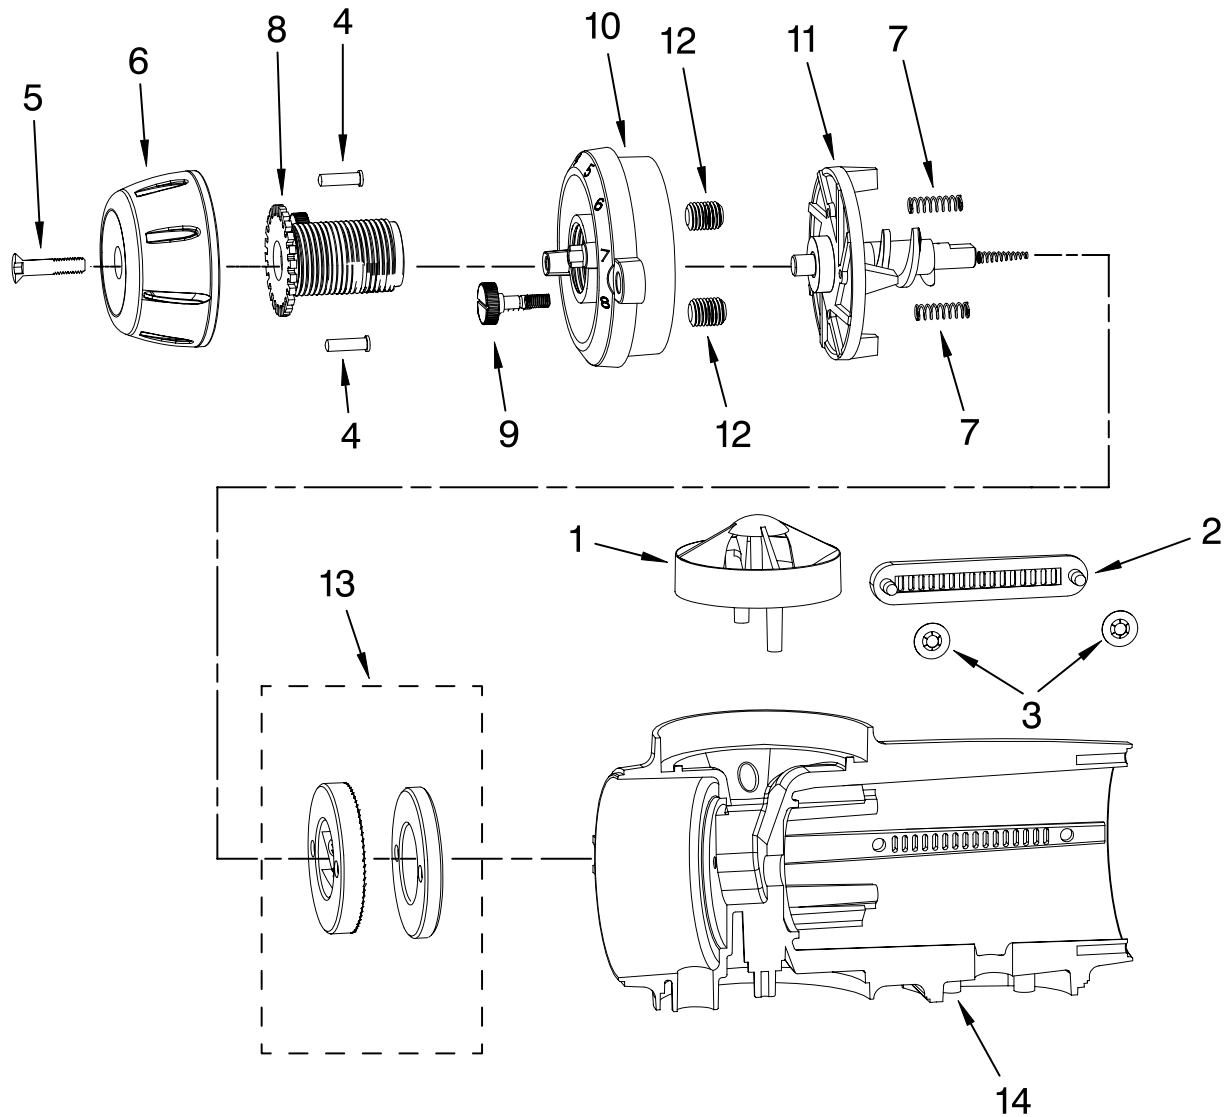

PEDESTAL JAR ASSEMBLY PARTS For Model: 5KCG100E_0

[Find Your KITCHENAID Small Appliance Parts - Select From 538 Models](#)

----- Manual continues below -----

PARTS LIST

for

KitchenAid®

ARTISAN COFFEE GRINDER

For Model: 5KCG100E__0

Illus. No.	Part No.	DESCRIPTION
1		Literature Parts
	8212325	Use and Care Guide
	8212264	Repair Parts List
2		Lid, Bean Jar
	4176717	Black
3	4176731	O-Ring, Lid
4	4176730	Jar, Bean
5	4176729	Seal, Bean Jar
6	4176723	Nozzle, Holder
7	4176715	Spring, Housing
8	4176721	Cover, Nozzle
9	4176728	Jar, Coffee Ground
10	4176722	Ring, Abrasion
11	4176703	Cover, Baseplate
12	4176760	Screw
13	4176701	Nameplate
14	4176713	Lockwasher
15		Pedestal Assy
	8212331	Pearl Metallic
	8212332	Empire Red
	8212335	Onyx Black
	8212338	Almond Creme
16	4176725	Foot, Rubber

FOR ORDERING INFORMATION REFER TO PARTS PRICE LIST

MOTOR HOUSING AND BURR ASSEMBLY PARTS

For Model: 5KCG100E_0

Illus. No.	Part No.	DESCRIPTION
1	4176695	Guard, Finger
2	4176696	Vent
3	4176713	Lockwasher
4	8212392	Pin, Detent
5	4176754	Bolt, Knob
6		Knob, Selector
	4176718	Black
7	8212394	Spring, Detent
8	4176716	Screw, Adjustment
9	4176705	Screw, Bezel
10	4176697	Bezel, Gearbox
11	4176694	Auger Assy
12	4176712	Screw, Socket
13	4176702	Burr Assy
14		Housing, Motor
	4176698	Pearl Metallic
	8212320	Empire Red
	8212333	Onyx Black
	8212336	Almond Creme

FOR ORDERING INFORMATION REFER TO PARTS PRICE LIST

MOTOR AND CONTROL PARTS

For Model: 5KCG100E_0

Illus. No.	Part No.	DESCRIPTION
1	4176707	Bushing, Copper
2	8212324	Motor, 220V-240V
3	4176726	Seal, Vibration
4		Cap, Motor
	4176699	Pearl Metallic
	8212321	Empire Red
	8212334	Onyx Black
	8212337	Almond Creme
5	4176755	Screw, Motor Cap
6	4176734	Tube, Housing
7	4176710	Nut, Switch
8	4176713	Lockwasher
9	8212326	Cord, Power
10	8212323	PCB Board, 220V
11	8212330	Switch, Toggle
12	4176724	Spacer
13	4176720	Plate, Motor