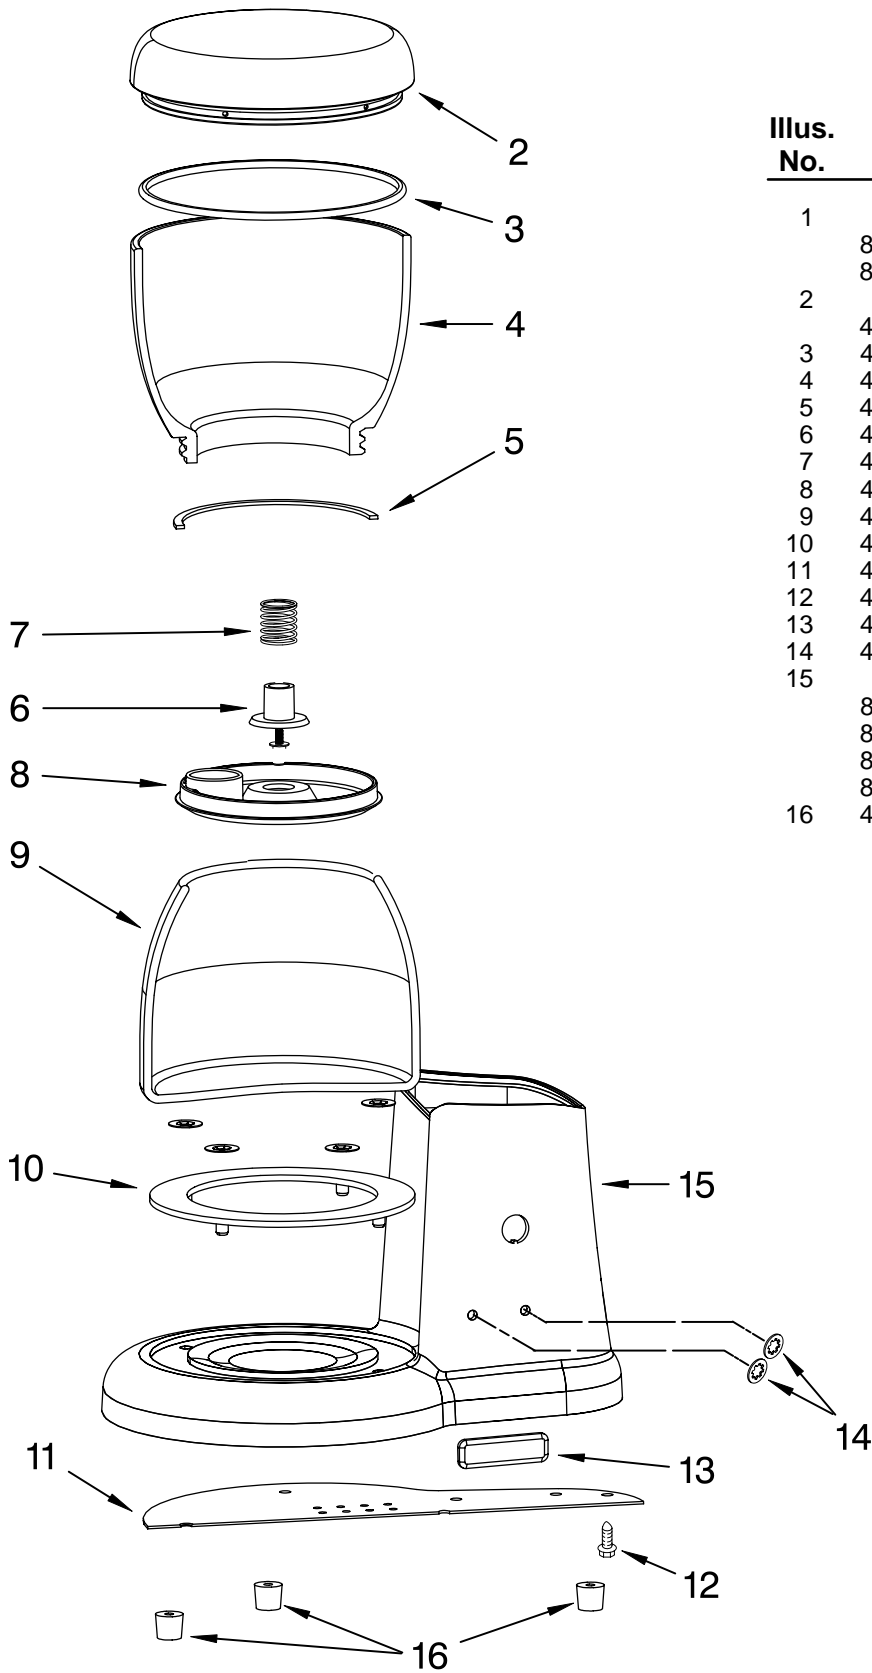

PEDESTAL JAR ASSEMBLY PARTS For Model: 5KCG100E_0

[Find Your KITCHENAID Small Appliance Parts - Select From 538 Models](#)

----- Manual continues below -----

PARTS LIST

for

KitchenAid®

ARTISAN COFFEE GRINDER

MODELS:

**5KCG100EPM0 (Pearl Metallic)
5KCG100EER0 (Empire Red)
5KCG100EOB0 (Onyx Black)
5KCG100EAC0 (Almond Creme)**

**FOR CUSTOMER SATISFACTION ALWAYS USE
FACTORY SPECIFICATION PARTS**

PEDESTAL JAR ASSEMBLY PARTS

For Model: 5KCG100E__0

Illus. No.	Part No.	DESCRIPTION
1		Literature Parts
	8212325	Use and Care Guide
	8212264	Repair Parts List
2		Lid, Bean Jar
	4176717	Black
3	4176731	O-Ring, Lid
4	4176730	Jar, Bean
5	4176729	Seal, Bean Jar
6	4176723	Nozzle, Holder
7	4176715	Spring, Housing
8	4176721	Cover, Nozzle
9	4176728	Jar, Coffee Ground
10	4176722	Ring, Abrasion
11	4176703	Cover, Baseplate
12	4176760	Screw
13	4176701	Nameplate
14	4176713	Lockwasher
15		Pedestal Assy
	8212331	Pearl Metallic
	8212332	Empire Red
	8212335	Onyx Black
	8212338	Almond Creme
16	4176725	Foot, Rubber

FOR ORDERING INFORMATION REFER TO PARTS PRICE LIST

MOTOR HOUSING AND BURR ASSEMBLY PARTS

For Model: 5KCG100E_0

Illus. No.	Part No.	DESCRIPTION
1	4176695	Guard, Finger
2	4176696	Vent
3	4176713	Lockwasher
4	8212392	Pin, Detent
5	4176754	Bolt, Knob
6		Knob, Selector
	4176718	Black
7	8212394	Spring, Detent
8	4176716	Screw, Adjustment
9	4176705	Screw, Bezel
10	4176697	Bezel, Gearbox
11	4176694	Auger Assy
12	4176712	Screw, Socket
13	4176702	Burr Assy
14		Housing, Motor
	4176698	Pearl Metallic
	8212320	Empire Red
	8212333	Onyx Black
	8212336	Almond Creme