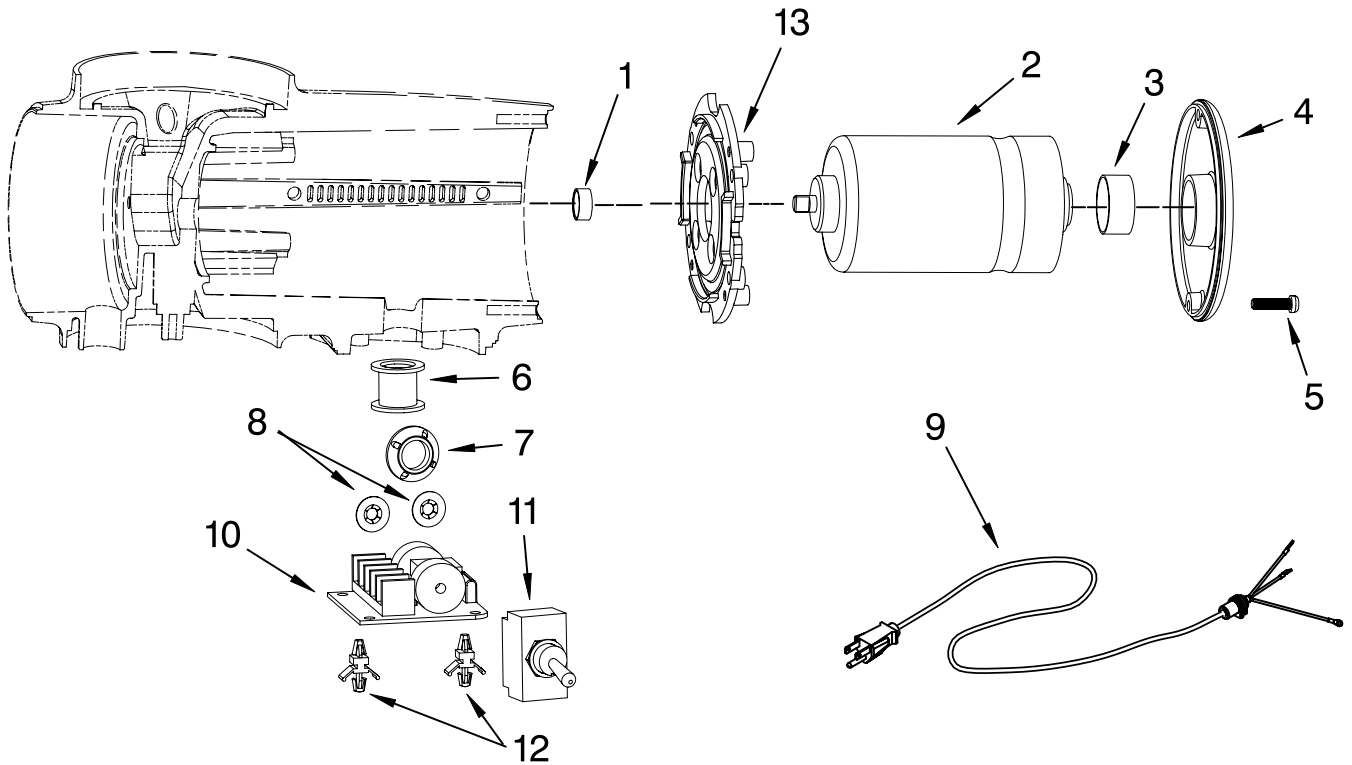

For Model: 5KCG100E__0

Illus. No.	Part No.	DESCRIPTION
1		Literature Parts
	8212325	Use and Care Guide
	8212264	Repair Parts List
2		Lid, Bean Jar
	4176717	Black
3	4176731	O-Ring, Lid
4	4176730	Jar, Bean
5	4176729	Seal, Bean Jar
6	4176723	Nozzle, Holder
7	4176715	Spring, Housing
8	4176721	Cover, Nozzle
9	4176728	Jar, Coffee Ground
10	4176722	Ring, Abrasion
11	4176703	Cover, Baseplate
12	4176760	Screw
13	4176701	Nameplate
14	4176713	Lockwasher
15		Pedestal Assy
	8212331	Pearl Metallic
	8212332	Empire Red
	8212335	Onyx Black
	8212338	Almond Creme
16	4176725	Foot, Rubber

FOR ORDERING INFORMATION REFER TO PARTS PRICE LIST

MOTOR HOUSING AND BURR ASSEMBLY PARTS

For Model: 5KCG100E_0

Illus. No.	Part No.	DESCRIPTION
1	4176695	Guard, Finger
2	4176696	Vent
3	4176713	Lockwasher
4	8212392	Pin, Detent
5	4176754	Bolt, Knob
6		Knob, Selector
	4176718	Black
7	8212394	Spring, Detent
8	4176716	Screw, Adjustment
9	4176705	Screw, Bezel
10	4176697	Bezel, Gearbox
11	4176694	Auger Assy
12	4176712	Screw, Socket
13	4176702	Burr Assy
14		Housing, Motor
	4176698	Pearl Metallic
	8212320	Empire Red
	8212333	Onyx Black
	8212336	Almond Creme

FOR ORDERING INFORMATION REFER TO PARTS PRICE LIST

MOTOR AND CONTROL PARTS

For Model: 5KCG100E_0

Illus. No.	Part No.	DESCRIPTION
1	4176707	Bushing, Copper
2	8212324	Motor, 220V-240V
3	4176726	Seal, Vibration
4		Cap, Motor
	4176699	Pearl Metallic
	8212321	Empire Red
	8212334	Onyx Black
	8212337	Almond Creme
5	4176755	Screw, Motor Cap
6	4176734	Tube, Housing
7	4176710	Nut, Switch
8	4176713	Lockwasher
9	8212326	Cord, Power
10	8212323	PCB Board, 220V
11	8212330	Switch, Toggle
12	4176724	Spacer
13	4176720	Plate, Motor