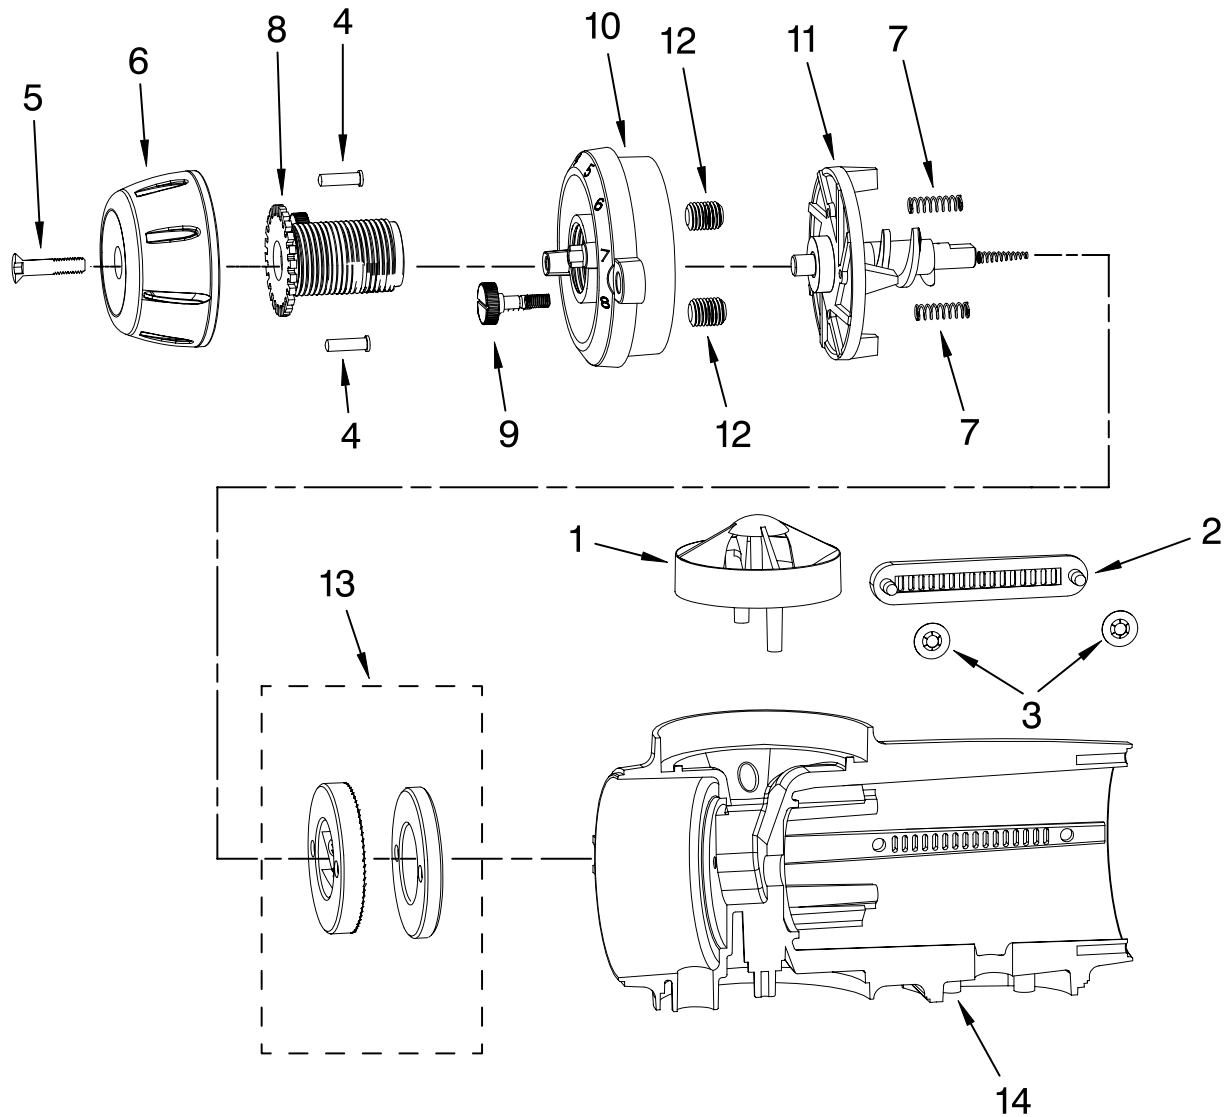

**FOR CUSTOMER SATISFACTION ALWAYS USE
FACTORY SPECIFICATION PARTS**

PEDESTAL JAR ASSEMBLY PARTS

For Model: 5KCG100E__0

Illus. No.	Part No.	DESCRIPTION
1		Literature Parts
	8212325	Use and Care Guide
	8212264	Repair Parts List
2		Lid, Bean Jar
	4176717	Black
3	4176731	O-Ring, Lid
4	4176730	Jar, Bean
5	4176729	Seal, Bean Jar
6	4176723	Nozzle, Holder
7	4176715	Spring, Housing
8	4176721	Cover, Nozzle
9	4176728	Jar, Coffee Ground
10	4176722	Ring, Abrasion
11	4176703	Cover, Baseplate
12	4176760	Screw
13	4176701	Nameplate
14	4176713	Lockwasher
15		Pedestal Assy
	8212331	Pearl Metallic
	8212332	Empire Red
	8212335	Onyx Black
	8212338	Almond Creme
16	4176725	Foot, Rubber

FOR ORDERING INFORMATION REFER TO PARTS PRICE LIST

MOTOR HOUSING AND BURR ASSEMBLY PARTS

For Model: 5KCG100E_0

Illus. No.	Part No.	DESCRIPTION
1	4176695	Guard, Finger
2	4176696	Vent
3	4176713	Lockwasher
4	8212392	Pin, Detent
5	4176754	Bolt, Knob
6		Knob, Selector
	4176718	Black
7	8212394	Spring, Detent
8	4176716	Screw, Adjustment
9	4176705	Screw, Bezel
10	4176697	Bezel, Gearbox
11	4176694	Auger Assy
12	4176712	Screw, Socket
13	4176702	Burr Assy
14		Housing, Motor
	4176698	Pearl Metallic
	8212320	Empire Red
	8212333	Onyx Black
	8212336	Almond Creme

FOR ORDERING INFORMATION REFER TO PARTS PRICE LIST

MOTOR AND CONTROL PARTS

For Model: 5KCG100E_0

Illus. No.	Part No.	DESCRIPTION
1	4176707	Bushing, Copper
2	8212324	Motor, 220V-240V
3	4176726	Seal, Vibration
4		Cap, Motor
	4176699	Pearl Metallic
	8212321	Empire Red
	8212334	Onyx Black
	8212337	Almond Creme
5	4176755	Screw, Motor Cap
6	4176734	Tube, Housing
7	4176710	Nut, Switch
8	4176713	Lockwasher
9	8212326	Cord, Power
10	8212323	PCB Board, 220V
11	8212330	Switch, Toggle
12	4176724	Spacer
13	4176720	Plate, Motor