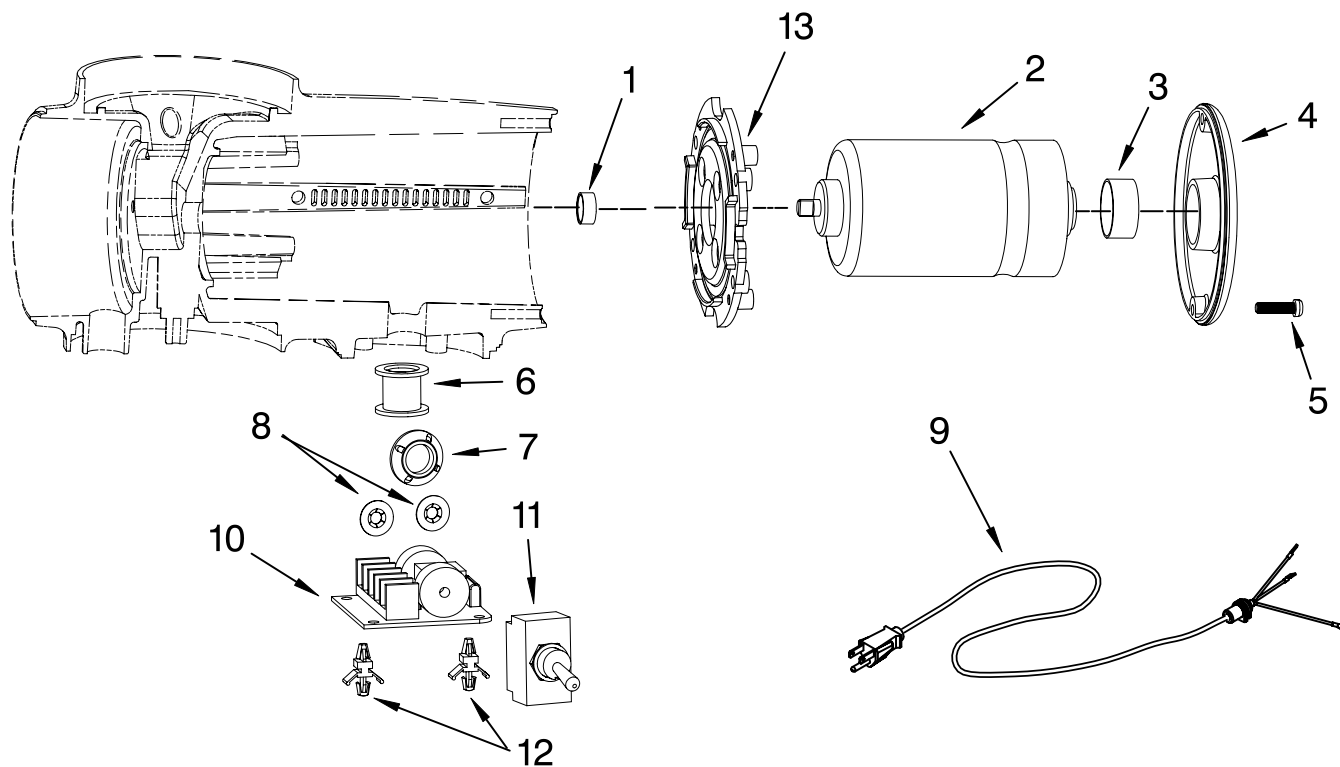

**FOR CUSTOMER SATISFACTION ALWAYS USE
FACTORY SPECIFICATION PARTS**

PEDESTAL JAR ASSEMBLY PARTS

For Model: 5KCG100E__0

Illus. No.	Part No.	DESCRIPTION
1		Literature Parts
	8212325	Use and Care Guide
	8212264	Repair Parts List
2		Lid, Bean Jar
	4176717	Black
3	4176731	O-Ring, Lid
4	4176730	Jar, Bean
5	4176729	Seal, Bean Jar
6	4176723	Nozzle, Holder
7	4176715	Spring, Housing
8	4176721	Cover, Nozzle
9	4176728	Jar, Coffee Ground
10	4176722	Ring, Abrasion
11	4176703	Cover, Baseplate
12	4176760	Screw
13	4176701	Nameplate
14	4176713	Lockwasher
15		Pedestal Assy
	8212331	Pearl Metallic
	8212332	Empire Red
	8212335	Onyx Black
	8212338	Almond Creme
16	4176725	Foot, Rubber

FOR ORDERING INFORMATION REFER TO PARTS PRICE LIST

MOTOR HOUSING AND BURR ASSEMBLY PARTS

For Model: 5KCG100E_0

Illus. No.	Part No.	DESCRIPTION
1	4176695	Guard, Finger
2	4176696	Vent
3	4176713	Lockwasher
4	8212392	Pin, Detent
5	4176754	Bolt, Knob
6		Knob, Selector
	4176718	Black
7	8212394	Spring, Detent
8	4176716	Screw, Adjustment
9	4176705	Screw, Bezel
10	4176697	Bezel, Gearbox
11	4176694	Auger Assy
12	4176712	Screw, Socket
13	4176702	Burr Assy
14		Housing, Motor
	4176698	Pearl Metallic
	8212320	Empire Red
	8212333	Onyx Black
	8212336	Almond Creme

FOR ORDERING INFORMATION REFER TO PARTS PRICE LIST

MOTOR AND CONTROL PARTS

For Model: 5KCG100E_0

Illus. No.	Part No.	DESCRIPTION
1	4176707	Bushing, Copper
2	8212324	Motor, 220V-240V
3	4176726	Seal, Vibration
4		Cap, Motor
	4176699	Pearl Metallic
	8212321	Empire Red
	8212334	Onyx Black
	8212337	Almond Creme
5	4176755	Screw, Motor Cap
6	4176734	Tube, Housing
7	4176710	Nut, Switch
8	4176713	Lockwasher
9	8212326	Cord, Power
10	8212323	PCB Board, 220V
11	8212330	Switch, Toggle
12	4176724	Spacer
13	4176720	Plate, Motor