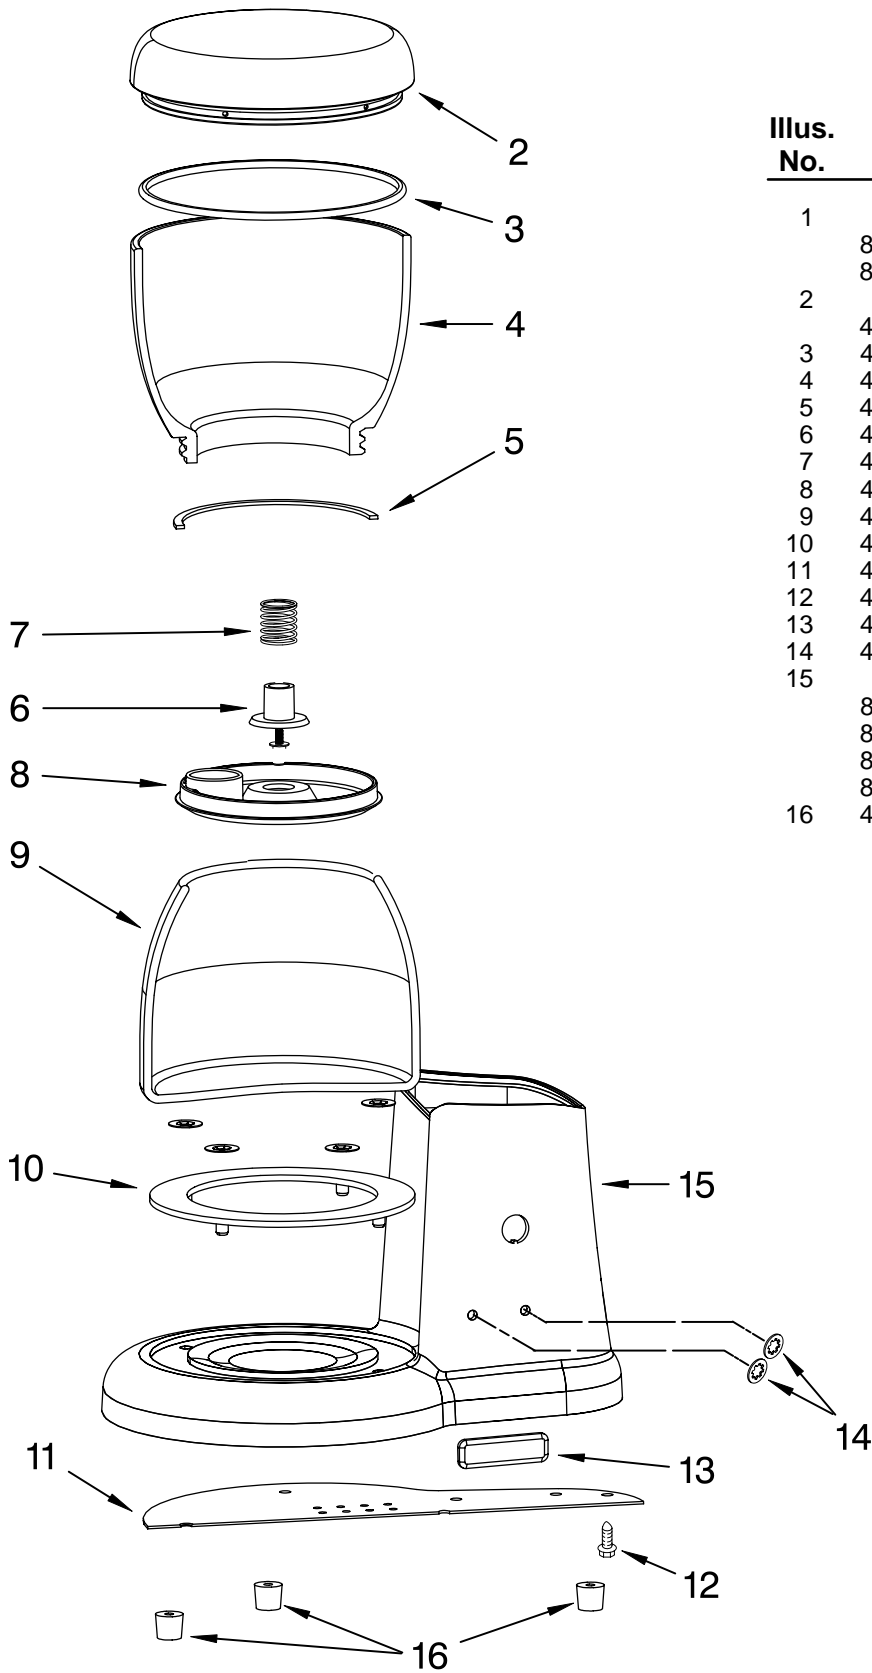

[Find Your KITCHENAID Small Appliance Parts - Select From 538 Models](#)

----- Manual continues below -----

PARTS LIST

for

KitchenAid®

ARTISAN COFFEE GRINDER

MODELS:

**5KCG100EPM0 (Pearl Metallic)
5KCG100EER0 (Empire Red)
5KCG100EOB0 (Onyx Black)
5KCG100EAC0 (Almond Creme)**

**FOR CUSTOMER SATISFACTION ALWAYS USE
FACTORY SPECIFICATION PARTS**

PEDESTAL JAR ASSEMBLY PARTS

For Model: 5KCG100E__0

Illus. No.	Part No.	DESCRIPTION
1		Literature Parts
	8212325	Use and Care Guide
	8212264	Repair Parts List
2		Lid, Bean Jar
	4176717	Black
3	4176731	O-Ring, Lid
4	4176730	Jar, Bean
5	4176729	Seal, Bean Jar
6	4176723	Nozzle, Holder
7	4176715	Spring, Housing
8	4176721	Cover, Nozzle
9	4176728	Jar, Coffee Ground
10	4176722	Ring, Abrasion
11	4176703	Cover, Baseplate
12	4176760	Screw
13	4176701	Nameplate
14	4176713	Lockwasher
15		Pedestal Assy
	8212331	Pearl Metallic
	8212332	Empire Red
	8212335	Onyx Black
	8212338	Almond Creme
16	4176725	Foot, Rubber

FOR ORDERING INFORMATION REFER TO PARTS PRICE LIST

MOTOR HOUSING AND BURR ASSEMBLY PARTS

For Model: 5KCG100E_0

Illus. No.	Part No.	DESCRIPTION
1	4176695	Guard, Finger
2	4176696	Vent
3	4176713	Lockwasher
4	8212392	Pin, Detent
5	4176754	Bolt, Knob
6		Knob, Selector
	4176718	Black
7	8212394	Spring, Detent
8	4176716	Screw, Adjustment
9	4176705	Screw, Bezel
10	4176697	Bezel, Gearbox
11	4176694	Auger Assy
12	4176712	Screw, Socket
13	4176702	Burr Assy
14		Housing, Motor
	4176698	Pearl Metallic
	8212320	Empire Red
	8212333	Onyx Black
	8212336	Almond Creme