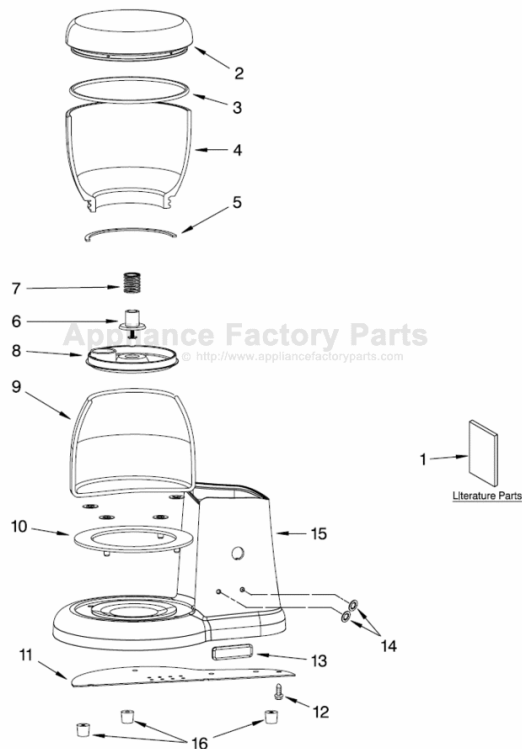

This Owner's Manual is provided and hosted by [Appliance Factory Parts](#).

KITCHENAID 5KCG100EER0 Owner's Manual

[Shop genuine replacement parts for KITCHENAID
5KCG100EER0](#)

PEDESTAL JAR ASSEMBLY PARTS For Model: 5KCG100E_0

**FOR CUSTOMER SATISFACTION ALWAYS USE
FACTORY SPECIFICATION PARTS**

PEDESTAL JAR ASSEMBLY PARTS

For Model: 5KCG100E__0

Illus. No.	Part No.	DESCRIPTION
1		Literature Parts
	8212325	Use and Care Guide
	8212264	Repair Parts List
2		Lid, Bean Jar
	4176717	Black
3	4176731	O-Ring, Lid
4	4176730	Jar, Bean
5	4176729	Seal, Bean Jar
6	4176723	Nozzle, Holder
7	4176715	Spring, Housing
8	4176721	Cover, Nozzle
9	4176728	Jar, Coffee Ground
10	4176722	Ring, Abrasion
11	4176703	Cover, Baseplate
12	4176760	Screw
13	4176701	Nameplate
14	4176713	Lockwasher
15		Pedestal Assy
	8212331	Pearl Metallic
	8212332	Empire Red
	8212335	Onyx Black
	8212338	Almond Creme
16	4176725	Foot, Rubber

FOR ORDERING INFORMATION REFER TO PARTS PRICE LIST

MOTOR HOUSING AND BURR ASSEMBLY PARTS

For Model: 5KCG100E_0

Illus. No.	Part No.	DESCRIPTION
1	4176695	Guard, Finger
2	4176696	Vent
3	4176713	Lockwasher
4	8212392	Pin, Detent
5	4176754	Bolt, Knob
6		Knob, Selector
	4176718	Black
7	8212394	Spring, Detent
8	4176716	Screw, Adjustment
9	4176705	Screw, Bezel
10	4176697	Bezel, Gearbox
11	4176694	Auger Assy
12	4176712	Screw, Socket
13	4176702	Burr Assy
14		Housing, Motor
	4176698	Pearl Metallic
	8212320	Empire Red
	8212333	Onyx Black
	8212336	Almond Creme

FOR ORDERING INFORMATION REFER TO PARTS PRICE LIST

MOTOR AND CONTROL PARTS

For Model: 5KCG100E_0

Illus. No.	Part No.	DESCRIPTION
1	4176707	Bushing, Copper
2	8212324	Motor, 220V-240V
3	4176726	Seal, Vibration
4		Cap, Motor
	4176699	Pearl Metallic
	8212321	Empire Red
	8212334	Onyx Black
	8212337	Almond Creme
5	4176755	Screw, Motor Cap
6	4176734	Tube, Housing
7	4176710	Nut, Switch
8	4176713	Lockwasher
9	8212326	Cord, Power
10	8212323	PCB Board, 220V
11	8212330	Switch, Toggle
12	4176724	Spacer
13	4176720	Plate, Motor