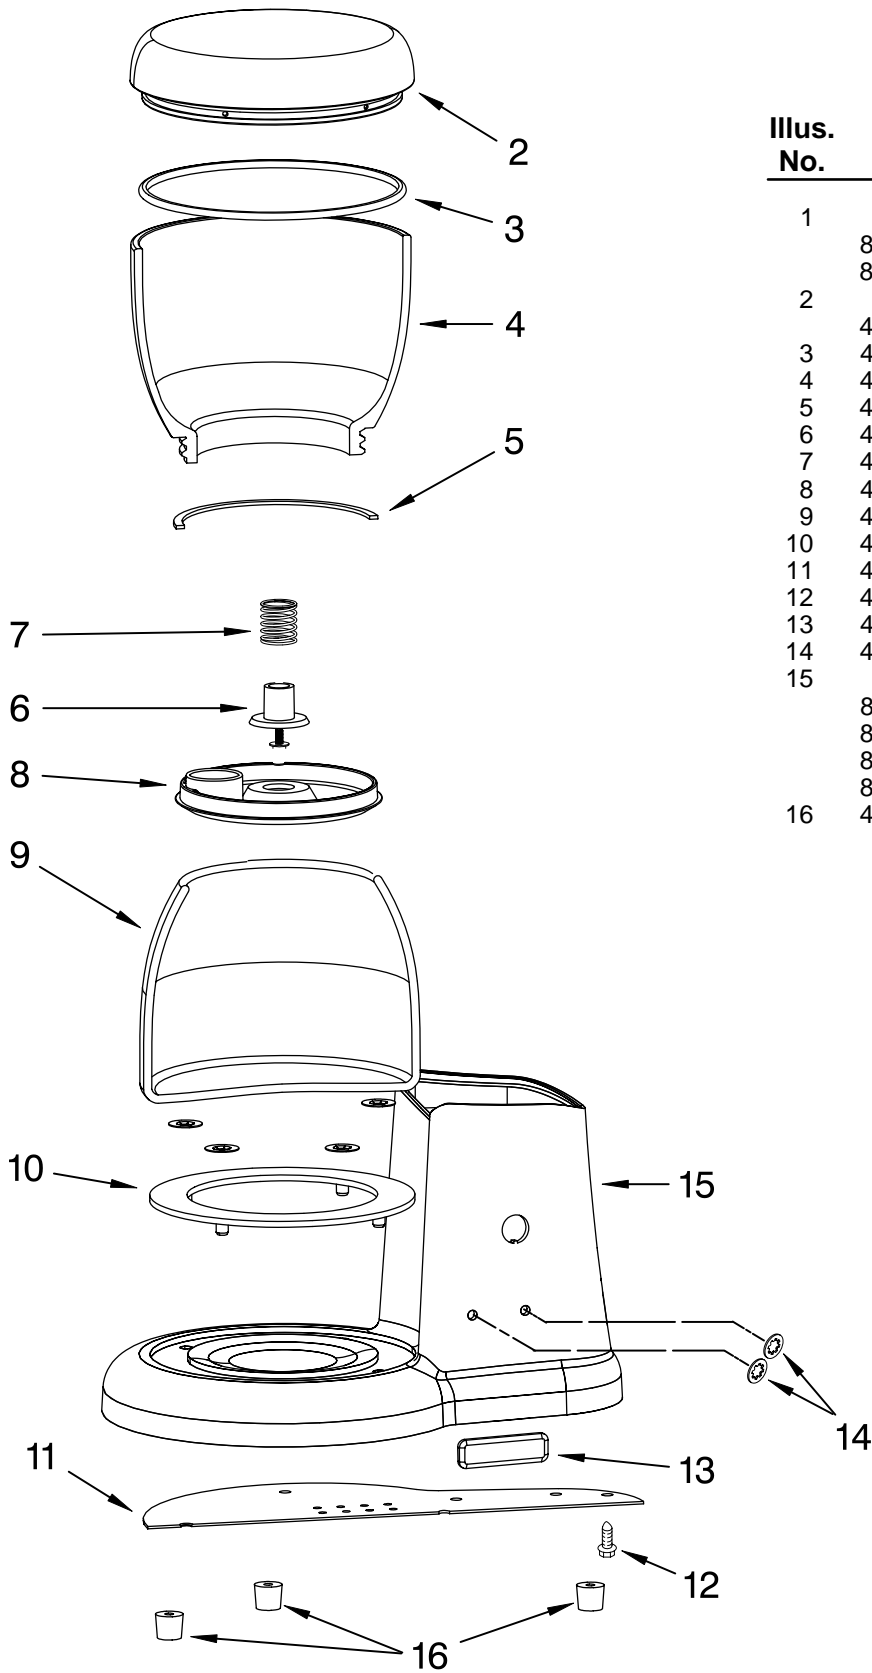

# PEDESTAL JAR ASSEMBLY PARTS

For Model: 5KCG100E\_\_0

Illus. No.	Part No.	DESCRIPTION
1		Literature Parts
	8212325	Use and Care Guide
	8212264	Repair Parts List
2		Lid, Bean Jar
	4176717	Black
3	4176731	O-Ring, Lid
4	4176730	Jar, Bean
5	4176729	Seal, Bean Jar
6	4176723	Nozzle, Holder
7	4176715	Spring, Housing
8	4176721	Cover, Nozzle
9	4176728	Jar, Coffee Ground
10	4176722	Ring, Abrasion
11	4176703	Cover, Baseplate
12	4176760	Screw
13	4176701	Nameplate
14	4176713	Lockwasher
15		Pedestal Assy
	8212331	Pearl Metallic
	8212332	Empire Red
	8212335	Onyx Black
	8212338	Almond Creme
16	4176725	Foot, Rubber