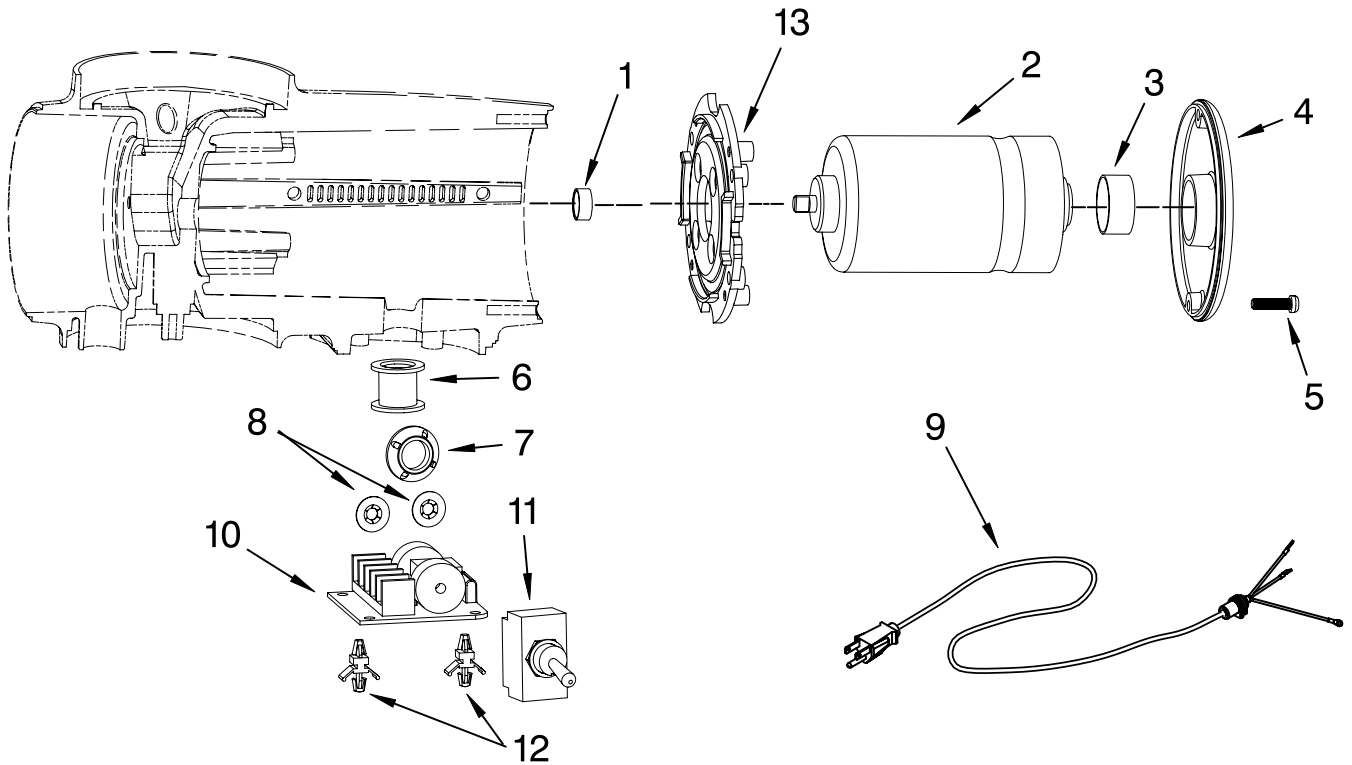

MOTOR AND CONTROL PARTS

For Model: 5KCG100E_0

Illus. No.	Part No.	DESCRIPTION
1	4176707	Bushing, Copper
2	8212324	Motor, 220V-240V
3	4176726	Seal, Vibration
4		Cap, Motor
	4176699	Pearl Metallic
	8212321	Empire Red
	8212334	Onyx Black
	8212337	Almond Creme
5	4176755	Screw, Motor Cap
6	4176734	Tube, Housing
7	4176710	Nut, Switch
8	4176713	Lockwasher
9	8212326	Cord, Power
10	8212323	PCB Board, 220V
11	8212330	Switch, Toggle
12	4176724	Spacer
13	4176720	Plate, Motor

FOLLOWING PARTS NOT ILLUSTRATED

- 4176764 Scoop, Coffee
- 4176763 Brush, Cleaning

FOR ORDERING INFORMATION REFER TO PARTS PRICE LIST