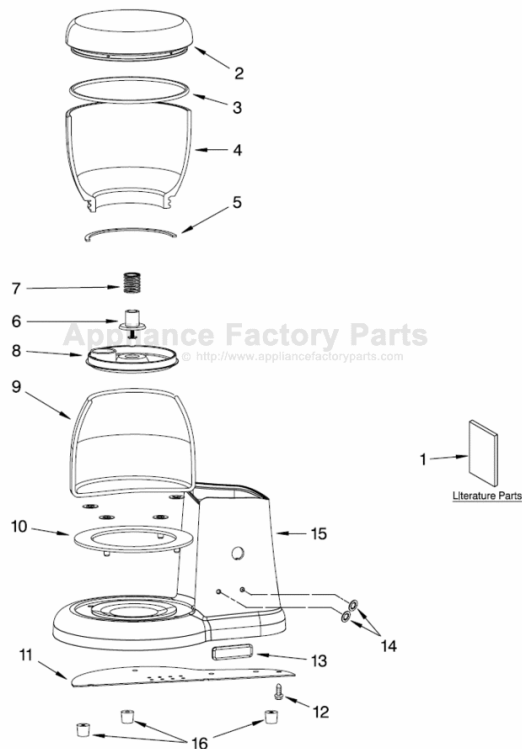

# KITCHENAID 5KCG100EOB0 Owner's Manual

**Shop genuine replacement parts for KITCHENAID  
5KCG100EOB0**

## PEDESTAL JAR ASSEMBLY PARTS For Model: 5KCG100E\_0

**Find Your KITCHENAID Small Appliance Parts - Select From 538 Models**

----- Manual continues below -----

# PEDESTAL JAR ASSEMBLY PARTS

For Model: 5KCG100E\_\_0

Illus. No.	Part No.	DESCRIPTION
1		Literature Parts
	8212325	Use and Care Guide
	8212264	Repair Parts List
2		Lid, Bean Jar
	4176717	Black
3	4176731	O-Ring, Lid
4	4176730	Jar, Bean
5	4176729	Seal, Bean Jar
6	4176723	Nozzle, Holder
7	4176715	Spring, Housing
8	4176721	Cover, Nozzle
9	4176728	Jar, Coffee Ground
10	4176722	Ring, Abrasion
11	4176703	Cover, Baseplate
12	4176760	Screw
13	4176701	Nameplate
14	4176713	Lockwasher
15		Pedestal Assy
	8212331	Pearl Metallic
	8212332	Empire Red
	8212335	Onyx Black
	8212338	Almond Creme
16	4176725	Foot, Rubber