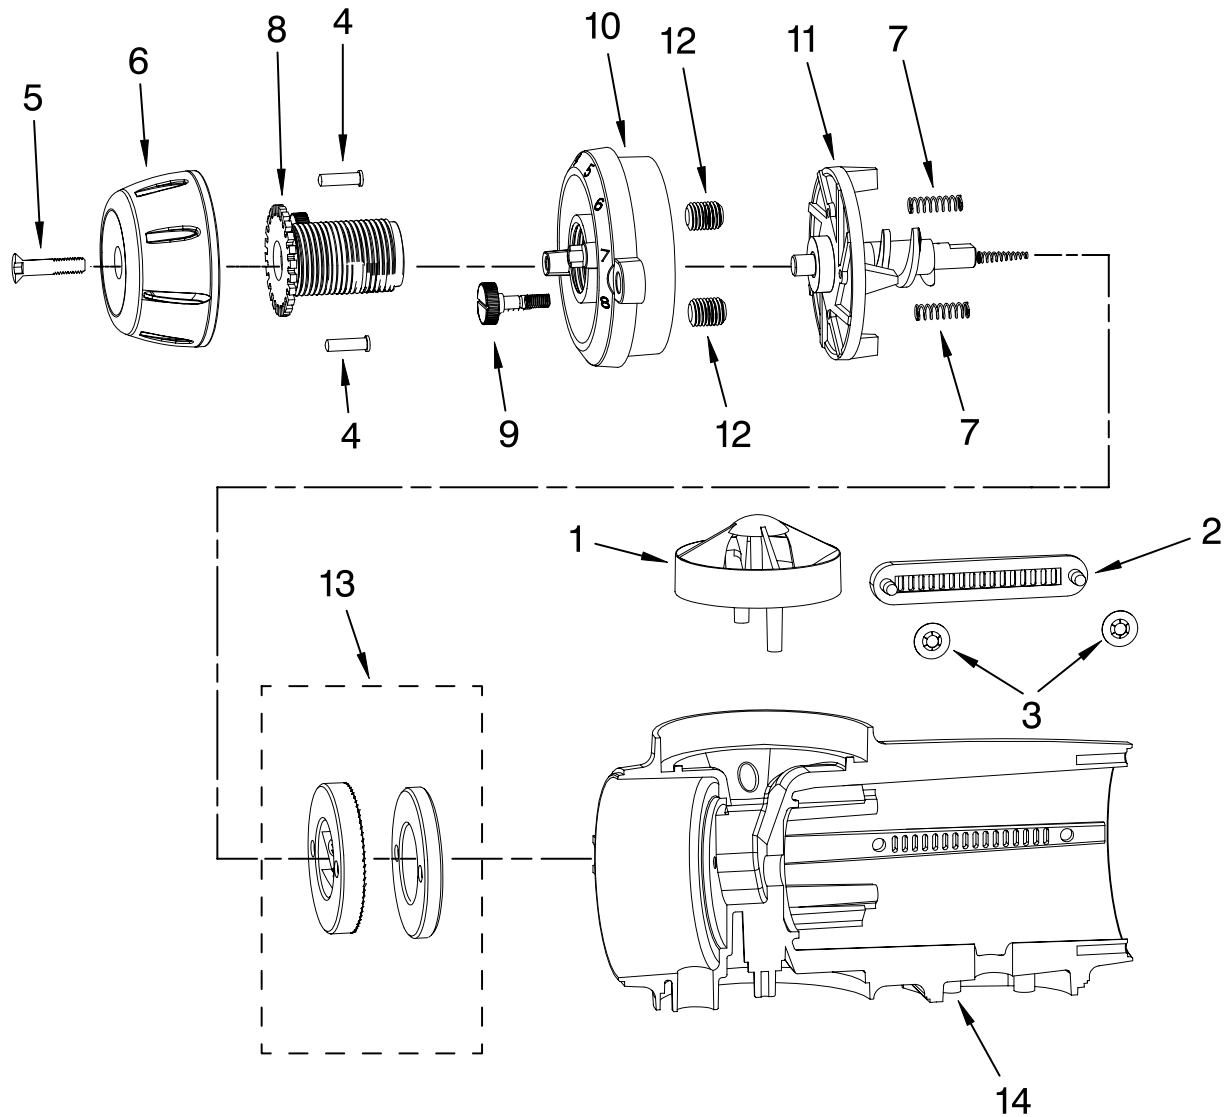

# PEDESTAL JAR ASSEMBLY PARTS

For Model: 5KCG100E\_\_0

Illus. No.	Part No.	DESCRIPTION
1		Literature Parts
	8212325	Use and Care Guide
	8212264	Repair Parts List
2		Lid, Bean Jar
	4176717	Black
3	4176731	O-Ring, Lid
4	4176730	Jar, Bean
5	4176729	Seal, Bean Jar
6	4176723	Nozzle, Holder
7	4176715	Spring, Housing
8	4176721	Cover, Nozzle
9	4176728	Jar, Coffee Ground
10	4176722	Ring, Abrasion
11	4176703	Cover, Baseplate
12	4176760	Screw
13	4176701	Nameplate
14	4176713	Lockwasher
15		Pedestal Assy
	8212331	Pearl Metallic
	8212332	Empire Red
	8212335	Onyx Black
	8212338	Almond Creme
16	4176725	Foot, Rubber

# MOTOR HOUSING AND BURR ASSEMBLY PARTS

For Model: 5KCG100E\_0

Illus. No.	Part No.	DESCRIPTION
1	4176695	Guard, Finger
2	4176696	Vent
3	4176713	Lockwasher
4	8212392	Pin, Detent
5	4176754	Bolt, Knob
6	4176718	Knob, Selector
7	8212394	Spring, Detent
8	4176716	Screw, Adjustment
9	4176705	Screw, Bezel
10	4176697	Bezel, Gearbox
11	4176694	Auger Assy
12	4176712	Screw, Socket
13	4176702	Burr Assy
14	4176698	Housing, Motor
	8212320	Pearl Metallic
	8212320	Empire Red
	8212333	Onyx Black
	8212336	Almond Creme