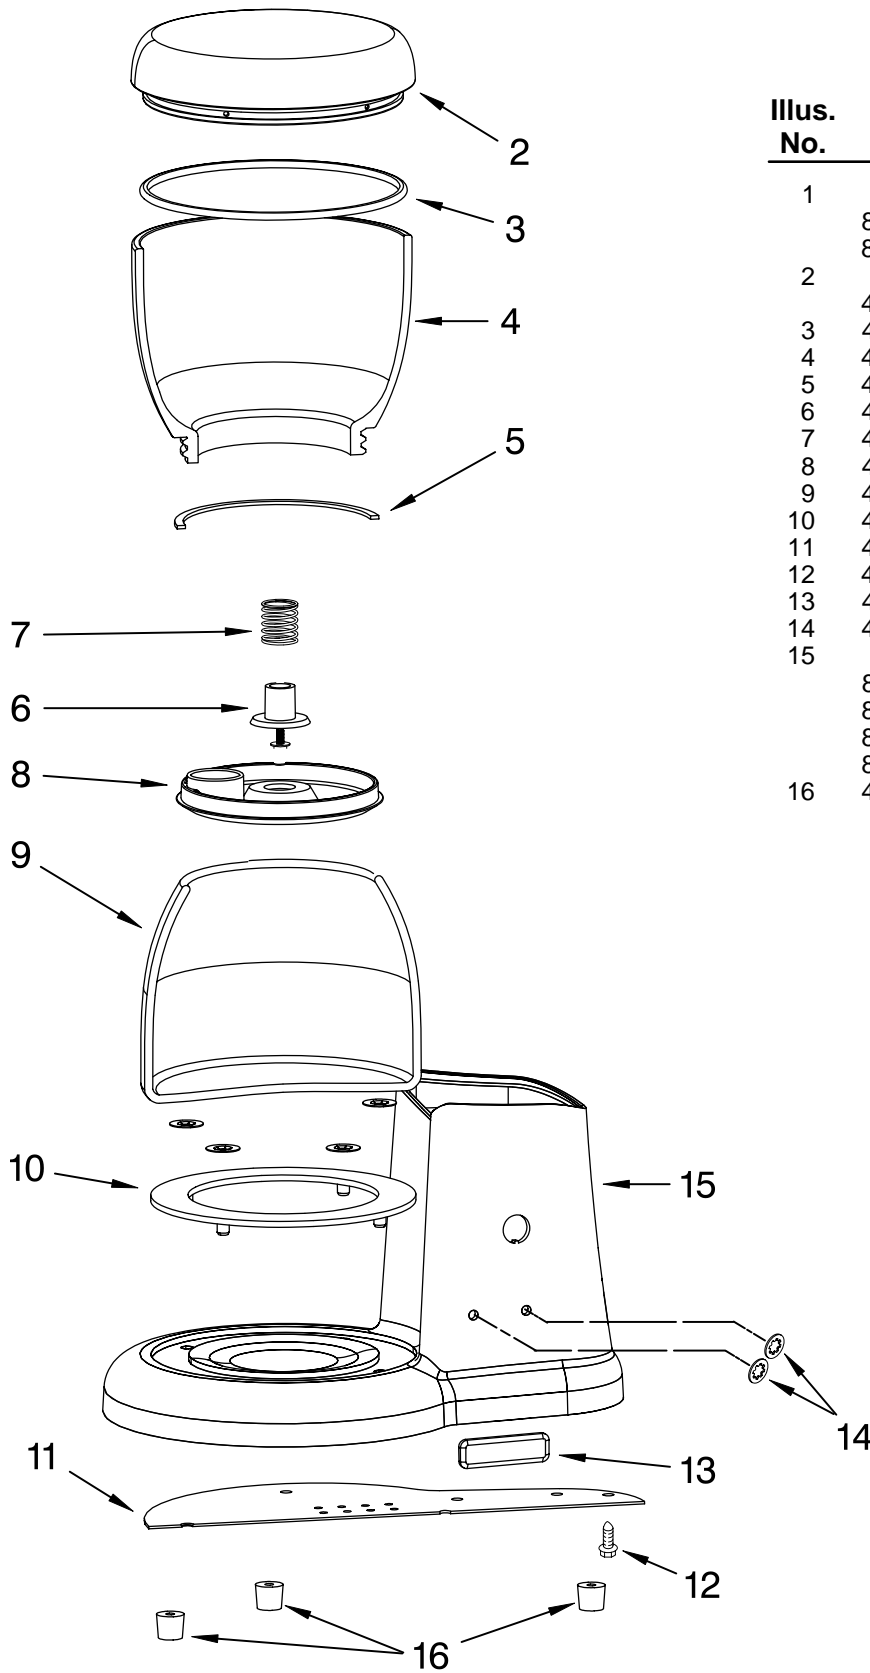

PEDESTAL JAR ASSEMBLY PARTS For Model: 5KCG100S_0

[Find Your KITCHENAID Small Appliance Parts - Select From 538 Models](#)

----- Manual continues below -----

PARTS LIST

for

KitchenAid®

ARTISAN COFFEE GRINDER

MODELS:

5KCG100SPM0 (Pearl Metallic)
5KCG100SER0 (Empire Red)
5KCG100SOB0 (Onyx Black)
5KCG100SAC0 (Almond Creme)

FOR CUSTOMER SATISFACTION ALWAYS USE
FACTORY SPECIFICATION PARTS

PEDESTAL JAR ASSEMBLY PARTS

For Model: 5KCG100S__0

Illus. No.	Part No.	DESCRIPTION
1		Literature Parts
	8212325	Use and Care Guide
	8212266	Repair Parts List
2		Lid, Bean Jar
	4176717	Black
3	4176731	O-Ring, Lid
4	4176730	Jar, Bean
5	4176729	Seal, Bean Jar
6	4176723	Nozzle, Holder
7	4176715	Spring, Housing
8	4176721	Cover, Nozzle
9	4176728	Jar, Coffee Ground
10	4176722	Ring, Abrasion
11	4176703	Cover, Baseplate
12	4176760	Screw
13	4176701	Nameplate
14	4176713	Lockwasher
15		Pedestal Assy
	8212331	Pearl Metallic
	8212322	Empire Red
	8212335	Onyx Black
	8212338	Almond Creme
16	4176725	Foot, Rubber

FOR ORDERING INFORMATION REFER TO PARTS PRICE LIST

MOTOR HOUSING AND BURR ASSEMBLY PARTS

For Model: 5KCG100S__0

Illus. No.	Part No.	DESCRIPTION
1	4176695	Guard, Finger
2	4176696	Vent
3	4176713	Lockwasher
4	8212392	Pin, Detent
5	4176754	Bolt, Knob
6		Knob, Selector
	4176718	Black
7	8212394	Spring, Detent
8	4176716	Screw, Adjustment
9	4176705	Screw, Bezel
10	4176697	Bezel, Gearbox
11	4176694	Auger Assy
12	4176712	Screw, Socket
13	4176702	Burr Assy
14		Housing, Motor
	4176698	Pearl Metallic
	8212320	Empire Red
	8212333	Onyx Black
	8212336	Almond Creme