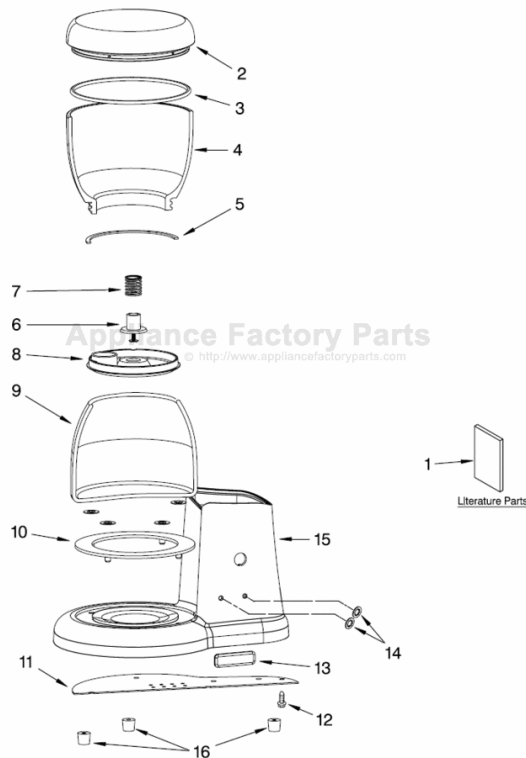

PEDESTAL JAR ASSEMBLY PARTS For Model: 5KCG100S_0

[Find Your KITCHENAID Small Appliance Parts - Select From 538 Models](#)

----- Manual continues below -----

PARTS LIST

for

KitchenAid®

ARTISAN COFFEE GRINDER

For Model: 5KCG100S__0

Illus. No.	Part No.	DESCRIPTION
1		Literature Parts
	8212325	Use and Care Guide
	8212266	Repair Parts List
2		Lid, Bean Jar
	4176717	Black
3	4176731	O-Ring, Lid
4	4176730	Jar, Bean
5	4176729	Seal, Bean Jar
6	4176723	Nozzle, Holder
7	4176715	Spring, Housing
8	4176721	Cover, Nozzle
9	4176728	Jar, Coffee Ground
10	4176722	Ring, Abrasion
11	4176703	Cover, Baseplate
12	4176760	Screw
13	4176701	Nameplate
14	4176713	Lockwasher
15		Pedestal Assy
	8212331	Pearl Metallic
	8212322	Empire Red
	8212335	Onyx Black
	8212338	Almond Creme
16	4176725	Foot, Rubber

FOR ORDERING INFORMATION REFER TO PARTS PRICE LIST

MOTOR HOUSING AND BURR ASSEMBLY PARTS

For Model: 5KCG100S__0

Illus. No.	Part No.	DESCRIPTION
1	4176695	Guard, Finger
2	4176696	Vent
3	4176713	Lockwasher
4	8212392	Pin, Detent
5	4176754	Bolt, Knob
6		Knob, Selector
	4176718	Black
7	8212394	Spring, Detent
8	4176716	Screw, Adjustment
9	4176705	Screw, Bezel
10	4176697	Bezel, Gearbox
11	4176694	Auger Assy
12	4176712	Screw, Socket
13	4176702	Burr Assy
14		Housing, Motor
	4176698	Pearl Metallic
	8212320	Empire Red
	8212333	Onyx Black
	8212336	Almond Creme

FOR ORDERING INFORMATION REFER TO PARTS PRICE LIST

MOTOR AND CONTROL PARTS

For Model: 5KCG100S__0

Illus. No.	Part No.	DESCRIPTION
1	4176707	Bushing, Copper
2	8212324	Motor, 220V-240V
3	4176726	Seal, Vibration
4		Cap, Motor
	4176699	Pearl Metallic
	8212321	Empire Red
	8212334	Onyx Black
	8212337	Almond Creme
5	4176755	Screw, Motor Cap
6	4176734	Tube, Housing
7	4176710	Nut, Switch
8	4176713	Lockwasher
9	8212328	Cord, Power
10	8212323	PCB Board, 220V
11	8212330	Switch, Toggle
12	4176724	Spacer
13	4176720	Plate, Motor