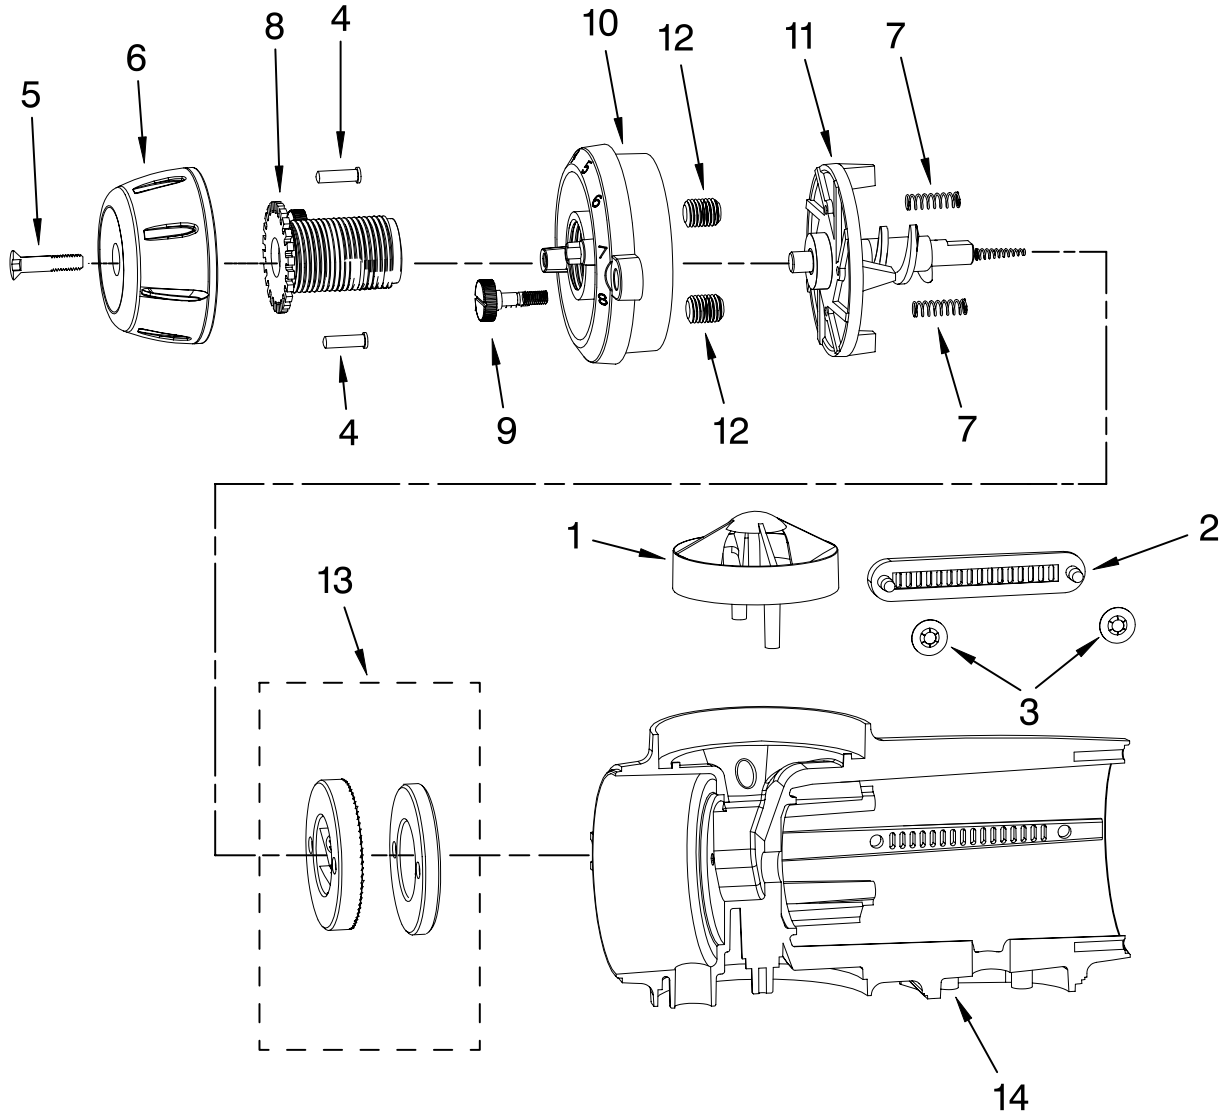

PARTS LIST

for

KitchenAid®

ARTISAN COFFEE GRINDER

MODELS:

5KCG100SPM0 (Pearl Metallic)

5KCG100SER0 (Empire Red)

5KCG100SOB0 (Onyx Black)

5KCG100SAC0 (Almond Creme)

FOR CUSTOMER SATISFACTION ALWAYS USE
FACTORY SPECIFICATION PARTS

PEDESTAL JAR ASSEMBLY PARTS

For Model: 5KCG100S__0

Illus. No.	Part No.	DESCRIPTION
1		Literature Parts
	8212325	Use and Care Guide
	8212266	Repair Parts List
2		Lid, Bean Jar
	4176717	Black
3	4176731	O-Ring, Lid
4	4176730	Jar, Bean
5	4176729	Seal, Bean Jar
6	4176723	Nozzle, Holder
7	4176715	Spring, Housing
8	4176721	Cover, Nozzle
9	4176728	Jar, Coffee Ground
10	4176722	Ring, Abrasion
11	4176703	Cover, Baseplate
12	4176760	Screw
13	4176701	Nameplate
14	4176713	Lockwasher
15		Pedestal Assy
	8212331	Pearl Metallic
	8212322	Empire Red
	8212335	Onyx Black
	8212338	Almond Creme
16	4176725	Foot, Rubber

FOR ORDERING INFORMATION REFER TO PARTS PRICE LIST

MOTOR HOUSING AND BURR ASSEMBLY PARTS

For Model: 5KCG100S_0

Illus. No.	Part No.	DESCRIPTION
------------	----------	-------------

1	4176695	Guard, Finger
2	4176696	Vent
3	4176713	Lockwasher
4	8212392	Pin, Detent
5	4176754	Bolt, Knob
6		Knob, Selector
	4176718	Black
7	8212394	Spring, Detent
8	4176716	Screw, Adjustment
9	4176705	Screw, Bezel
10	4176697	Bezel, Gearbox
11	4176694	Auger Assy
12	4176712	Screw, Socket
13	4176702	Burr Assy
14		Housing, Motor
	4176698	Pearl Metallic
	8212320	Empire Red
	8212333	Onyx Black
	8212336	Almond Creme

FOR ORDERING INFORMATION REFER TO PARTS PRICE LIST

MOTOR AND CONTROL PARTS

For Model: 5KCG100S_0

Illus. No.	Part No.	DESCRIPTION
1	4176707	Bushing, Copper
2	8212324	Motor, 220V-240V
3	4176726	Seal, Vibration
4		Cap, Motor
	4176699	Pearl Metallic
	8212321	Empire Red
	8212334	Onyx Black
	8212337	Almond Creme
5	4176755	Screw, Motor Cap
6	4176734	Tube, Housing
7	4176710	Nut, Switch
8	4176713	Lockwasher
9	8212328	Cord, Power
10	8212323	PCB Board, 220V
11	8212330	Switch, Toggle
12	4176724	Spacer
13	4176720	Plate, Motor