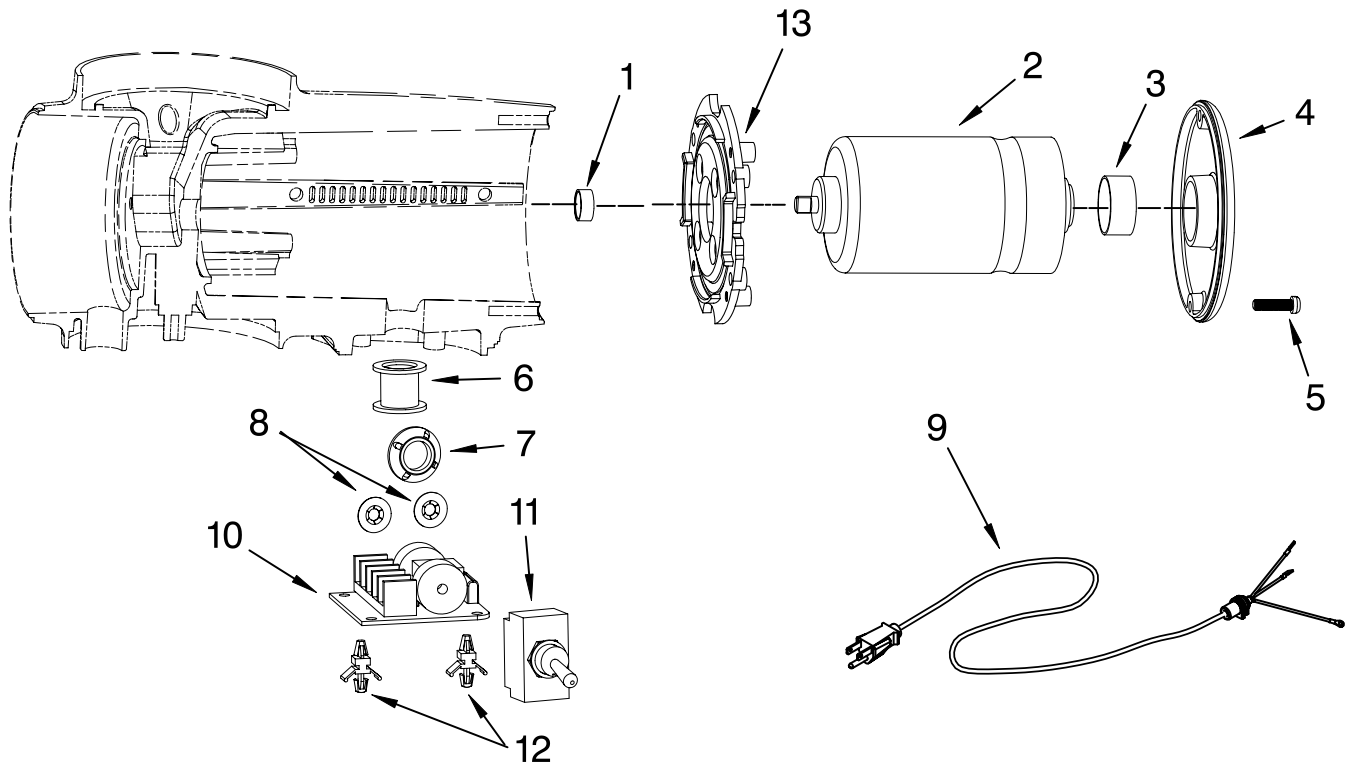

5KCG100SAC0 (Almond Creme)

FOR CUSTOMER SATISFACTION ALWAYS USE
FACTORY SPECIFICATION PARTS

PEDESTAL JAR ASSEMBLY PARTS

For Model: 5KCG100S__0

Illus. No.	Part No.	DESCRIPTION
1		Literature Parts
	8212325	Use and Care Guide
	8212266	Repair Parts List
2		Lid, Bean Jar
	4176717	Black
3	4176731	O-Ring, Lid
4	4176730	Jar, Bean
5	4176729	Seal, Bean Jar
6	4176723	Nozzle, Holder
7	4176715	Spring, Housing
8	4176721	Cover, Nozzle
9	4176728	Jar, Coffee Ground
10	4176722	Ring, Abrasion
11	4176703	Cover, Baseplate
12	4176760	Screw
13	4176701	Nameplate
14	4176713	Lockwasher
15		Pedestal Assy
	8212331	Pearl Metallic
	8212322	Empire Red
	8212335	Onyx Black
	8212338	Almond Creme
16	4176725	Foot, Rubber

FOR ORDERING INFORMATION REFER TO PARTS PRICE LIST

MOTOR HOUSING AND BURR ASSEMBLY PARTS

For Model: 5KCG100S_0

Illus. No.	Part No.	DESCRIPTION
------------	----------	-------------

1	4176695	Guard, Finger
2	4176696	Vent
3	4176713	Lockwasher
4	8212392	Pin, Detent
5	4176754	Bolt, Knob
6		Knob, Selector
	4176718	Black
7	8212394	Spring, Detent
8	4176716	Screw, Adjustment
9	4176705	Screw, Bezel
10	4176697	Bezel, Gearbox
11	4176694	Auger Assy
12	4176712	Screw, Socket
13	4176702	Burr Assy
14		Housing, Motor
	4176698	Pearl Metallic
	8212320	Empire Red
	8212333	Onyx Black
	8212336	Almond Creme

FOR ORDERING INFORMATION REFER TO PARTS PRICE LIST

MOTOR AND CONTROL PARTS

For Model: 5KCG100S_0

Illus. No.	Part No.	DESCRIPTION
1	4176707	Bushing, Copper
2	8212324	Motor, 220V-240V
3	4176726	Seal, Vibration
4		Cap, Motor
	4176699	Pearl Metallic
	8212321	Empire Red
	8212334	Onyx Black
	8212337	Almond Creme
5	4176755	Screw, Motor Cap
6	4176734	Tube, Housing
7	4176710	Nut, Switch
8	4176713	Lockwasher
9	8212328	Cord, Power
10	8212323	PCB Board, 220V
11	8212330	Switch, Toggle
12	4176724	Spacer
13	4176720	Plate, Motor