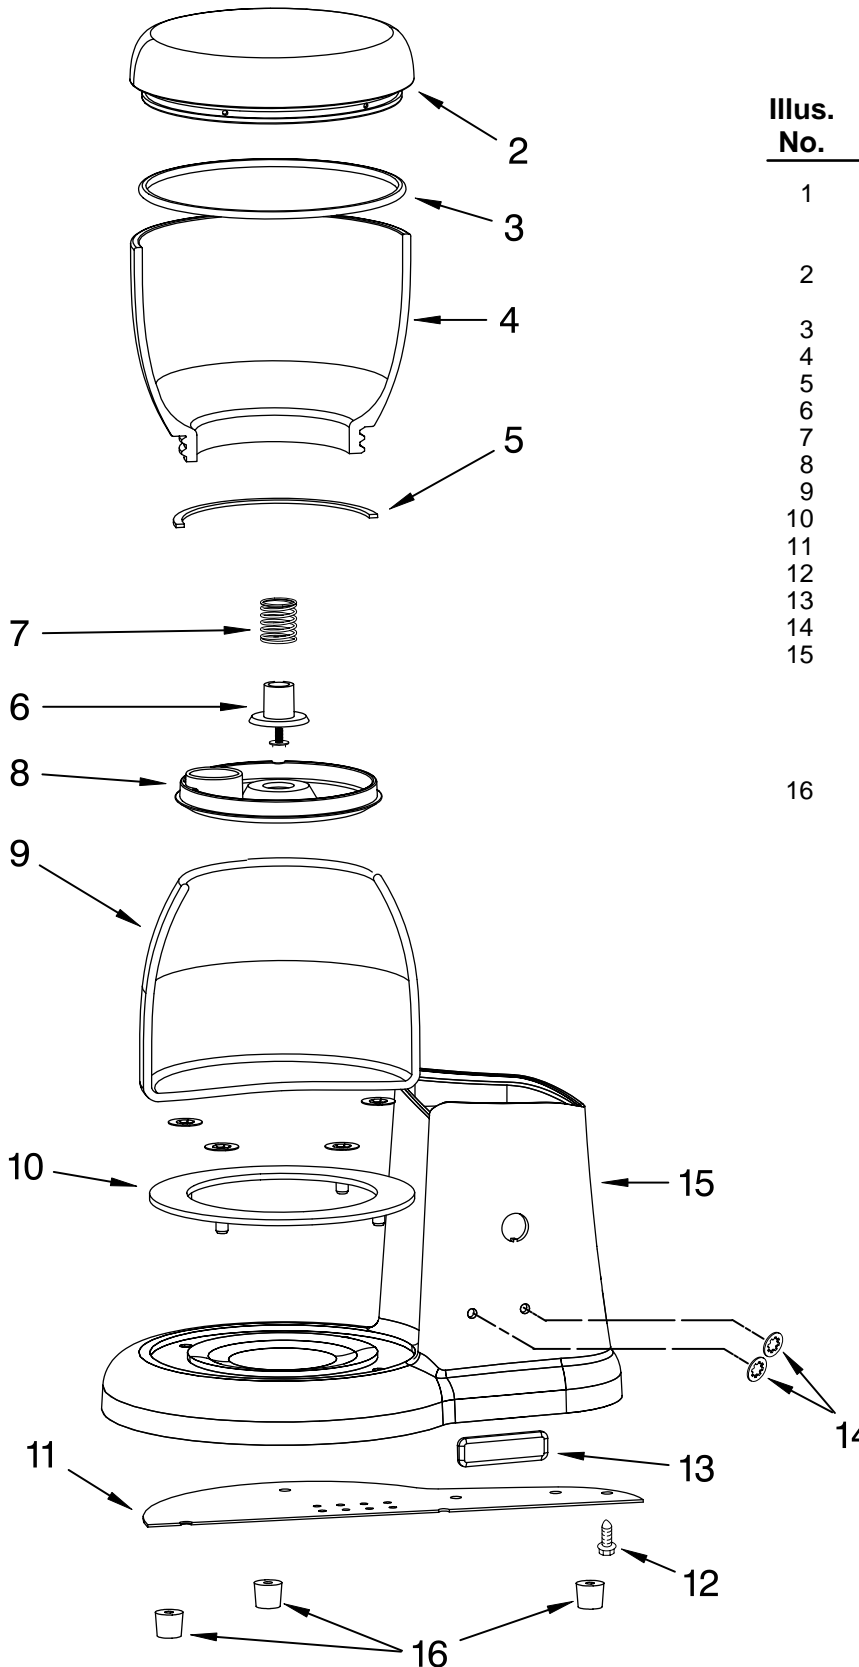

PARTS LIST

for

KitchenAid®

ARTISAN COFFEE GRINDER

MODELS:

5KCG100SPM0 (Pearl Metallic)

5KCG100SER0 (Empire Red)

5KCG100SOB0 (Onyx Black)

5KCG100SAC0 (Almond Creme)

FOR CUSTOMER SATISFACTION ALWAYS USE
FACTORY SPECIFICATION PARTS

PEDESTAL JAR ASSEMBLY PARTS

For Model: 5KCG100S__0

Illus. No.	Part No.	DESCRIPTION
1		Literature Parts
	8212325	Use and Care Guide
	8212266	Repair Parts List
2		Lid, Bean Jar
	4176717	Black
3	4176731	O-Ring, Lid
4	4176730	Jar, Bean
5	4176729	Seal, Bean Jar
6	4176723	Nozzle, Holder
7	4176715	Spring, Housing
8	4176721	Cover, Nozzle
9	4176728	Jar, Coffee Ground
10	4176722	Ring, Abrasion
11	4176703	Cover, Baseplate
12	4176760	Screw
13	4176701	Nameplate
14	4176713	Lockwasher
15		Pedestal Assy
	8212331	Pearl Metallic
	8212322	Empire Red
	8212335	Onyx Black
	8212338	Almond Creme
16	4176725	Foot, Rubber

FOR ORDERING INFORMATION REFER TO PARTS PRICE LIST

MOTOR HOUSING AND BURR ASSEMBLY PARTS

For Model: 5KCG100S_0

Illus. No.	Part No.	DESCRIPTION
------------	----------	-------------

1	4176695	Guard, Finger
2	4176696	Vent
3	4176713	Lockwasher
4	8212392	Pin, Detent
5	4176754	Bolt, Knob
6		Knob, Selector
	4176718	Black
7	8212394	Spring, Detent
8	4176716	Screw, Adjustment
9	4176705	Screw, Bezel
10	4176697	Bezel, Gearbox
11	4176694	Auger Assy
12	4176712	Screw, Socket
13	4176702	Burr Assy
14		Housing, Motor
	4176698	Pearl Metallic
	8212320	Empire Red
	8212333	Onyx Black
	8212336	Almond Creme

FOR ORDERING INFORMATION REFER TO PARTS PRICE LIST

MOTOR AND CONTROL PARTS

For Model: 5KCG100S_0

Illus. No.	Part No.	DESCRIPTION
1	4176707	Bushing, Copper
2	8212324	Motor, 220V-240V
3	4176726	Seal, Vibration
4		Cap, Motor
	4176699	Pearl Metallic
	8212321	Empire Red
	8212334	Onyx Black
	8212337	Almond Creme
5	4176755	Screw, Motor Cap
6	4176734	Tube, Housing
7	4176710	Nut, Switch
8	4176713	Lockwasher
9	8212328	Cord, Power
10	8212323	PCB Board, 220V
11	8212330	Switch, Toggle
12	4176724	Spacer
13	4176720	Plate, Motor