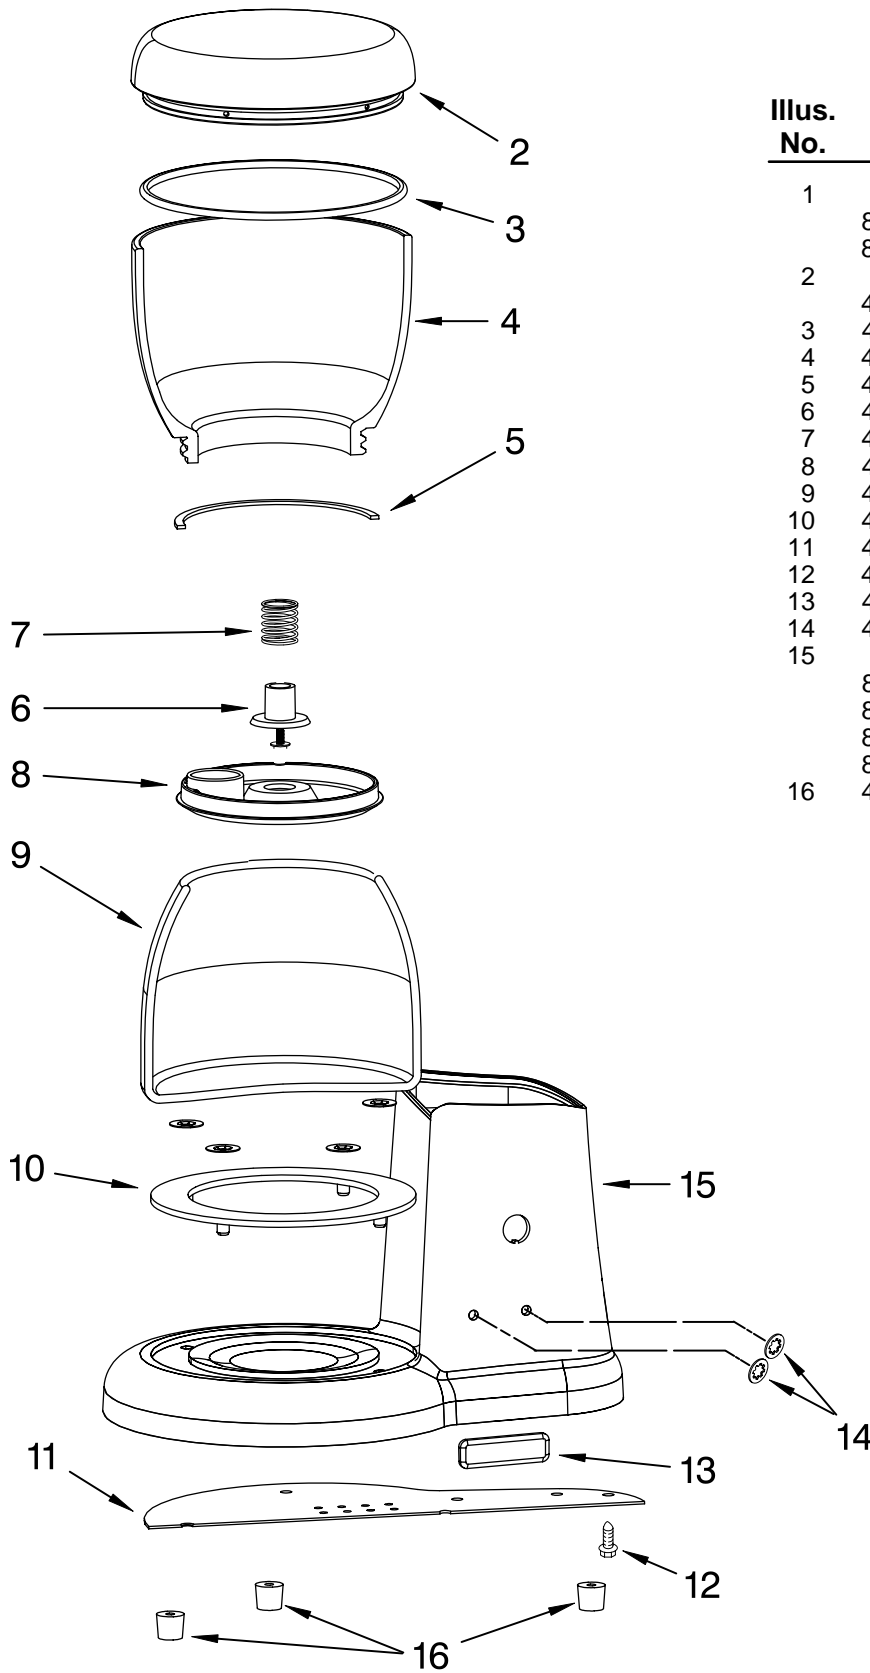

PEDESTAL JAR ASSEMBLY PARTS For Model: 5KCG100S_0

[Find Your KITCHENAID Small Appliance Parts - Select From 538 Models](#)

----- Manual continues below -----

PARTS LIST

for

KitchenAid®

ARTISAN COFFEE GRINDER

MODELS:

5KCG100SPM0 (Pearl Metallic)

5KCG100SER0 (Empire Red)

5KCG100SOB0 (Onyx Black)

5KCG100SAC0 (Almond Creme)

FOR CUSTOMER SATISFACTION ALWAYS USE
FACTORY SPECIFICATION PARTS

PEDESTAL JAR ASSEMBLY PARTS

For Model: 5KCG100S__0

Illus. No.	Part No.	DESCRIPTION
1		Literature Parts
	8212325	Use and Care Guide
	8212266	Repair Parts List
2		Lid, Bean Jar
	4176717	Black
3	4176731	O-Ring, Lid
4	4176730	Jar, Bean
5	4176729	Seal, Bean Jar
6	4176723	Nozzle, Holder
7	4176715	Spring, Housing
8	4176721	Cover, Nozzle
9	4176728	Jar, Coffee Ground
10	4176722	Ring, Abrasion
11	4176703	Cover, Baseplate
12	4176760	Screw
13	4176701	Nameplate
14	4176713	Lockwasher
15		Pedestal Assy
	8212331	Pearl Metallic
	8212322	Empire Red
	8212335	Onyx Black
	8212338	Almond Creme
16	4176725	Foot, Rubber

FOR ORDERING INFORMATION REFER TO PARTS PRICE LIST

MOTOR HOUSING AND BURR ASSEMBLY PARTS

For Model: 5KCG100S__0

Illus. No.	Part No.	DESCRIPTION
1	4176695	Guard, Finger
2	4176696	Vent
3	4176713	Lockwasher
4	8212392	Pin, Detent
5	4176754	Bolt, Knob
6		Knob, Selector
	4176718	Black
7	8212394	Spring, Detent
8	4176716	Screw, Adjustment
9	4176705	Screw, Bezel
10	4176697	Bezel, Gearbox
11	4176694	Auger Assy
12	4176712	Screw, Socket
13	4176702	Burr Assy
14		Housing, Motor
	4176698	Pearl Metallic
	8212320	Empire Red
	8212333	Onyx Black
	8212336	Almond Creme