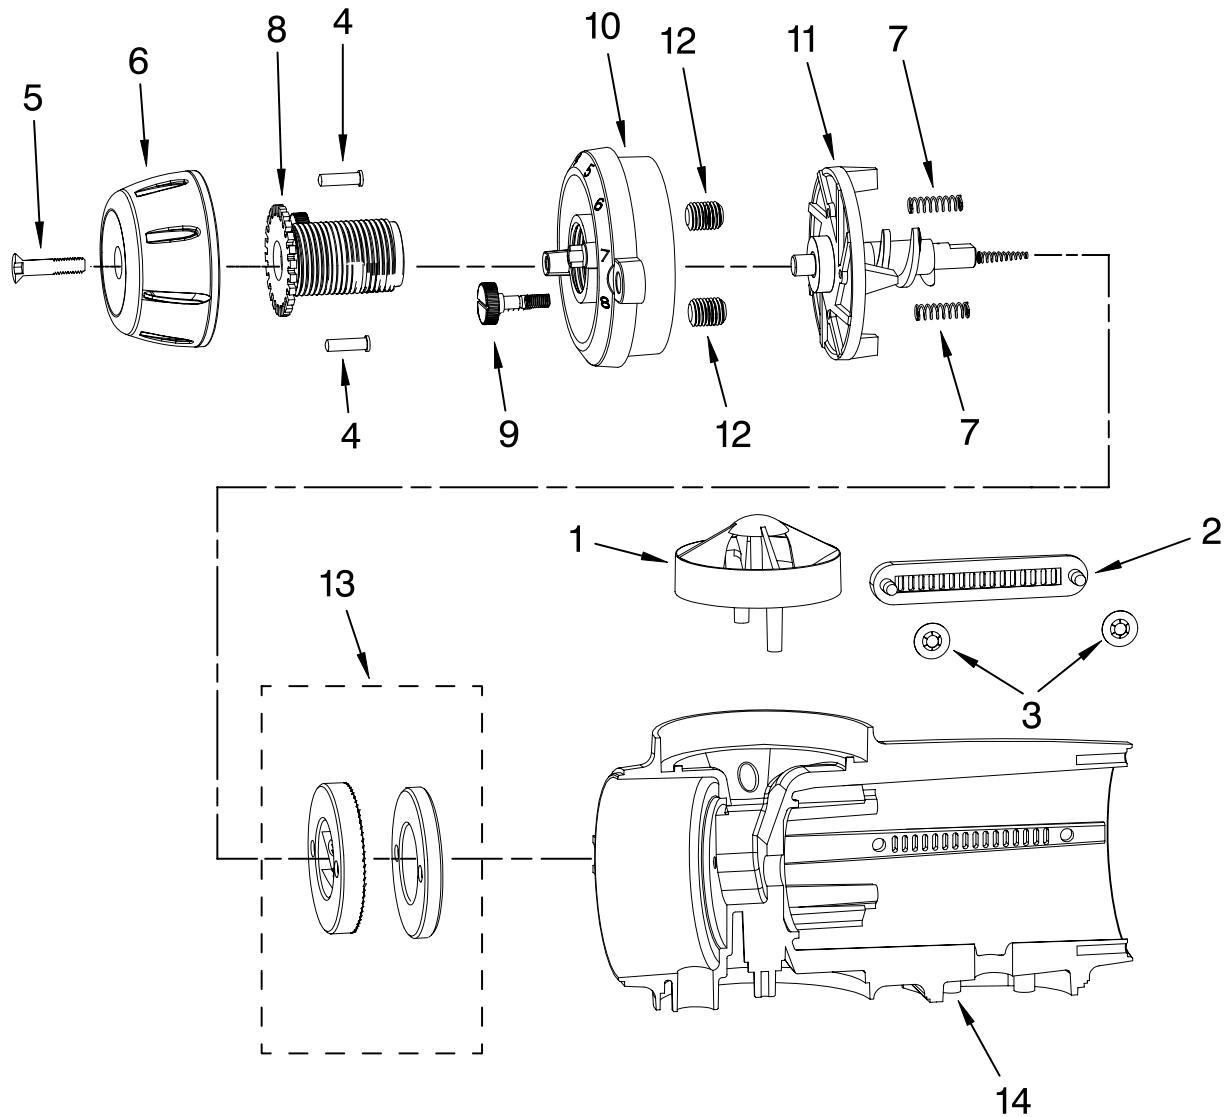

PEDESTAL JAR ASSEMBLY PARTS For Model: 5KCG100S_0

[Find Your KITCHENAID Small Appliance Parts - Select From 538 Models](#)

----- Manual continues below -----

PARTS LIST

for

KitchenAid®

ARTISAN COFFEE GRINDER

For Model: 5KCG100S__0

Illus. No.	Part No.	DESCRIPTION
1		Literature Parts
	8212325	Use and Care Guide
	8212266	Repair Parts List
2		Lid, Bean Jar
	4176717	Black
3	4176731	O-Ring, Lid
4	4176730	Jar, Bean
5	4176729	Seal, Bean Jar
6	4176723	Nozzle, Holder
7	4176715	Spring, Housing
8	4176721	Cover, Nozzle
9	4176728	Jar, Coffee Ground
10	4176722	Ring, Abrasion
11	4176703	Cover, Baseplate
12	4176760	Screw
13	4176701	Nameplate
14	4176713	Lockwasher
15		Pedestal Assy
	8212331	Pearl Metallic
	8212322	Empire Red
	8212335	Onyx Black
	8212338	Almond Creme
16	4176725	Foot, Rubber

FOR ORDERING INFORMATION REFER TO PARTS PRICE LIST

MOTOR HOUSING AND BURR ASSEMBLY PARTS

For Model: 5KCG100S__0

Illus. No.	Part No.	DESCRIPTION
1	4176695	Guard, Finger
2	4176696	Vent
3	4176713	Lockwasher
4	8212392	Pin, Detent
5	4176754	Bolt, Knob
6		Knob, Selector
	4176718	Black
7	8212394	Spring, Detent
8	4176716	Screw, Adjustment
9	4176705	Screw, Bezel
10	4176697	Bezel, Gearbox
11	4176694	Auger Assy
12	4176712	Screw, Socket
13	4176702	Burr Assy
14		Housing, Motor
	4176698	Pearl Metallic
	8212320	Empire Red
	8212333	Onyx Black
	8212336	Almond Creme

FOR ORDERING INFORMATION REFER TO PARTS PRICE LIST

MOTOR AND CONTROL PARTS

For Model: 5KCG100S__0

Illus. No.	Part No.	DESCRIPTION
1	4176707	Bushing, Copper
2	8212324	Motor, 220V-240V
3	4176726	Seal, Vibration
4		Cap, Motor
	4176699	Pearl Metallic
	8212321	Empire Red
	8212334	Onyx Black
	8212337	Almond Creme
5	4176755	Screw, Motor Cap
6	4176734	Tube, Housing
7	4176710	Nut, Switch
8	4176713	Lockwasher
9	8212328	Cord, Power
10	8212323	PCB Board, 220V
11	8212330	Switch, Toggle
12	4176724	Spacer
13	4176720	Plate, Motor