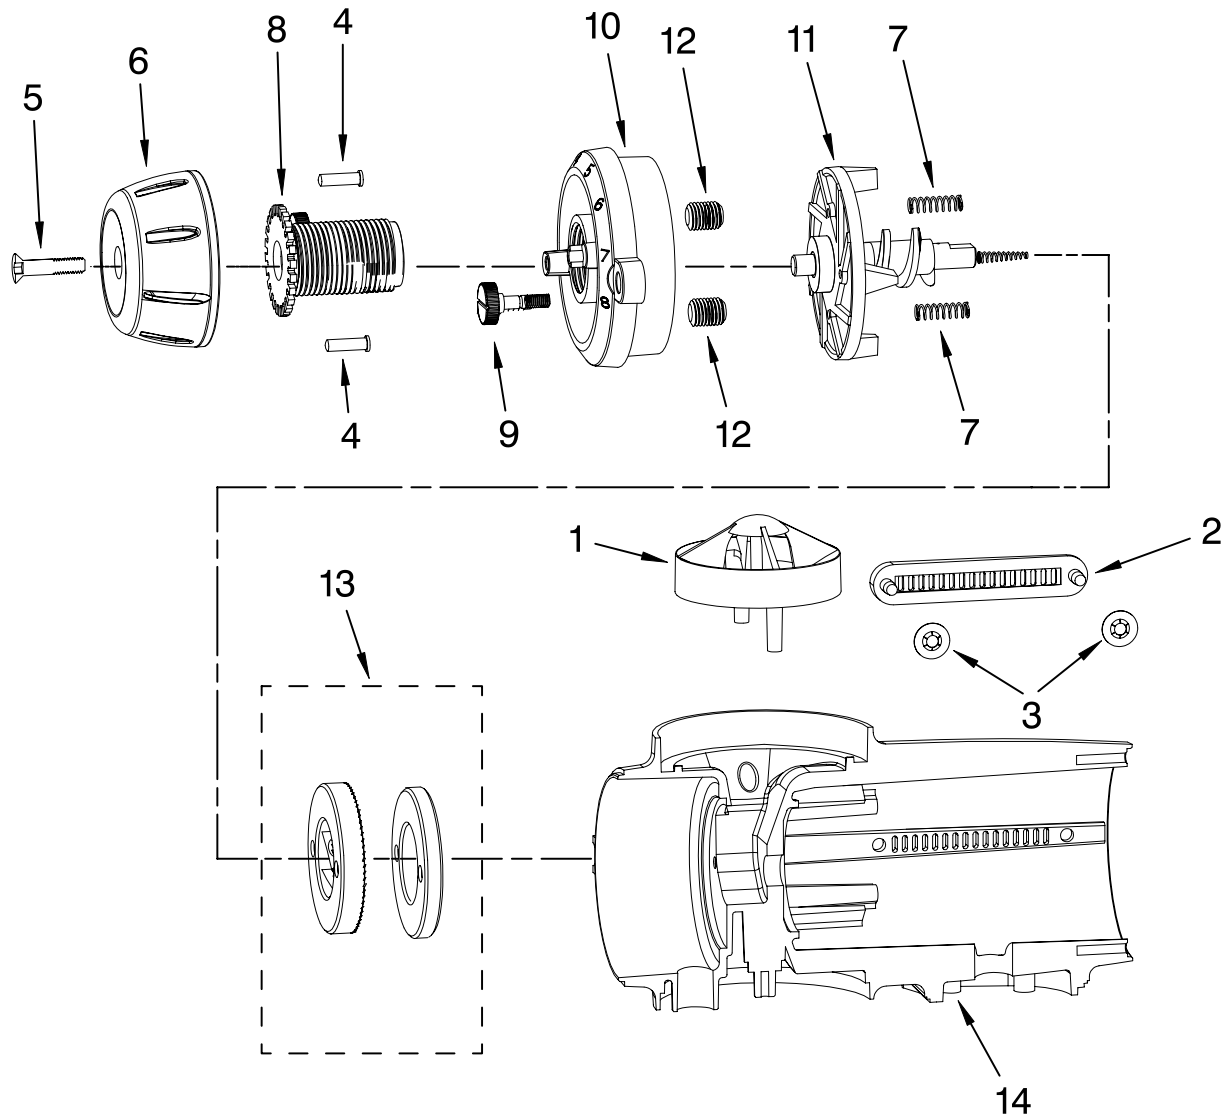

MOTOR HOUSING AND BURR ASSEMBLY PARTS

For Model: 5KCG100S__0

Illus. No.	Part No.	DESCRIPTION
1	4176695	Guard, Finger
2	4176696	Vent
3	4176713	Lockwasher
4	8212392	Pin, Detent
5	4176754	Bolt, Knob
6		Knob, Selector
	4176718	Black
7	8212394	Spring, Detent
8	4176716	Screw, Adjustment
9	4176705	Screw, Bezel
10	4176697	Bezel, Gearbox
11	4176694	Auger Assy
12	4176712	Screw, Socket
13	4176702	Burr Assy
14		Housing, Motor
	4176698	Pearl Metallic
	8212320	Empire Red
	8212333	Onyx Black
	8212336	Almond Creme

FOR ORDERING INFORMATION REFER TO PARTS PRICE LIST