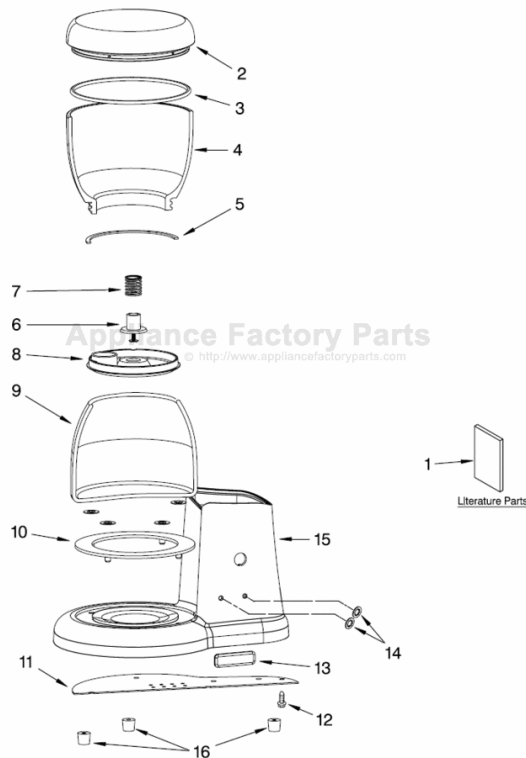

# KITCHENAID 5KCG100SPM0 Owner's Manual

[Shop genuine replacement parts for KITCHENAID  
5KCG100SPM0](#)

## PEDESTAL JAR ASSEMBLY PARTS For Model: 5KCG100S\_0

[Find Your KITCHENAID Small Appliance Parts - Select From 538 Models](#)

----- Manual continues below -----

# PARTS LIST

for

# PEDESTAL JAR ASSEMBLY PARTS

For Model: 5KCG100S\_\_0

Illus. No.	Part No.	DESCRIPTION
1		Literature Parts
	8212325	Use and Care Guide
	8212266	Repair Parts List
2		Lid, Bean Jar
	4176717	Black
3	4176731	O-Ring, Lid
4	4176730	Jar, Bean
5	4176729	Seal, Bean Jar
6	4176723	Nozzle, Holder
7	4176715	Spring, Housing
8	4176721	Cover, Nozzle
9	4176728	Jar, Coffee Ground
10	4176722	Ring, Abrasion
11	4176703	Cover, Baseplate
12	4176760	Screw
13	4176701	Nameplate
14	4176713	Lockwasher
15		Pedestal Assy
	8212331	Pearl Metallic
	8212322	Empire Red
	8212335	Onyx Black
	8212338	Almond Creme
16	4176725	Foot, Rubber