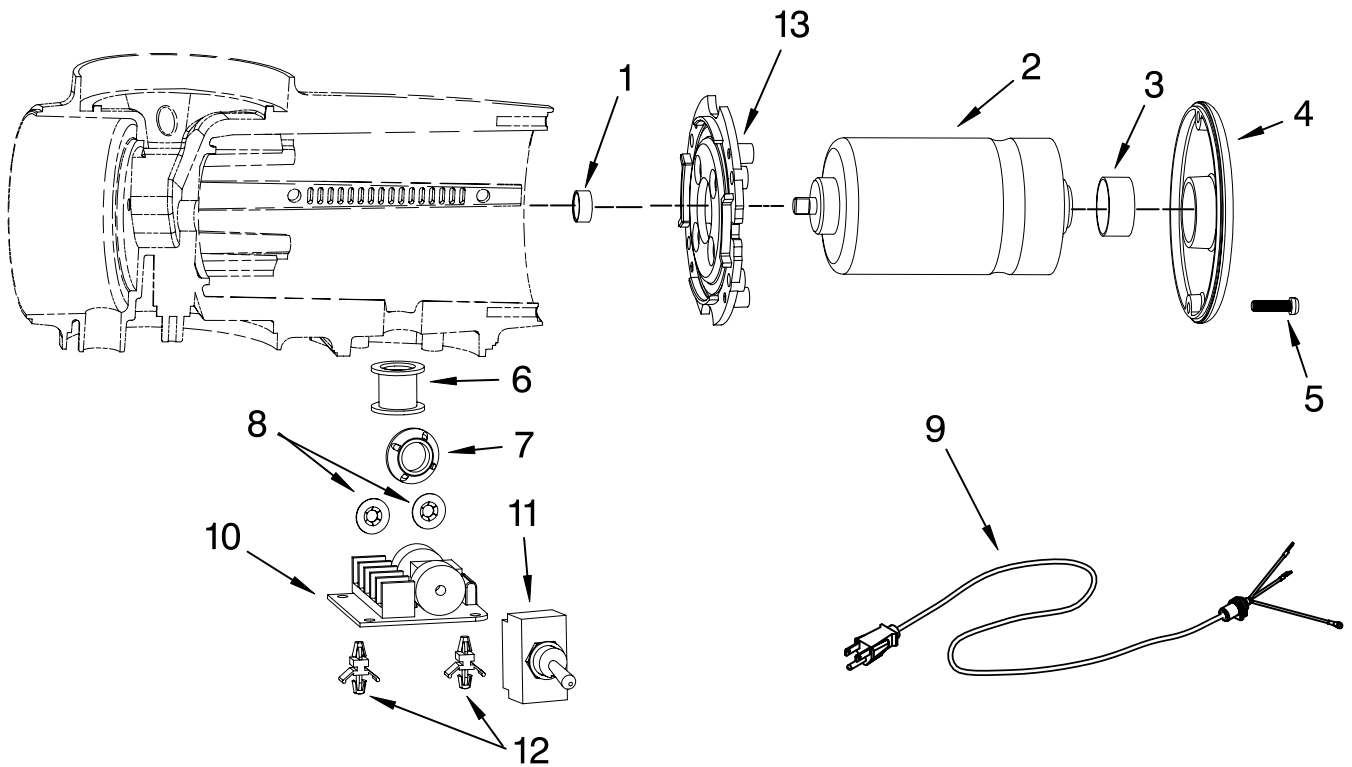

MOTOR AND CONTROL PARTS

For Model: 5KCG100S__0

Illus. No.	Part No.	DESCRIPTION
1	4176707	Bushing, Copper
2	8212324	Motor, 220V-240V
3	4176726	Seal, Vibration
4		Cap, Motor
	4176699	Pearl Metallic
	8212321	Empire Red
	8212334	Onyx Black
	8212337	Almond Creme
5	4176755	Screw, Motor Cap
6	4176734	Tube, Housing
7	4176710	Nut, Switch
8	4176713	Lockwasher
9	8212328	Cord, Power
10	8212323	PCB Board, 220V
11	8212330	Switch, Toggle
12	4176724	Spacer
13	4176720	Plate, Motor

**FOLLOWING PARTS
NOT ILLUSTRATED**

- 4176764 Scoop, Coffee
- 4176763 Brush, Cleaning

FOR ORDERING INFORMATION REFER TO PARTS PRICE LIST