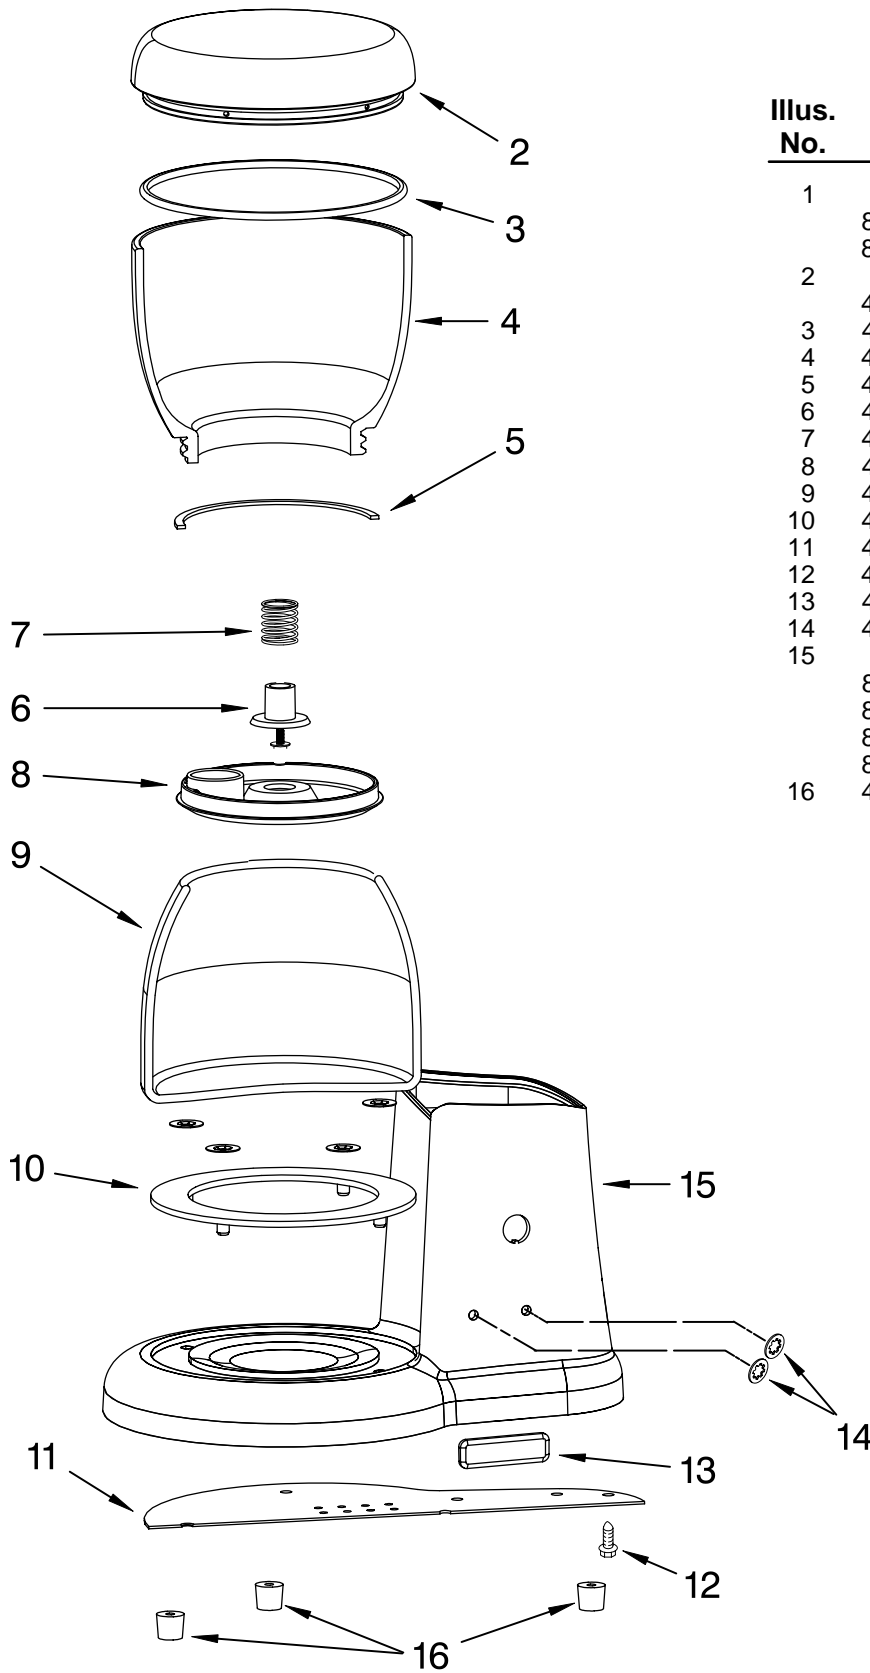

# PEDESTAL JAR ASSEMBLY PARTS

For Model: 5KCG100S\_\_0

Illus. No.	Part No.	DESCRIPTION
1		Literature Parts
	8212325	Use and Care Guide
	8212266	Repair Parts List
2		Lid, Bean Jar
	4176717	Black
3	4176731	O-Ring, Lid
4	4176730	Jar, Bean
5	4176729	Seal, Bean Jar
6	4176723	Nozzle, Holder
7	4176715	Spring, Housing
8	4176721	Cover, Nozzle
9	4176728	Jar, Coffee Ground
10	4176722	Ring, Abrasion
11	4176703	Cover, Baseplate
12	4176760	Screw
13	4176701	Nameplate
14	4176713	Lockwasher
15		Pedestal Assy
	8212331	Pearl Metallic
	8212322	Empire Red
	8212335	Onyx Black
	8212338	Almond Creme
16	4176725	Foot, Rubber