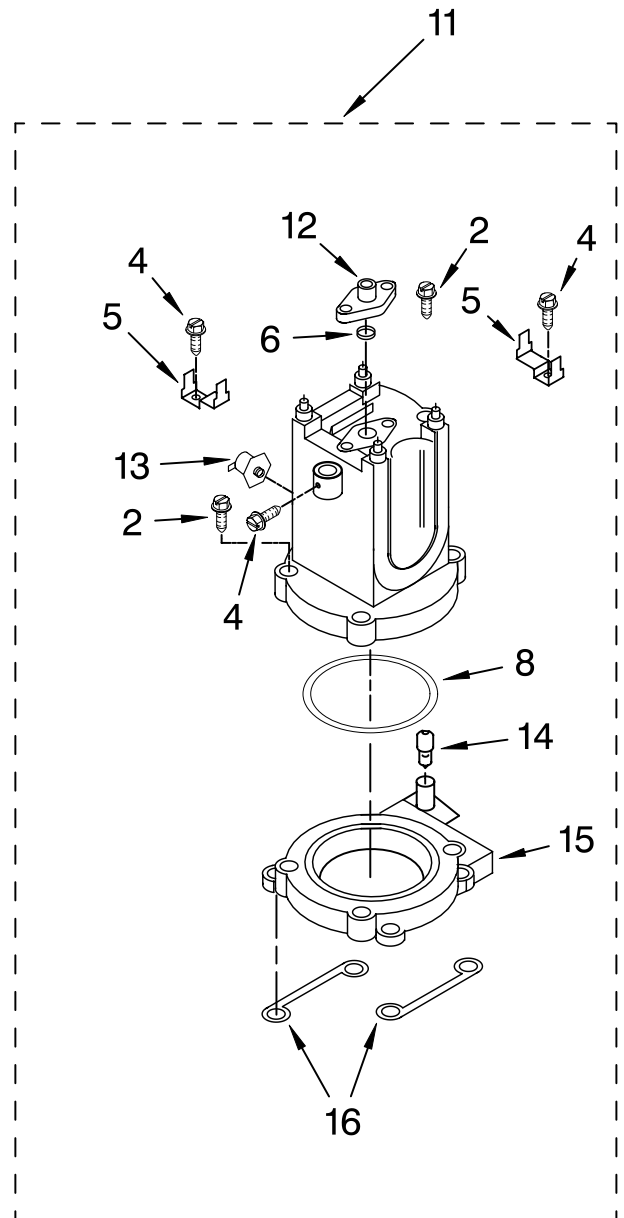

----- Manual continues below -----

PARTS LIST

for

KitchenAid®

ARTISAN ESPRESSO MAKER

INTERNATIONAL MODELS:

5KES100APM0 (Pearl Metallic – Australia)
5KES100AER0 (Empire Red – Australia)
5KES100BPM0 (Pearl Metallic – Britain)
5KES100BER0 (Empire Red – Britain)
5KES100BOB0 (Onyx Black – Britain)
5KES100BAC0 (Almond Creme – Britain)
5KES100EPM0 (Pearl Metallic – Europe)
5KES100EER0 (Empire Red – Europe)
5KES100EOB0 (Onyx Black – Europe)
5KES100EAC0 (Almond Creme – Europe)
5KES100SPM0 (Pearl Metallic – Switzerland)
5KES100SER0 (Empire Red – Switzerland)
5KES100SOB0 (Onyx Black – Switzerland)
5KES100SAC0 (Almond Creme – Switzerland)

FOR CUSTOMER SATISFACTION ALWAYS USE
FACTORY SPECIFICATION PARTS

UPPER HOUSING AND CONTROLS

For Models: 5KES100__0

Illus. No.	Part No.	DESCRIPTION
1		Literature Parts
	8212205	Guide, Use & Care
	8204577	Wiring Diagram
	8212198	Repair Parts List
2	4176403	Cup Guard Assembly
3	4176404	Screw
4	4176405	Lid, Tank
5		Cabinet – Upper
	4176406	Pearl Metallic
	4176407	Empire Red
	8212215	Onyx Black
	8212216	Almond Creme

Illus. No.	Part No.	DESCRIPTION
6	4176408	Rod
7	4176409	Screw
8	8212199	Gauge, Coffee
9	8212200	Gauge, Steam
10	4176410	Ring, Trim Gauge
11	4176411	Switch – On/Off
12	4176412	Bracket, Switch
13	4176413	Screw
14	8212201	Light & Wire Assy

FOR ORDERING INFORMATION REFER TO PARTS PRICE LIST

BOILER ASSEMBLIES

For Models: 5KES100__0

Illus. No.	Part No.	DESCRIPTION
1	4176446	Boiler – Coffee
2	8211631	Screw
3	8211632	Support, Gauge Sensor
4	8211633	Screw
5	8211634	Clamp, Thermo Fuse