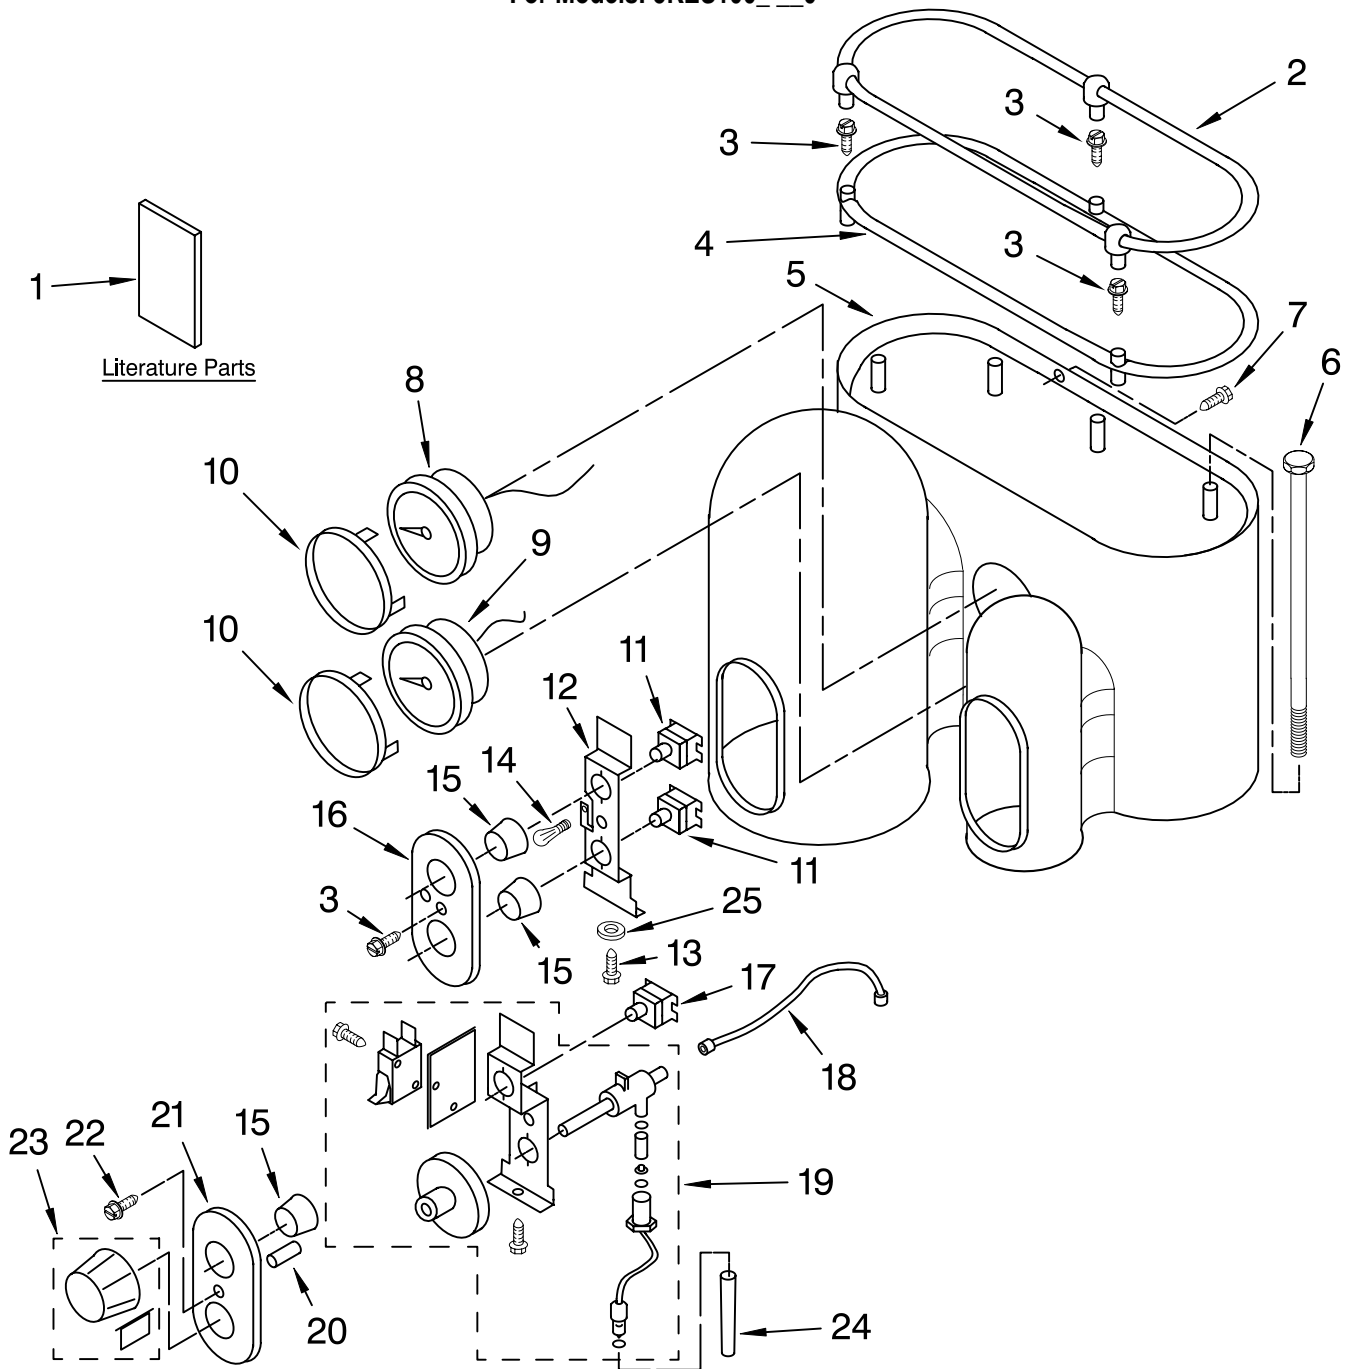

----- Manual continues below -----

PARTS LIST

for

KitchenAid®

ARTISAN ESPRESSO MAKER

INTERNATIONAL MODELS:

5KES100APM0 (Pearl Metallic – Australia)
5KES100AER0 (Empire Red – Australia)
5KES100BPM0 (Pearl Metallic – Britain)
5KES100BER0 (Empire Red – Britain)
5KES100BOB0 (Onyx Black – Britain)
5KES100BAC0 (Almond Creme – Britain)
5KES100EPM0 (Pearl Metallic – Europe)
5KES100EER0 (Empire Red – Europe)
5KES100EOB0 (Onyx Black – Europe)
5KES100EAC0 (Almond Creme – Europe)
5KES100SPM0 (Pearl Metallic – Switzerland)
5KES100SER0 (Empire Red – Switzerland)
5KES100SOB0 (Onyx Black – Switzerland)
5KES100SAC0 (Almond Creme – Switzerland)

FOR CUSTOMER SATISFACTION ALWAYS USE
FACTORY SPECIFICATION PARTS

UPPER HOUSING AND CONTROLS

For Models: 5KES100__0

Illus. No.	Part No.	DESCRIPTION
1		Literature Parts
	8212205	Guide, Use & Care
	8204577	Wiring Diagram
	8212198	Repair Parts List
2	4176403	Cup Guard Assembly
3	4176404	Screw
4	4176405	Lid, Tank
5		Cabinet – Upper
	4176406	Pearl Metallic
	4176407	Empire Red
	8212215	Onyx Black
	8212216	Almond Creme

Illus. No.	Part No.	DESCRIPTION
6	4176408	Rod
7	4176409	Screw
8	8212199	Gauge, Coffee
9	8212200	Gauge, Steam
10	4176410	Ring, Trim Gauge
11	4176411	Switch – On/Off
12	4176412	Bracket, Switch
13	4176413	Screw
14	8212201	Light & Wire Assy

FOR ORDERING INFORMATION REFER TO PARTS PRICE LIST

PUMP ASSEMBLY

For Models: 5KES100__0

Illus. No.	Part No.	DESCRIPTION
1	8211480	Pump Assembly
2	8211645	Pipe, Suction
3	8211646	Pipe, SL
4	8211647	Clamp, Hose
5	8212221	Valve, Solenoid (3-Way)
6	8211649	Gasket
7	8211650	Fitting, Input