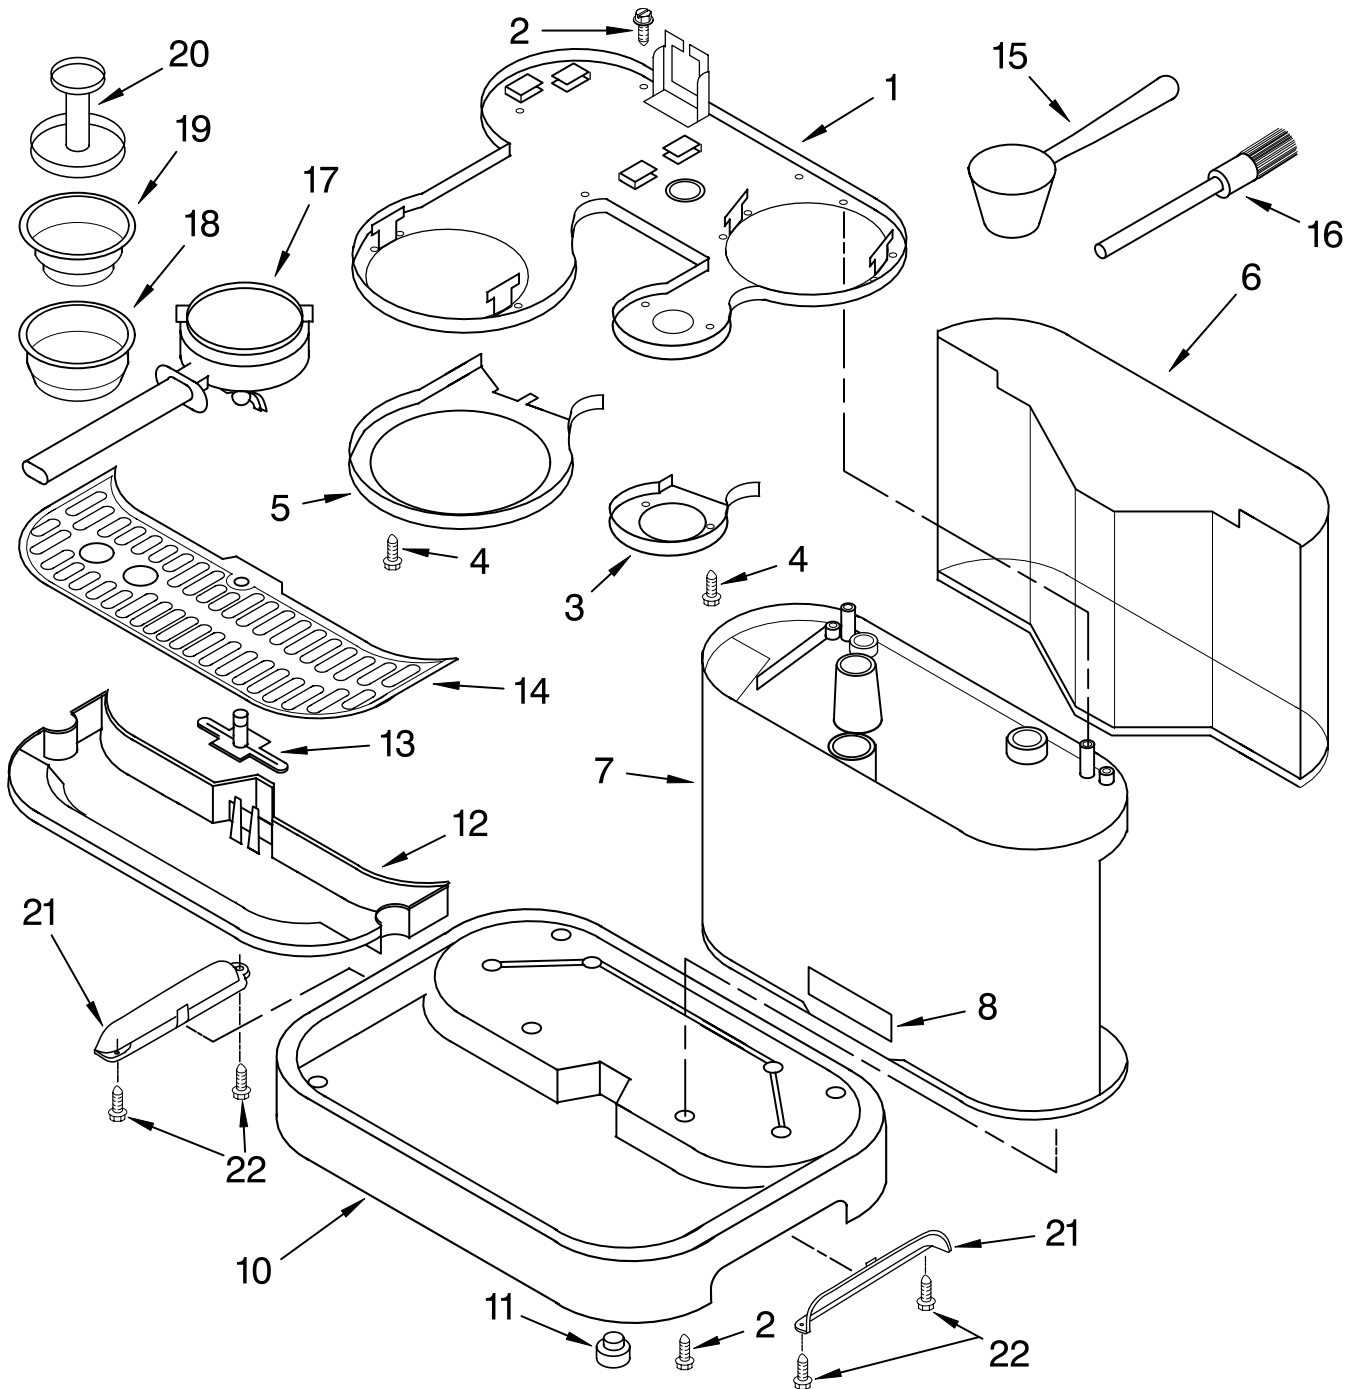

FOR ORDERING INFORMATION REFER TO PARTS PRICE LIST

BOILER ASSEMBLIES

For Models: 5KES100__0

Illus. No.	Part No.	DESCRIPTION
1	4176446	Boiler – Coffee
2	8211631	Screw
3	8211632	Support, Gauge Sensor
4	8211633	Screw
5	8211634	Clamp, Thermo Fuse

Illus. No.	Part No.	DESCRIPTION
6	8211635	Gasket
7	8211636	Thermostat, Coffee
8	8211637	Gasket
9	8211638	Pipe, Copper
10	8211639	Body, Unit

Illus. No.	Part No.	DESCRIPTION
11	4176448	Boiler, Espresso
12	8211640	Body, Steam Pipe
13	8211641	Thermostat, Steam
14	8211642	Fitting
15	8211643	Flange, Steam Boiler
16	8211644	Gasket, Insulating

FOR ORDERING INFORMATION REFER TO PARTS PRICE LIST

LOWER HOUSING AND BASE PARTS

For Models: 5KES100__0

Illus. No.	Part No.	DESCRIPTION
1	4176426	Plate, Cabinet
2	4176404	Screw
3	4176428	Trim, Steam Pod
4	4176427	Screw
5	4176429	Trim, Coffee
6	4176430	Tank, Water
7	8212219	Pearl Metallic
	8212220	Empire Red
	8212217	Onyx Black
	8212218	Almond Creme

Illus. No.	Part No.	DESCRIPTION
8	8212204	Nameplate
10	4176435	Base Assembly, (includes feet)
11	4176436	Foot
12	4176437	Tray, Drip
13	4176438	Floater, Red
14	4176439	Grid
15	4176440	Scoop, Coffee

Illus. No.	Part No.	DESCRIPTION
16	4176441	Brush, Cleaning
17	4176442	Holder, Filter
18	4176443	Filter, 2-Cup
19	4176444	Filter, 1-Cup
20	4176445	Tamper, Coffee
21	8212222	Handle
22	8212223	Screw