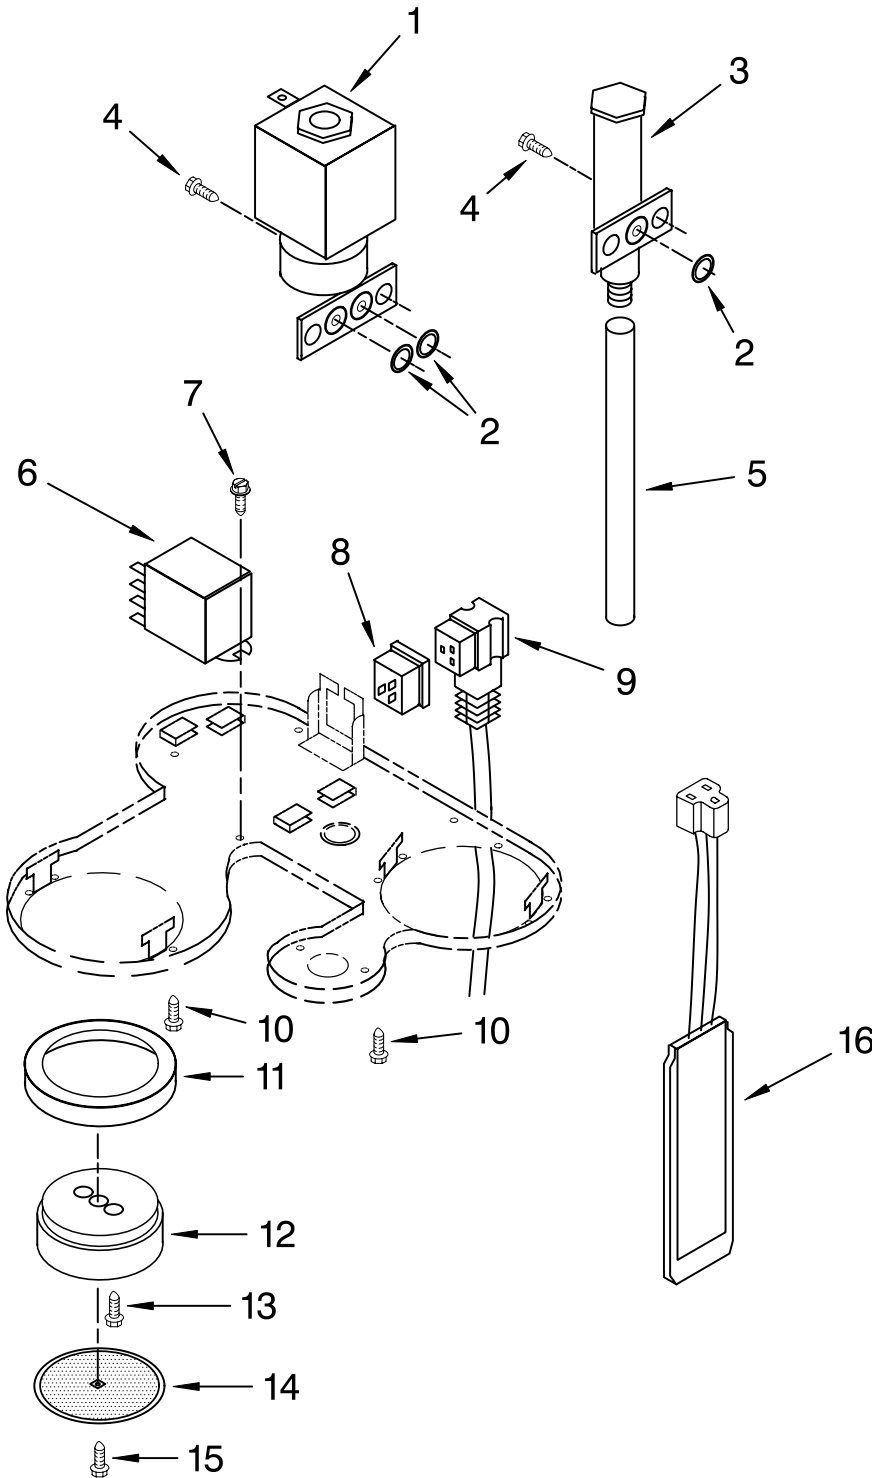

FOR ORDERING INFORMATION REFER TO PARTS PRICE LIST

LOWER HOUSING AND BASE PARTS

For Models: 5KES100__0

Illus. No.	Part No.	DESCRIPTION
1	4176426	Plate, Cabinet
2	4176404	Screw
3	4176428	Trim, Steam Pod
4	4176427	Screw
5	4176429	Trim, Coffee
6	4176430	Tank, Water
7		Cabinet Body
	8212219	Pearl Metallic
	8212220	Empire Red
	8212217	Onyx Black
	8212218	Almond Creme

Illus. No.	Part No.	DESCRIPTION
8	8212204	Nameplate
10	4176435	Base Assembly, (includes feet)
11	4176436	Foot
12	4176437	Tray, Drip
13	4176438	Floater, Red
14	4176439	Grid
15	4176440	Scoop, Coffee

Illus. No.	Part No.	DESCRIPTION
16	4176441	Brush, Cleaning
17	4176442	Holder, Filter
18	4176443	Filter, 2-Cup
19	4176444	Filter, 1-Cup
20	4176445	Tamper, Coffee
21	8212222	Handle
22	8212223	Screw

FOR ORDERING INFORMATION REFER TO PARTS PRICE LIST

PUMP ASSEMBLY

For Models: 5KES100__0

Illus. No.	Part No.	DESCRIPTION	Illus. No.	Part No.	DESCRIPTION	Illus. No.	Part No.	DESCRIPTION
1	8211480	Pump Assembly	8	8211651	Screw, M 5 x 12	12	8211655	Valve Assembly
2	8211645	Pipe, Suction	9	8211652	Pipe Assembly	13	8211656	Gasket, Valve
3	8211646	Pipe, SL	10	8211653	Protector, Pipe	14	8211657	Pipe Assembly
4	8211647	Clamp, Hose	11	8212212	Support, Pump (Ulka)	15	8212211	Pump w/Thermostat
5	8212221	Valve, Solenoid (3-Way)				16	8211659	Fitting, "T"
6	8211649	Gasket				17	8211664	Connector, Pump Suction
7	8211650	Fitting, Input						

FOR ORDERING INFORMATION REFER TO PARTS PRICE LIST

ELECTRICAL PARTS

For Models: 5KES100__0

Illus. No.	Part No.	DESCRIPTION
1	8212213	Valve, Solenoid (2-Way) Valve
2	8211649	Gasket
3	8211666	Valve, Steam
4	8211651	Screw
5	8211667	Valve, Exhaust Pipe
6	8212210	Relay, 230V
7	8211668	Screw
8	8211483	Plug
9	8212206	Cord, Power European
	8212207	Britain
	8212208	Swiss
	8212209	Australian
10	4176427	Screw
11	4176454	Gasket
12	4176455	Shower Disc Assy.
13	4176456	Screw
14	4176457	Disc, Shower
15	4176458	Screw
16	8212214	MOV Board, 230V