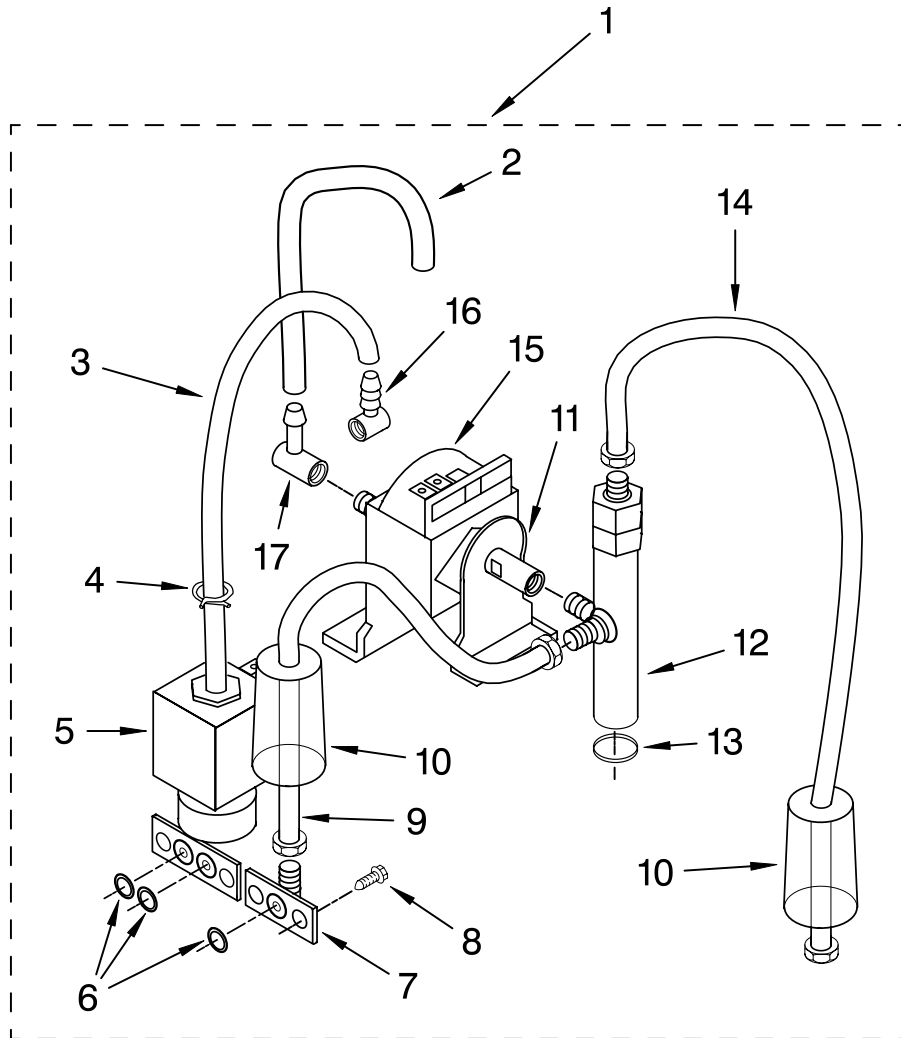

FOR ORDERING INFORMATION REFER TO PARTS PRICE LIST

LOWER HOUSING AND BASE PARTS

For Models: 5KES100__0

Illus. No.	Part No.	DESCRIPTION
1	4176426	Plate, Cabinet
2	4176404	Screw
3	4176428	Trim, Steam Pod
4	4176427	Screw
5	4176429	Trim, Coffee
6	4176430	Tank, Water
7	8212219	Pearl Metallic
	8212220	Empire Red
	8212217	Onyx Black
	8212218	Almond Creme

Illus. No.	Part No.	DESCRIPTION
8	8212204	Nameplate
10	4176435	Base Assembly, (includes feet)
11	4176436	Foot
12	4176437	Tray, Drip
13	4176438	Floater, Red
14	4176439	Grid
15	4176440	Scoop, Coffee

Illus. No.	Part No.	DESCRIPTION
16	4176441	Brush, Cleaning
17	4176442	Holder, Filter
18	4176443	Filter, 2-Cup
19	4176444	Filter, 1-Cup
20	4176445	Tamper, Coffee
21	8212222	Handle
22	8212223	Screw

FOR ORDERING INFORMATION REFER TO PARTS PRICE LIST

PUMP ASSEMBLY

For Models: 5KES100__0

Illus. No.	Part No.	DESCRIPTION	Illus. No.	Part No.	DESCRIPTION	Illus. No.	Part No.	DESCRIPTION
1	8211480	Pump Assembly	8	8211651	Screw, M 5 x 12	12	8211655	Valve Assembly
2	8211645	Pipe, Suction	9	8211652	Pipe Assembly	13	8211656	Gasket, Valve
3	8211646	Pipe, SL	10	8211653	Protector, Pipe	14	8211657	Pipe Assembly
4	8211647	Clamp, Hose	11	8212212	Support, Pump (Ulka)	15	8212211	Pump w/Thermostat
5	8212221	Valve, Solenoid (3-Way)				16	8211659	Fitting, "T"
6	8211649	Gasket				17	8211664	Connector, Pump Suction
7	8211650	Fitting, Input						

FOR ORDERING INFORMATION REFER TO PARTS PRICE LIST

ELECTRICAL PARTS

For Models: 5KES100__0

Illus. No.	Part No.	DESCRIPTION
1	8212213	Valve, Solenoid (2-Way) Valve
2	8211649	Gasket
3	8211666	Valve, Steam
4	8211651	Screw
5	8211667	Valve, Exhaust Pipe
6	8212210	Relay, 230V
7	8211668	Screw
8	8211483	Plug
9		Cord, Power
	8212206	European
	8212207	Britain
	8212208	Swiss
	8212209	Australian
10	4176427	Screw
11	4176454	Gasket
12	4176455	Shower Disc Assy.
13	4176456	Screw
14	4176457	Disc, Shower
15	4176458	Screw
16	8212214	MOV Board, 230V