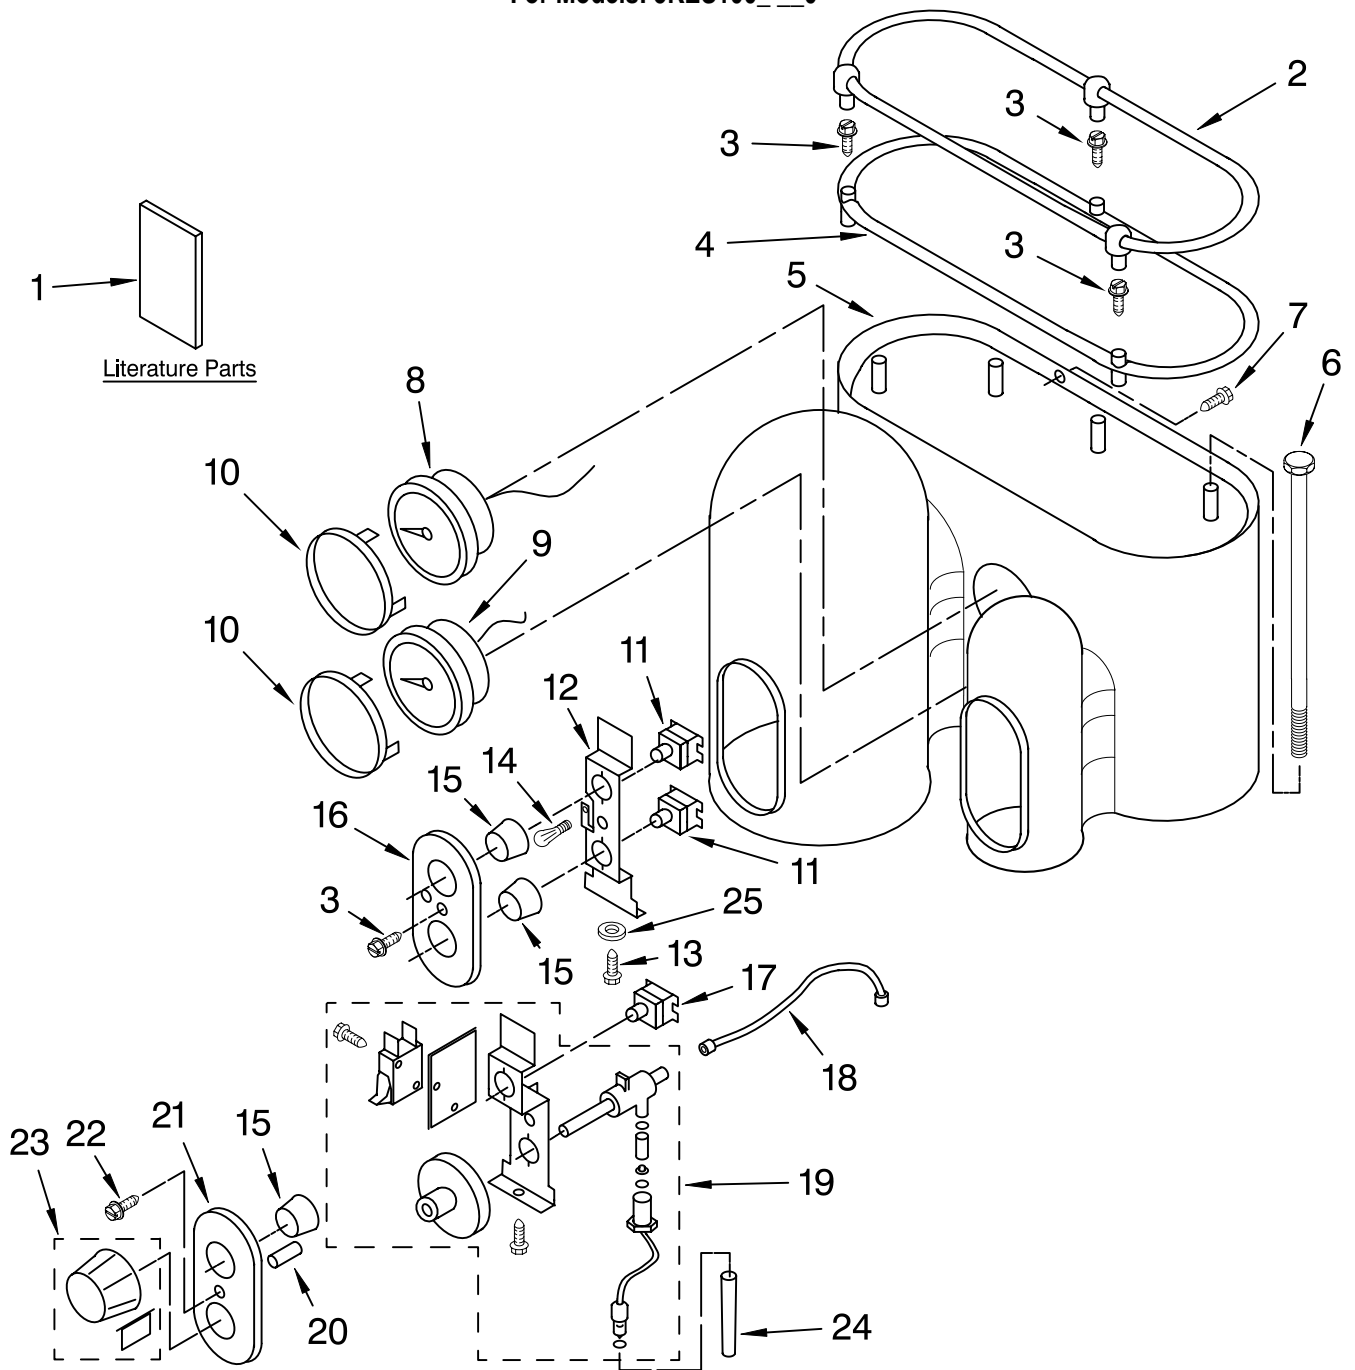

PARTS LIST

for

KitchenAid®

ARTISAN ESPRESSO MAKER

INTERNATIONAL MODELS:

5KES100APM0 (Pearl Metallic – Australia)
5KES100AER0 (Empire Red – Australia)
5KES100BPM0 (Pearl Metallic – Britain)
5KES100BER0 (Empire Red – Britain)
5KES100BOB0 (Onyx Black – Britain)
5KES100BAC0 (Almond Creme – Britain)
5KES100EPM0 (Pearl Metallic – Europe)
5KES100EER0 (Empire Red – Europe)
5KES100EOB0 (Onyx Black – Europe)
5KES100EAC0 (Almond Creme – Europe)
5KES100SPM0 (Pearl Metallic – Switzerland)
5KES100SER0 (Empire Red – Switzerland)
5KES100SOB0 (Onyx Black – Switzerland)
5KES100SAC0 (Almond Creme – Switzerland)

FOR CUSTOMER SATISFACTION ALWAYS USE
FACTORY SPECIFICATION PARTS

UPPER HOUSING AND CONTROLS

For Models: 5KES100__0

Illus. No.	Part No.	DESCRIPTION
1		Literature Parts
	8212205	Guide, Use & Care
	8204577	Wiring Diagram
	8212198	Repair Parts List
2	4176403	Cup Guard Assembly
3	4176404	Screw
4	4176405	Lid, Tank
5		Cabinet – Upper
	4176406	Pearl Metallic
	4176407	Empire Red
	8212215	Onyx Black
	8212216	Almond Creme

Illus. No.	Part No.	DESCRIPTION
6	4176408	Rod
7	4176409	Screw
8	8212199	Gauge, Coffee
9	8212200	Gauge, Steam
10	4176410	Ring, Trim Gauge
11	4176411	Switch – On/Off
12	4176412	Bracket, Switch
13	4176413	Screw
14	8212201	Light & Wire Assy

FOR ORDERING INFORMATION REFER TO PARTS PRICE LIST

BOILER ASSEMBLIES

For Models: 5KES100__0

Illus. No.	Part No.	DESCRIPTION
1	4176446	Boiler – Coffee
2	8211631	Screw
3	8211632	Support, Gauge Sensor
4	8211633	Screw
5	8211634	Clamp, Thermo Fuse