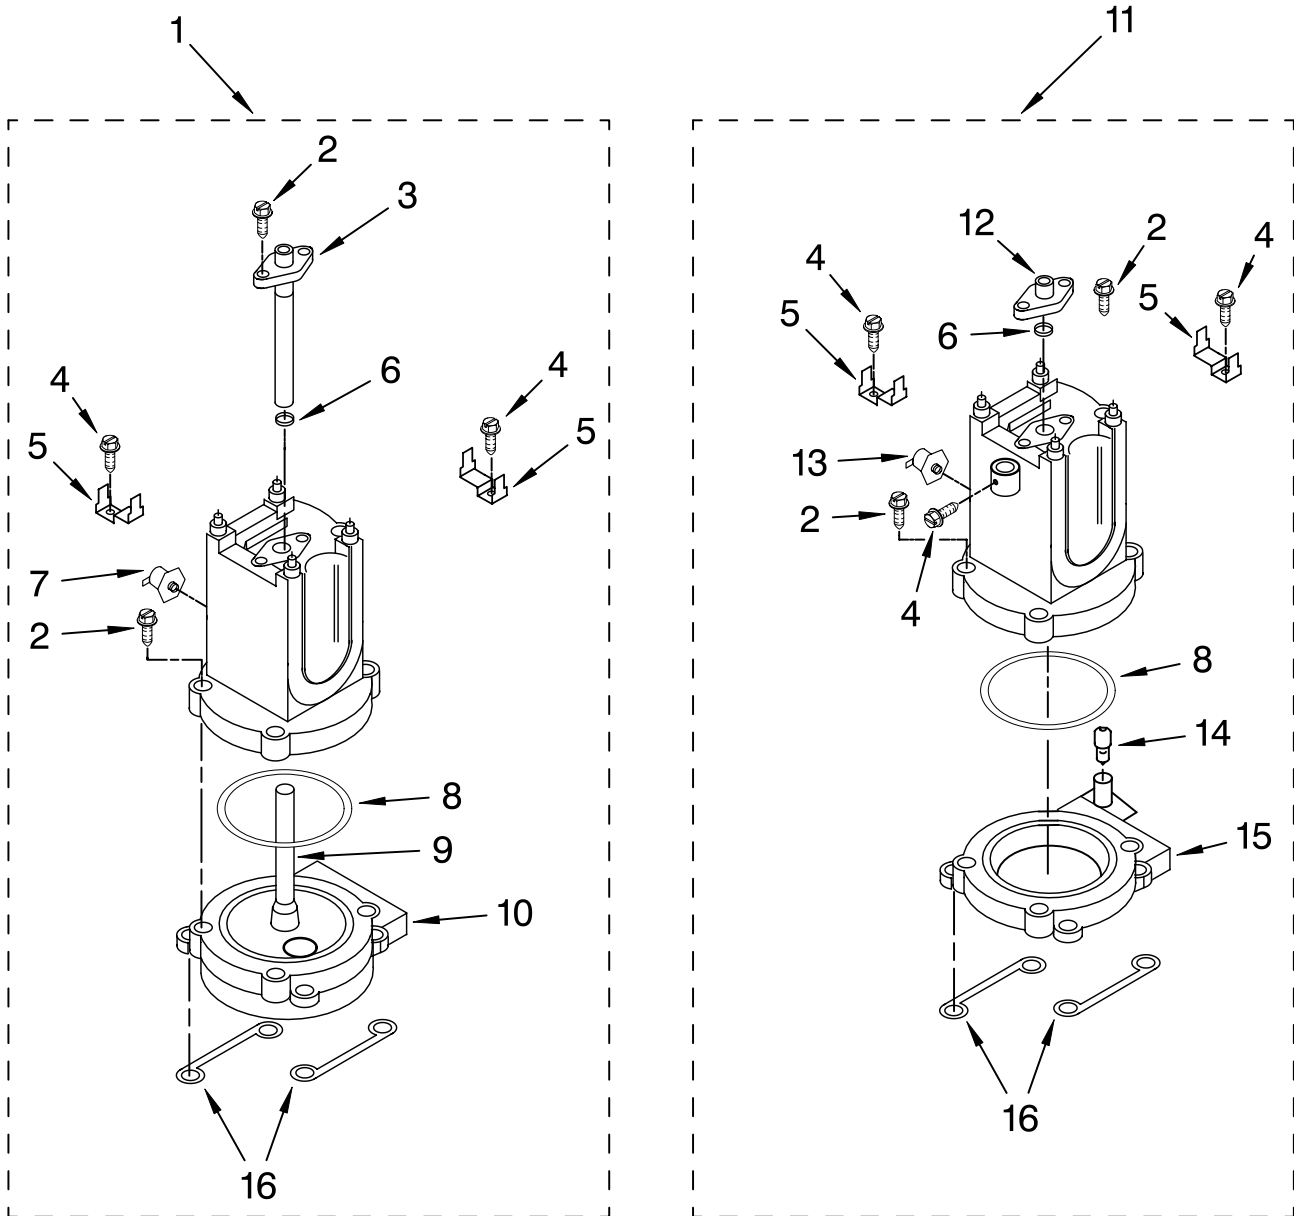

FOR CUSTOMER SATISFACTION ALWAYS USE
FACTORY SPECIFICATION PARTS

UPPER HOUSING AND CONTROLS

For Models: 5KES100__0

Illus. No.	Part No.	DESCRIPTION
1		Literature Parts
	8212205	Guide, Use & Care
	8204577	Wiring Diagram
	8212198	Repair Parts List
2	4176403	Cup Guard Assembly
3	4176404	Screw
4	4176405	Lid, Tank
5		Cabinet – Upper
	4176406	Pearl Metallic
	4176407	Empire Red
	8212215	Onyx Black
	8212216	Almond Creme

Illus. No.	Part No.	DESCRIPTION
6	4176408	Rod
7	4176409	Screw
8	8212199	Gauge, Coffee
9	8212200	Gauge, Steam
10	4176410	Ring, Trim Gauge
11	4176411	Switch – On/Off
12	4176412	Bracket, Switch
13	4176413	Screw
14	8212201	Light & Wire Assy

Illus. No.	Part No.	DESCRIPTION
15	4176420	Button, Switch
16	8212202	Bezel, Coffee
17	4176415	Switch
18	4176418	Pipe Assembly
19	4176419	Steam Group Assy
20	4176421	Spacer, Knob
21	8212203	Bezel, Steam
22	4176423	Screw
23	4176424	Knob & Clip Assy
24	4176425	Tip, Frothing
25	4176434	Washer

FOR ORDERING INFORMATION REFER TO PARTS PRICE LIST

BOILER ASSEMBLIES

For Models: 5KES100__0

Illus. No.	Part No.	DESCRIPTION
1	4176446	Boiler – Coffee
2	8211631	Screw
3	8211632	Support, Gauge Sensor
4	8211633	Screw
5	8211634	Clamp, Thermo Fuse