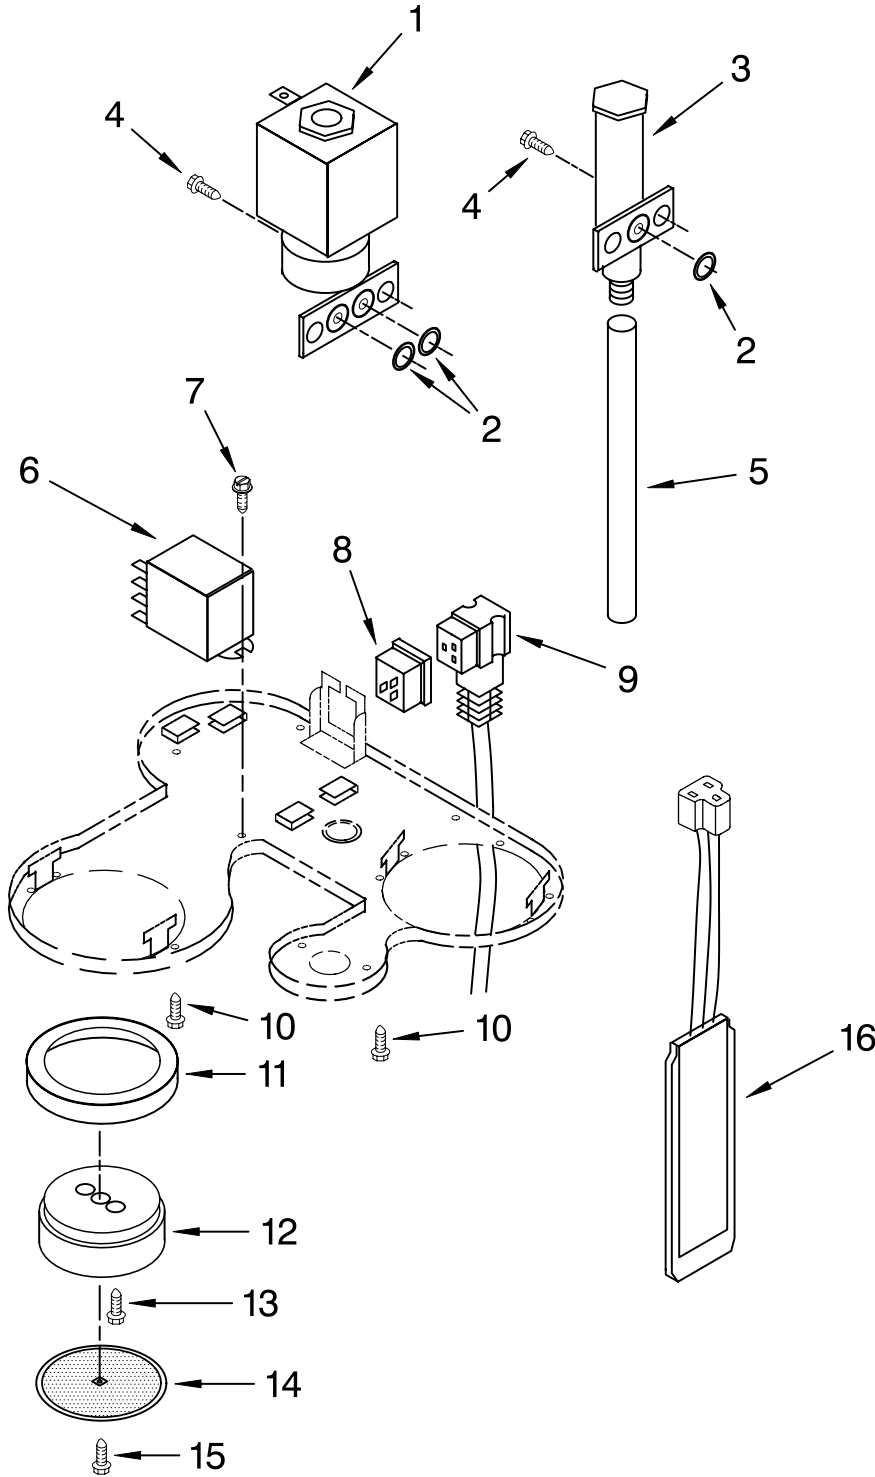

FOR ORDERING INFORMATION REFER TO PARTS PRICE LIST

LOWER HOUSING AND BASE PARTS

For Models: 5KES100__0

Illus. No.	Part No.	DESCRIPTION
1	4176426	Plate, Cabinet
2	4176404	Screw
3	4176428	Trim, Steam Pod
4	4176427	Screw
5	4176429	Trim, Coffee
6	4176430	Tank, Water
7	8212219	Pearl Metallic
	8212220	Empire Red
	8212217	Onyx Black
	8212218	Almond Creme

Illus. No.	Part No.	DESCRIPTION
8	8212204	Nameplate
10	4176435	Base Assembly, (includes feet)
11	4176436	Foot
12	4176437	Tray, Drip
13	4176438	Floater, Red
14	4176439	Grid
15	4176440	Scoop, Coffee

Illus. No.	Part No.	DESCRIPTION
16	4176441	Brush, Cleaning
17	4176442	Holder, Filter
18	4176443	Filter, 2-Cup
19	4176444	Filter, 1-Cup
20	4176445	Tamper, Coffee
21	8212222	Handle
22	8212223	Screw

FOR ORDERING INFORMATION REFER TO PARTS PRICE LIST

PUMP ASSEMBLY

For Models: 5KES100__0

Illus. No.	Part No.	DESCRIPTION	Illus. No.	Part No.	DESCRIPTION	Illus. No.	Part No.	DESCRIPTION
1	8211480	Pump Assembly	8	8211651	Screw, M 5 x 12	12	8211655	Valve Assembly
2	8211645	Pipe, Suction	9	8211652	Pipe Assembly	13	8211656	Gasket, Valve
3	8211646	Pipe, SL	10	8211653	Protector, Pipe	14	8211657	Pipe Assembly
4	8211647	Clamp, Hose	11	8212212	Support, Pump (Ulka)	15	8212211	Pump w/Thermostat
5	8212221	Valve, Solenoid (3-Way)				16	8211659	Fitting, "T"
6	8211649	Gasket				17	8211664	Connector, Pump Suction
7	8211650	Fitting, Input						

FOR ORDERING INFORMATION REFER TO PARTS PRICE LIST

ELECTRICAL PARTS

For Models: 5KES100__0

Illus. No.	Part No.	DESCRIPTION
1	8212213	Valve, Solenoid (2-Way) Valve
2	8211649	Gasket
3	8211666	Valve, Steam
4	8211651	Screw
5	8211667	Valve, Exhaust Pipe
6	8212210	Relay, 230V
7	8211668	Screw
8	8211483	Plug
9		Cord, Power
	8212206	European
	8212207	Britain
	8212208	Swiss
	8212209	Australian
10	4176427	Screw
11	4176454	Gasket
12	4176455	Shower Disc Assy.
13	4176456	Screw
14	4176457	Disc, Shower
15	4176458	Screw
16	8212214	MOV Board, 230V