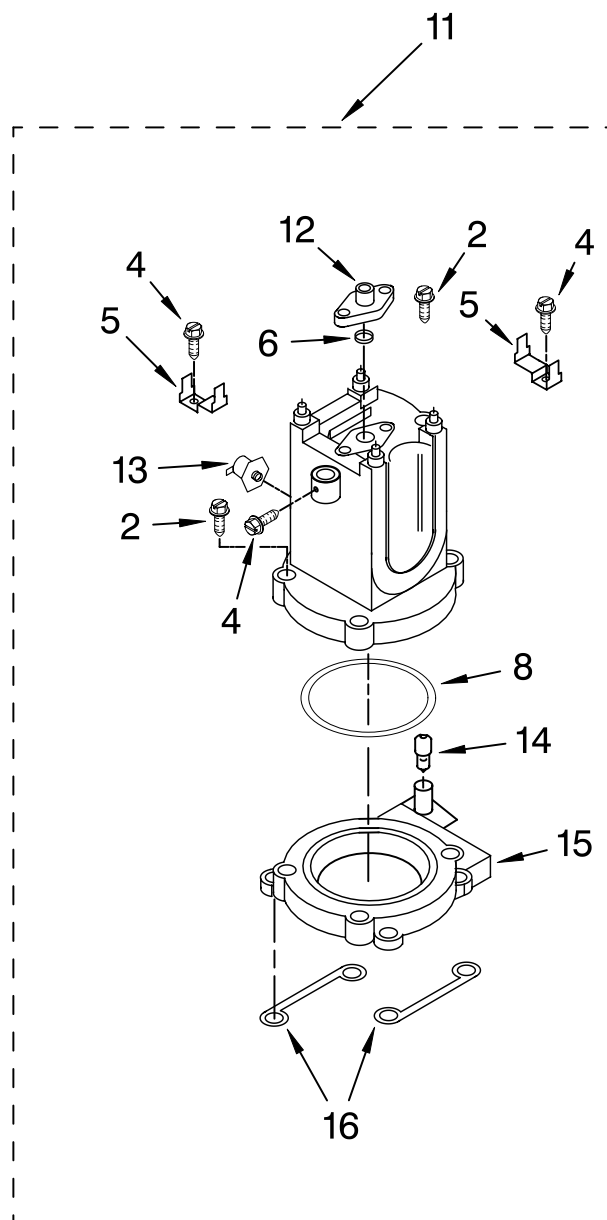

BOILER ASSEMBLIES

For Models: 5KES100__0

Illus. No.	Part No.	DESCRIPTION
1	4176446	Boiler – Coffee
2	8211631	Screw
3	8211632	Support, Gauge Sensor
4	8211633	Screw
5	8211634	Clamp, Thermo Fuse

Illus. No.	Part No.	DESCRIPTION
6	8211635	Gasket
7	8211636	Thermostat, Coffee
8	8211637	Gasket
9	8211638	Pipe, Copper
10	8211639	Body, Unit

Illus. No.	Part No.	DESCRIPTION
11	4176448	Boiler, Espresso
12	8211640	Body, Steam Pipe
13	8211641	Thermostat, Steam
14	8211642	Fitting
15	8211643	Flange, Steam Boiler
16	8211644	Gasket, Insulating

FOR ORDERING INFORMATION REFER TO PARTS PRICE LIST