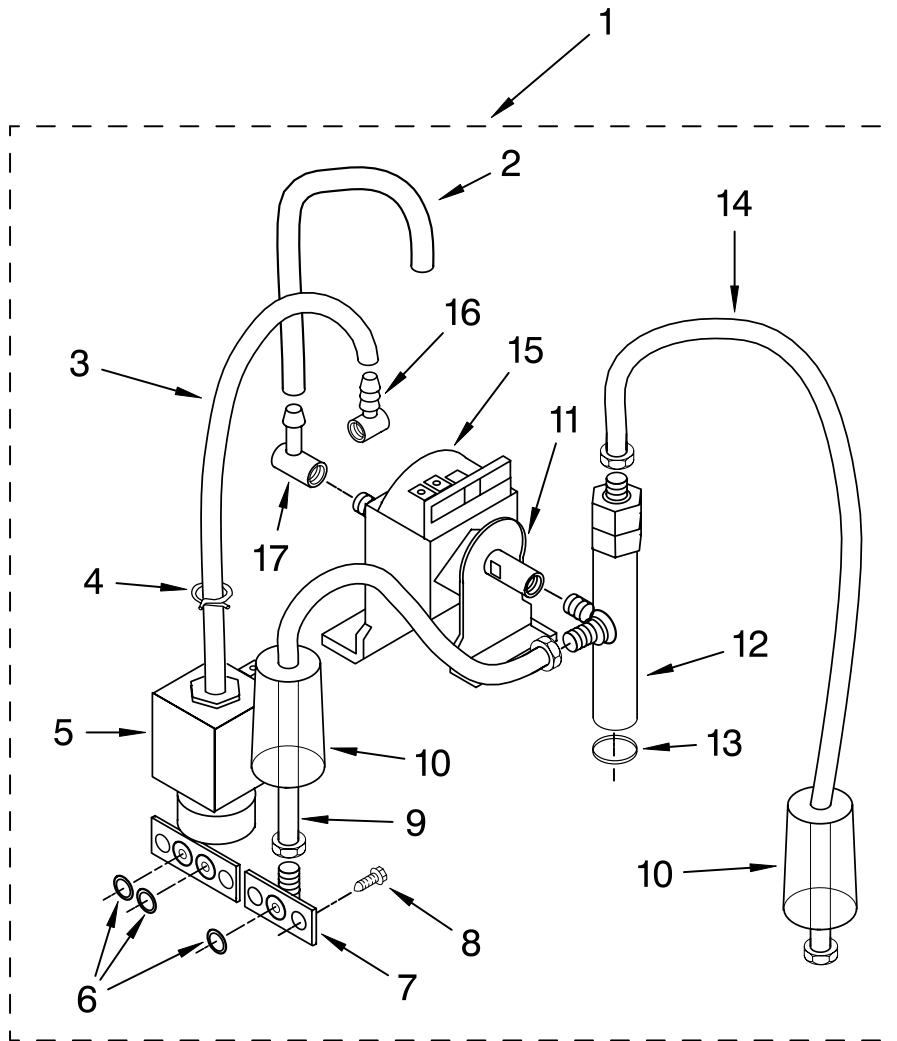

PUMP ASSEMBLY

For Models: 5KES100__0

Illus. No.	Part No.	DESCRIPTION	Illus. No.	Part No.	DESCRIPTION	Illus. No.	Part No.	DESCRIPTION
1	8211480	Pump Assembly	8	8211651	Screw, M 5 x 12	12	8211655	Valve Assembly
2	8211645	Pipe, Suction	9	8211652	Pipe Assembly	13	8211656	Gasket, Valve
3	8211646	Pipe, SL	10	8211653	Protector, Pipe	14	8211657	Pipe Assembly
4	8211647	Clamp, Hose	11	8212212	Support, Pump (Ulka)	15	8212211	Pump w/Thermostat
5	8212221	Valve, Solenoid (3-Way)				16	8211659	Fitting, "T"
6	8211649	Gasket				17	8211664	Connector, Pump Suction
7	8211650	Fitting, Input						

FOR ORDERING INFORMATION REFER TO PARTS PRICE LIST