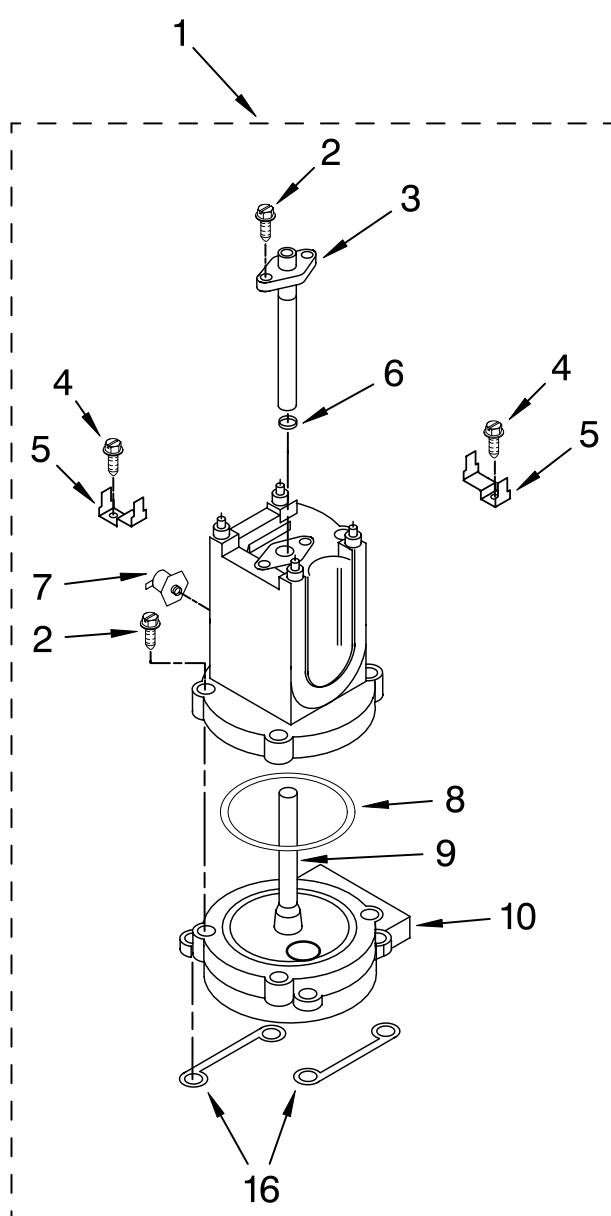

BOILER ASSEMBLIES

For Models: 5KES100__0

Illus. No.	Part No.	DESCRIPTION
1	4176446	Boiler – Coffee
2	8211631	Screw
3	8211632	Support, Gauge Sensor
4	8211633	Screw
5	8211634	Clamp, Thermo Fuse

Illus. No.	Part No.	DESCRIPTION
6	8211635	Gasket
7	8211636	Thermostat, Coffee
8	8211637	Gasket
9	8211638	Pipe, Copper
10	8211639	Body, Unit

Illus. No.	Part No.	DESCRIPTION
11	4176448	Boiler, Espresso
12	8211640	Body, Steam Pipe
13	8211641	Thermostat, Steam
14	8211642	Fitting
15	8211643	Flange, Steam Boiler
16	8211644	Gasket, Insulating

FOR ORDERING INFORMATION REFER TO PARTS PRICE LIST