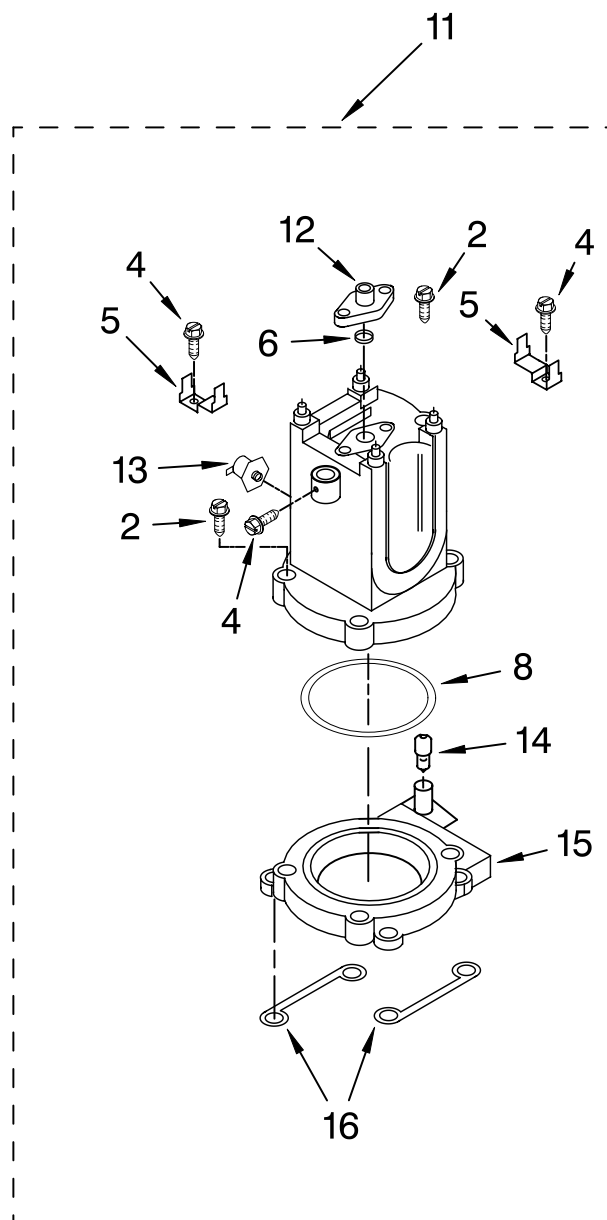

FOR CUSTOMER SATISFACTION ALWAYS USE
FACTORY SPECIFICATION PARTS

UPPER HOUSING AND CONTROLS

For Models: 5KES100__0

Illus. No.	Part No.	DESCRIPTION
1		Literature Parts
	8212205	Guide, Use & Care
	8204577	Wiring Diagram
	8212198	Repair Parts List
2	4176403	Cup Guard Assembly
3	4176404	Screw
4	4176405	Lid, Tank
5		Cabinet – Upper
	4176406	Pearl Metallic
	4176407	Empire Red
	8212215	Onyx Black
	8212216	Almond Creme

Illus. No.	Part No.	DESCRIPTION
6	4176408	Rod
7	4176409	Screw
8	8212199	Gauge, Coffee
9	8212200	Gauge, Steam
10	4176410	Ring, Trim Gauge
11	4176411	Switch – On/Off
12	4176412	Bracket, Switch
13	4176413	Screw
14	8212201	Light & Wire Assy

Illus. No.	Part No.	DESCRIPTION
15	4176420	Button, Switch
16	8212202	Bezel, Coffee
17	4176415	Switch
18	4176418	Pipe Assembly
19	4176419	Steam Group Assy
20	4176421	Spacer, Knob
21	8212203	Bezel, Steam
22	4176423	Screw
23	4176424	Knob & Clip Assy
24	4176425	Tip, Frothing
25	4176434	Washer

FOR ORDERING INFORMATION REFER TO PARTS PRICE LIST

BOILER ASSEMBLIES

For Models: 5KES100__0

Illus. No.	Part No.	DESCRIPTION
1	4176446	Boiler – Coffee
2	8211631	Screw
3	8211632	Support, Gauge Sensor
4	8211633	Screw
5	8211634	Clamp, Thermo Fuse