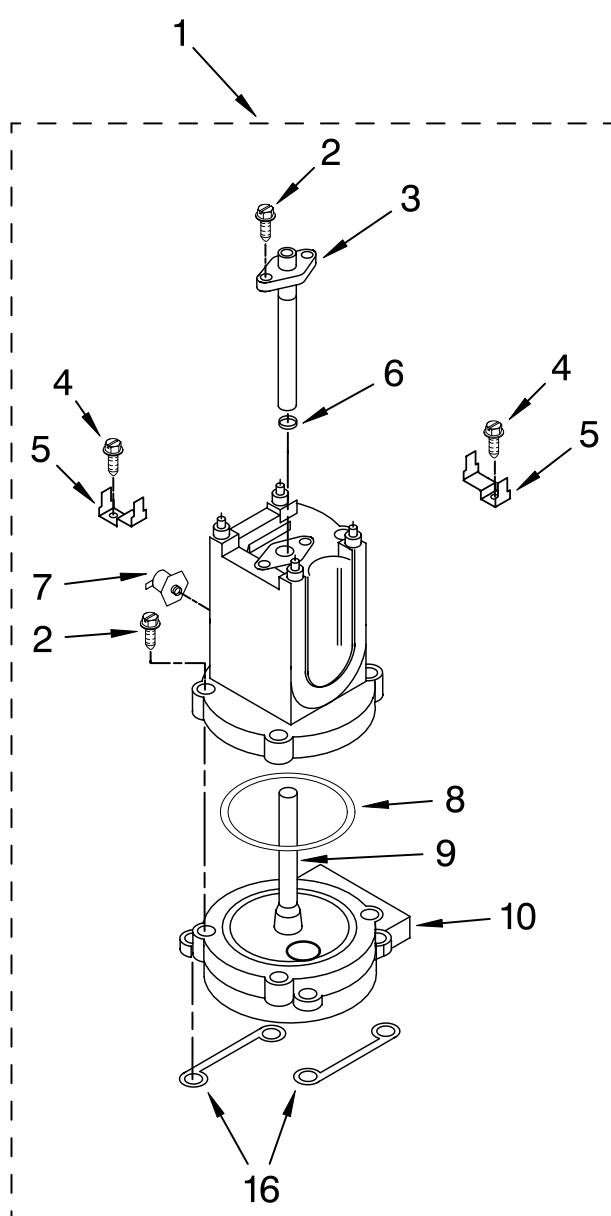

FOR CUSTOMER SATISFACTION ALWAYS USE
FACTORY SPECIFICATION PARTS

UPPER HOUSING AND CONTROLS

For Models: 5KES100__0

Illus. No.	Part No.	DESCRIPTION
1		Literature Parts
	8212205	Guide, Use & Care
	8204577	Wiring Diagram
	8212198	Repair Parts List
2	4176403	Cup Guard Assembly
3	4176404	Screw
4	4176405	Lid, Tank
5		Cabinet – Upper
	4176406	Pearl Metallic
	4176407	Empire Red
	8212215	Onyx Black
	8212216	Almond Creme

Illus. No.	Part No.	DESCRIPTION
6	4176408	Rod
7	4176409	Screw
8	8212199	Gauge, Coffee
9	8212200	Gauge, Steam
10	4176410	Ring, Trim Gauge
11	4176411	Switch – On/Off
12	4176412	Bracket, Switch
13	4176413	Screw
14	8212201	Light & Wire Assy

Illus. No.	Part No.	DESCRIPTION
15	4176420	Button, Switch
16	8212202	Bezel, Coffee
17	4176415	Switch
18	4176418	Pipe Assembly
19	4176419	Steam Group Assy
20	4176421	Spacer, Knob
21	8212203	Bezel, Steam
22	4176423	Screw
23	4176424	Knob & Clip Assy
24	4176425	Tip, Frothing
25	4176434	Washer

FOR ORDERING INFORMATION REFER TO PARTS PRICE LIST

BOILER ASSEMBLIES

For Models: 5KES100__0

Illus. No.	Part No.	DESCRIPTION
1	4176446	Boiler – Coffee
2	8211631	Screw
3	8211632	Support, Gauge Sensor
4	8211633	Screw
5	8211634	Clamp, Thermo Fuse