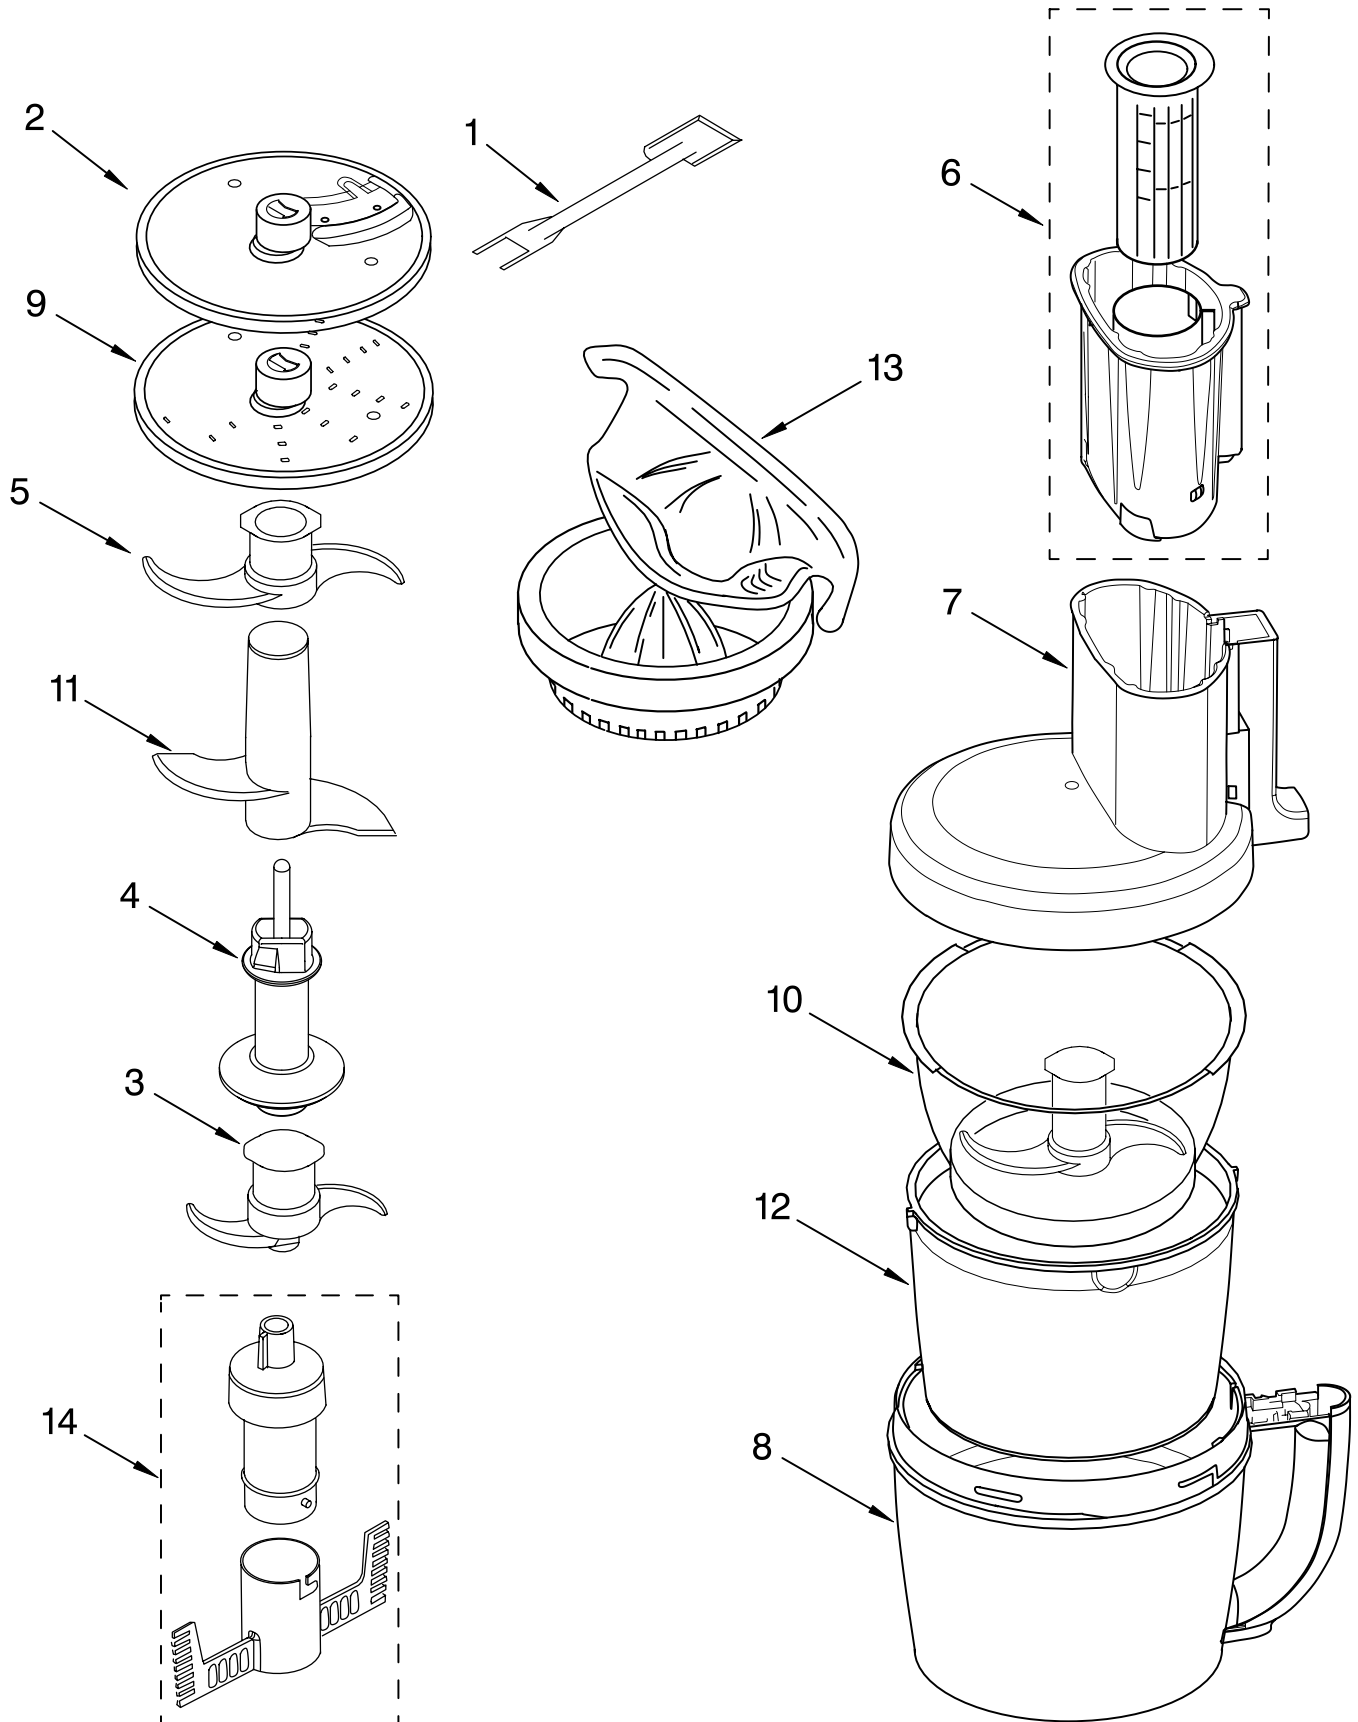

PARTS LIST

for

KitchenAid®

12 CUP FOOD PROCESSOR

WIDE MOUTH – EUROPEAN (AUSTRALIA)

MODELS:

5KFPM770AWH0 (White)
5KFPM770AOB0 (Onyx Black)
5KFPM770AER0 (Empire Red)
5KFPM770AAC0 (Almond Creme)
5KFPM770ANK0 (Nickel)

Illus. No.	Part No.	DESCRIPTION
1		Literature Parts
	8212058	Use & Care Guide
	8212049	Repair Parts List
2	8211849	Sleeve, Motor Shaft
3	8211828	Seal, Oil
4		Housing, Motor
	8212068	White
	8212069	Empire Red
	8212070	Almond Creme
	8211823	Nickel
5	8212079	Motor
6	8212091	Grommet, Motor
7		Base, Housing
	8212081	White
	8212080	Onyx Black
	8212082	Empire Red
	8212083	Almond Creme
8		Cover, Screw
	8212084	White
	8211827	Onyx Black
	8212085	Empire Red
	8212086	Almond Creme
9	8211586	Screw, Motor Locking
10		Overlay, Switch
	8212087	Black
	8212088	Silver
11		Cover, Panel Switch
	8212093	Transparent
	8212094	Silver
12	8211842	Nameplate
13	8212089	Capacitor
14	8211607	Clip, Capacitor
15	8212090	Relay & Switch Assembly
16		Foot
	8211845	Black
	8211844	White
17		Cord, Power
	8212072	White
	8212071	Black
18	8212095	Bezel, Switch Panel

FOR ORDERING INFORMATION REFER TO PARTS PRICE LIST

ATTACHMENT PARTS

For Models: 5KFPM770A_0

FOR ORDERING INFORMATION REFER TO PARTS PRICE LIST

ATTACHMENT PARTS

For Models: 5KFPM770A__0

Illus. No.	Part No.	DESCRIPTION
1	8211760	Spatula
2		Disc, Slicing
	8211929	2 mm
	8211930	4 mm
3	8212012	Mini Blade
4	8211858	Adapter, Shaft & Disc
5	8212014	Blade, Multipurpose
6	8212020	Pusher, Food
7		Cover, Work Bowl
	8212062	White
	8212024	Onyx Black
	8212063	Empire Red
	8212064	Almond Creme
8		Bowl, Work
	8212065	White
	8212019	Onyx Black
	8212066	Empire Red
	8212067	Almond Creme
9		Disc, Shredding
	8211933	4 mm
10	8211926	Bowl, Mini
11	8212016	Blade, Dough
12	8211928	Bowl, Chef's
13	8212025	Extractor, Citrus
14	8212033	Whip, Egg