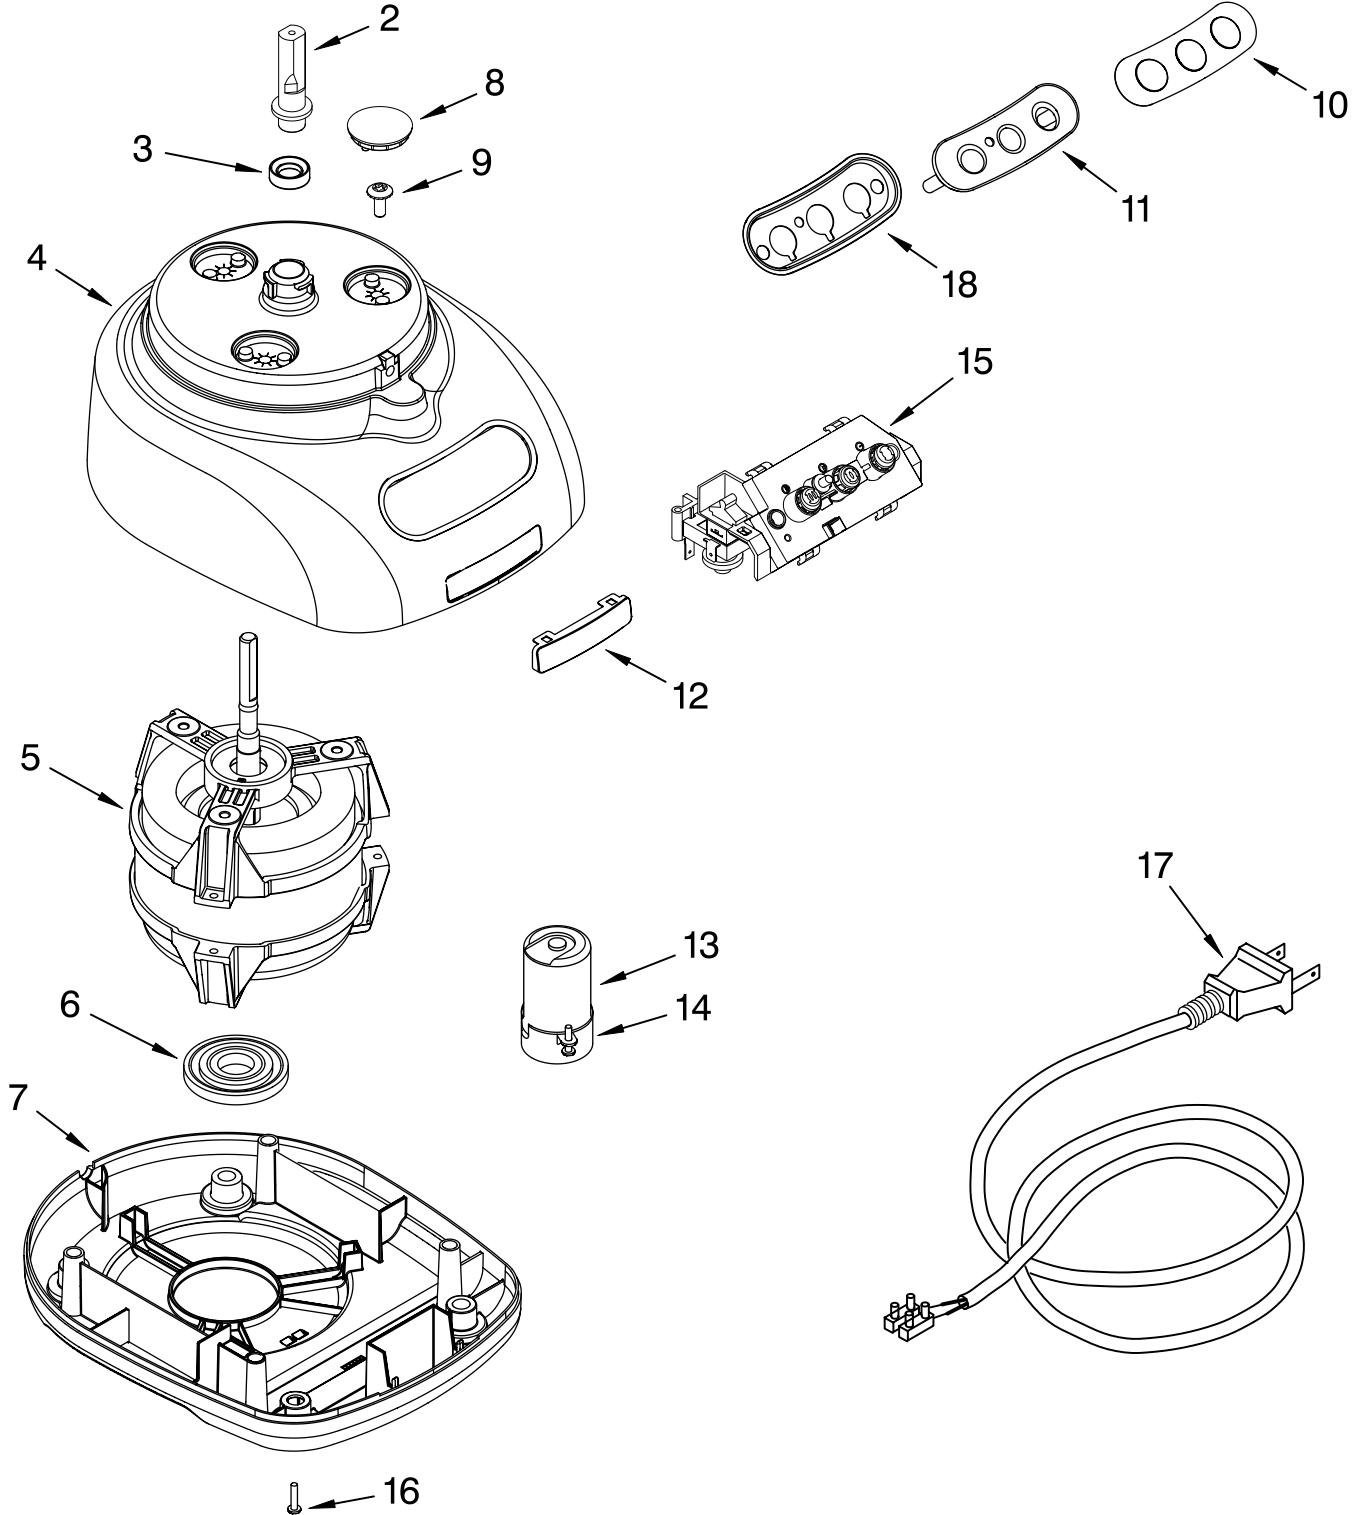

MOTOR AND HOUSING PARTS

For Models: 5KFPM770A__0

FOR ORDERING INFORMATION REFER TO PARTS PRICE LIST