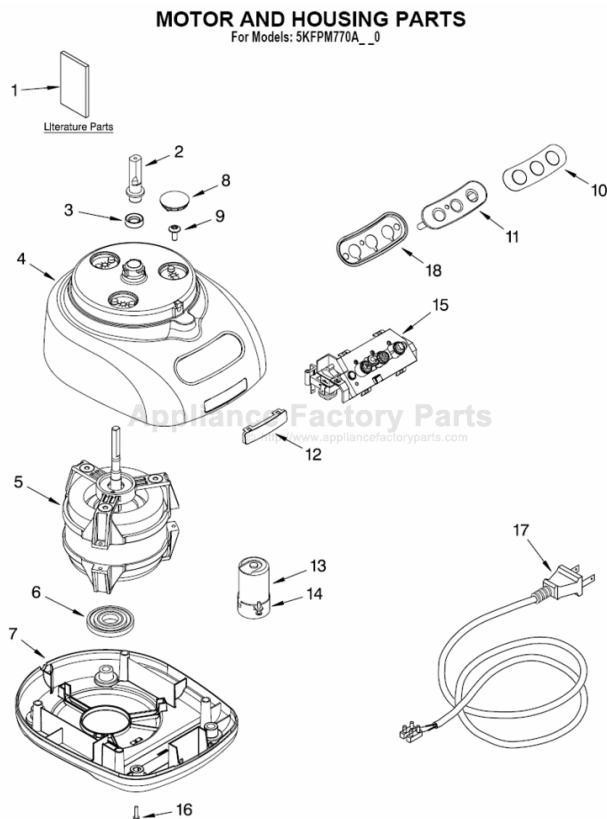

[Find Your KITCHENAID Small Appliance Parts - Select From 538 Models](#)

----- Manual continues below -----