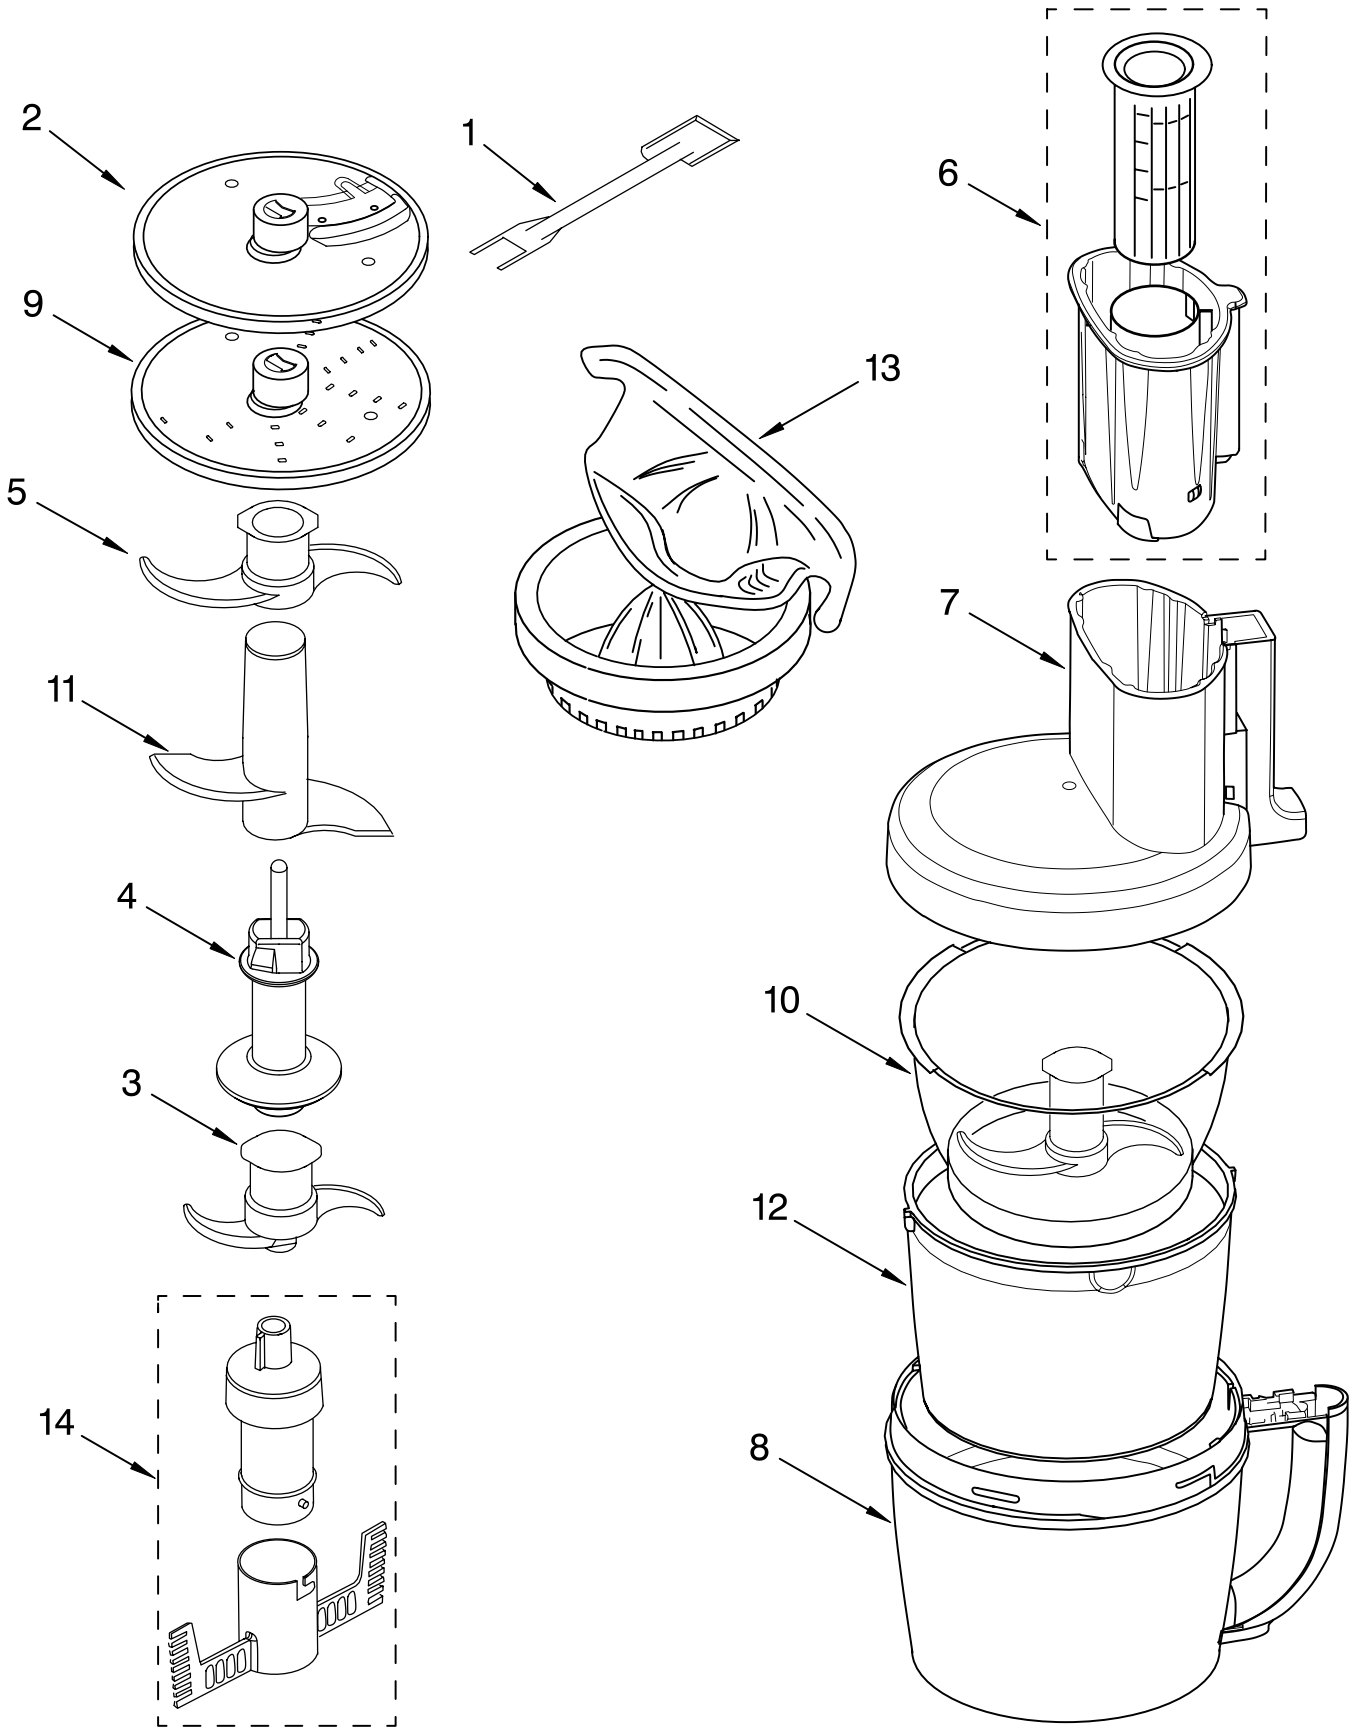

----- Manual continues below -----

PARTS LIST

for

KitchenAid®

12 CUP FOOD PROCESSOR

WIDE MOUTH – EUROPEAN (AUSTRALIA)

MODELS:

5KFPM770AWH0 (White)
5KFPM770AOB0 (Onyx Black)
5KFPM770AER0 (Empire Red)
5KFPM770AAC0 (Almond Creme)
5KFPM770ANK0 (Nickel)

Illus. No.	Part No.	DESCRIPTION
1		Literature Parts
	8212058	Use & Care Guide
	8212049	Repair Parts List
2	8211849	Sleeve, Motor Shaft
3	8211828	Seal, Oil
4		Housing, Motor
	8212068	White
	8212069	Empire Red
	8212070	Almond Creme
	8211823	Nickel
5	8212079	Motor
6	8212091	Grommet, Motor
7		Base, Housing
	8212081	White
	8212080	Onyx Black
	8212082	Empire Red
	8212083	Almond Creme
8		Cover, Screw
	8212084	White
	8211827	Onyx Black
	8212085	Empire Red
	8212086	Almond Creme
9	8211586	Screw, Motor Locking
10		Overlay, Switch
	8212087	Black
	8212088	Silver
11		Cover, Panel Switch
	8212093	Transparent
	8212094	Silver
12	8211842	Nameplate
13	8212089	Capacitor
14	8211607	Clip, Capacitor
15	8212090	Relay & Switch Assembly
16		Foot
	8211845	Black
	8211844	White
17		Cord, Power
	8212072	White
	8212071	Black
18	8212095	Bezel, Switch Panel

FOR ORDERING INFORMATION REFER TO PARTS PRICE LIST

ATTACHMENT PARTS

For Models: 5KFPM770A__0

FOR ORDERING INFORMATION REFER TO PARTS PRICE LIST

ATTACHMENT PARTS

For Models: 5KFPM770A__0

Illus. No.	Part No.	DESCRIPTION
1	8211760	Spatula
2		Disc, Slicing
	8211929	2 mm
	8211930	4 mm
3	8212012	Mini Blade
4	8211858	Adapter, Shaft & Disc
5	8212014	Blade, Multipurpose
6	8212020	Pusher, Food
7		Cover, Work Bowl
	8212062	White
	8212024	Onyx Black
	8212063	Empire Red
	8212064	Almond Creme
8		Bowl, Work
	8212065	White
	8212019	Onyx Black
	8212066	Empire Red
	8212067	Almond Creme
9		Disc, Shredding
	8211933	4 mm
10	8211926	Bowl, Mini
11	8212016	Blade, Dough
12	8211928	Bowl, Chef's
13	8212025	Extractor, Citrus
14	8212033	Whip, Egg