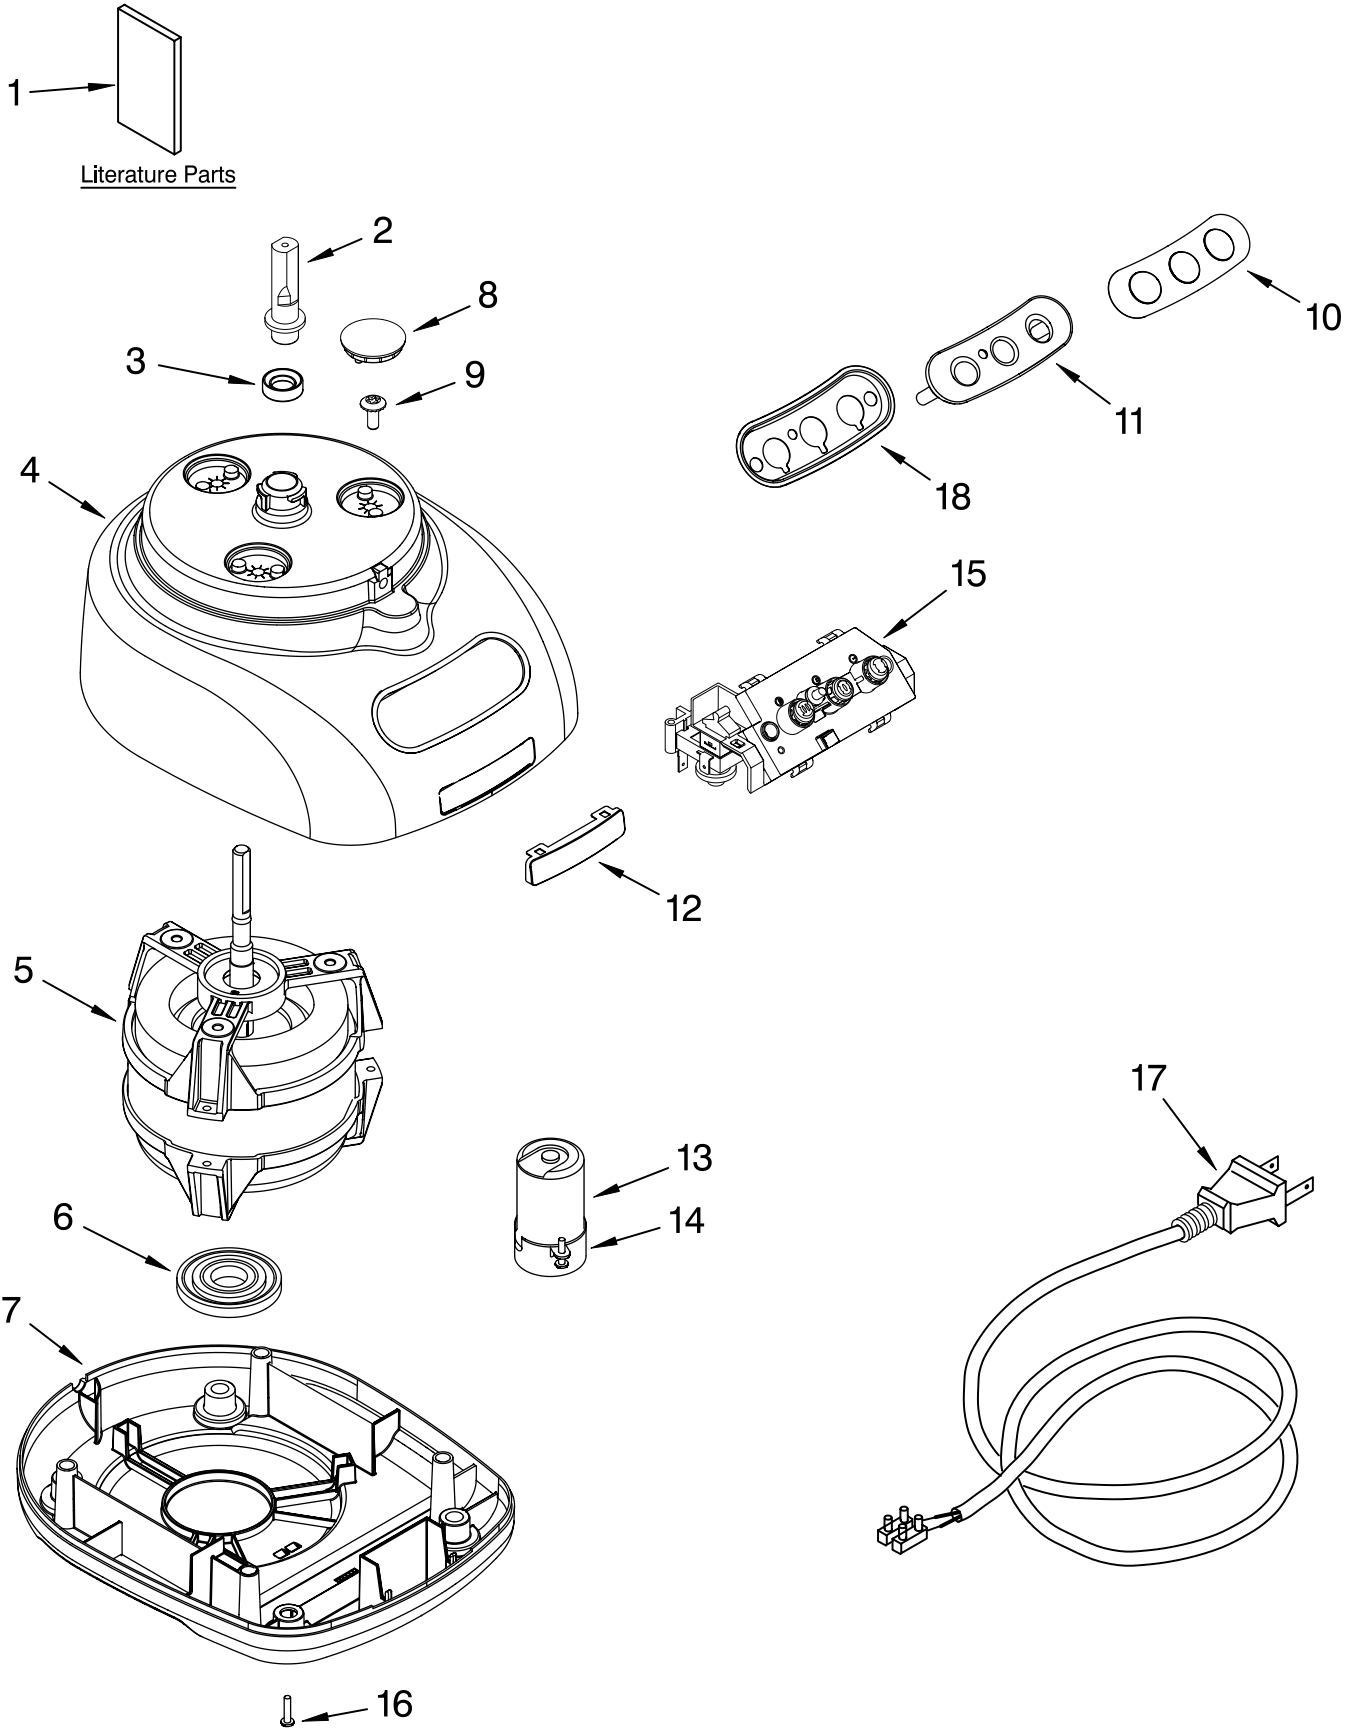

MOTOR AND HOUSING PARTS

For Models: 5KFPM770A__0

FOR ORDERING INFORMATION REFER TO PARTS PRICE LIST