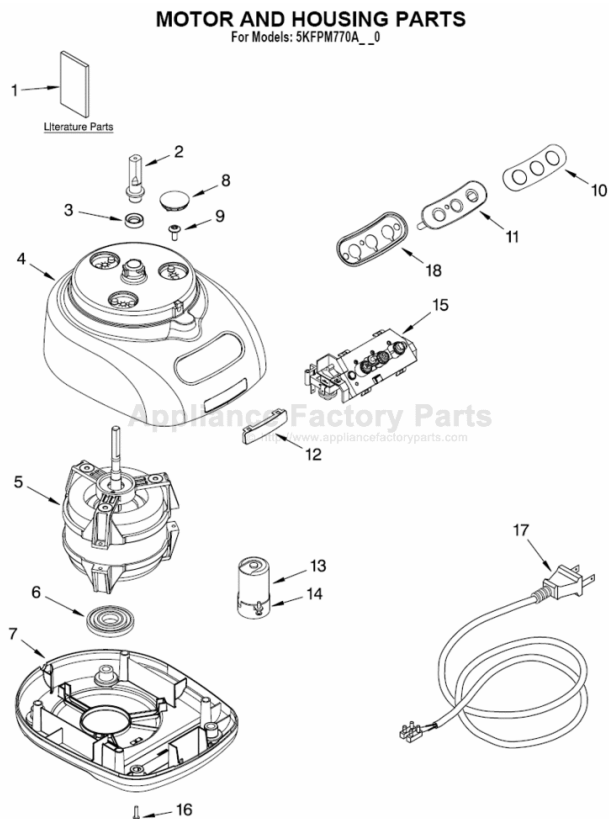

[Find Your KITCHENAID Small Appliance Parts - Select From 538 Models](#)

----- Manual continues below -----