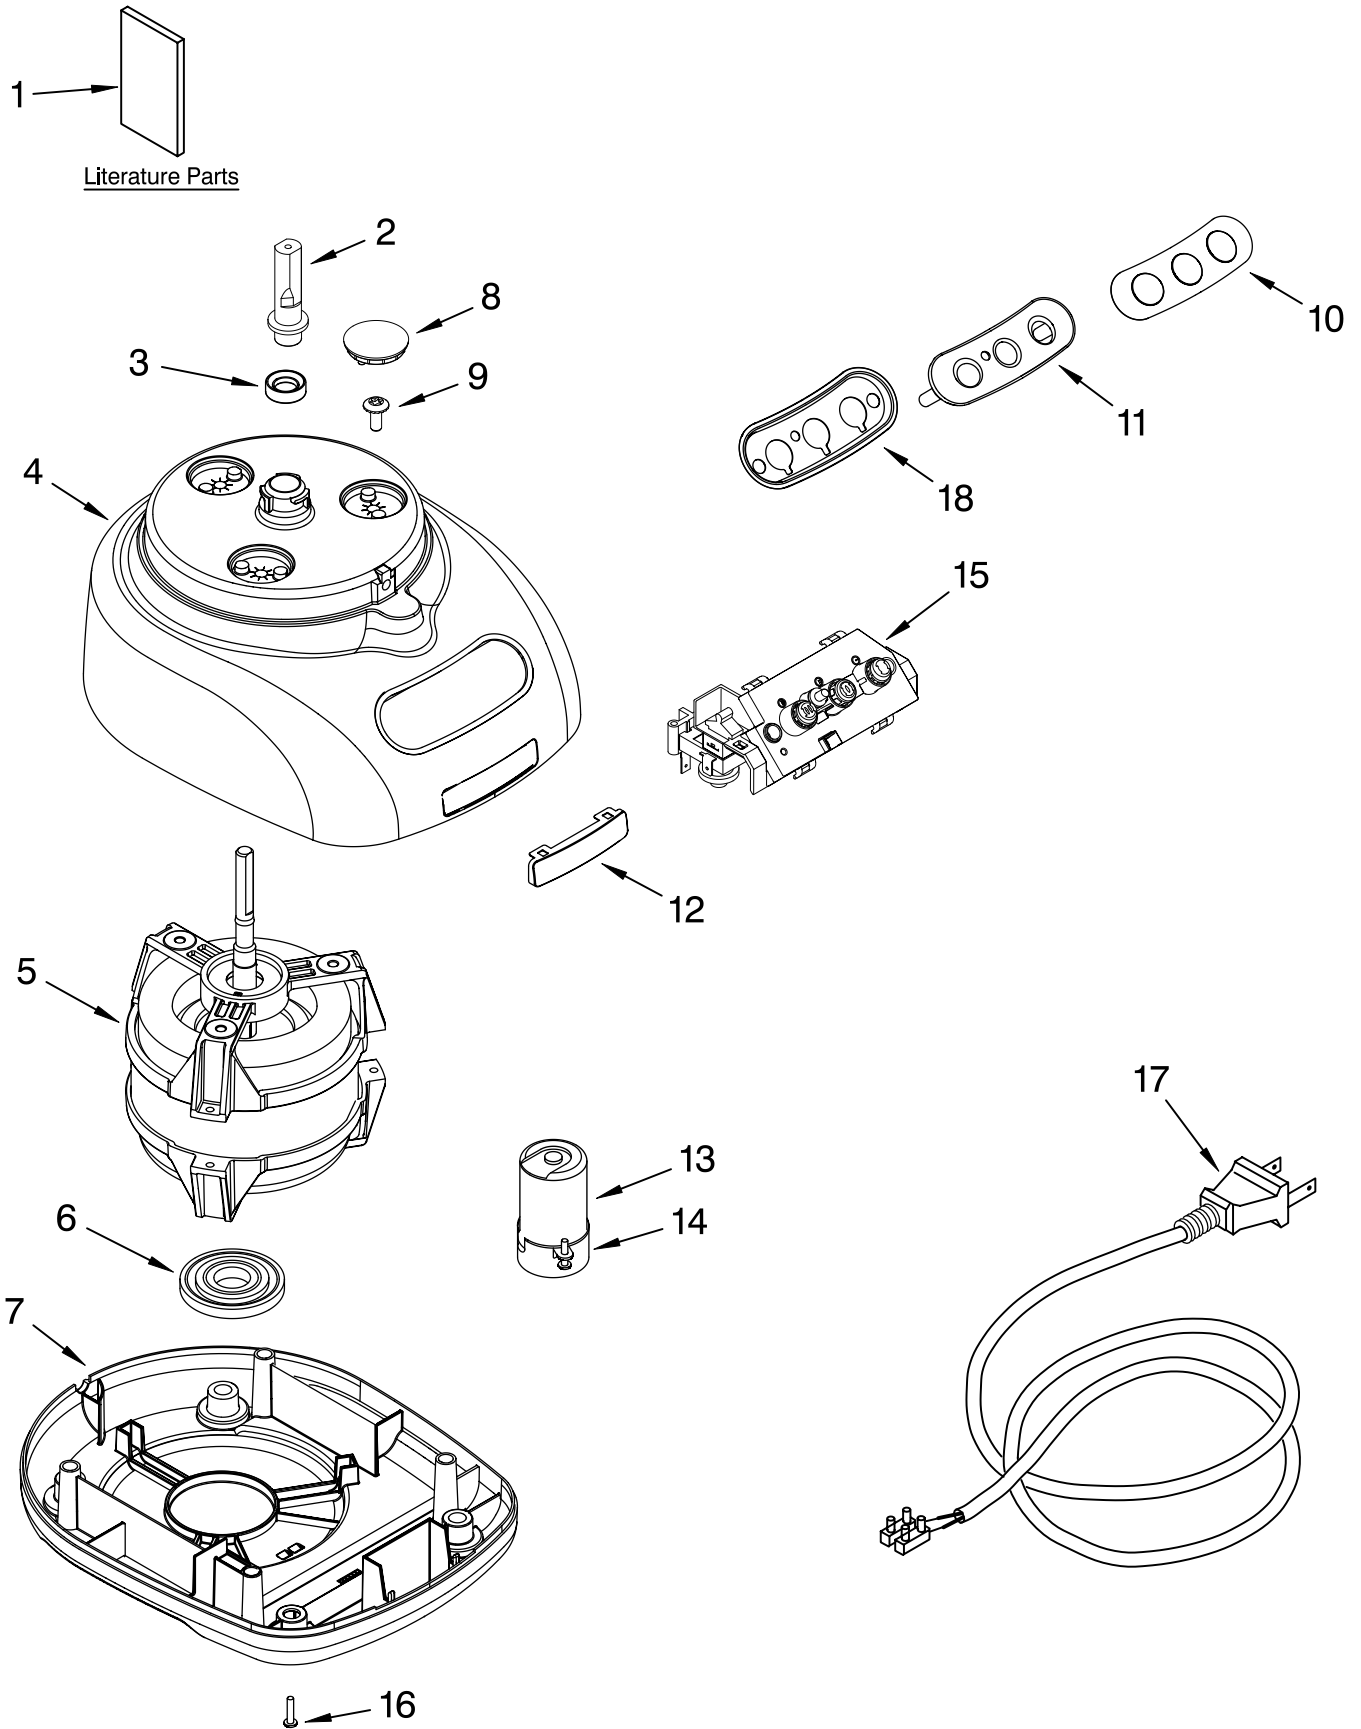

MOTOR AND HOUSING PARTS

For Models: 5KFPM770B__0

FOR ORDERING INFORMATION REFER TO PARTS PRICE LIST