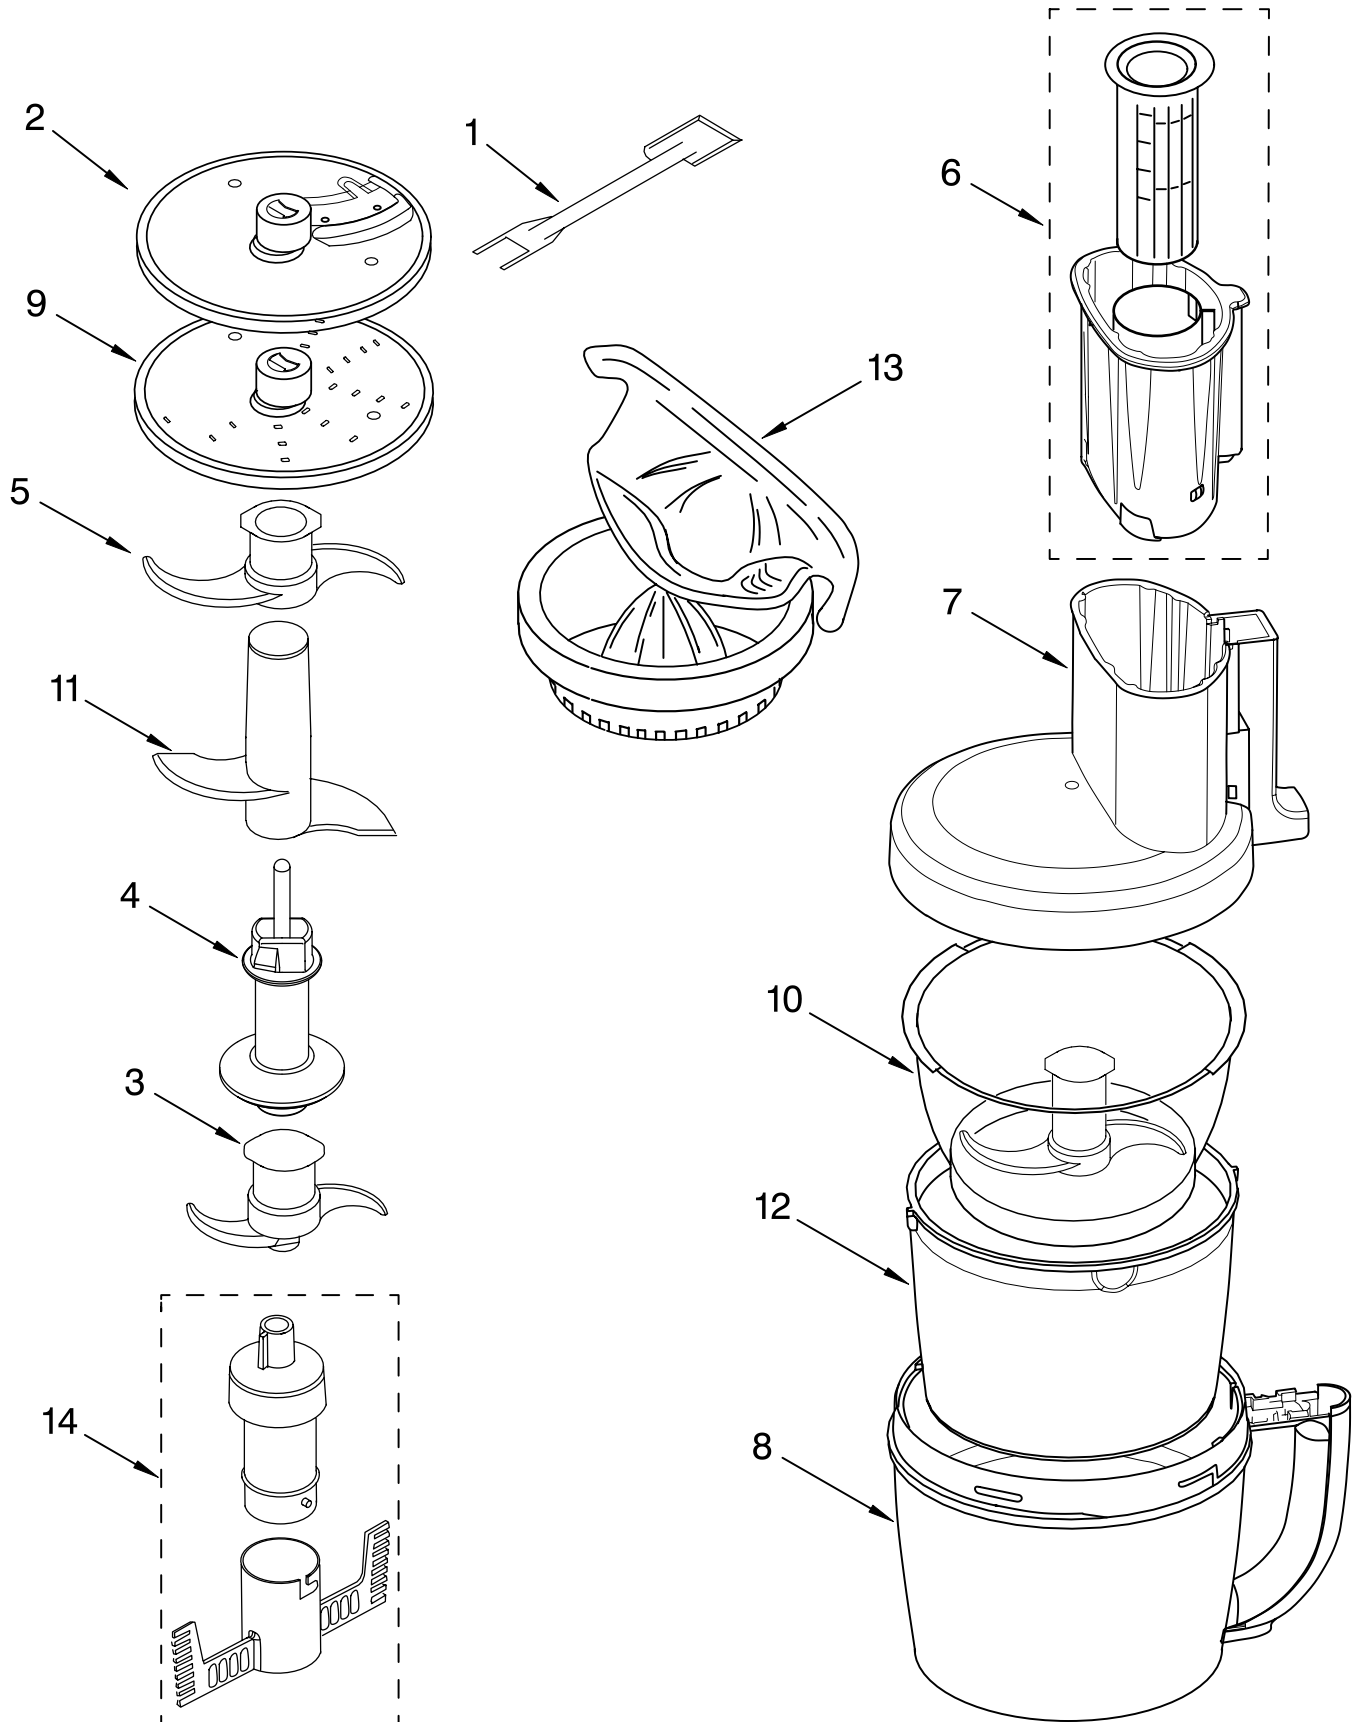

PARTS LIST

for

KitchenAid®

12 CUP FOOD PROCESSOR

WIDE MOUTH – EUROPEAN (U.K.)

MODELS:

5KFPM770BWH0 (White)
5KFPM770BOB0 (Onyx Black)
5KFPM770BER0 (Empire Red)
5KFPM770BAC0 (Almond Creme)
5KFPM770BNK0 (Nickel)

Illus. No.	Part No.	DESCRIPTION
1		Literature Parts
	8212058	Use & Care Guide
	8212050	Repair Parts List
2	8211849	Sleeve, Motor Shaft
3	8211828	Seal, Oil
4		Housing, Motor
	8212068	White
	8212069	Empire Red
	8212070	Almond Creme
	8211823	Nickel
5	8212079	Motor
6	8212091	Grommet, Motor
7		Base, Housing
	8212081	White
	8212080	Onyx Black
	8212082	Empire Red
	8212083	Almond Creme
8		Cover, Screw
	8212084	White
	8211827	Onyx Black
	8212085	Empire Red
	8212086	Almond Creme
9	8211586	Screw, Motor
		Locking
10		Overlay, Switch
	8212087	Black
	8212088	Silver
11		Cover, Panel
		Switch
	8212093	Transparent
	8212094	Silver
12	8211842	Nameplate
13	8212089	Capacitor
14	8211607	Clip, Capacitor
15	8212090	Relay & Switch Assembly
16		Foot
	8211845	Black
	8211844	White
17		Cord, Power
	8212074	White
	8212073	Black
18	8212095	Bezel, Switch Panel

FOR ORDERING INFORMATION REFER TO PARTS PRICE LIST

ATTACHMENT PARTS

For Models: 5KFPM770B__0

FOR ORDERING INFORMATION REFER TO PARTS PRICE LIST

ATTACHMENT PARTS

For Models: 5KFPM770B__0

Illus. No.	Part No.	DESCRIPTION
1	8211760	Spatula
2		Disc,Slicing
	8211929	2 mm
	8211930	4 mm
3	8212012	Mini Blade
4	8211858	Adapter, Shaft & Disc
5	8212014	Blade, Multipurpose
6	8212020	Pusher, Food
7		Cover, Work Bowl
	8212062	White
	8212024	Onyx Black
	8212063	Empire Red
	8212064	Almond Creme
8		Bowl, Work
	8212065	White
	8212019	Onyx Black
	8212066	Empire Red
	8212067	Almond Creme
9		Disc, Shredding
	8211933	4 mm
10	8211926	Bowl, Mini
11	8212016	Blade, Dough
12	8211928	Bowl, Chef's
13	8212025	Extractor, Citrus
14	8212033	Whip, Egg