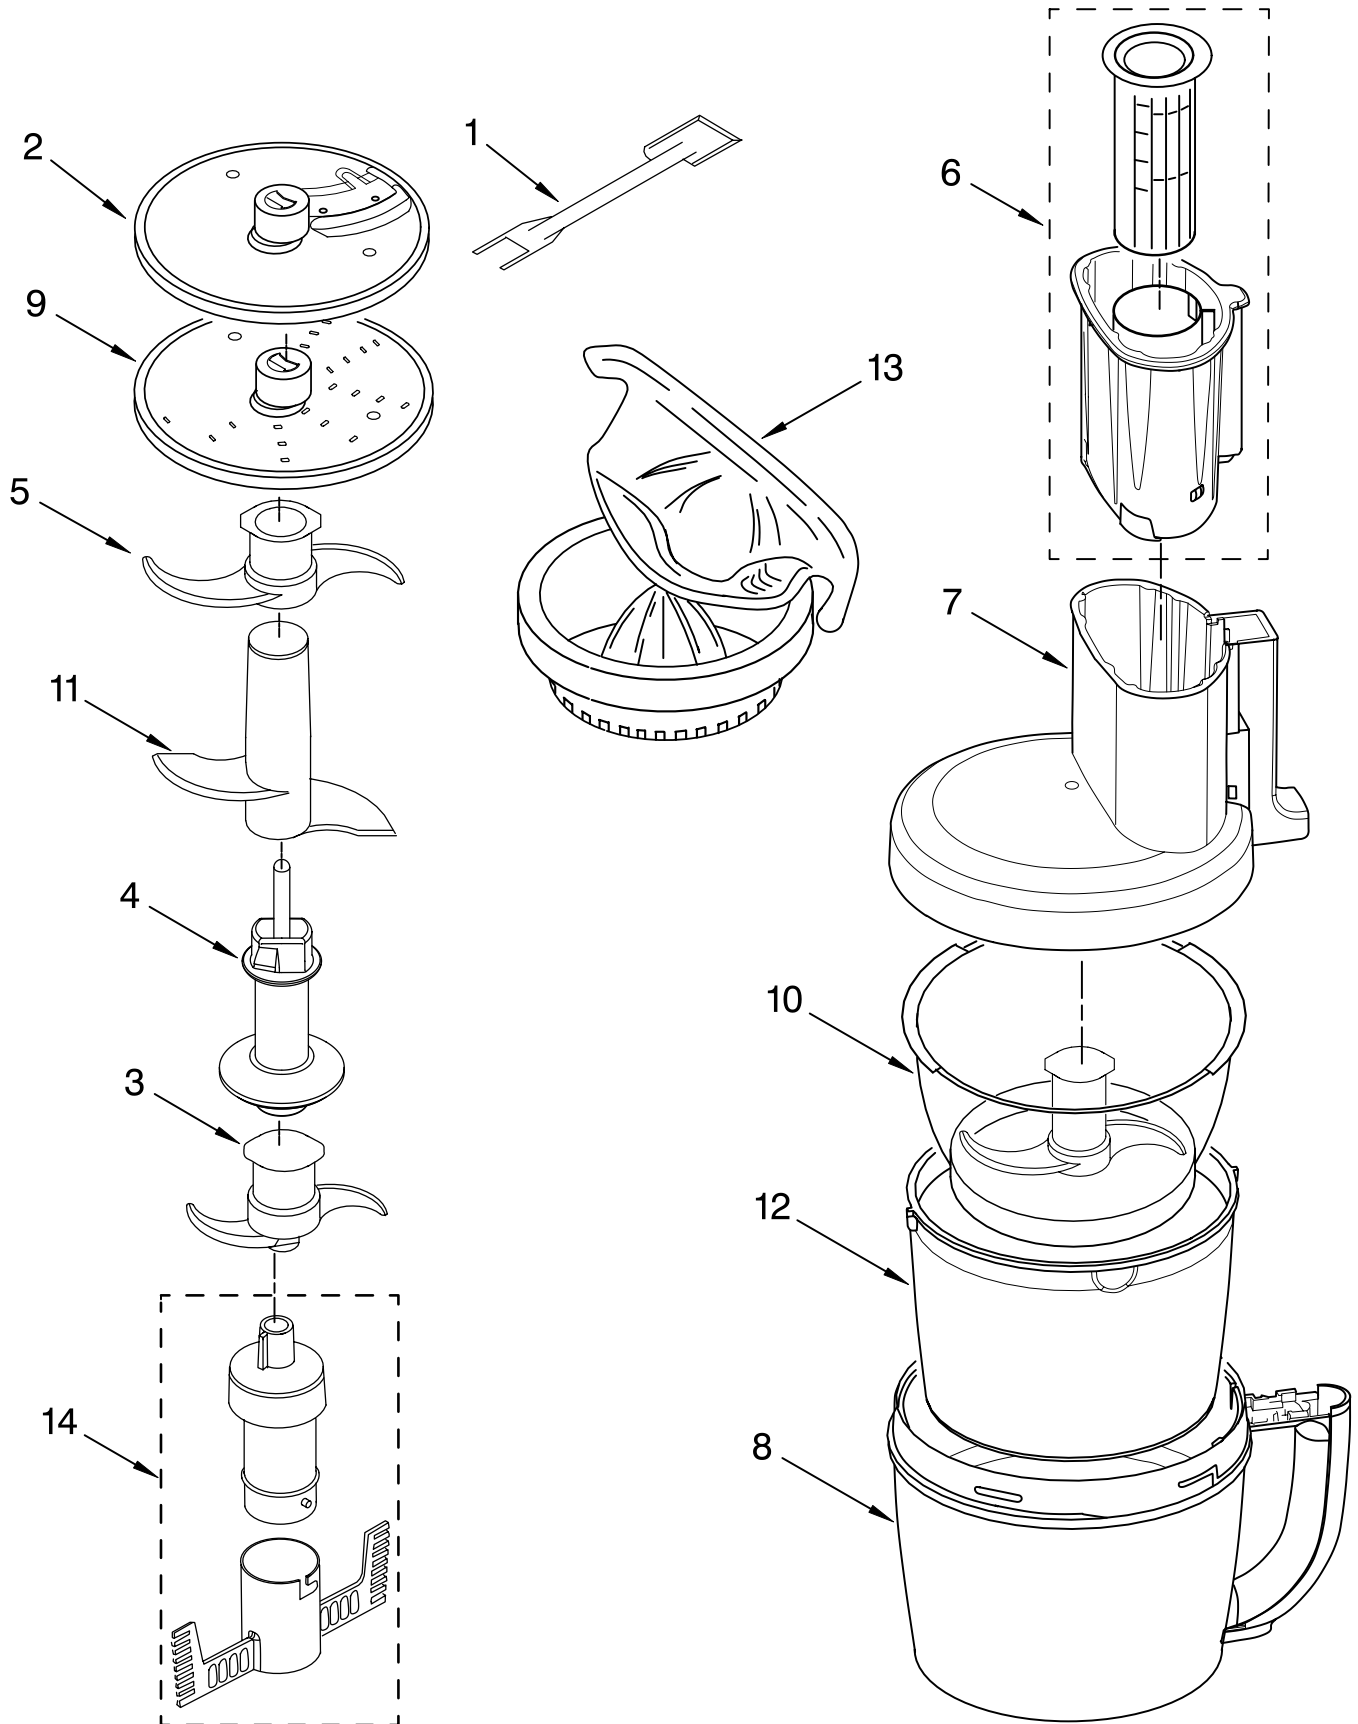

PARTS LIST

for

KitchenAid®

12 CUP FOOD PROCESSOR

WIDE MOUTH – BRITISH (U.K.)

MODELS:

5KFPM770BWH1 (White)
5KFPM770BOB1 (Onyx Black)
5KFPM770BER1 (Empire Red)
5KFPM770BAC1 (Almond Creme)
5KFPM770BNK1 (Nickel)
5KFPM770BPM1 (Pearl Metallic)

For Models: 5KFPM770B__1

Illus. No.	Part No.	DESCRIPTION
1		Literature Parts
	8212058	Use & Care Guide
	W10185702	Repair Parts List
2	W10187053	Sleeve, Motor Shaft
3	8211828	Seal, Oil
4		Housing, Motor
	8212068	White
	8212069	Empire Red
	8212070	Almond Creme
	8211823	Nickel
	W10221703	Pearl Metallic
5	8212079	Motor
6	8212091	Grommet, Motor
7		Base, Housing
	8212081	White
	8212080	Onyx Black
	8212082	Empire Red
	8212083	Almond Creme
8		Cover, Screw
	8212084	White
	8211827	Onyx Black
	8212085	Empire Red
	8212086	Almond Creme
9	8211586	Screw, Motor Locking
10		Overlay, Switch
	8212087	Black
	8212088	Silver
11		Cover, Panel Switch
	8212093	Transparent
	8212094	Silver
12	8211842	Nameplate
13	8212089	Capacitor
14	8211607	Clip, Capacitor
15	8212090	Relay & Switch Assembly
16		Foot
	8211845	Black
	8211844	White
17		Cord, Power
	8212074	White
	8212073	Black
18	8212095	Bezel, Switch Panel

FOR ORDERING INFORMATION REFER TO PARTS PRICE LIST

ATTACHMENT PARTS

For Models: 5KFPM770B_1

FOR ORDERING INFORMATION REFER TO PARTS PRICE LIST

ATTACHMENT PARTS

For Models: 5KFPM770B__1

Illus. No.	Part No.	DESCRIPTION
1	8211760	Spatula
2		Disc, Slicing
	8211929	2 mm
	8211930	4 mm
3	8212012	Mini Blade
4	8211858	Adapter, Shaft & Disc
5	W10187050	Blade, Multipurpose
6	8212020	Pusher, Food
7		Cover, Work Bowl
	8212062	White
	8212024	Onyx Black
	8212063	Empire Red
	8212064	Almond Creme
8		Bowl, Work
	8212065	White
	8212019	Onyx Black
	8212066	Empire Red
	8212067	Almond Creme
9		Disc, Shredding
	8211933	4 mm
10	8211926	Bowl, Mini
11	W10187052	Blade, Dough
12	8211928	Bowl, Chef's
13	W10186748	Presser, Citrus
14	W10187049	Whip, Egg