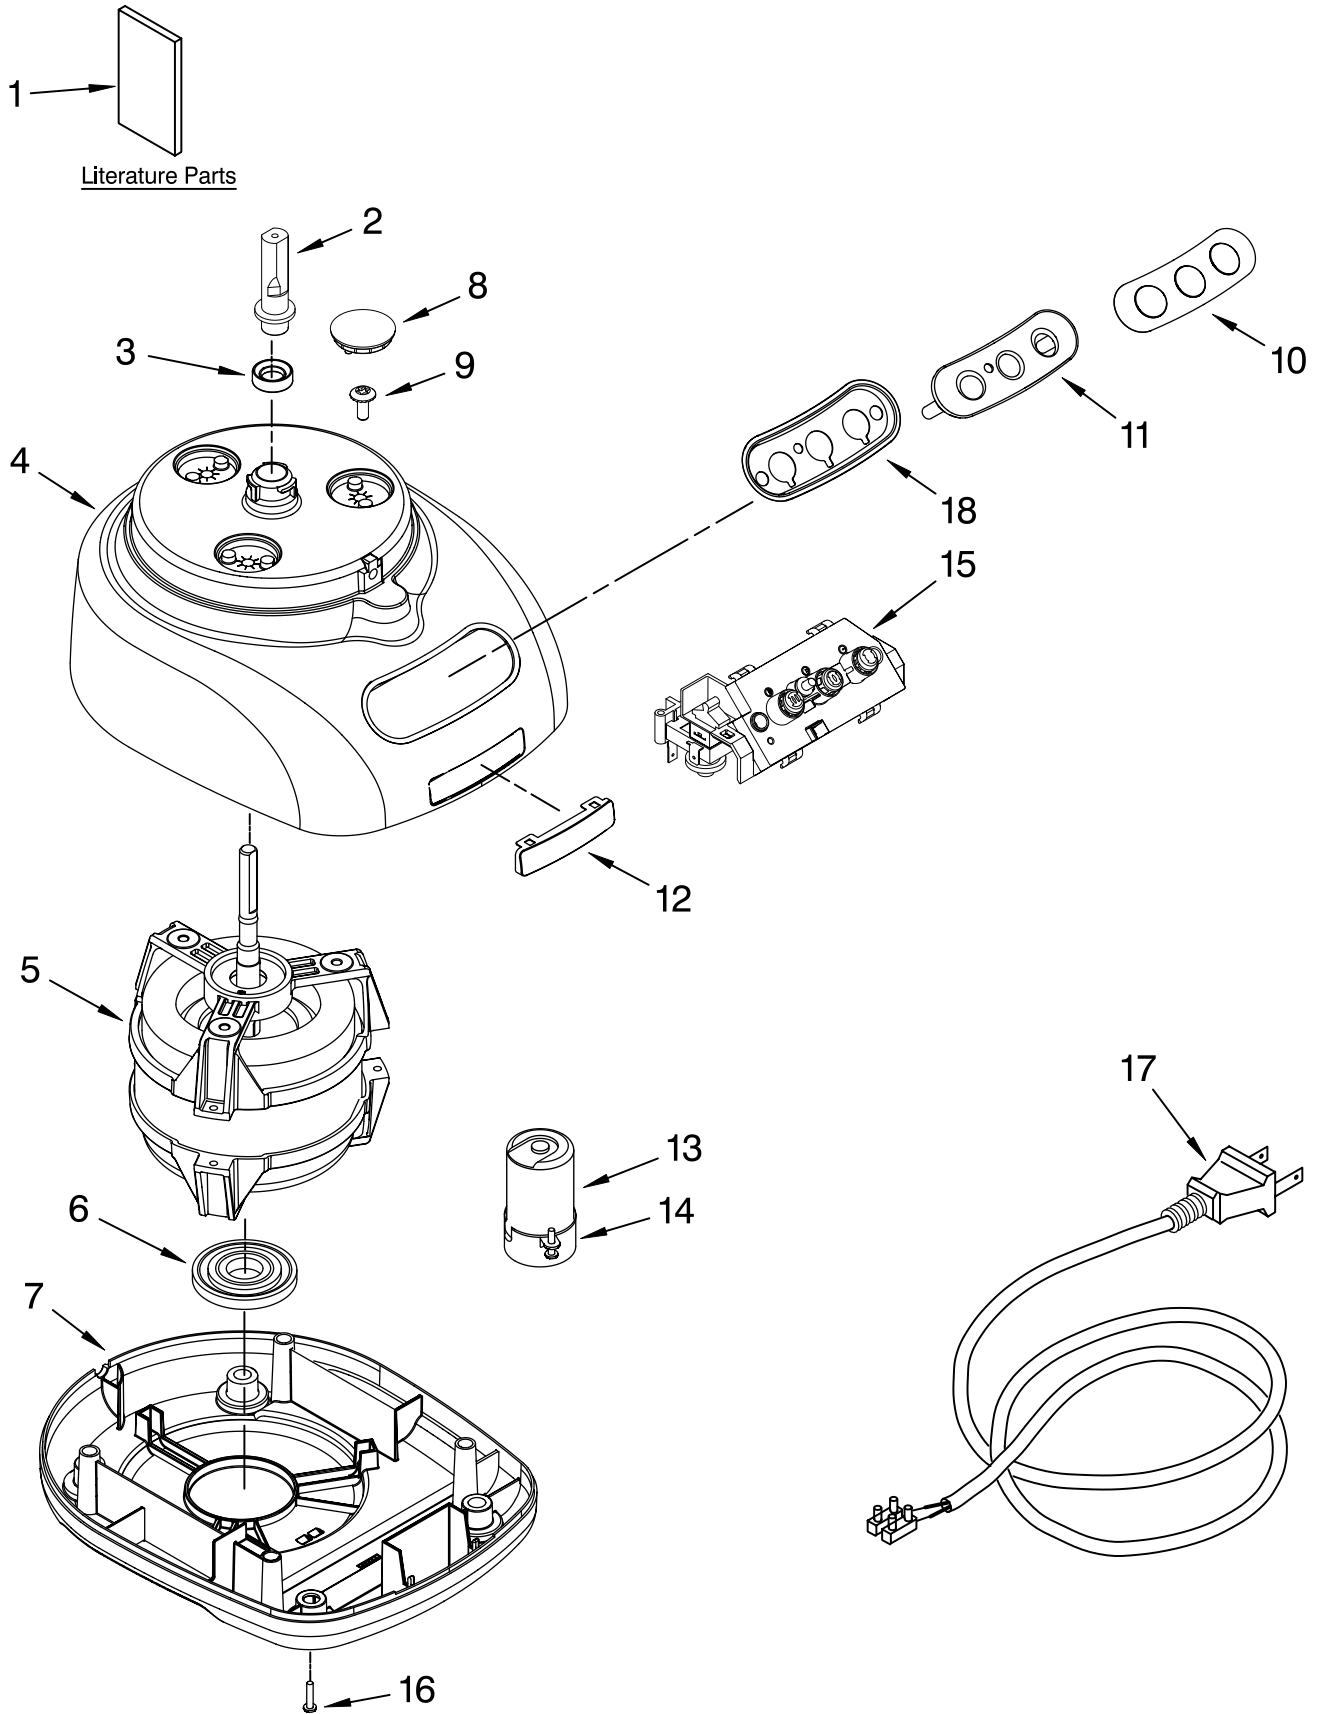

MOTOR AND HOUSING PARTS

For Models: 5KFPM770B_1

FOR ORDERING INFORMATION REFER TO PARTS PRICE LIST