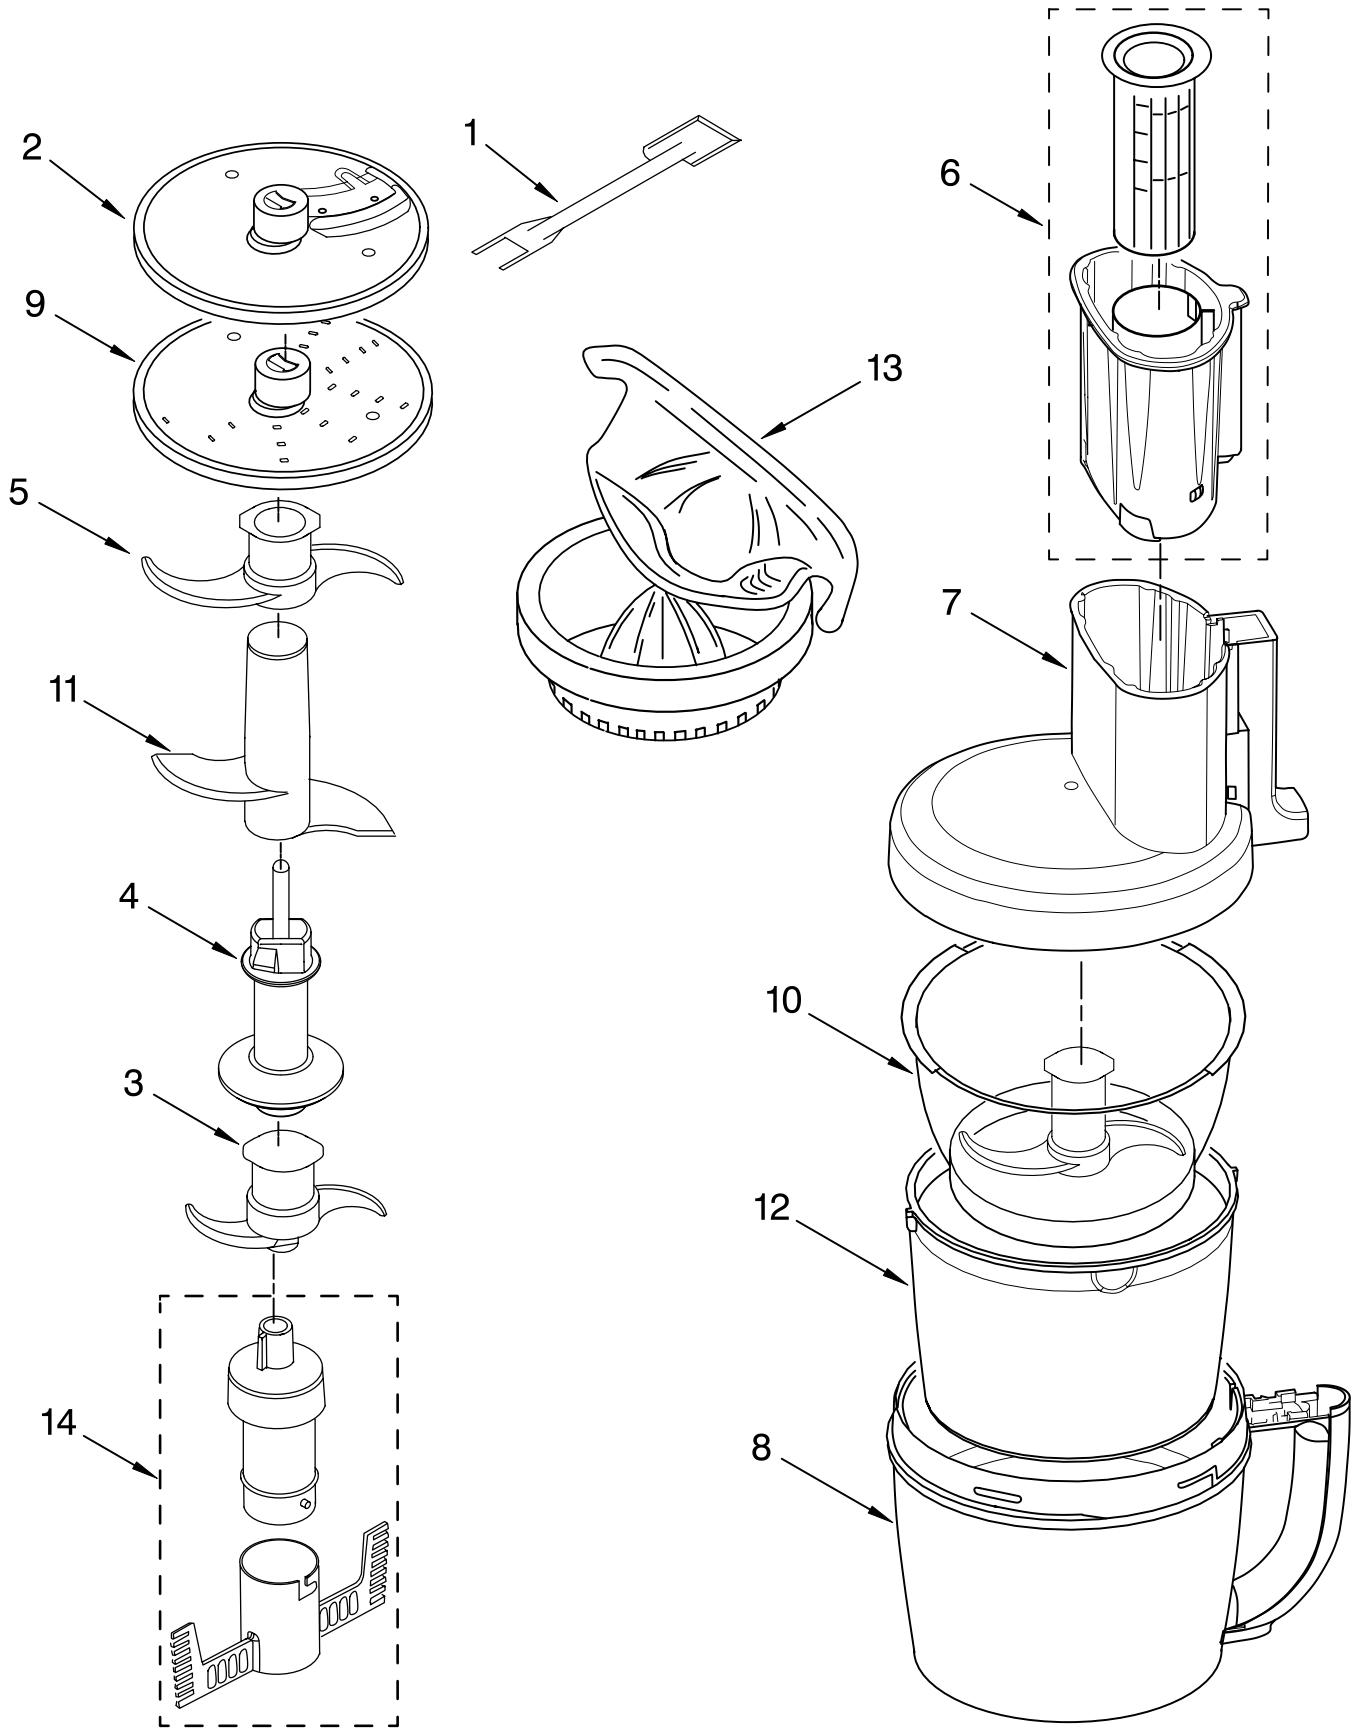

----- Manual continues below -----

PARTS LIST

for

KitchenAid®

12 CUP FOOD PROCESSOR

WIDE MOUTH – BRITISH (U.K.)

MODELS:

5KFPM770BWH1 (White)
5KFPM770BOB1 (Onyx Black)
5KFPM770BER1 (Empire Red)
5KFPM770BAC1 (Almond Creme)
5KFPM770BNK1 (Nickel)
5KFPM770BPM1 (Pearl Metallic)

For Models: 5KFPM770B__1

Illus. No.	Part No.	DESCRIPTION
1		Literature Parts
	8212058	Use & Care Guide
	W10185702	Repair Parts List
2	W10187053	Sleeve, Motor Shaft
3	8211828	Seal, Oil
4		Housing, Motor
	8212068	White
	8212069	Empire Red
	8212070	Almond Creme
	8211823	Nickel
	W10221703	Pearl Metallic
5	8212079	Motor
6	8212091	Grommet, Motor
7		Base, Housing
	8212081	White
	8212080	Onyx Black
	8212082	Empire Red
	8212083	Almond Creme
8		Cover, Screw
	8212084	White
	8211827	Onyx Black
	8212085	Empire Red
	8212086	Almond Creme
9	8211586	Screw, Motor Locking
10		Overlay, Switch
	8212087	Black
	8212088	Silver
11		Cover, Panel Switch
	8212093	Transparent
	8212094	Silver
12	8211842	Nameplate
13	8212089	Capacitor
14	8211607	Clip, Capacitor
15	8212090	Relay & Switch Assembly
16		Foot
	8211845	Black
	8211844	White
17		Cord, Power
	8212074	White
	8212073	Black
18	8212095	Bezel, Switch Panel

FOR ORDERING INFORMATION REFER TO PARTS PRICE LIST

ATTACHMENT PARTS

For Models: 5KFBM770B_1

FOR ORDERING INFORMATION REFER TO PARTS PRICE LIST

ATTACHMENT PARTS

For Models: 5KFPM770B__1

Illus. No.	Part No.	DESCRIPTION
1	8211760	Spatula
2		Disc, Slicing
	8211929	2 mm
	8211930	4 mm
3	8212012	Mini Blade
4	8211858	Adapter, Shaft & Disc
5	W10187050	Blade, Multipurpose
6	8212020	Pusher, Food
7		Cover, Work Bowl
	8212062	White
	8212024	Onyx Black
	8212063	Empire Red
	8212064	Almond Creme
8		Bowl, Work
	8212065	White
	8212019	Onyx Black
	8212066	Empire Red
	8212067	Almond Creme
9		Disc, Shredding
	8211933	4 mm
10	8211926	Bowl, Mini
11	W10187052	Blade, Dough
12	8211928	Bowl, Chef's
13	W10186748	Presser, Citrus
14	W10187049	Whip, Egg