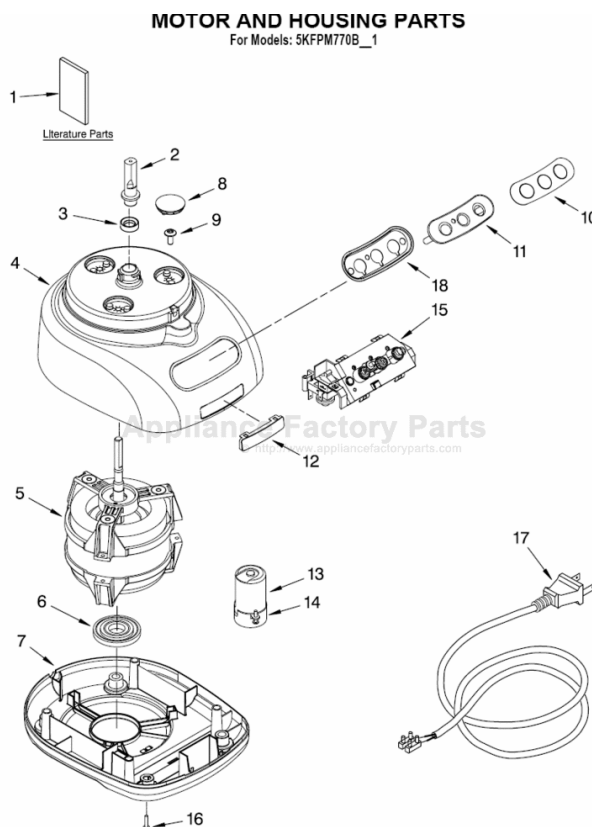

[Find Your KITCHENAID Small Appliance Parts - Select From 538 Models](#)

----- Manual continues below -----