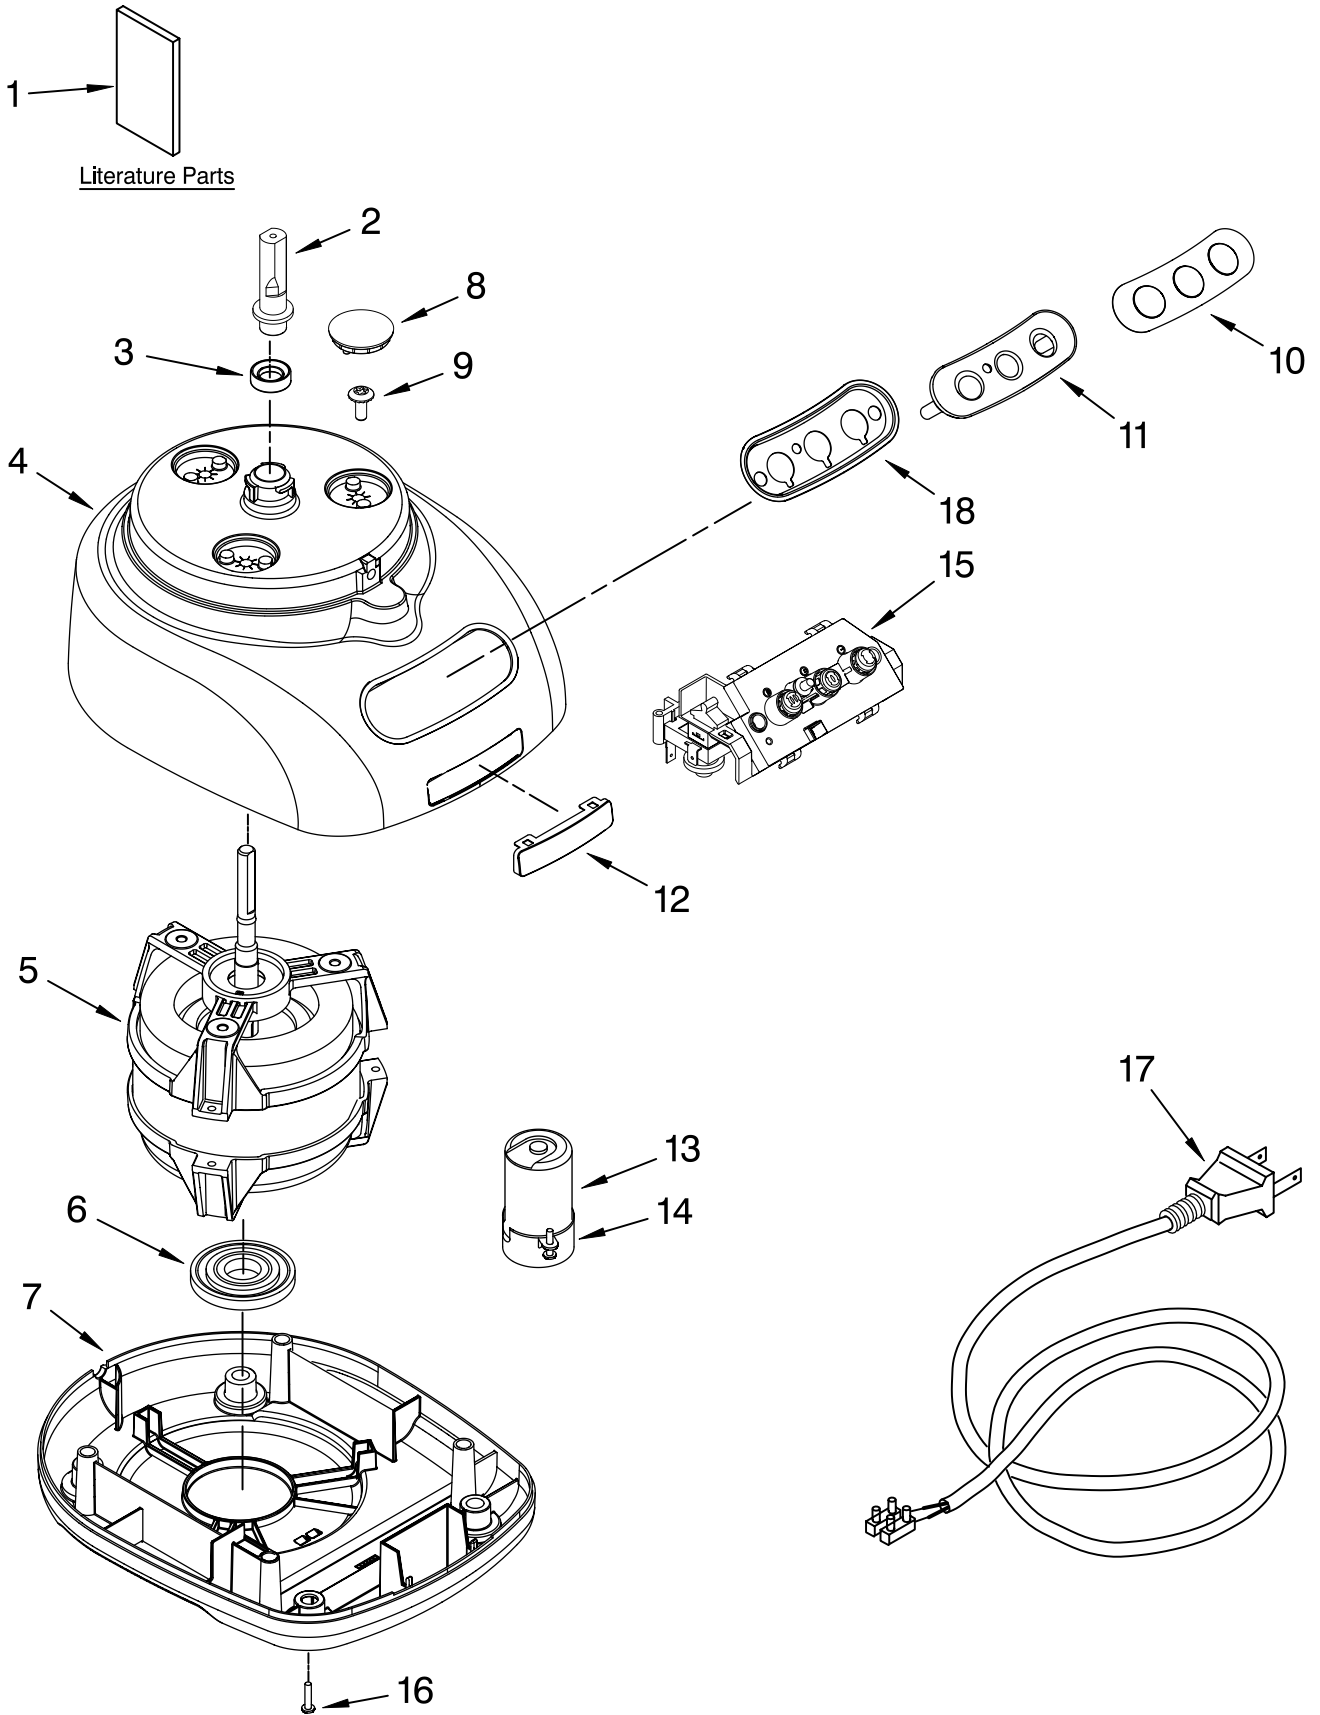

MOTOR AND HOUSING PARTS

For Models: 5KFPM770B_1

FOR ORDERING INFORMATION REFER TO PARTS PRICE LIST