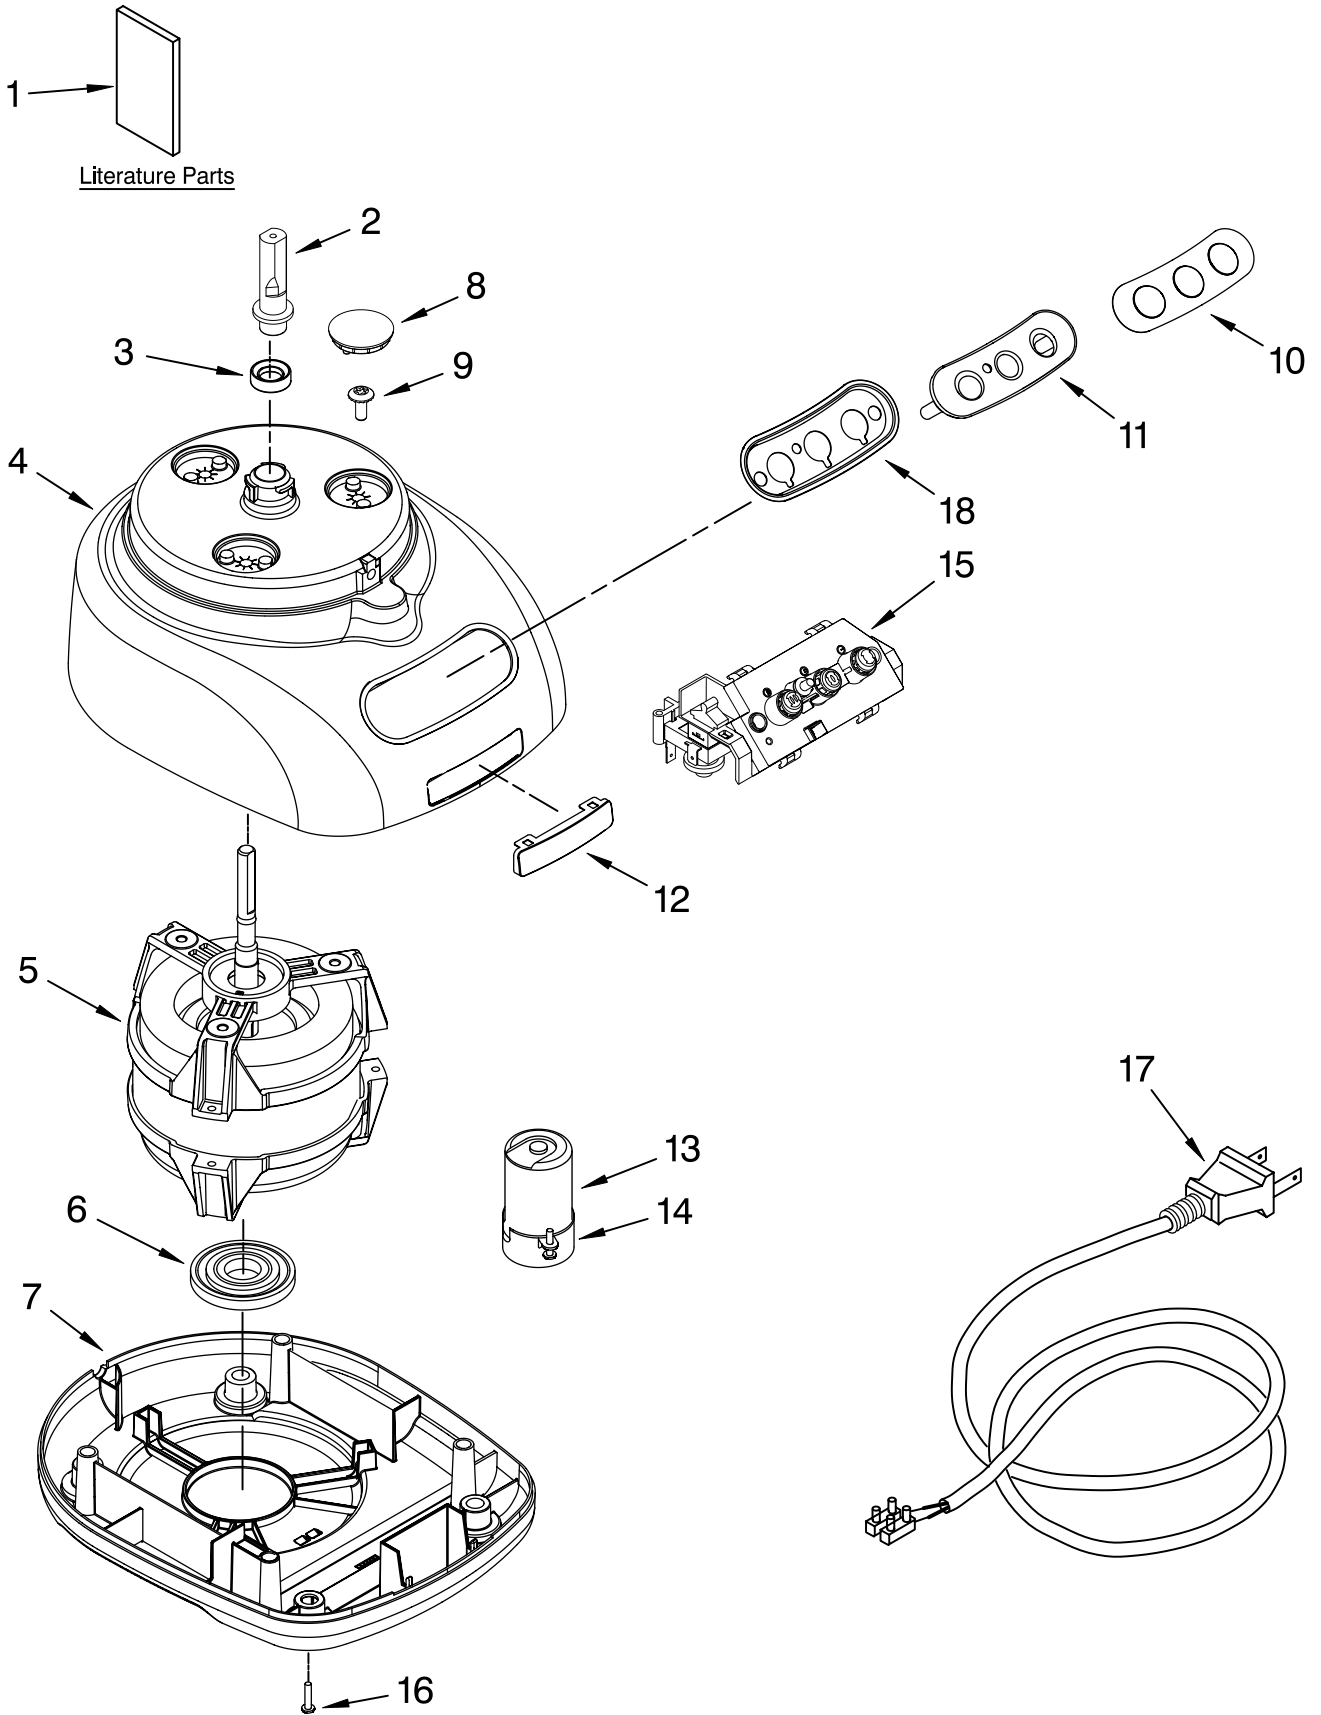

MOTOR AND HOUSING PARTS

For Models: 5KFBM770B_1

FOR ORDERING INFORMATION REFER TO PARTS PRICE LIST