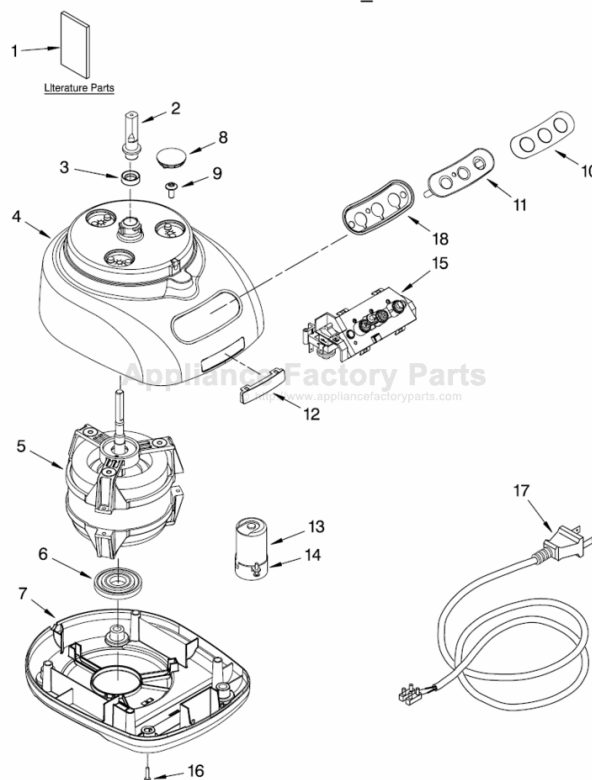

MOTOR AND HOUSING PARTS For Models: 5KFPM770E_1

[Find Your KITCHENAID Small Appliance Parts - Select From 538 Models](#)

----- Manual continues below -----