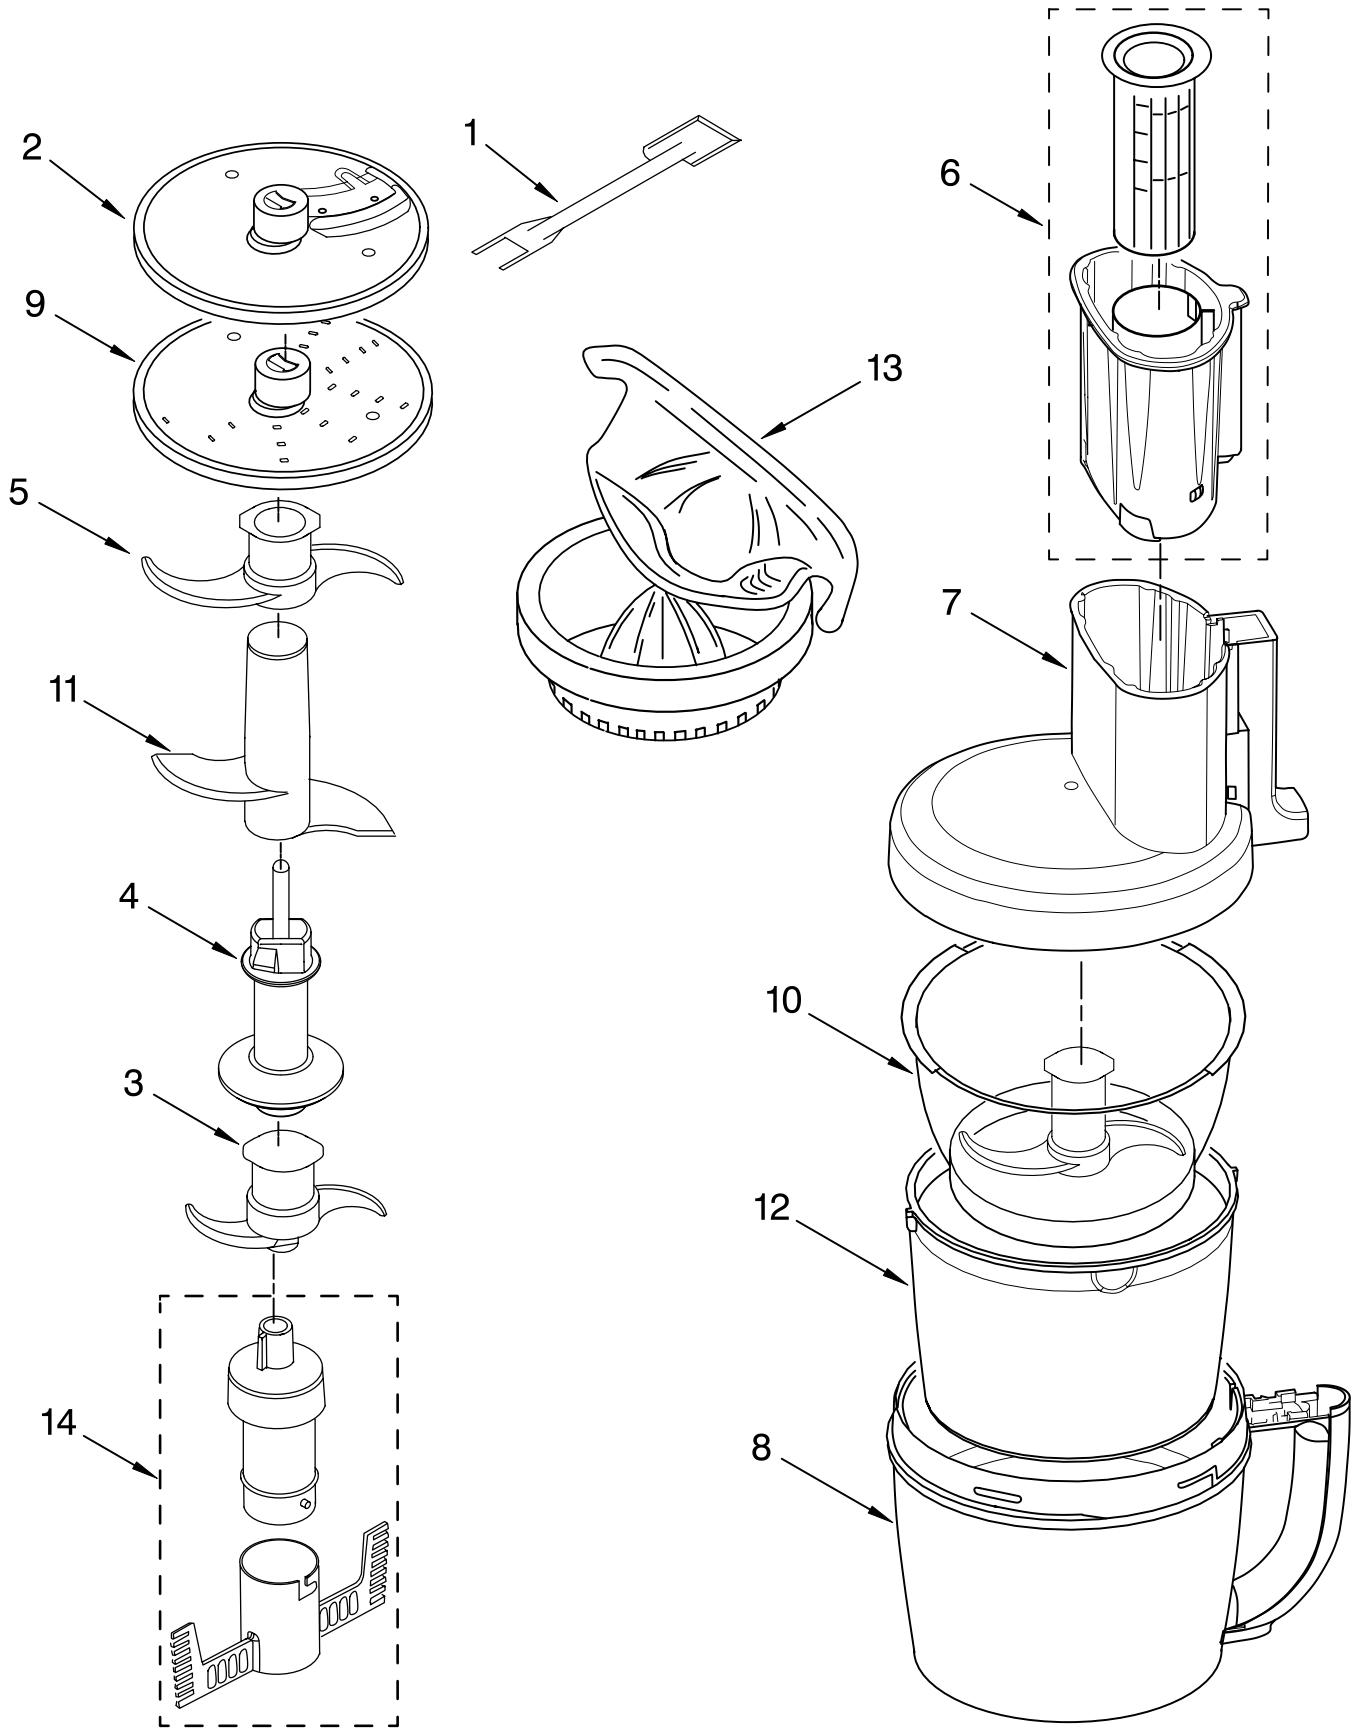

ATTACHMENT PARTS

For Models: 5KFPM770E_1

FOR ORDERING INFORMATION REFER TO PARTS PRICE LIST

ATTACHMENT PARTS

For Models: 5KFPM770E__1

Illus. No.	Part No.	DESCRIPTION
1	8211760	Spatula
2		Disc, Slicing
	8211929	2 mm
	8211930	4 mm
3	8212012	Mini Blade
4	8211858	Adapter, Shaft & Disc
5	W10187050	Blade, Multipurpose
6	8212020	Pusher, Food
7		Cover, Work Bowl
	8212062	White
	8212024	Onyx Black
	8212063	Empire Red
	8212064	Almond Creme
8		Bowl, Work
	8212065	White
	8212019	Onyx Black
	8212066	Empire Red
	8212067	Almond Creme
9		Disc, Shredding
	8211933	4 mm
10	8211926	Bowl, Mini
11	W10187052	Blade, Dough
12	8211928	Bowl, Chef's
13	W10186748	Presser, Citrus
14	W10187049	Whip, Egg

OPTIONAL PARTS NOT ILLUSTRATED

W10186743	Accessory Box
8211927	Lid, Mini Bowl
	Disc, Slicing
8211931	6 mm
	Disc, Shredding
8211932	2 mm
8211934	6 mm
8211935	Disc, Julienne
8211936	Disc, Grating
	Parmesan/Ice
8211937	Disc, Cutting
	French Fry
8211938	Rack, Disc
8212059	Mini Bowl and Lids (2)

FOR ORDERING INFORMATION REFER TO PARTS PRICE LIST