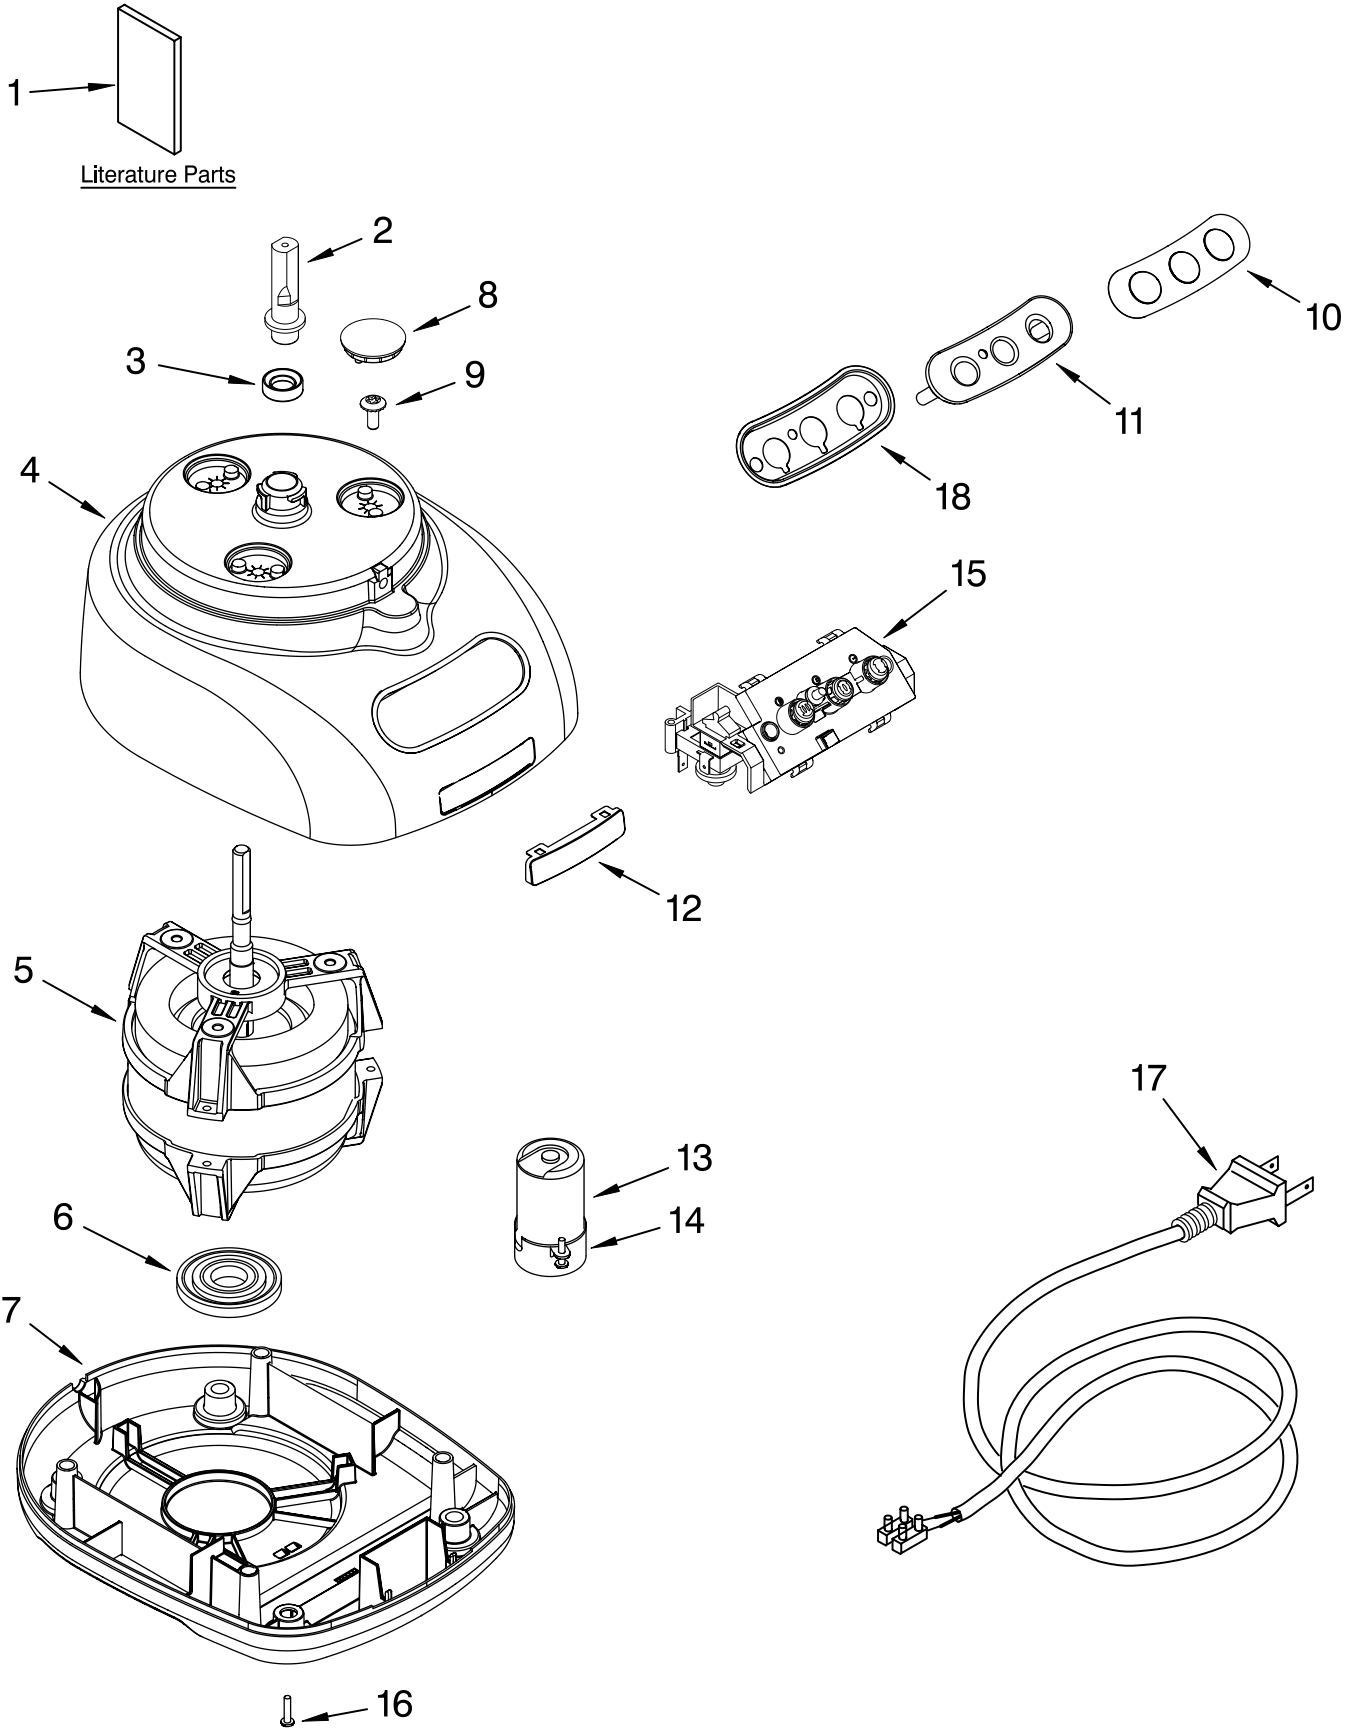

MOTOR AND HOUSING PARTS

For Models: 5KFPM770E__0

FOR ORDERING INFORMATION REFER TO PARTS PRICE LIST