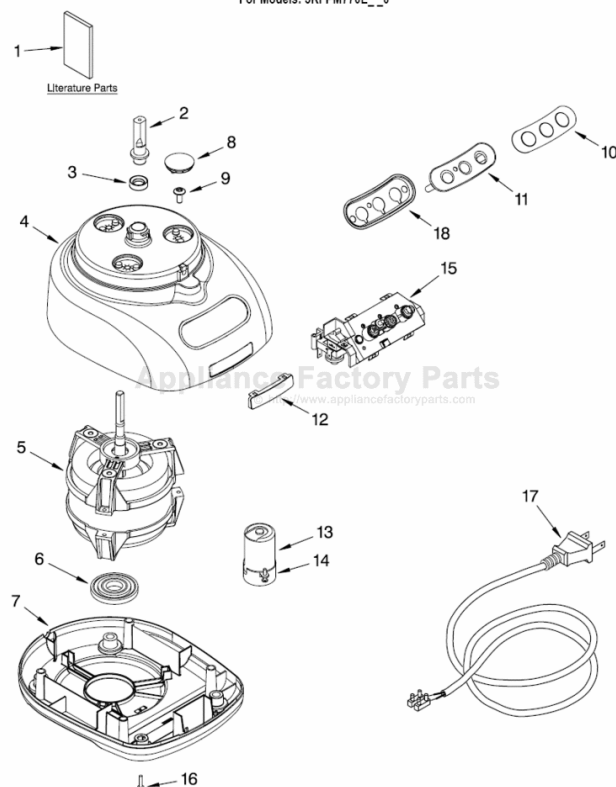

MOTOR AND HOUSING PARTS

For Models: 5KFPM770E_0

[Find Your KITCHENAID Small Appliance Parts - Select From 538 Models](#)

----- Manual continues below -----