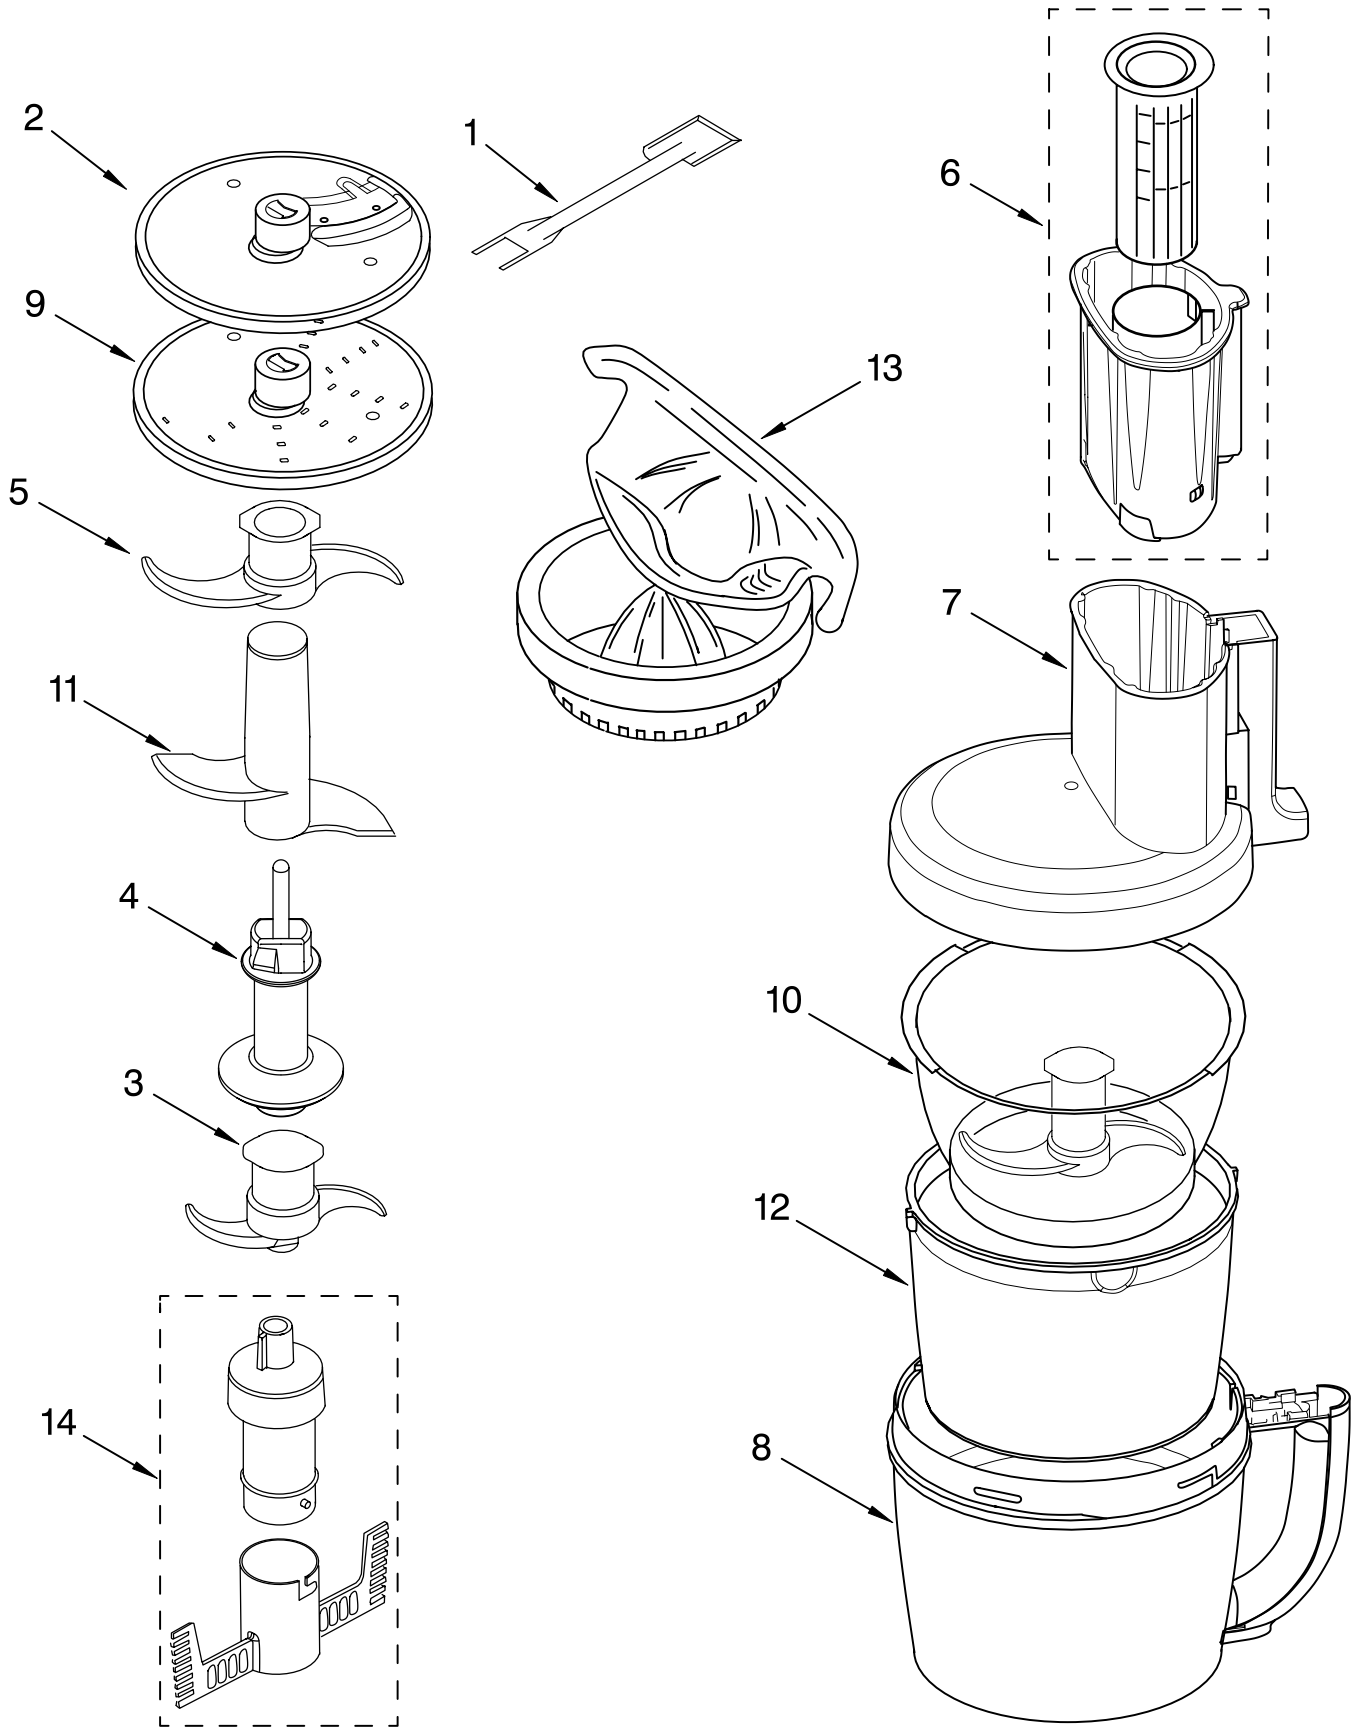

ATTACHMENT PARTS

For Models: 5KFPM770E__0

FOR ORDERING INFORMATION REFER TO PARTS PRICE LIST

ATTACHMENT PARTS

For Models: 5KFPM770E__0

Illus. No.	Part No.	DESCRIPTION
1	8211760	Spatula
2		Disc, Slicing
	8211929	2 mm
	8211930	4 mm
3	8212012	Mini Blade
4	8211858	Adapter, Shaft & Disc
5	8212014	Blade, Multipurpose
6	8212020	Pusher, Food
7		Cover, Work Bowl
	8212062	White
	8212024	Onyx Black
	8212063	Empire Red
	8212064	Almond Creme
8		Bowl, Work
	8212065	White
	8212019	Onyx Black
	8212066	Empire Red
	8212067	Almond Creme
9		Disc, Shredding
	8211933	4 mm
10	8211926	Bowl, Mini
11	8212016	Blade, Dough
12	8211928	Bowl, Chef's
13	8212025	Extractor, Citrus
14	8212033	Whip, Egg

Optional Parts (Not Illustrated)

8212034	Accessory Box
8211927	Lid, Mini Bowl
	Disc, Slicing
8211931	6 mm
	Disc, Shredding
8211932	2 mm
8211934	6 mm
8211935	Disc, Julienne
8211936	Disc, Grating
	Parmesan/Ice
8211937	Disc, Cutting
	French Fry
8211938	Rack, Disc
8212059	Mini Bowl and Lids (2)

FOR ORDERING INFORMATION REFER TO PARTS PRICE LIST