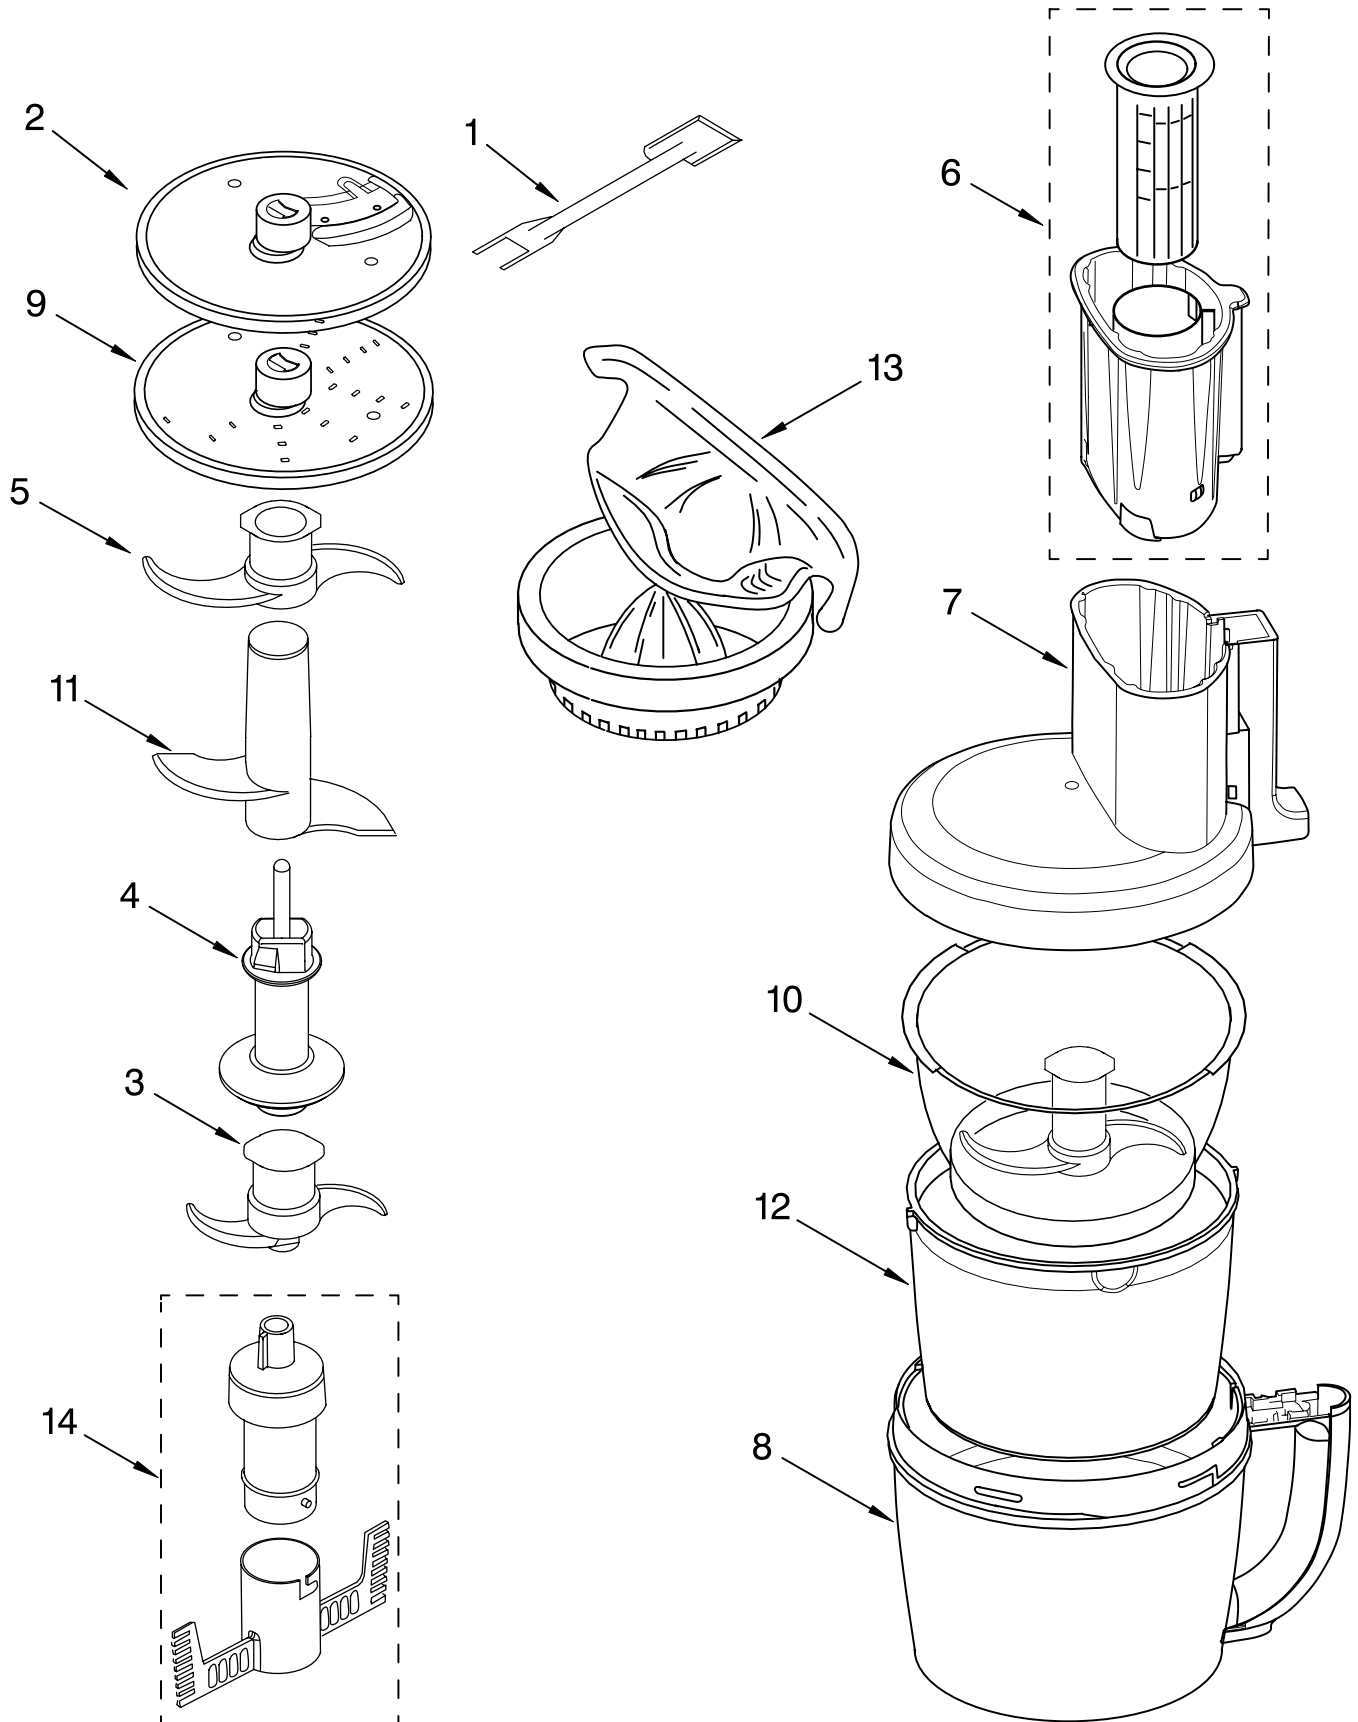

MOTOR AND HOUSING PARTS

For Models: 5KFPM770E__0

FOR ORDERING INFORMATION REFER TO PARTS PRICE LIST

MOTOR AND HOUSING PARTS

For Models: 5KFPM770E__0

<u>Illus.</u>	<u>Part</u>	<u>DESCRIPTION</u>
<u>No.</u>	<u>No.</u>	
1		Literature Parts
	8212058	Use & Care Guide
	8212051	Repair Parts List
2	8211849	Sleeve, Motor
		Shaft
3	8211828	Seal, Oil
4		Housing, Motor
	8212068	White
	8212069	Empire Red
	8212070	Almond Creme
	8211823	Nickel
5	8212079	Motor
6	8212091	Grommet, Motor
7		Base, Housing
	8212081	White
	8212080	Onyx Black
	8212082	Empire Red
	8212083	Almond Creme
8		Cover, Screw
	8212084	White
	8211827	Onyx Black
	8212085	Empire Red
	8212086	Almond Creme
9	8211586	Screw, Motor
		Locking
10		Overlay, Switch
	8212087	Black
	8212088	Silver
11		Cover, Panel
		Switch
	8212093	Transparent
	8212094	Silver
12	8211842	Nameplate
13	8212089	Capacitor
14	8211607	Clip, Capacitor
15	8212090	Relay & Switch
		Assembly
16		Foot
	8211845	Black
	8211844	White
17		Cord, Power
	8212076	White
	8212075	Black
18	8212095	Bezel, Switch
		Panel

FOR ORDERING INFORMATION REFER TO PARTS PRICE LIST

ATTACHMENT PARTS

For Models: 5KFPM770E__0

FOR ORDERING INFORMATION REFER TO PARTS PRICE LIST

ATTACHMENT PARTS

For Models: 5KFPM770E__0

Illus. No.	Part No.	DESCRIPTION
1	8211760	Spatula
2		Disc, Slicing
	8211929	2 mm
	8211930	4 mm
3	8212012	Mini Blade
4	8211858	Adapter, Shaft & Disc
5	8212014	Blade, Multipurpose
6	8212020	Pusher, Food
7		Cover, Work Bowl
	8212062	White
	8212024	Onyx Black
	8212063	Empire Red
	8212064	Almond Creme
8		Bowl, Work
	8212065	White
	8212019	Onyx Black
	8212066	Empire Red
	8212067	Almond Creme
9		Disc, Shredding
	8211933	4 mm
10	8211926	Bowl, Mini
11	8212016	Blade, Dough
12	8211928	Bowl, Chef's
13	8212025	Extractor, Citrus
14	8212033	Whip, Egg