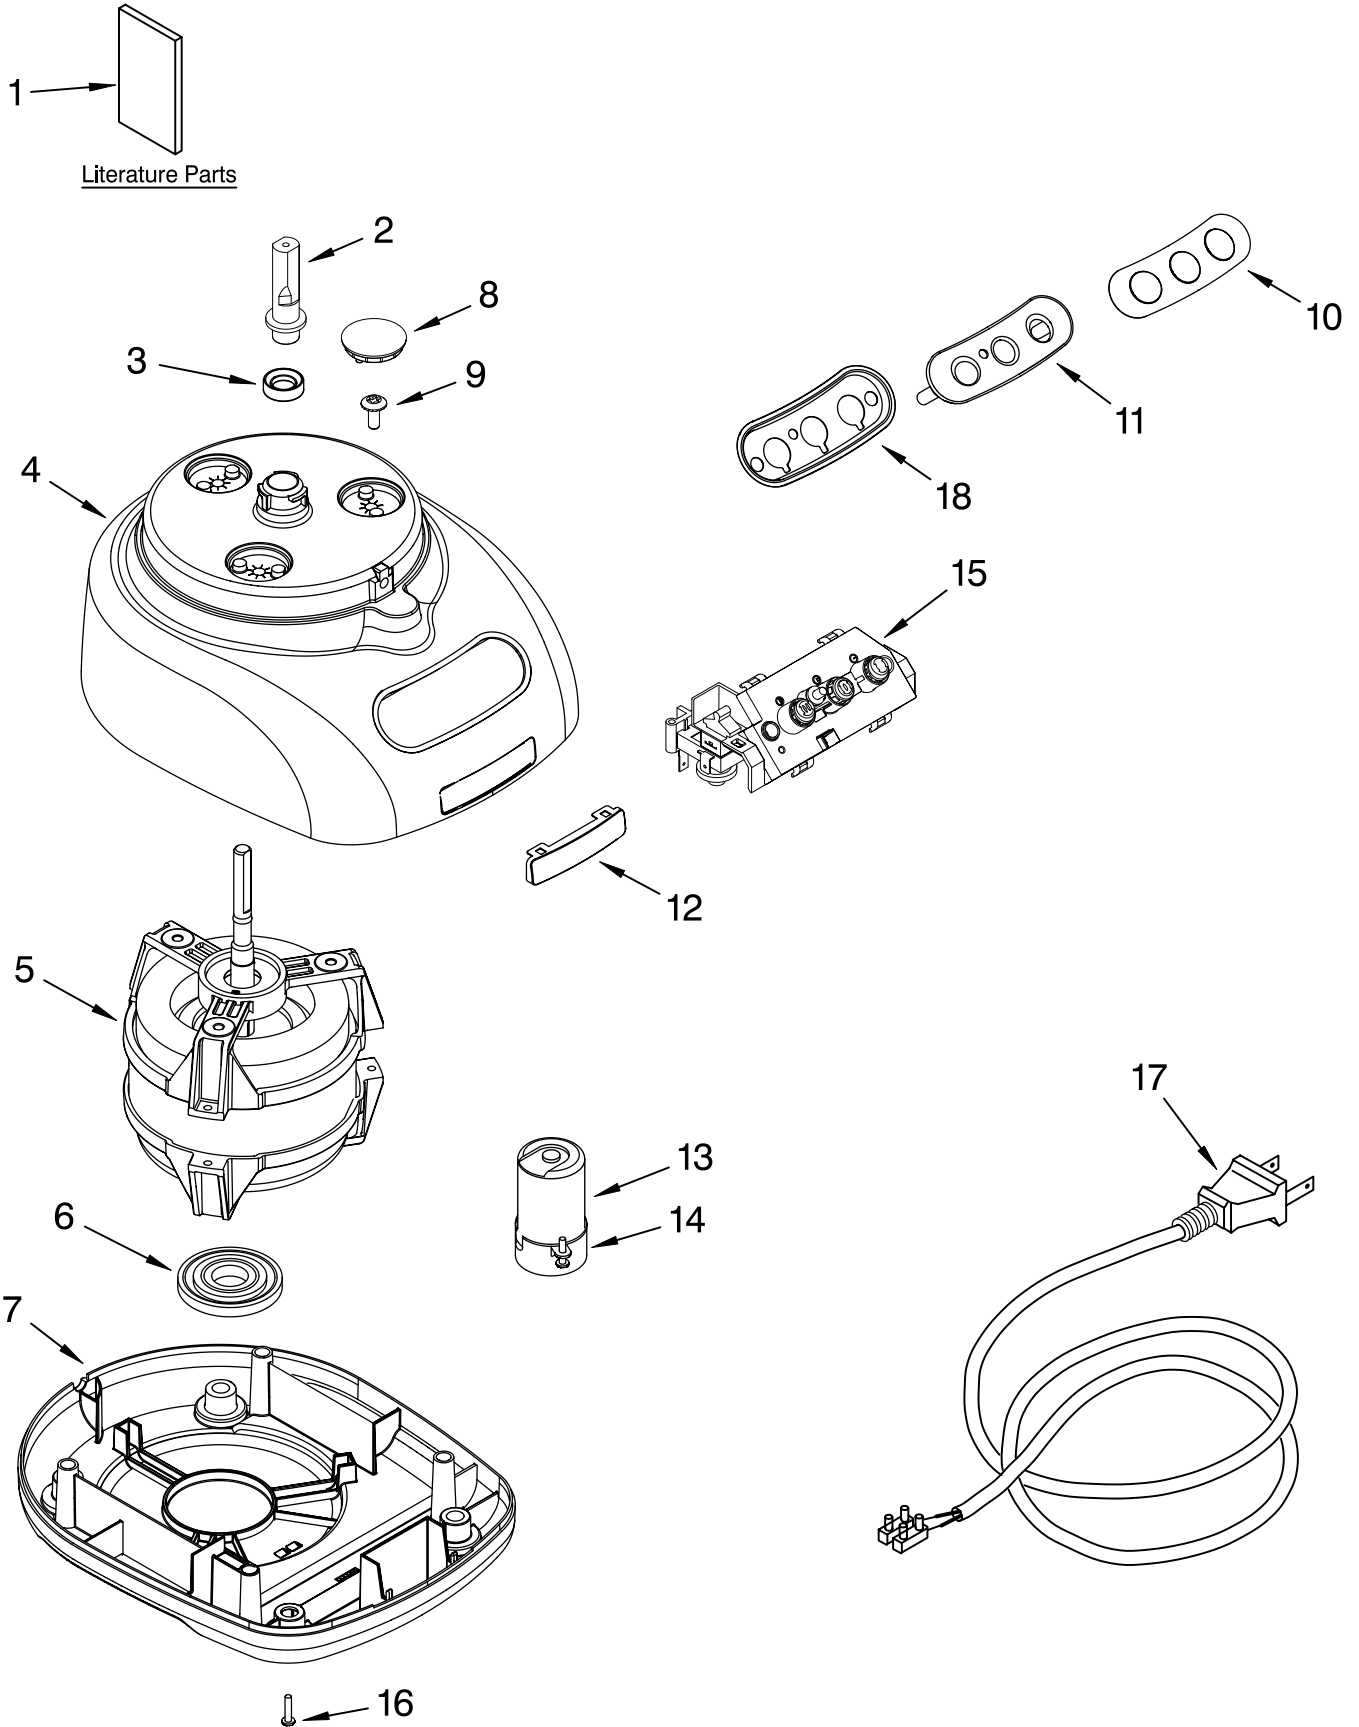

MOTOR AND HOUSING PARTS

For Models: 5KFPM770E__0

FOR ORDERING INFORMATION REFER TO PARTS PRICE LIST