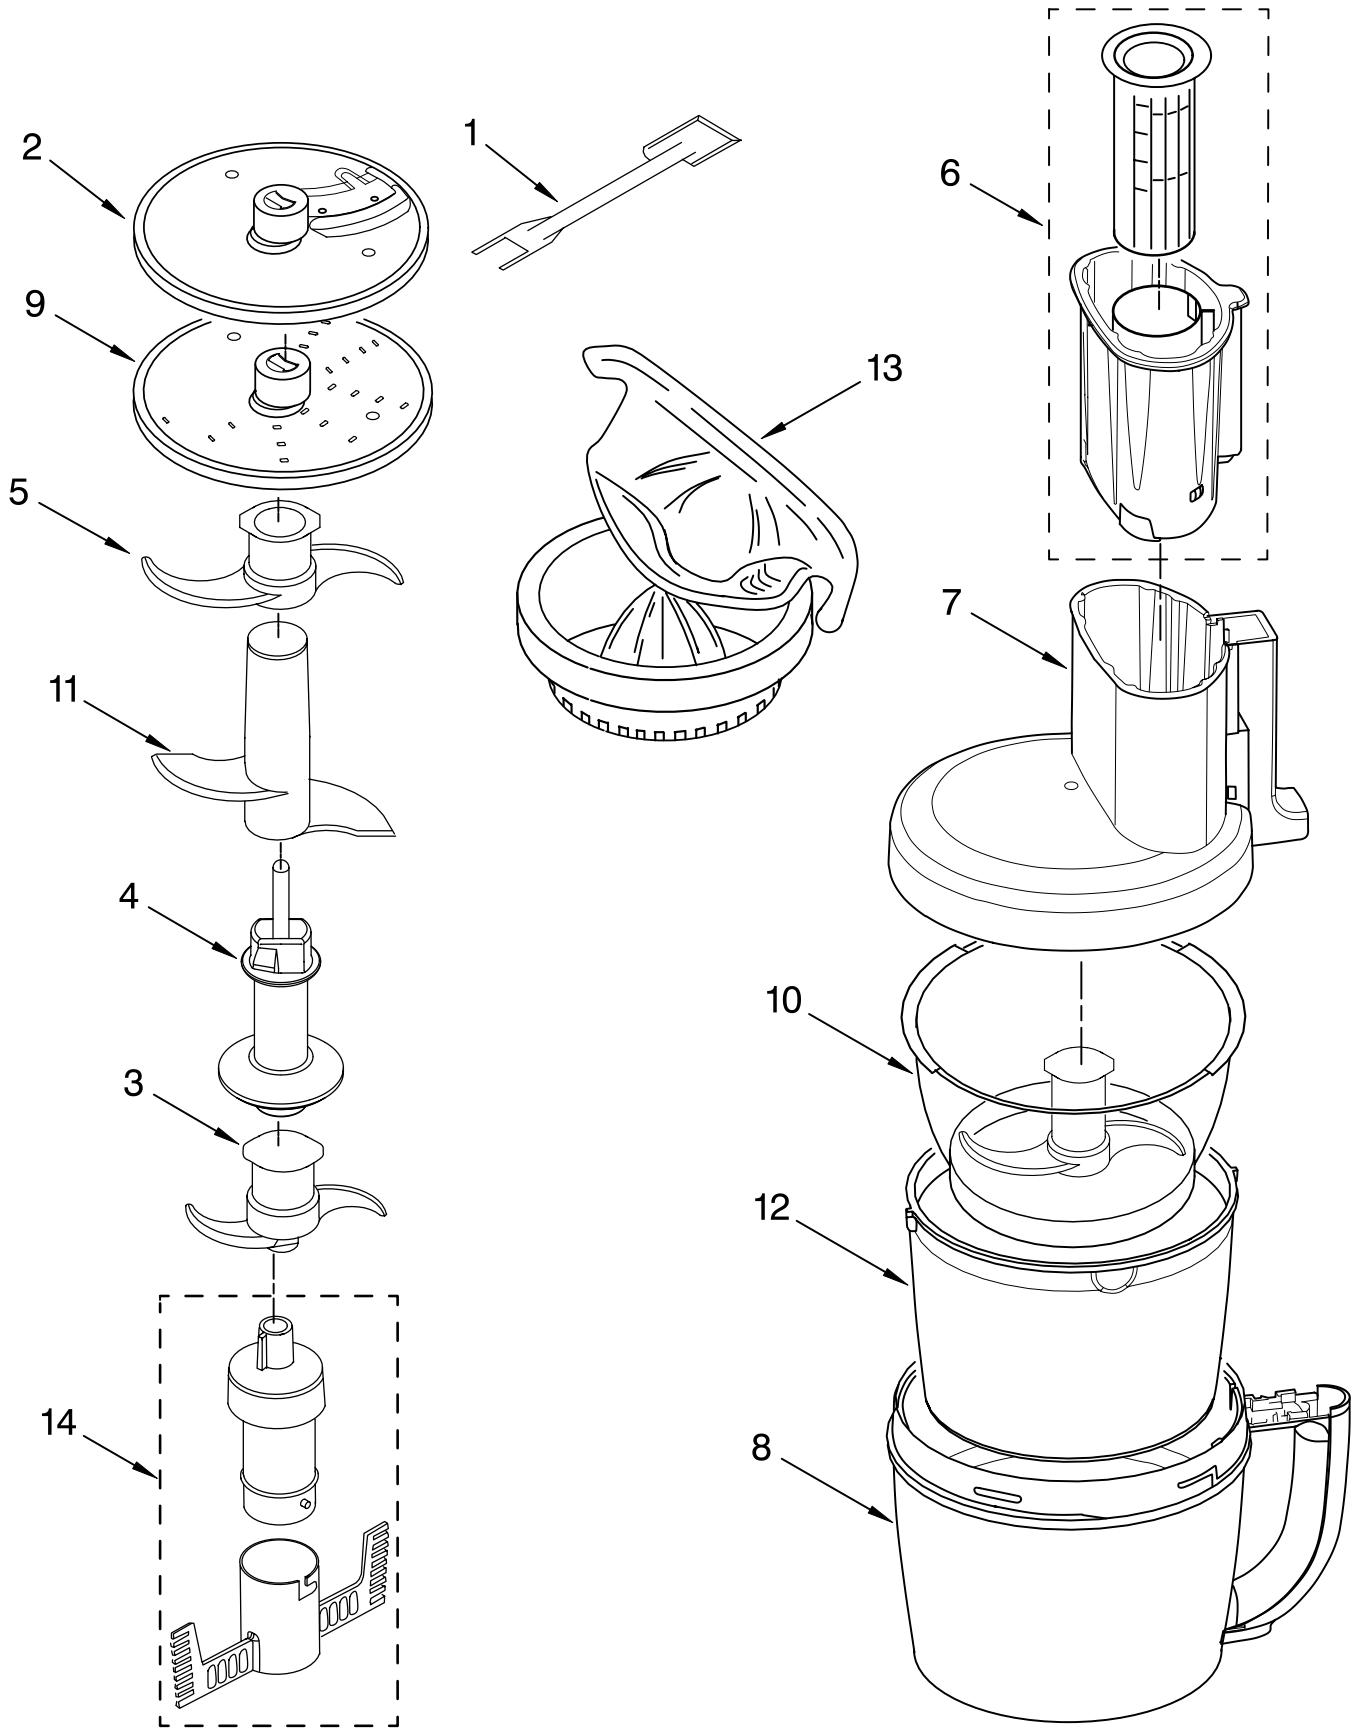

----- Manual continues below -----

PARTS LIST

for

KitchenAid®

12 CUP FOOD PROCESSOR

WIDE MOUTH – EUROPEAN

MODELS:

5KFPM770EWH1 (White)
5KFPM770EER1 (Empire Red)
5KFPM770EAC1 (Almond Creme)
5KFPM770ENK1 (Nickel)
5KFPM770EPM1 (Pearl Metallic)

For Models: 5KFPM770E__1

Illus. No.	Part No.	DESCRIPTION
1		Literature Parts
	8212058	Use & Care Guide
	W10185701	Repair Parts List
2	W10187053	Sleeve, Motor Shaft
3	8211828	Seal, Oil
4		Housing, Motor
	8212068	White
	8212069	Empire Red
	8212070	Almond Creme
	8211823	Nickel
	W10221703	Pearl Metallic
5	8212079	Motor
6	8212091	Grommet, Motor
7		Base, Housing
	8212081	White
	8212080	Onyx Black
	8212082	Empire Red
	8212083	Almond Creme
8		Cover, Screw
	8212084	White
	8211827	Onyx Black
	8212085	Empire Red
	8212086	Almond Creme
9	8211586	Screw, Motor Locking
10		Overlay, Switch
	8212087	Black
	8212088	Silver
11		Cover, Panel Switch
	8212093	Transparent
	8212094	Silver
12	8211842	Nameplate
13	8212089	Capacitor
14	8211607	Clip, Capacitor
15	8212090	Relay & Switch Assembly
16		Foot
	8211845	Black
	8211844	White
17		Cord, Power
	8212076	White
	8212075	Black
18	8212095	Bezel, Switch Panel

FOR ORDERING INFORMATION REFER TO PARTS PRICE LIST

ATTACHMENT PARTS

For Models: 5KFPM770E_1

FOR ORDERING INFORMATION REFER TO PARTS PRICE LIST

ATTACHMENT PARTS

For Models: 5KFPM770E__1

Illus. No.	Part No.	DESCRIPTION
1	8211760	Spatula
2		Disc, Slicing
	8211929	2 mm
	8211930	4 mm
3	8212012	Mini Blade
4	8211858	Adapter, Shaft & Disc
5	W10187050	Blade, Multipurpose
6	8212020	Pusher, Food
7		Cover, Work Bowl
	8212062	White
	8212024	Onyx Black
	8212063	Empire Red
	8212064	Almond Creme
8		Bowl, Work
	8212065	White
	8212019	Onyx Black
	8212066	Empire Red
	8212067	Almond Creme
9		Disc, Shredding
	8211933	4 mm
10	8211926	Bowl, Mini
11	W10187052	Blade, Dough
12	8211928	Bowl, Chef's
13	W10186748	Presser, Citrus
14	W10187049	Whip, Egg