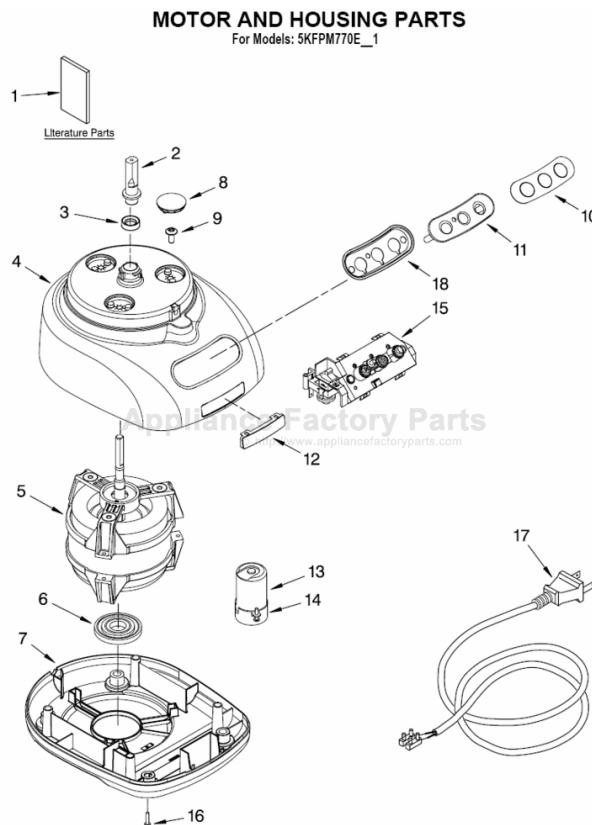

[Find Your KITCHENAID Small Appliance Parts - Select From 538 Models](#)

----- Manual continues below -----