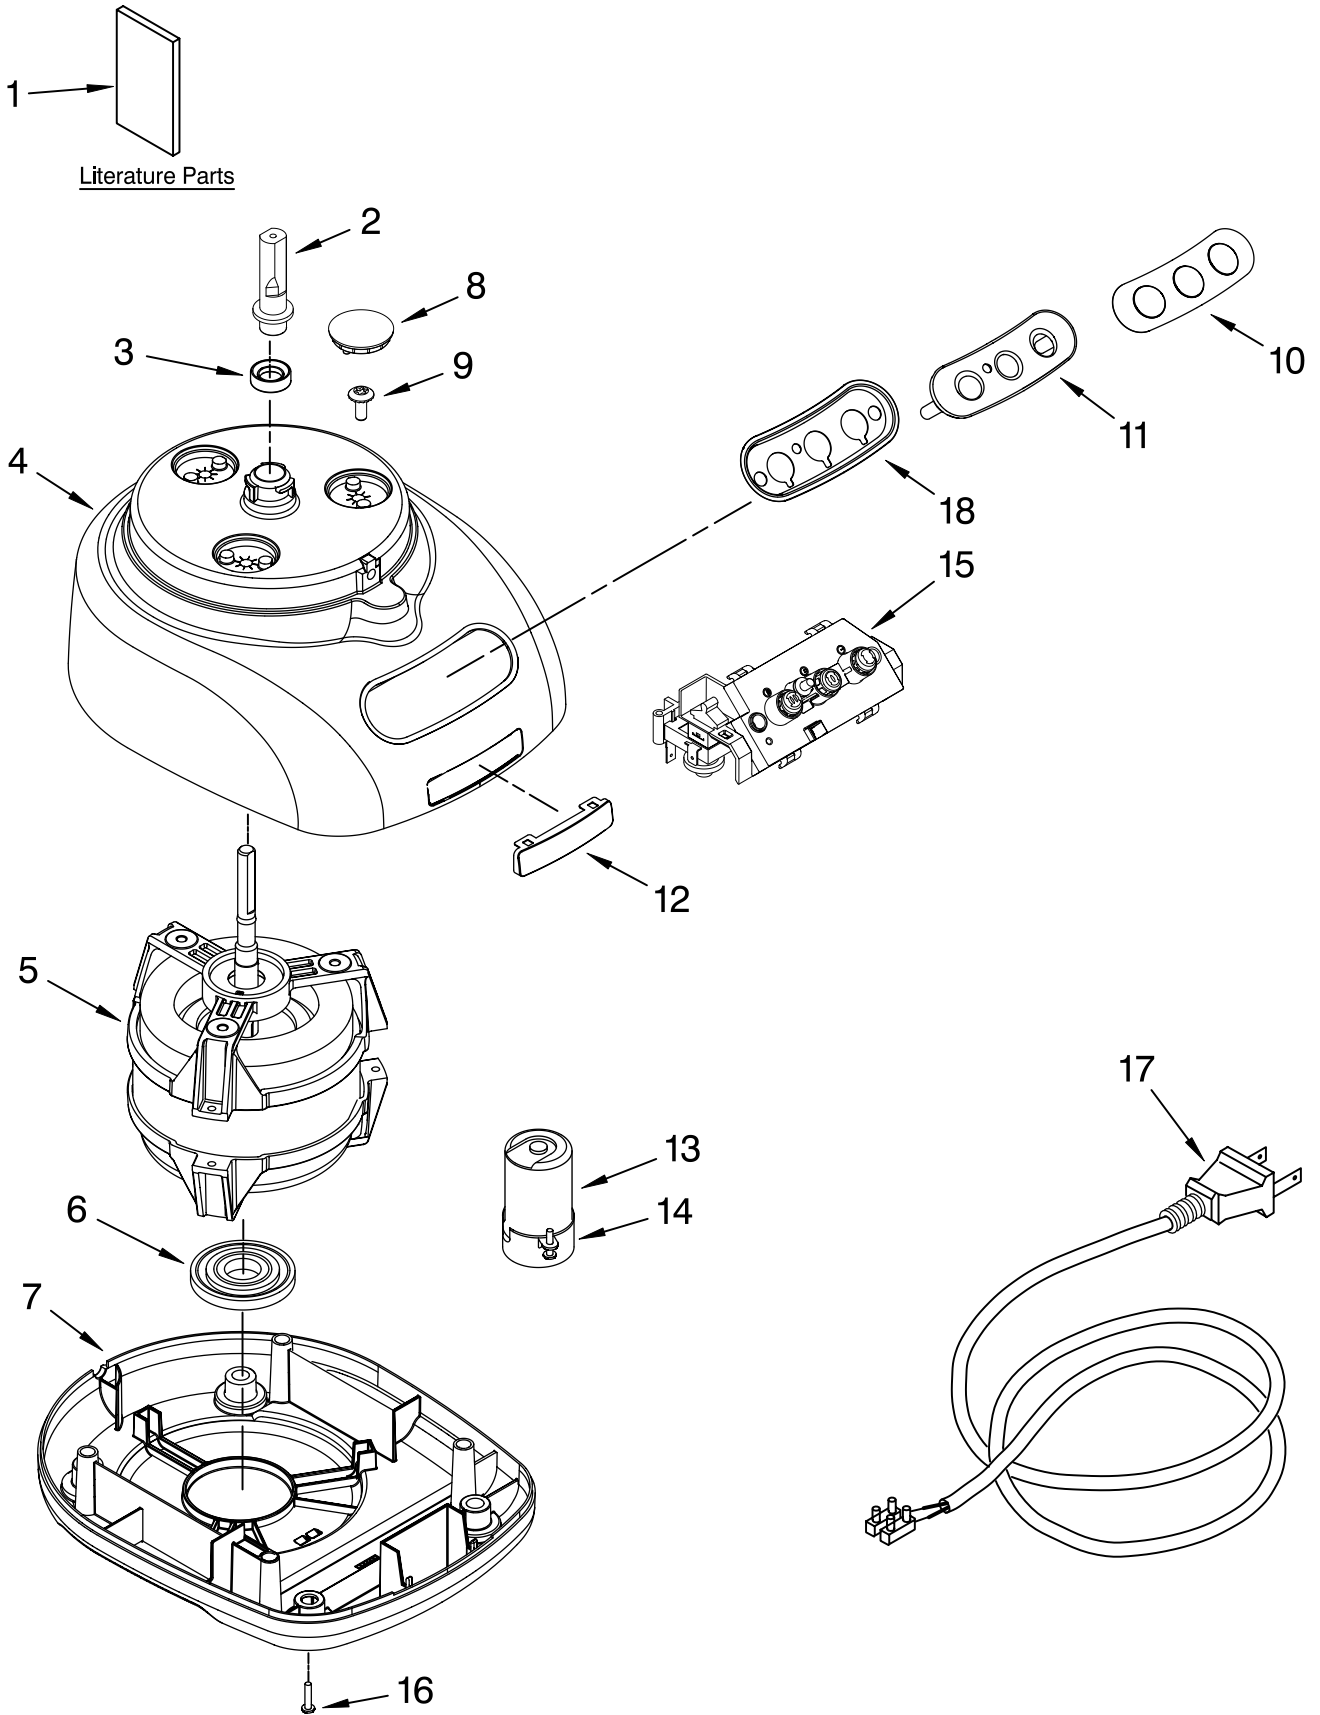

MOTOR AND HOUSING PARTS

For Models: 5KFP770E_1

FOR ORDERING INFORMATION REFER TO PARTS PRICE LIST