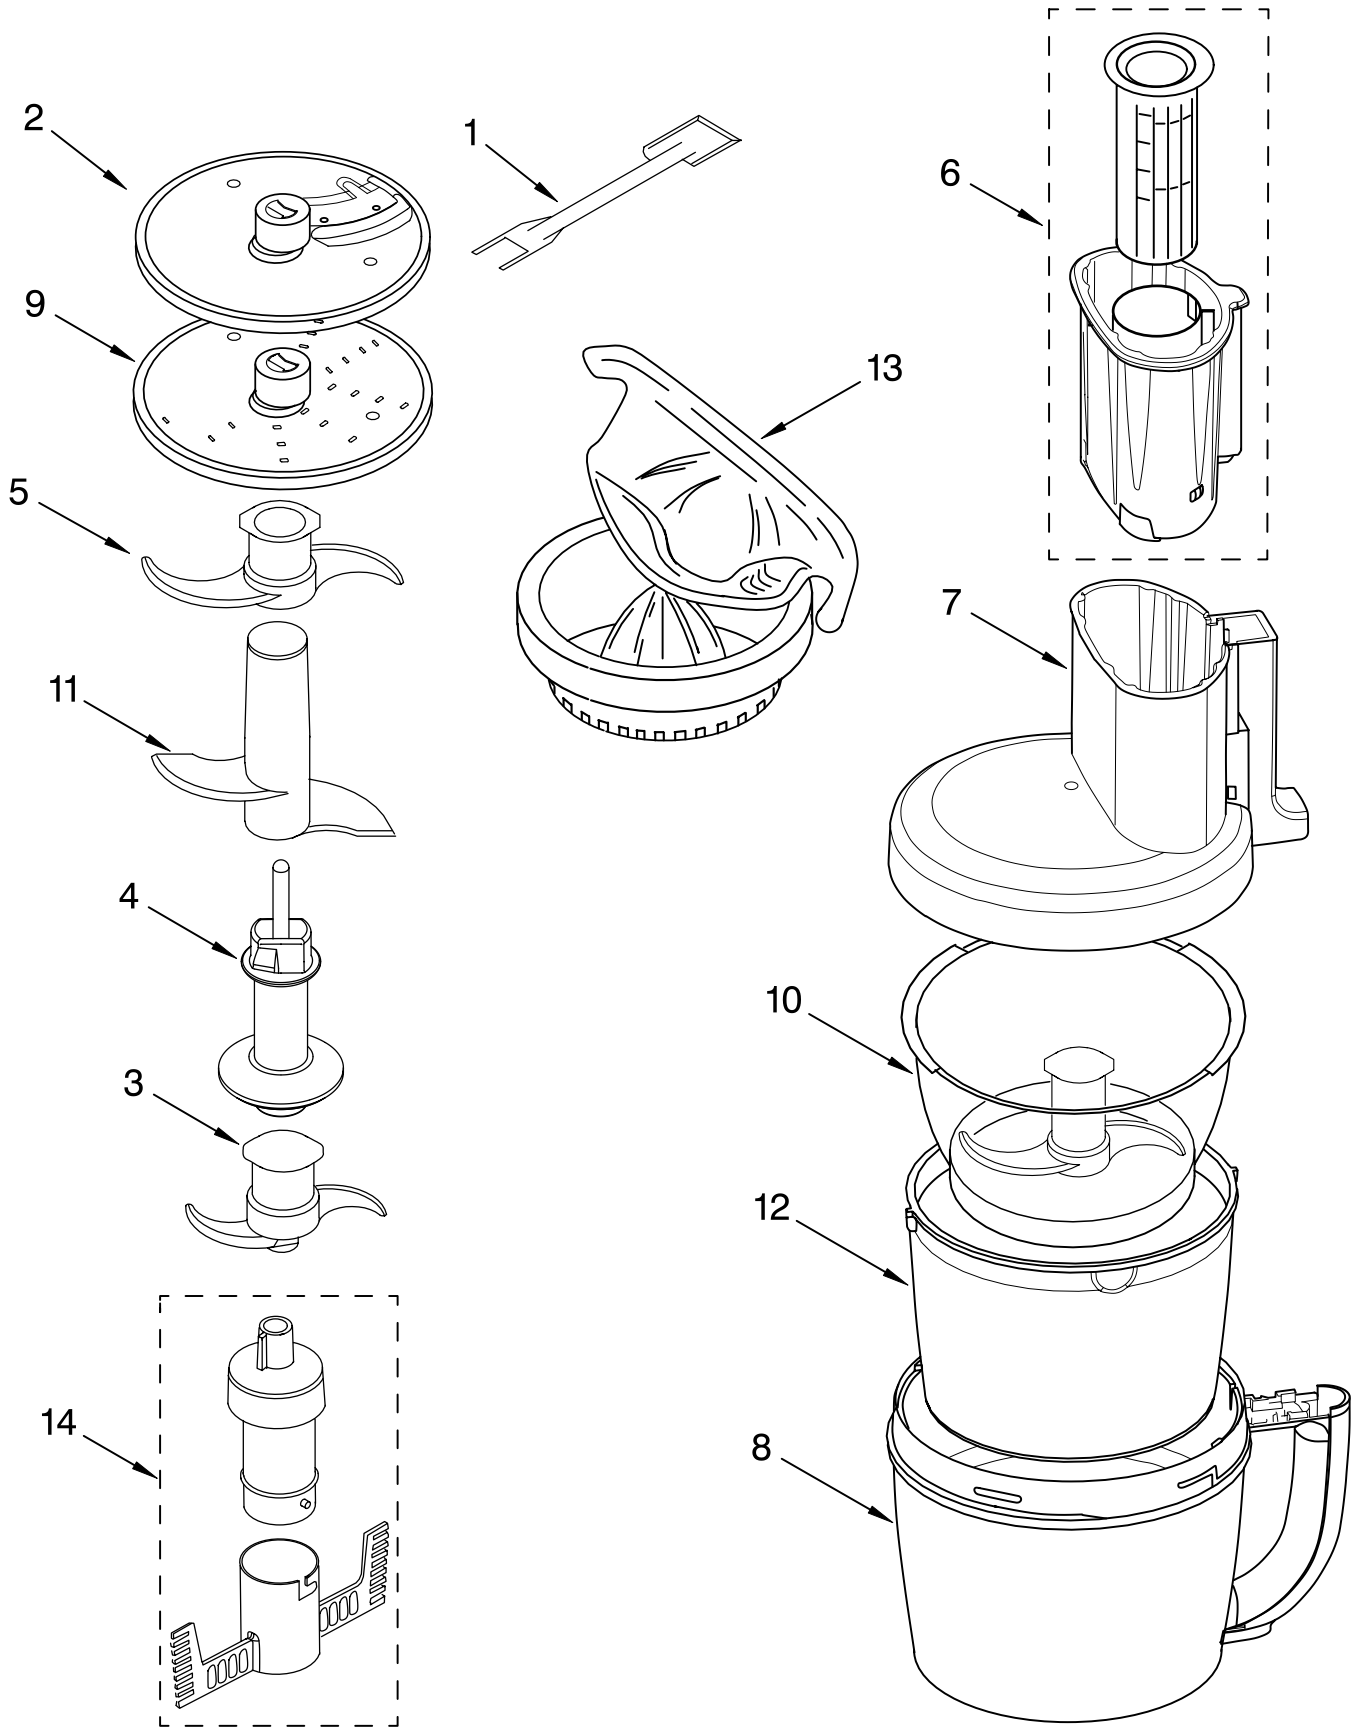

FOR ORDERING INFORMATION REFER TO PARTS PRICE LIST

MOTOR AND HOUSING PARTS

For Models: 5KFPM770E__0

Illus. No.	Part No.	DESCRIPTION
1		Literature Parts
	8212058	Use & Care Guide
	8212051	Repair Parts List
2	8211849	Sleeve, Motor Shaft
3	8211828	Seal, Oil
4		Housing, Motor
	8212068	White
	8212069	Empire Red
	8212070	Almond Creme
	8211823	Nickel
5	8212079	Motor
6	8212091	Grommet, Motor
7		Base, Housing
	8212081	White
	8212080	Onyx Black
	8212082	Empire Red
	8212083	Almond Creme
8		Cover, Screw
	8212084	White
	8211827	Onyx Black
	8212085	Empire Red
	8212086	Almond Creme
9	8211586	Screw, Motor Locking
10		Overlay, Switch
	8212087	Black
	8212088	Silver
11		Cover, Panel Switch
	8212093	Transparent
	8212094	Silver
12	8211842	Nameplate
13	8212089	Capacitor
14	8211607	Clip, Capacitor
15	8212090	Relay & Switch Assembly
16		Foot
	8211845	Black
	8211844	White
17		Cord, Power
	8212076	White
	8212075	Black
18	8212095	Bezel, Switch Panel

FOR ORDERING INFORMATION REFER TO PARTS PRICE LIST

ATTACHMENT PARTS

For Models: 5KFPM770E__0

FOR ORDERING INFORMATION REFER TO PARTS PRICE LIST

ATTACHMENT PARTS

For Models: 5KFPM770E__0

Illus. No.	Part No.	DESCRIPTION
1	8211760	Spatula
2		Disc, Slicing
	8211929	2 mm
	8211930	4 mm
3	8212012	Mini Blade
4	8211858	Adapter, Shaft & Disc
5	8212014	Blade, Multipurpose
6	8212020	Pusher, Food
7		Cover, Work Bowl
	8212062	White
	8212024	Onyx Black
	8212063	Empire Red
	8212064	Almond Creme
8		Bowl, Work
	8212065	White
	8212019	Onyx Black
	8212066	Empire Red
	8212067	Almond Creme
9		Disc, Shredding
	8211933	4 mm
10	8211926	Bowl, Mini
11	8212016	Blade, Dough
12	8211928	Bowl, Chef's
13	8212025	Extractor, Citrus
14	8212033	Whip, Egg