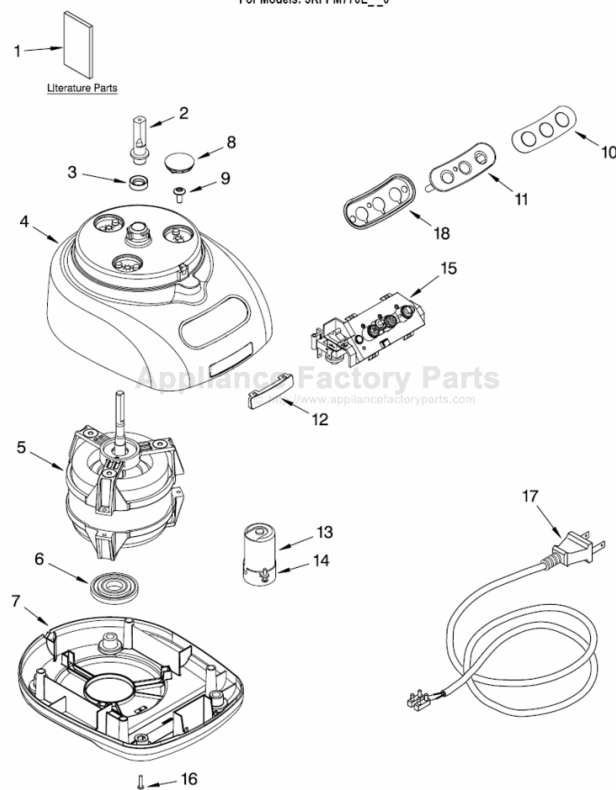

[Find Your KITCHENAID Small Appliance Parts - Select From 538 Models](#)

----- Manual continues below -----

PARTS LIST

for

KitchenAid®

12 CUP FOOD PROCESSOR

WIDE MOUTH – EUROPEAN

MODELS:

FOR ORDERING INFORMATION REFER TO PARTS PRICE LIST

MOTOR AND HOUSING PARTS

For Models: 5KFPM770E__0

Illus. No.	Part No.	DESCRIPTION
1		Literature Parts
	8212058	Use & Care Guide
	8212051	Repair Parts List
2	8211849	Sleeve, Motor Shaft
3	8211828	Seal, Oil
4		Housing, Motor
	8212068	White
	8212069	Empire Red
	8212070	Almond Creme
	8211823	Nickel
5	8212079	Motor
6	8212091	Grommet, Motor
7		Base, Housing
	8212081	White
	8212080	Onyx Black
	8212082	Empire Red
	8212083	Almond Creme
8		Cover, Screw
	8212084	White
	8211827	Onyx Black
	8212085	Empire Red
	8212086	Almond Creme
9	8211586	Screw, Motor Locking
10		Overlay, Switch
	8212087	Black
	8212088	Silver
11		Cover, Panel Switch
	8212093	Transparent
	8212094	Silver
12	8211842	Nameplate
13	8212089	Capacitor
14	8211607	Clip, Capacitor
15	8212090	Relay & Switch Assembly
16		Foot
	8211845	Black
	8211844	White
17		Cord, Power
	8212076	White
	8212075	Black
18	8212095	Bezel, Switch Panel

FOR ORDERING INFORMATION REFER TO PARTS PRICE LIST

ATTACHMENT PARTS

For Models: 5KFPM770E__0

FOR ORDERING INFORMATION REFER TO PARTS PRICE LIST

ATTACHMENT PARTS

For Models: 5KFPM770E__0

Illus. No.	Part No.	DESCRIPTION
1	8211760	Spatula
2		Disc, Slicing
	8211929	2 mm
	8211930	4 mm
3	8212012	Mini Blade
4	8211858	Adapter, Shaft & Disc
5	8212014	Blade, Multipurpose
6	8212020	Pusher, Food
7		Cover, Work Bowl
	8212062	White
	8212024	Onyx Black
	8212063	Empire Red
	8212064	Almond Creme
8		Bowl, Work
	8212065	White
	8212019	Onyx Black
	8212066	Empire Red
	8212067	Almond Creme
9		Disc, Shredding
	8211933	4 mm
10	8211926	Bowl, Mini
11	8212016	Blade, Dough
12	8211928	Bowl, Chef's
13	8212025	Extractor, Citrus
14	8212033	Whip, Egg