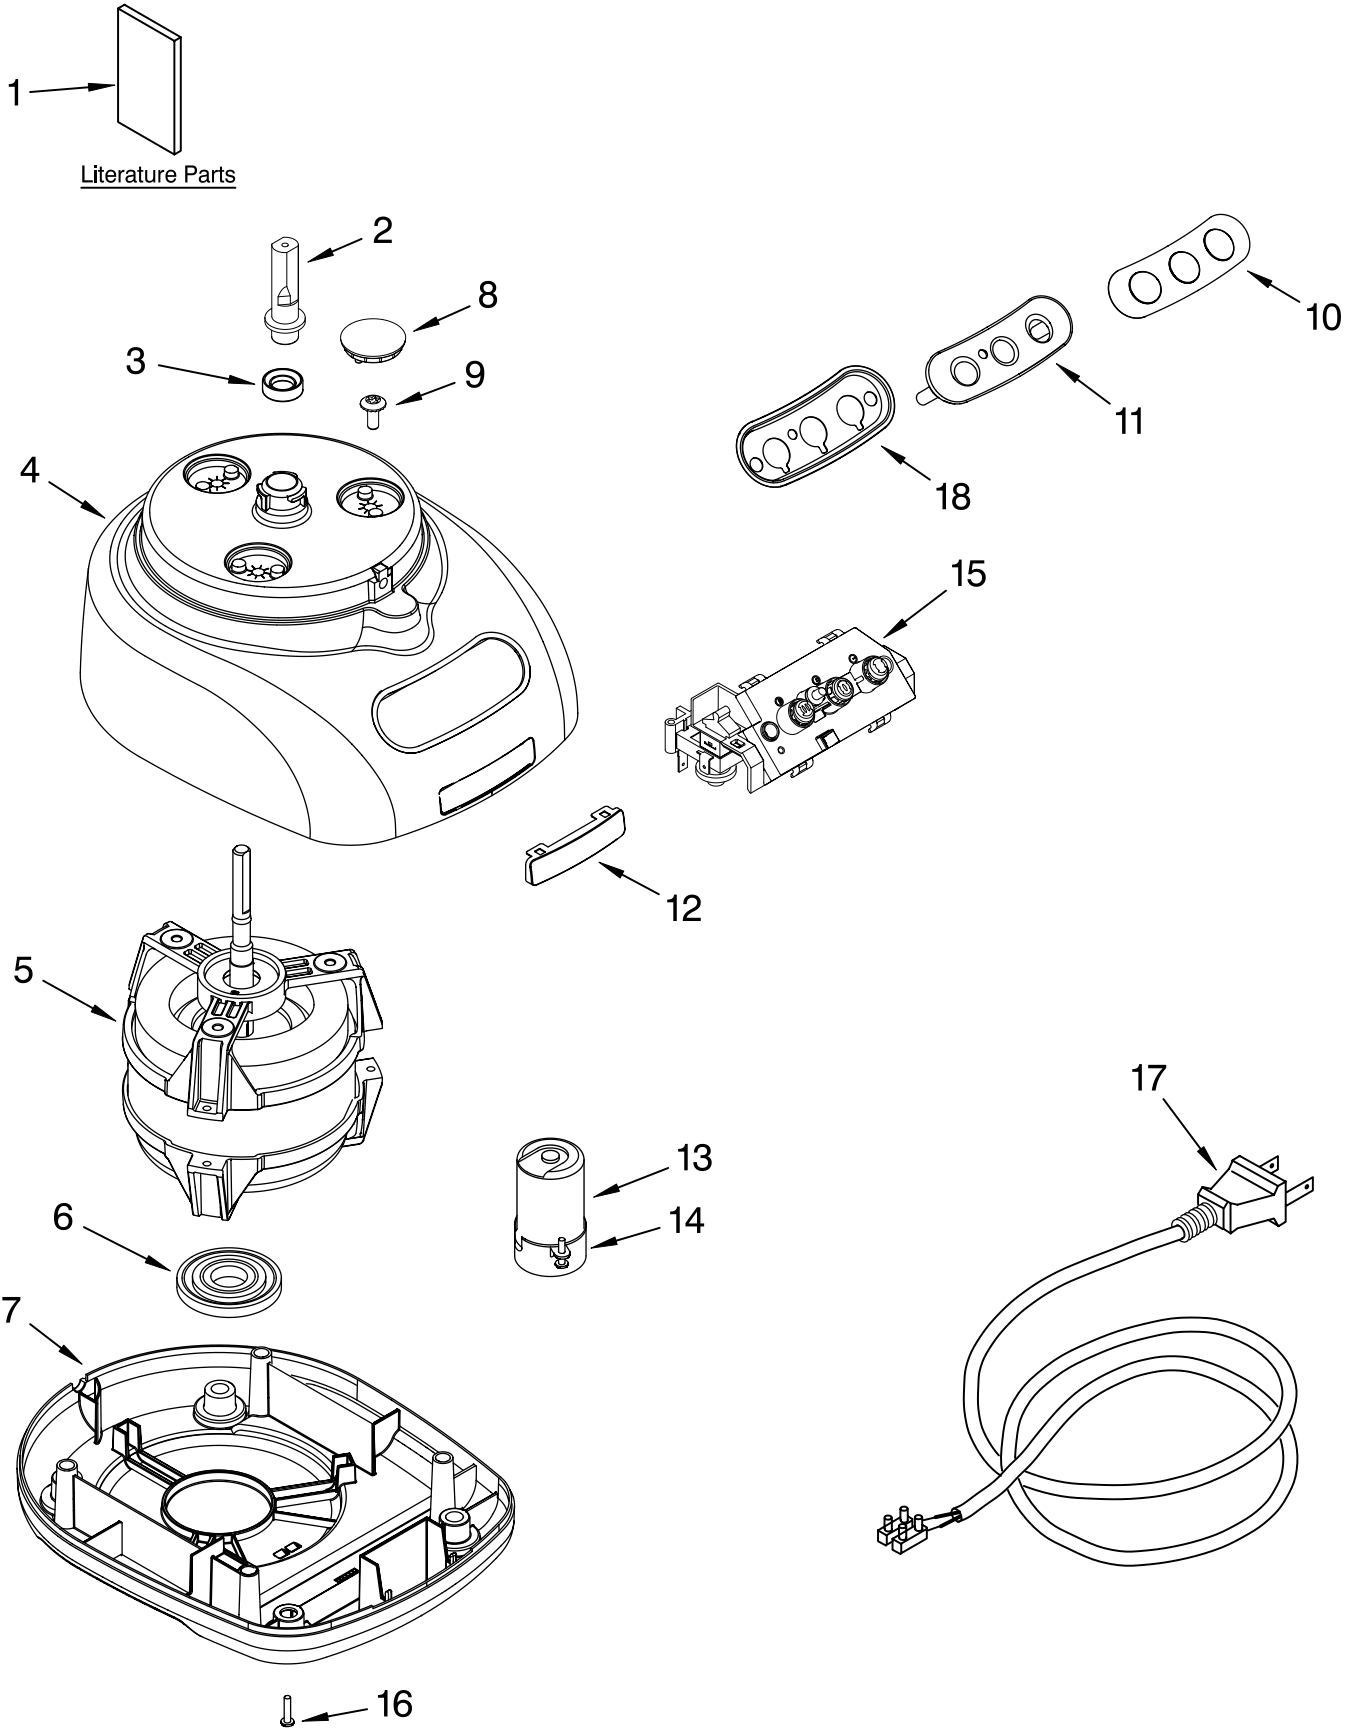

FOR ORDERING INFORMATION REFER TO PARTS PRICE LIST

MOTOR AND HOUSING PARTS

For Models: 5KFPM770E__0

Illus. No.	Part No.	DESCRIPTION
1		Literature Parts
	8212058	Use & Care Guide
	8212051	Repair Parts List
2	8211849	Sleeve, Motor Shaft
3	8211828	Seal, Oil
4		Housing, Motor
	8212068	White
	8212069	Empire Red
	8212070	Almond Creme
	8211823	Nickel
5	8212079	Motor
6	8212091	Grommet, Motor
7		Base, Housing
	8212081	White
	8212080	Onyx Black
	8212082	Empire Red
	8212083	Almond Creme
8		Cover, Screw
	8212084	White
	8211827	Onyx Black
	8212085	Empire Red
	8212086	Almond Creme
9	8211586	Screw, Motor Locking
10		Overlay, Switch
	8212087	Black
	8212088	Silver
11		Cover, Panel Switch
	8212093	Transparent
	8212094	Silver
12	8211842	Nameplate
13	8212089	Capacitor
14	8211607	Clip, Capacitor
15	8212090	Relay & Switch Assembly
16		Foot
	8211845	Black
	8211844	White
17		Cord, Power
	8212076	White
	8212075	Black
18	8212095	Bezel, Switch Panel

FOR ORDERING INFORMATION REFER TO PARTS PRICE LIST

ATTACHMENT PARTS

For Models: 5KFPM770E__0

FOR ORDERING INFORMATION REFER TO PARTS PRICE LIST

ATTACHMENT PARTS

For Models: 5KFPM770E__0

Illus. No.	Part No.	DESCRIPTION
1	8211760	Spatula
2		Disc, Slicing
	8211929	2 mm
	8211930	4 mm
3	8212012	Mini Blade
4	8211858	Adapter, Shaft & Disc
5	8212014	Blade, Multipurpose
6	8212020	Pusher, Food
7		Cover, Work Bowl
	8212062	White
	8212024	Onyx Black
	8212063	Empire Red
	8212064	Almond Creme
8		Bowl, Work
	8212065	White
	8212019	Onyx Black
	8212066	Empire Red
	8212067	Almond Creme
9		Disc, Shredding
	8211933	4 mm
10	8211926	Bowl, Mini
11	8212016	Blade, Dough
12	8211928	Bowl, Chef's
13	8212025	Extractor, Citrus
14	8212033	Whip, Egg