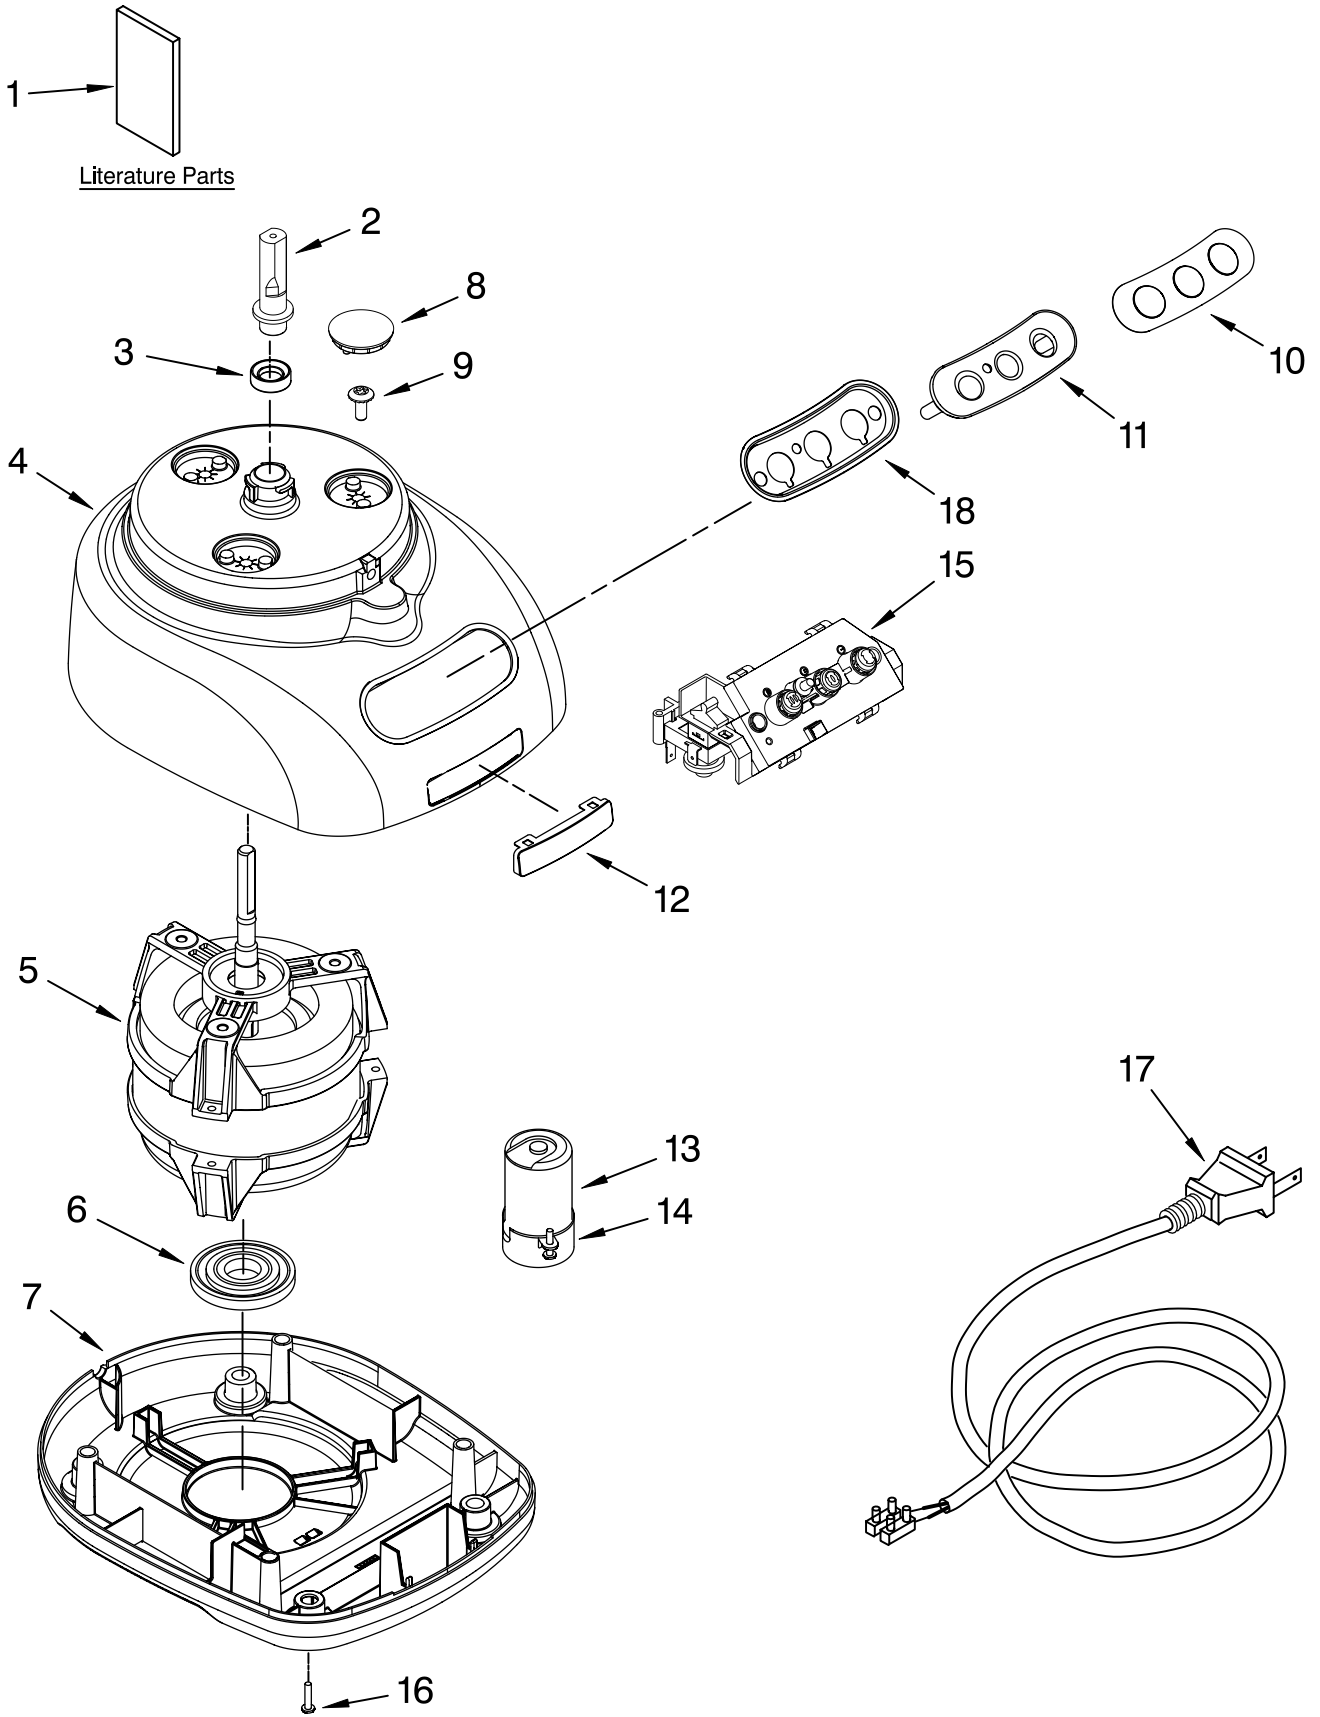

5KFPM770EWH1 (White)
5KFPM770EER1 (Empire Red)
5KFPM770EAC1 (Almond Creme)
5KFPM770ENK1 (Nickel)
5KFPM770EPM1 (Pearl Metallic)

FOR CUSTOMER SATISFACTION ALWAYS USE
FACTORY SPECIFICATION PARTS

KITCHENAID

ST. JOSEPH MICHIGAN 49085

MOTOR AND HOUSING PARTS

For Models: 5KFP770E_1

FOR ORDERING INFORMATION REFER TO PARTS PRICE LIST

MOTOR AND HOUSING PARTS

For Models: 5KFPM770E__1

Illus. No.	Part No.	DESCRIPTION
1		Literature Parts
	8212058	Use & Care Guide
	W10185701	Repair Parts List
2	W10187053	Sleeve, Motor Shaft
3	8211828	Seal, Oil
4		Housing, Motor
	8212068	White
	8212069	Empire Red
	8212070	Almond Creme
	8211823	Nickel
	W10221703	Pearl Metallic
5	8212079	Motor
6	8212091	Grommet, Motor
7		Base, Housing
	8212081	White
	8212080	Onyx Black
	8212082	Empire Red
	8212083	Almond Creme
8		Cover, Screw
	8212084	White
	8211827	Onyx Black
	8212085	Empire Red
	8212086	Almond Creme
9	8211586	Screw, Motor Locking
10		Overlay, Switch
	8212087	Black
	8212088	Silver
11		Cover, Panel Switch
	8212093	Transparent
	8212094	Silver
12	8211842	Nameplate
13	8212089	Capacitor
14	8211607	Clip, Capacitor
15	8212090	Relay & Switch Assembly
16		Foot
	8211845	Black
	8211844	White
17		Cord, Power
	8212076	White
	8212075	Black
18	8212095	Bezel, Switch Panel

FOR ORDERING INFORMATION REFER TO PARTS PRICE LIST

ATTACHMENT PARTS

For Models: 5KFPM770E_1

FOR ORDERING INFORMATION REFER TO PARTS PRICE LIST

ATTACHMENT PARTS

For Models: 5KFPM770E__1

Illus. No.	Part No.	DESCRIPTION
1	8211760	Spatula
2		Disc, Slicing
	8211929	2 mm
	8211930	4 mm
3	8212012	Mini Blade
4	8211858	Adapter, Shaft & Disc
5	W10187050	Blade, Multipurpose
6	8212020	Pusher, Food
7		Cover, Work Bowl
	8212062	White
	8212024	Onyx Black
	8212063	Empire Red
	8212064	Almond Creme
8		Bowl, Work
	8212065	White
	8212019	Onyx Black
	8212066	Empire Red
	8212067	Almond Creme
9		Disc, Shredding
	8211933	4 mm
10	8211926	Bowl, Mini
11	W10187052	Blade, Dough
12	8211928	Bowl, Chef's
13	W10186748	Presser, Citrus
14	W10187049	Whip, Egg