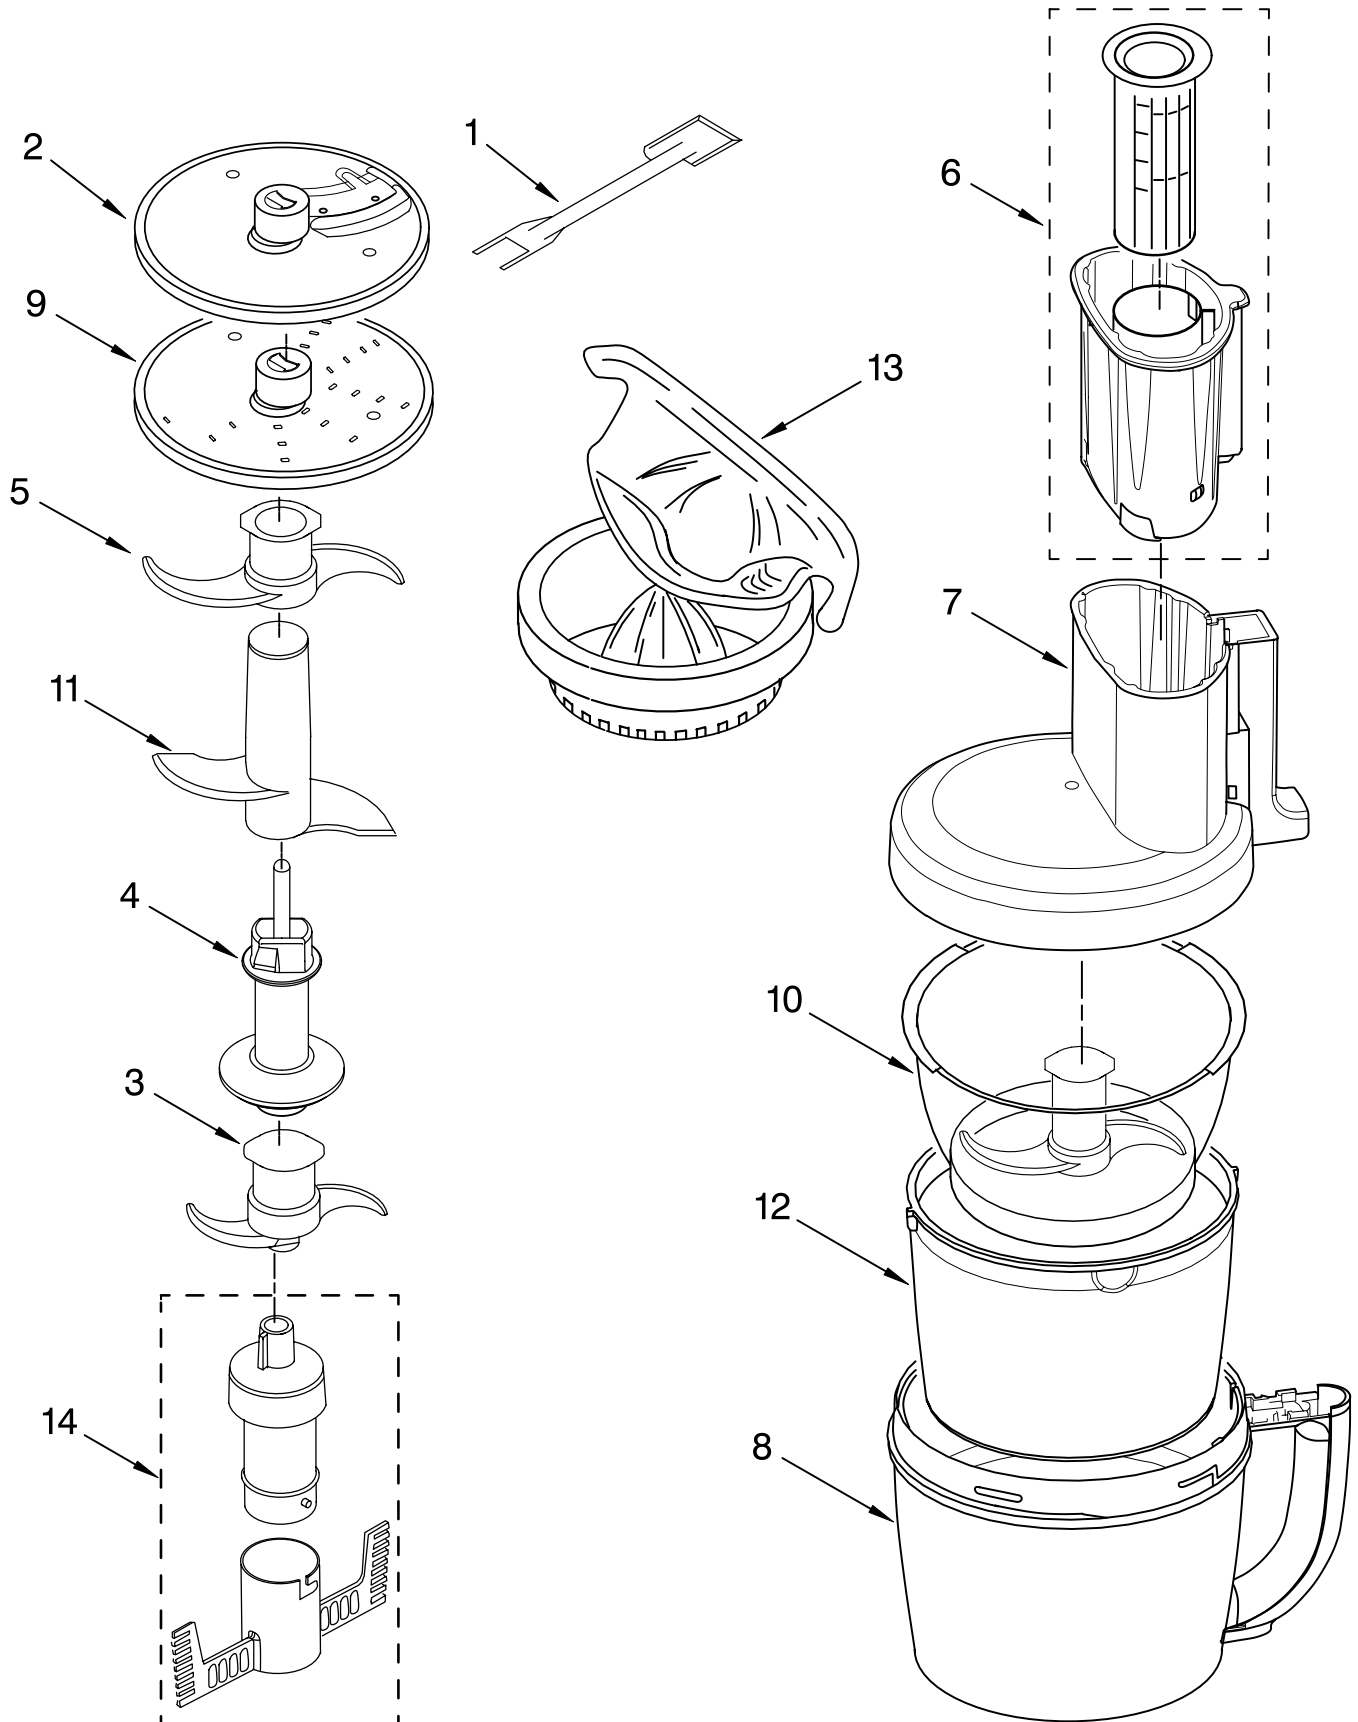

ATTACHMENT PARTS

For Models: 5KFPM770E_1

FOR ORDERING INFORMATION REFER TO PARTS PRICE LIST

ATTACHMENT PARTS

For Models: 5KFPM770E__1

Illus. No.	Part No.	DESCRIPTION
1	8211760	Spatula
2		Disc, Slicing
	8211929	2 mm
	8211930	4 mm
3	8212012	Mini Blade
4	8211858	Adapter, Shaft & Disc
5	W10187050	Blade, Multipurpose
6	8212020	Pusher, Food
7		Cover, Work Bowl
	8212062	White
	8212024	Onyx Black
	8212063	Empire Red
	8212064	Almond Creme
8		Bowl, Work
	8212065	White
	8212019	Onyx Black
	8212066	Empire Red
	8212067	Almond Creme
9		Disc, Shredding
	8211933	4 mm
10	8211926	Bowl, Mini
11	W10187052	Blade, Dough
12	8211928	Bowl, Chef's
13	W10186748	Presser, Citrus
14	W10187049	Whip, Egg

OPTIONAL PARTS NOT ILLUSTRATED

W10186743	Accessory Box
8211927	Lid, Mini Bowl
	Disc, Slicing
8211931	6 mm
	Disc, Shredding
8211932	2 mm
8211934	6 mm
8211935	Disc, Julienne
8211936	Disc, Grating Parmesan/Ice
8211937	Disc, Cutting French Fry
8211938	Rack, Disc
8212059	Mini Bowl and Lids (2)

FOR ORDERING INFORMATION REFER TO PARTS PRICE LIST