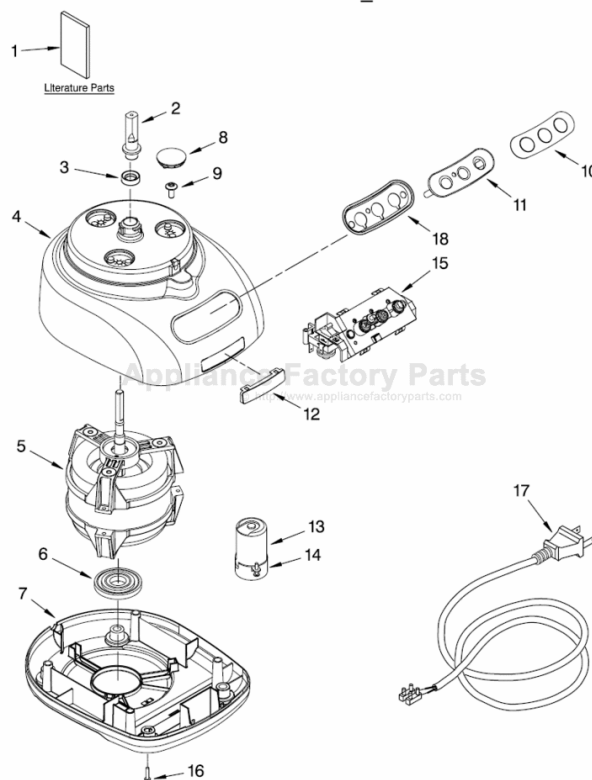

[Find Your KITCHENAID Small Appliance Parts - Select From 538 Models](#)

----- Manual continues below -----

PARTS LIST

for

KitchenAid®

12 CUP FOOD PROCESSOR

WIDE MOUTH – EUROPEAN

MODELS:

ST. JOSEPH MICHIGAN 49085

MOTOR AND HOUSING PARTS

For Models: 5KFP770E_1

FOR ORDERING INFORMATION REFER TO PARTS PRICE LIST

MOTOR AND HOUSING PARTS

For Models: 5KFPM770E__1

Illus. No.	Part No.	DESCRIPTION
1		Literature Parts
	8212058	Use & Care Guide
	W10185701	Repair Parts List
2	W10187053	Sleeve, Motor Shaft
3	8211828	Seal, Oil
4		Housing, Motor
	8212068	White
	8212069	Empire Red
	8212070	Almond Creme
	8211823	Nickel
	W10221703	Pearl Metallic
5	8212079	Motor
6	8212091	Grommet, Motor
7		Base, Housing
	8212081	White
	8212080	Onyx Black
	8212082	Empire Red
	8212083	Almond Creme
8		Cover, Screw
	8212084	White
	8211827	Onyx Black
	8212085	Empire Red
	8212086	Almond Creme
9	8211586	Screw, Motor Locking
10		Overlay, Switch
	8212087	Black
	8212088	Silver
11		Cover, Panel Switch
	8212093	Transparent
	8212094	Silver
12	8211842	Nameplate
13	8212089	Capacitor
14	8211607	Clip, Capacitor
15	8212090	Relay & Switch Assembly
16		Foot
	8211845	Black
	8211844	White
17		Cord, Power
	8212076	White
	8212075	Black
18	8212095	Bezel, Switch Panel

FOR ORDERING INFORMATION REFER TO PARTS PRICE LIST

ATTACHMENT PARTS

For Models: 5KFPM770E_1

FOR ORDERING INFORMATION REFER TO PARTS PRICE LIST

ATTACHMENT PARTS

For Models: 5KFPM770E__1

Illus. No.	Part No.	DESCRIPTION
1	8211760	Spatula
2		Disc, Slicing
	8211929	2 mm
	8211930	4 mm
3	8212012	Mini Blade
4	8211858	Adapter, Shaft & Disc
5	W10187050	Blade, Multipurpose
6	8212020	Pusher, Food
7		Cover, Work Bowl
	8212062	White
	8212024	Onyx Black
	8212063	Empire Red
	8212064	Almond Creme
8		Bowl, Work
	8212065	White
	8212019	Onyx Black
	8212066	Empire Red
	8212067	Almond Creme
9		Disc, Shredding
	8211933	4 mm
10	8211926	Bowl, Mini
11	W10187052	Blade, Dough
12	8211928	Bowl, Chef's
13	W10186748	Presser, Citrus
14	W10187049	Whip, Egg