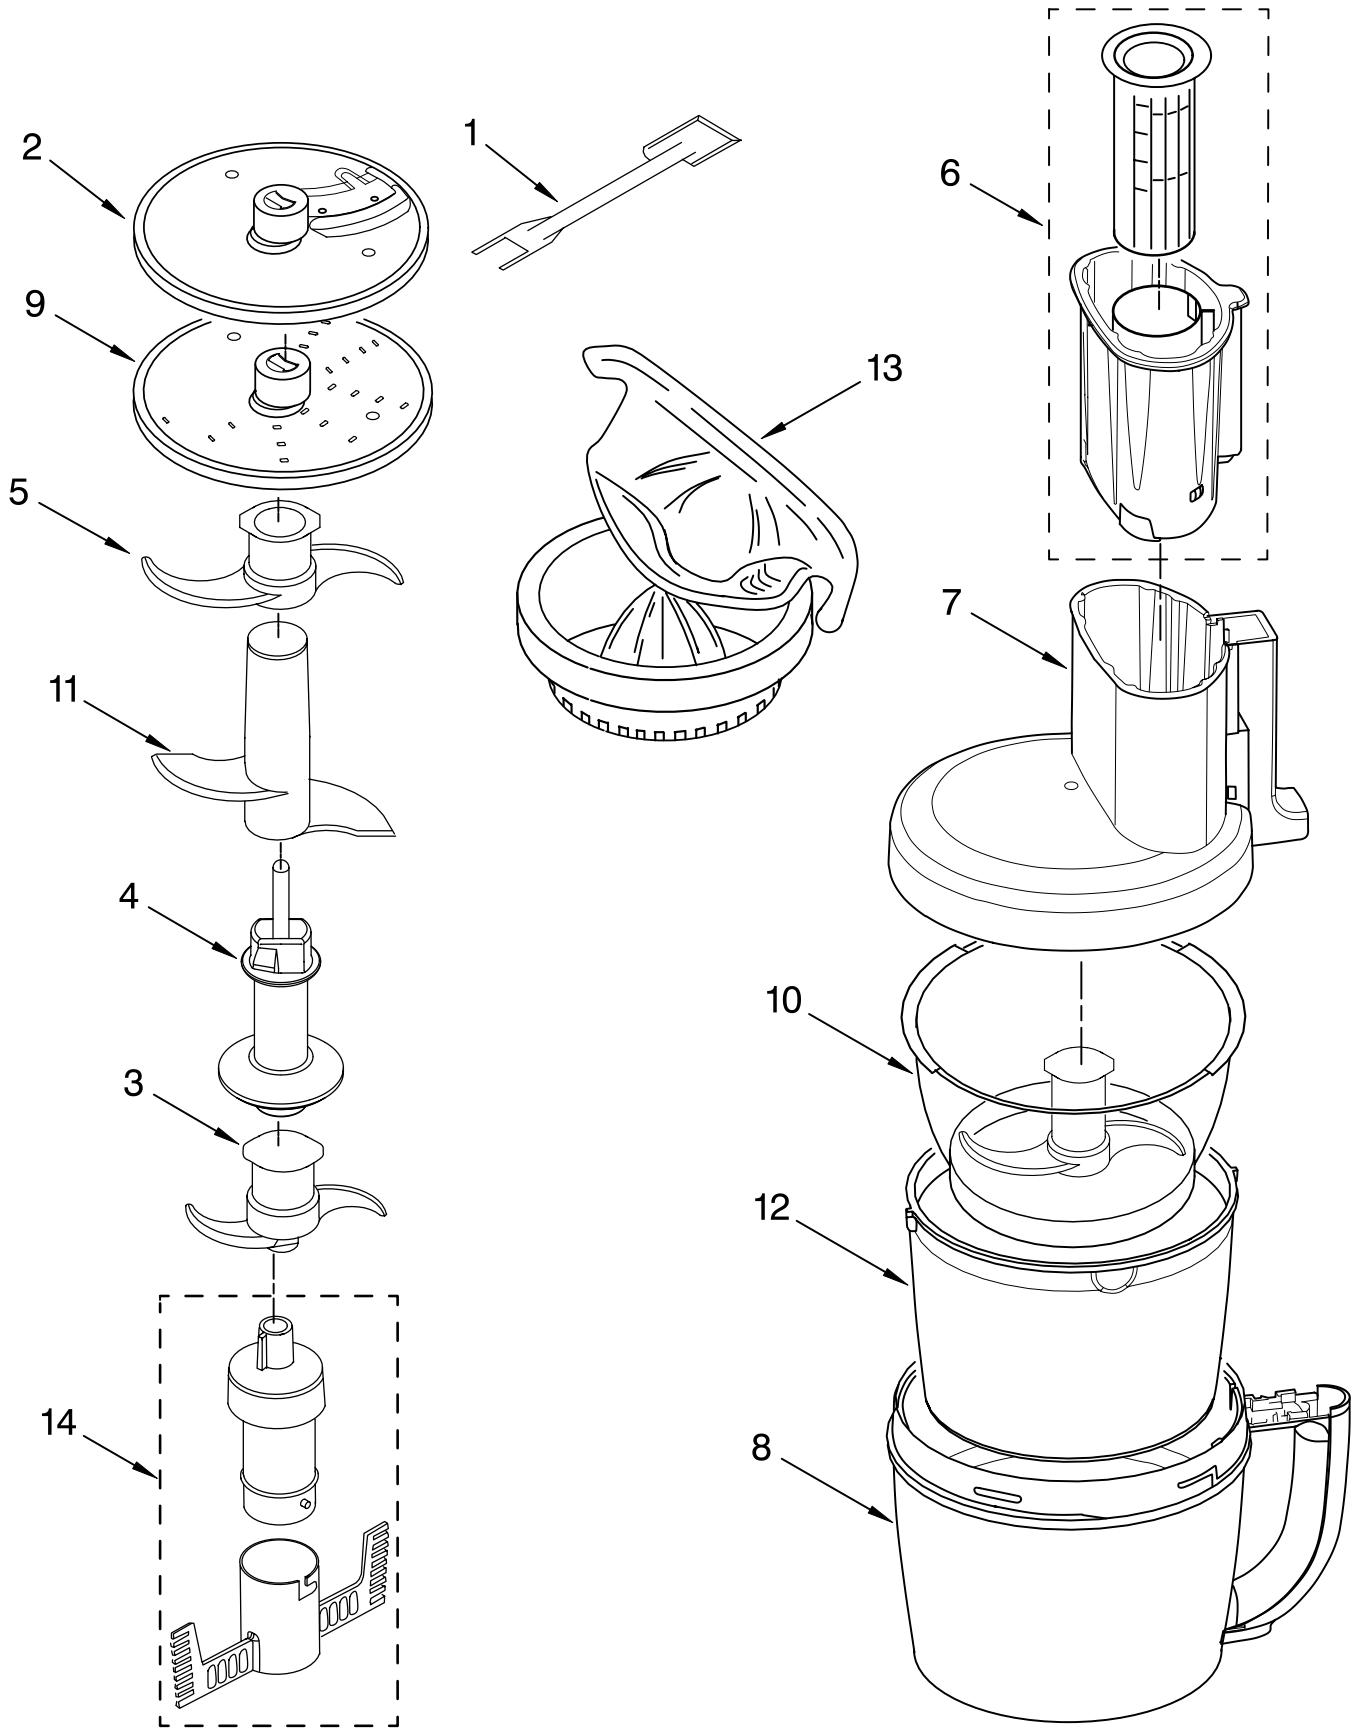

ATTACHMENT PARTS

For Models: 5KFPM770S_1

FOR ORDERING INFORMATION REFER TO PARTS PRICE LIST

ATTACHMENT PARTS

For Models: 5KFPM770S__1

Illus. No.	Part No.	DESCRIPTION
1	8211760	Spatula
2		Disc, Slicing
	8211929	2 mm
	8211930	4 mm
3	8212012	Mini Blade
4	8211858	Adapter, Shaft & Disc
5	W10187050	Blade, Multipurpose
6	8212020	Pusher, Food
7		Cover, Work Bowl
	8212062	White
	8212024	Onyx Black
	8212063	Empire Red
	8212064	Almond Creme
8		Bowl, Work
	8212065	White
	8212019	Onyx Black
	8212066	Empire Red
	8212067	Almond Creme
9		Disc, Shredding
	8211933	4 mm
10	8211926	Bowl, Mini
11	W10187052	Blade, Dough
12	8211928	Bowl, Chef's
13	W10186748	Presser, Citrus
14	W10187049	Whip, Egg

Optional Parts (Not Illustrated)

W10186743	Accessory Box
8211927	Lid, Mini Bowl
	Disc, Slicing
8211931	6 mm
	Disc, Shredding
8211932	2 mm
8211934	6 mm
8211935	Disc, Julienne
8211936	Disc, Grating Parmesan/Ice
8211937	Disc, Cutting French Fry
8211938	Rack, Disc
8212059	Mini Bowl and Lids (2)

FOR ORDERING INFORMATION REFER TO PARTS PRICE LIST