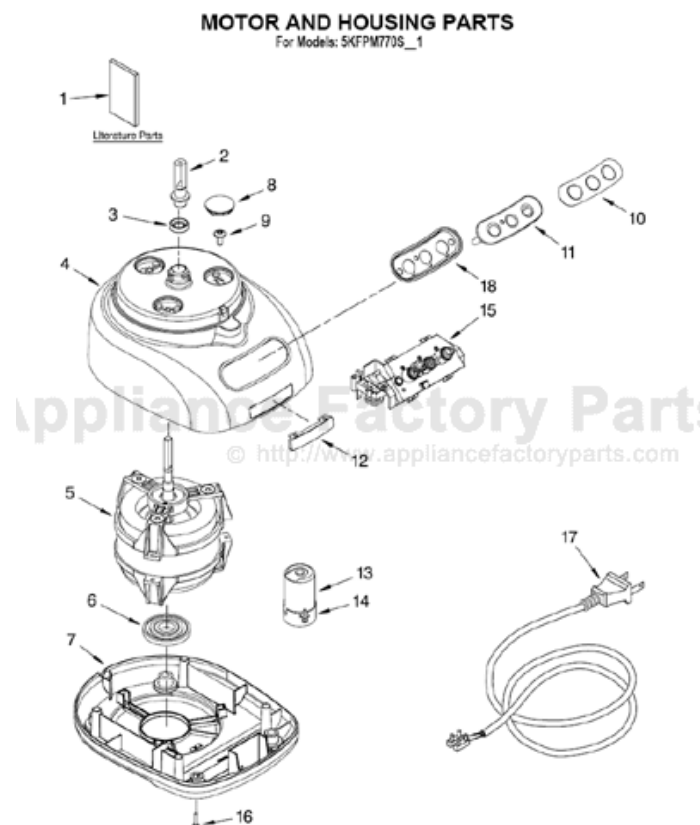

# KITCHENAID 5KFPM770SAC1 Owner's Manual

[Shop genuine replacement parts for KITCHENAID  
5KFPM770SAC1](#)

[Find Your KITCHENAID Small Appliance Parts - Select From 538 Models](#)

----- Manual continues below -----

# PARTS LIST

for

# ATTACHMENT PARTS

For Models: 5KFPM770S\_1

FOR ORDERING INFORMATION REFER TO PARTS PRICE LIST

# ATTACHMENT PARTS

For Models: 5KFPM770S\_\_1

<b>Illus. No.</b>	<b>Part No.</b>	<b>DESCRIPTION</b>
1	8211760	Spatula
2		Disc, Slicing
	8211929	2 mm
	8211930	4 mm
3	8212012	Mini Blade
4	8211858	Adapter, Shaft & Disc
5	W10187050	Blade, Multipurpose
6	8212020	Pusher, Food
7		Cover, Work Bowl
	8212062	White
	8212024	Onyx Black
	8212063	Empire Red
	8212064	Almond Creme
8		Bowl, Work
	8212065	White
	8212019	Onyx Black
	8212066	Empire Red
	8212067	Almond Creme
9		Disc, Shredding
	8211933	4 mm
10	8211926	Bowl, Mini
11	W10187052	Blade, Dough
12	8211928	Bowl, Chef's
13	W10186748	Presser, Citrus
14	W10187049	Whip, Egg