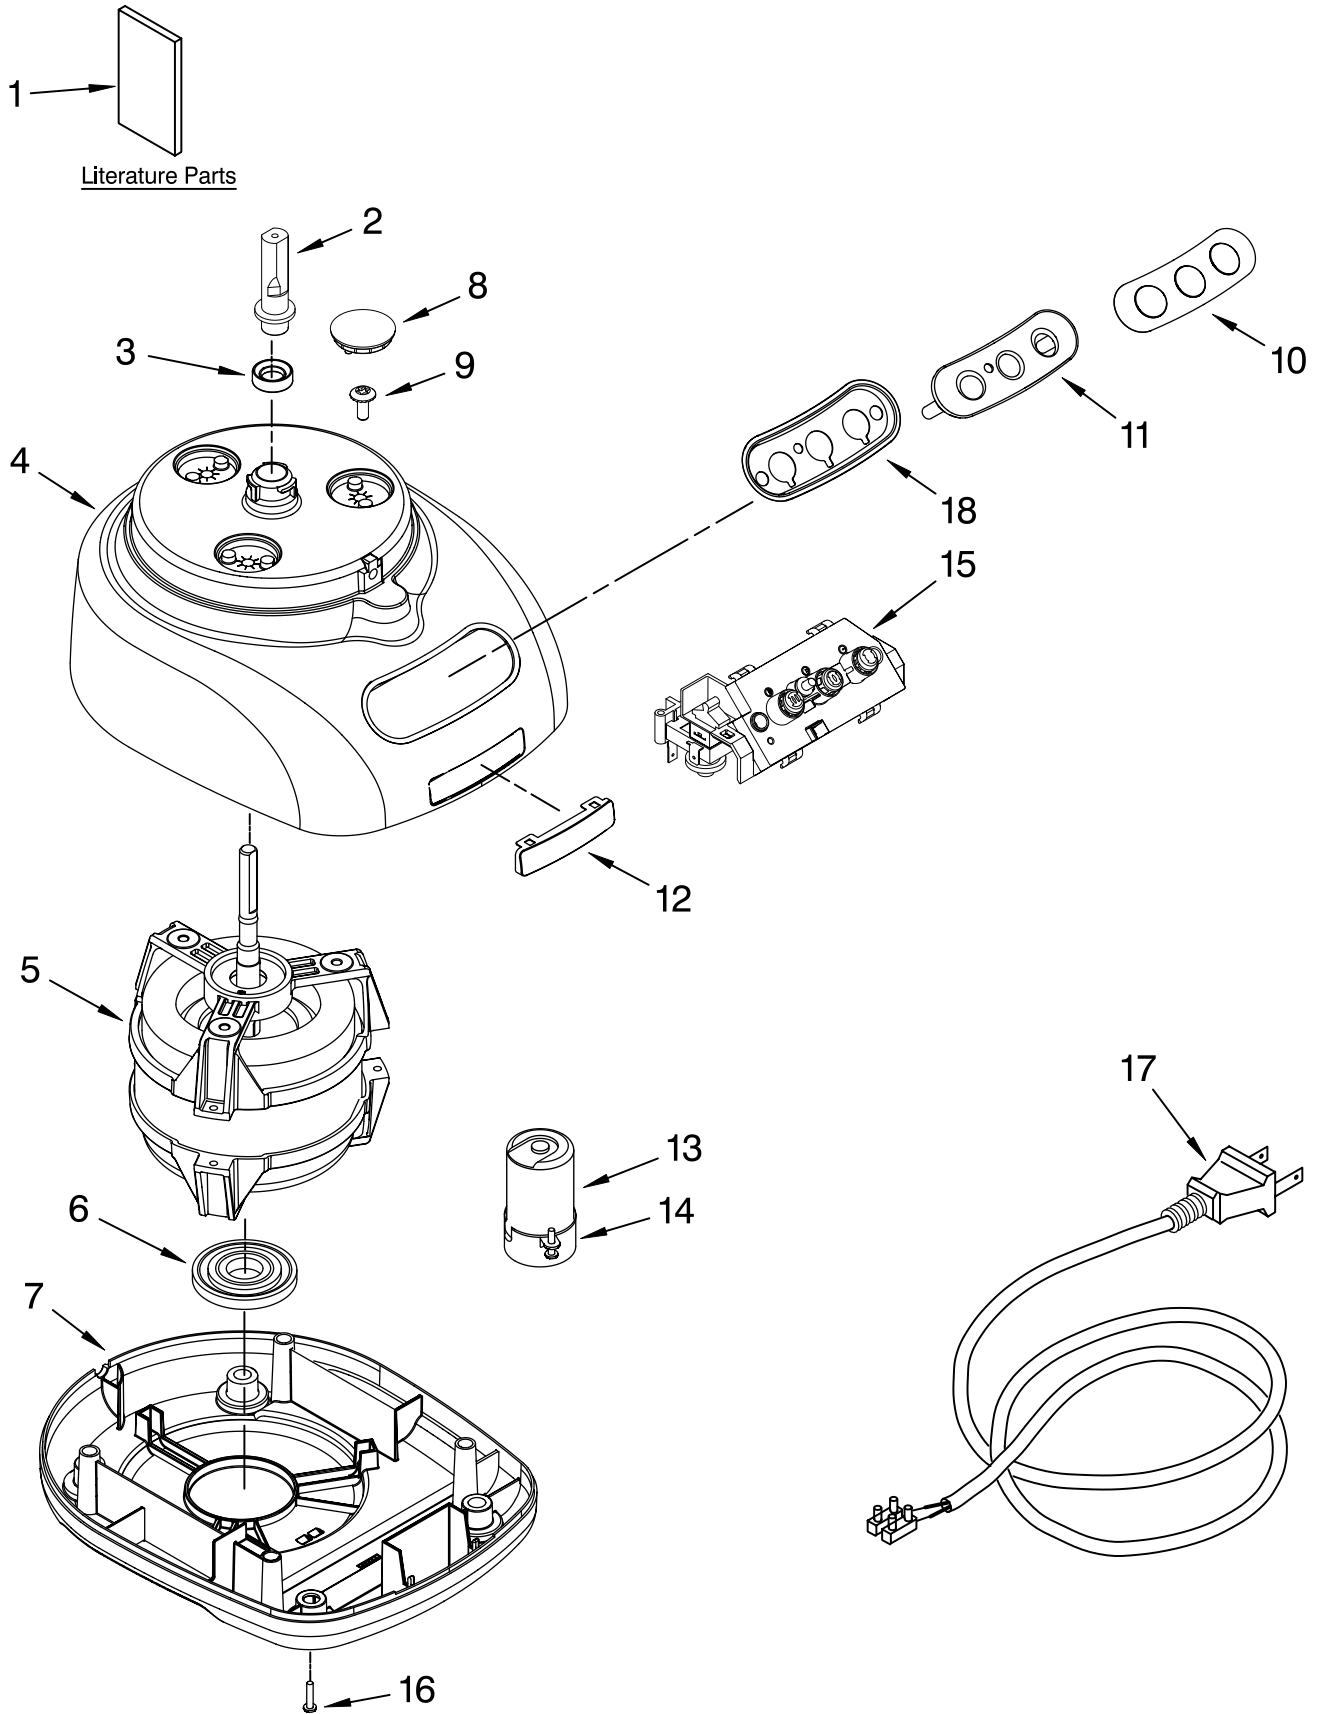

MOTOR AND HOUSING PARTS

For Models: 5KFPM770S_1

FOR ORDERING INFORMATION REFER TO PARTS PRICE LIST