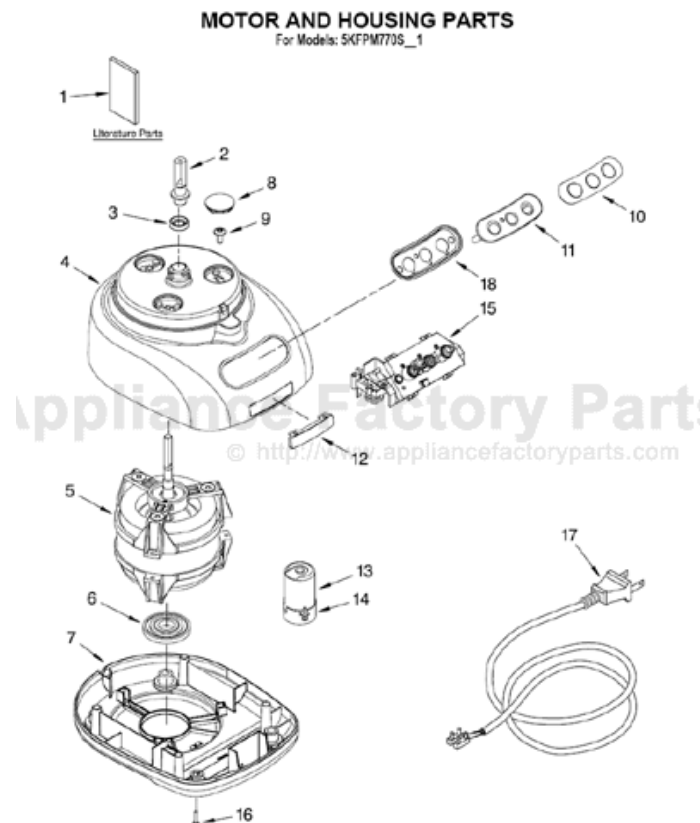

This Owner's Manual is provided and hosted by [Appliance Factory Parts](http://www.appliancefactoryparts.com).

KITCHENAID 5KFPM770SER1 Owner's Manual

[Shop genuine replacement parts for KITCHENAID
5KFPM770SER1](#)

MOTOR AND HOUSING PARTS

For Models: 5KFPM770S_1

FOR ORDERING INFORMATION REFER TO PARTS PRICE LIST

MOTOR AND HOUSING PARTS

For Models: 5KFPM770S__1

Illus. No.	Part No.	DESCRIPTION
1		Literature Parts
	8212058	Use & Care Guide
	W10185704	Repair Parts List
2	W10187053	Sleeve, Motor Shaft
3	8211828	Seal, Oil
4		Housing, Motor
	8212068	White
	8212069	Empire Red
	8212070	Almond Creme
	8211823	Nickel
5	8212079	Motor
6	8212091	Grommet, Motor
7		Base, Housing
	8212081	White
	8212080	Onyx Black
	8212082	Empire Red
	8212083	Almond Creme
8		Cover, Screw
	8212084	White
	8211827	Onyx Black
	8212085	Empire Red
	8212086	Almond Creme
9	8211586	Screw, Motor Locking
10		Overlay, Switch
	8212087	Black
	8212088	Silver
11		Cover, Panel Switch
	8212093	Transparent
	8212094	Silver
12	8211842	Nameplate
13	8212089	Capacitor
14	8211607	Clip, Capacitor
15	8212090	Relay & Switch Assembly
16		Foot
	8211845	Black
	8211844	White
17		Cord, Power
	8212077	Black
	8212078	White
18	8212095	Bezel, Switch Panel

FOR ORDERING INFORMATION REFER TO PARTS PRICE LIST

ATTACHMENT PARTS

For Models: 5KFPM770S_1

FOR ORDERING INFORMATION REFER TO PARTS PRICE LIST

ATTACHMENT PARTS

For Models: 5KFPM770S__1

Illus. No.	Part No.	DESCRIPTION
1	8211760	Spatula
2		Disc, Slicing
	8211929	2 mm
	8211930	4 mm
3	8212012	Mini Blade
4	8211858	Adapter, Shaft & Disc
5	W10187050	Blade, Multipurpose
6	8212020	Pusher, Food
7		Cover, Work Bowl
	8212062	White
	8212024	Onyx Black
	8212063	Empire Red
	8212064	Almond Creme
8		Bowl, Work
	8212065	White
	8212019	Onyx Black
	8212066	Empire Red
	8212067	Almond Creme
9		Disc, Shredding
	8211933	4 mm
10	8211926	Bowl, Mini
11	W10187052	Blade, Dough
12	8211928	Bowl, Chef's
13	W10186748	Presser, Citrus
14	W10187049	Whip, Egg