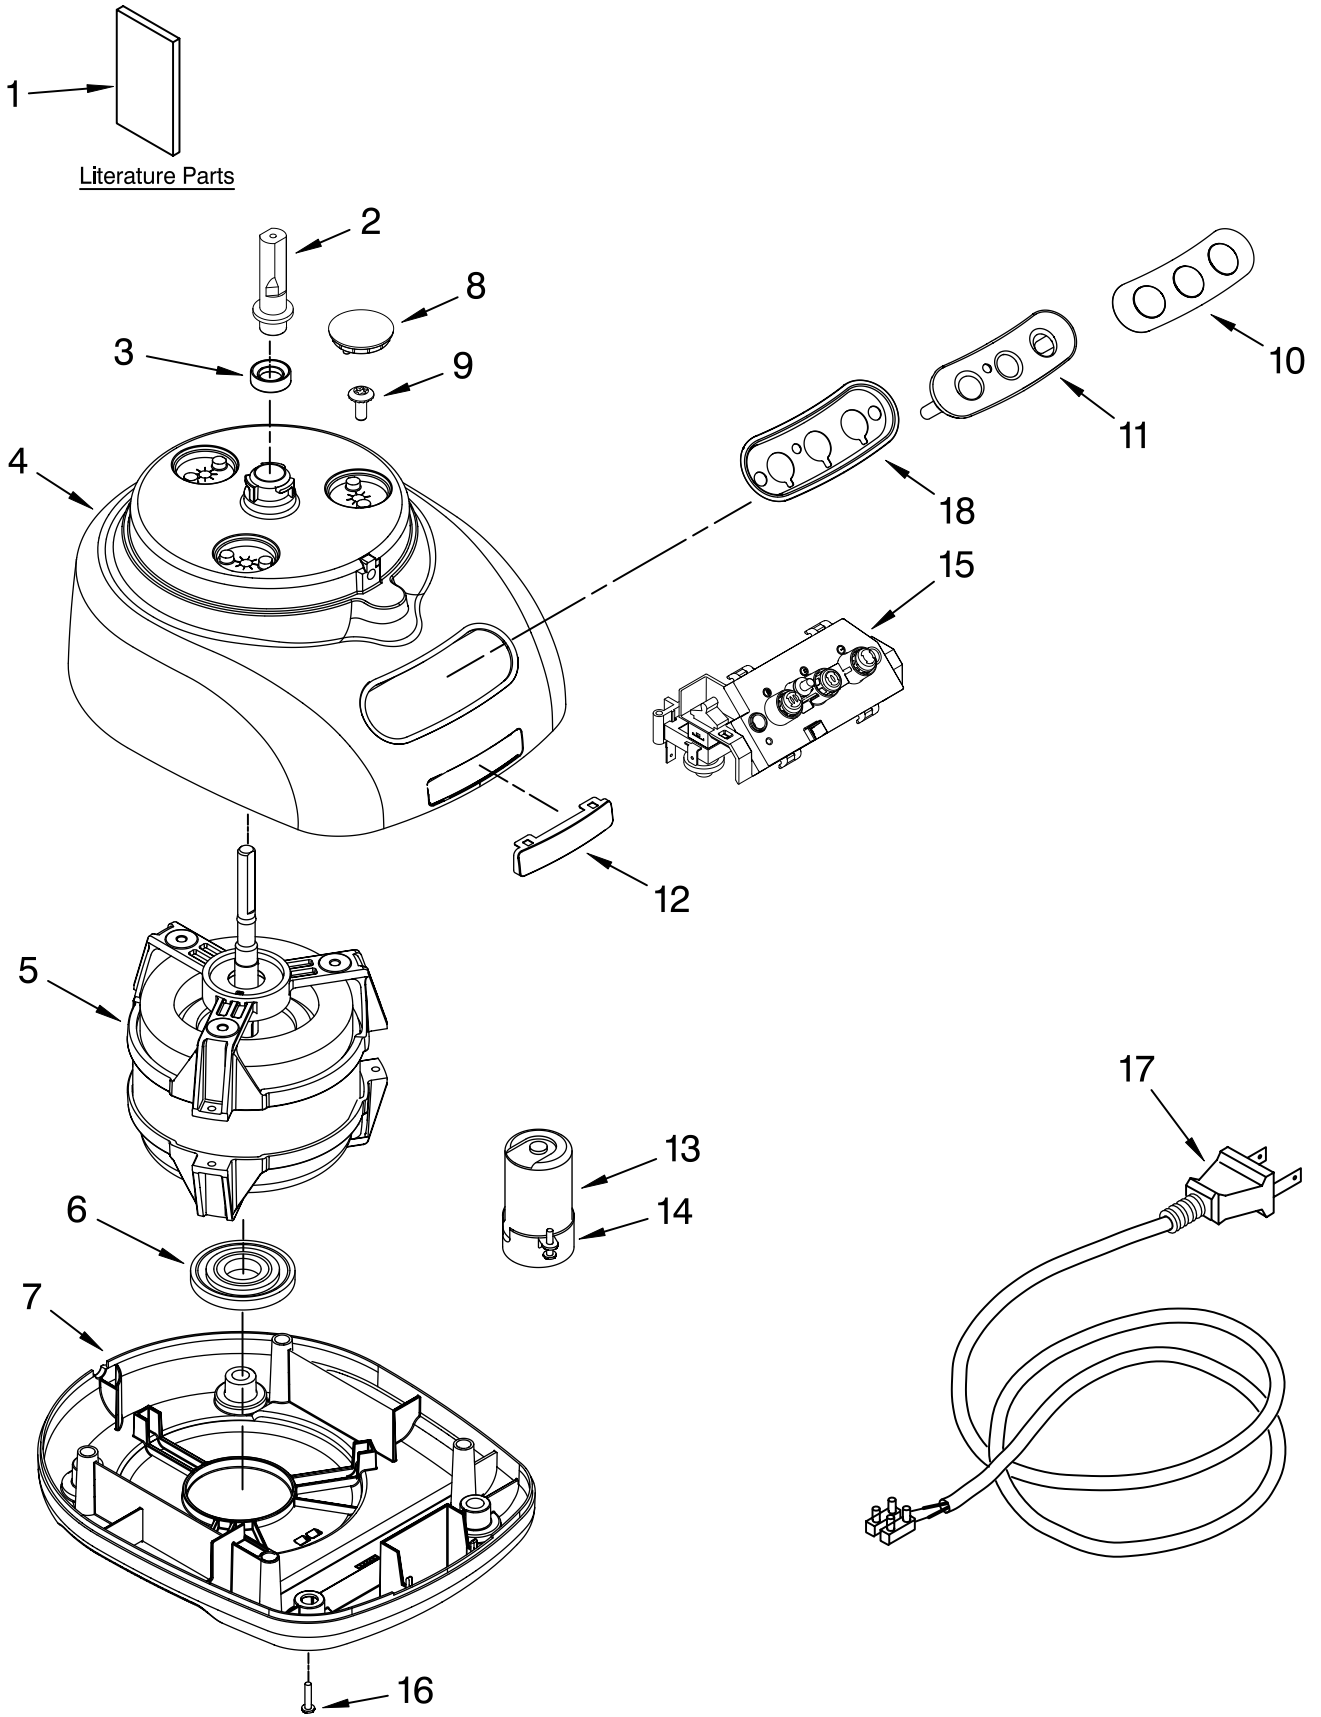

MOTOR AND HOUSING PARTS

For Models: 5KFPM770S_1

FOR ORDERING INFORMATION REFER TO PARTS PRICE LIST

MOTOR AND HOUSING PARTS

For Models: 5KFPM770S__1

Illus. No.	Part No.	DESCRIPTION
1		Literature Parts
	8212058	Use & Care Guide
	W10185704	Repair Parts List
2	W10187053	Sleeve, Motor Shaft
3	8211828	Seal, Oil
4		Housing, Motor
	8212068	White
	8212069	Empire Red
	8212070	Almond Creme
	8211823	Nickel
5	8212079	Motor
6	8212091	Grommet, Motor
7		Base, Housing
	8212081	White
	8212080	Onyx Black
	8212082	Empire Red
	8212083	Almond Creme
8		Cover, Screw
	8212084	White
	8211827	Onyx Black
	8212085	Empire Red
	8212086	Almond Creme
9	8211586	Screw, Motor Locking
10		Overlay, Switch
	8212087	Black
	8212088	Silver
11		Cover, Panel Switch
	8212093	Transparent
	8212094	Silver
12	8211842	Nameplate
13	8212089	Capacitor
14	8211607	Clip, Capacitor
15	8212090	Relay & Switch Assembly
16		Foot
	8211845	Black
	8211844	White
17		Cord, Power
	8212077	Black
	8212078	White
18	8212095	Bezel, Switch Panel

FOR ORDERING INFORMATION REFER TO PARTS PRICE LIST

ATTACHMENT PARTS

For Models: 5KFPM770S_1

FOR ORDERING INFORMATION REFER TO PARTS PRICE LIST

ATTACHMENT PARTS

For Models: 5KFPM770S__1

Illus. No.	Part No.	DESCRIPTION
1	8211760	Spatula
2		Disc, Slicing
	8211929	2 mm
	8211930	4 mm
3	8212012	Mini Blade
4	8211858	Adapter, Shaft & Disc
5	W10187050	Blade, Multipurpose
6	8212020	Pusher, Food
7		Cover, Work Bowl
	8212062	White
	8212024	Onyx Black
	8212063	Empire Red
	8212064	Almond Creme
8		Bowl, Work
	8212065	White
	8212019	Onyx Black
	8212066	Empire Red
	8212067	Almond Creme
9		Disc, Shredding
	8211933	4 mm
10	8211926	Bowl, Mini
11	W10187052	Blade, Dough
12	8211928	Bowl, Chef's
13	W10186748	Presser, Citrus
14	W10187049	Whip, Egg