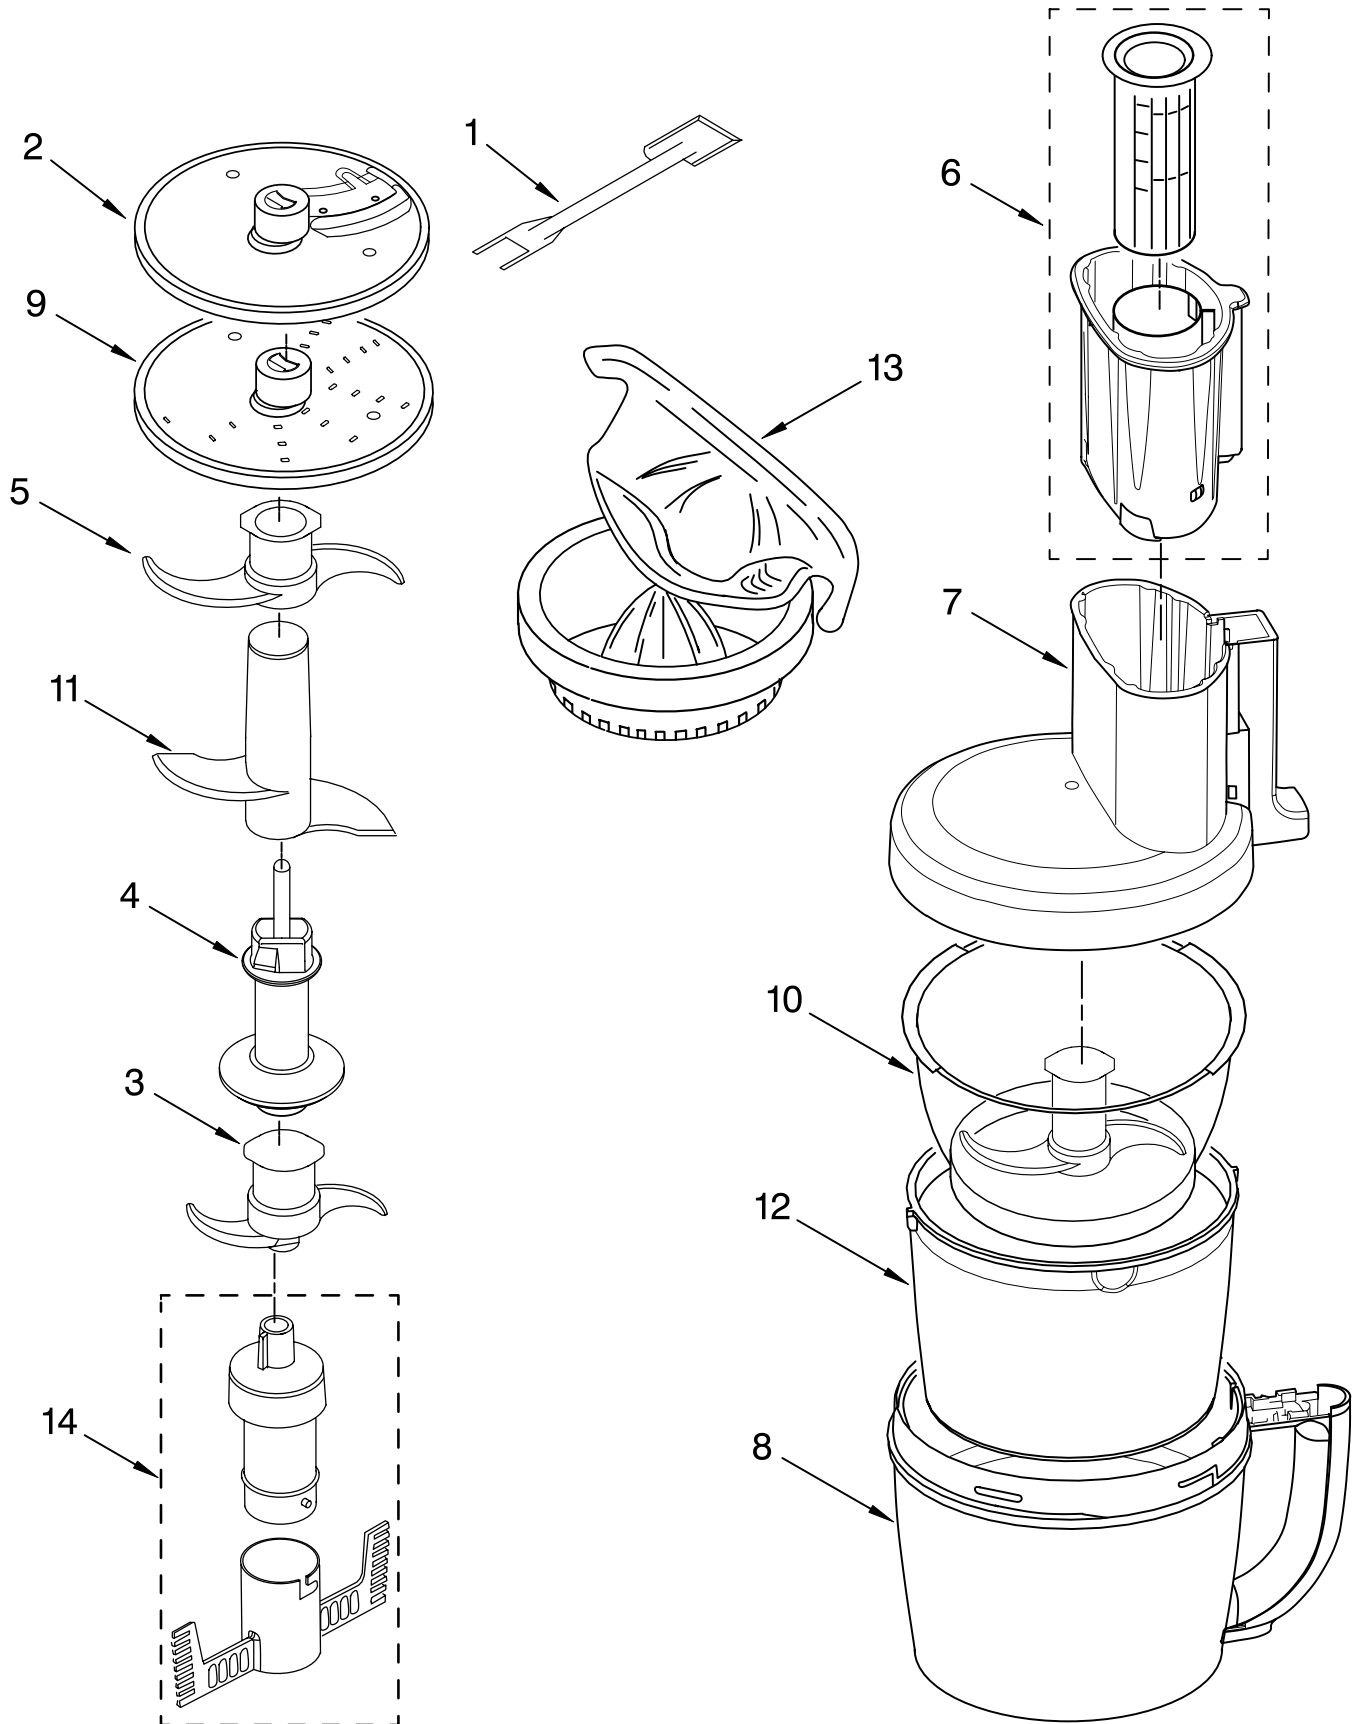

ATTACHMENT PARTS

For Models: 5KFPM770S_1

FOR ORDERING INFORMATION REFER TO PARTS PRICE LIST

ATTACHMENT PARTS

For Models: 5KFPM770S__1

<u>Illus. No.</u>	<u>Part No.</u>	<u>DESCRIPTION</u>
1	8211760	Spatula
2		Disc,Slicing
	8211929	2 mm
	8211930	4 mm
3	8212012	Mini Blade
4	8211858	Adapter, Shaft & Disc
5	W10187050	Blade, Multipurpose
6	8212020	Pusher, Food
7		Cover, Work Bowl
	8212062	White
	8212024	Onyx Black
	8212063	Empire Red
	8212064	Almond Creme
8		Bowl, Work
	8212065	White
	8212019	Onyx Black
	8212066	Empire Red
	8212067	Almond Creme
9		Disc, Shredding
	8211933	4 mm
10	8211926	Bowl, Mini
11	W10187052	Blade, Dough
12	8211928	Bowl, Chef's
13	W10186748	Presser, Citrus
14	W10187049	Whip, Egg

Optional Parts (Not Illustrated)

W10186743	Accessory Box
8211927	Lid, Mini Bowl
	Disc, Slicing
8211931	6 mm
	Disc, Shredding
8211932	2 mm
8211934	6 mm
8211935	Disc, Julienne
8211936	Disc, Grating
	Parmesan/Ice
8211937	Disc, Cutting
	French Fry
8211938	Rack, Disc
8212059	Mini Bowl and
	Lids (2)