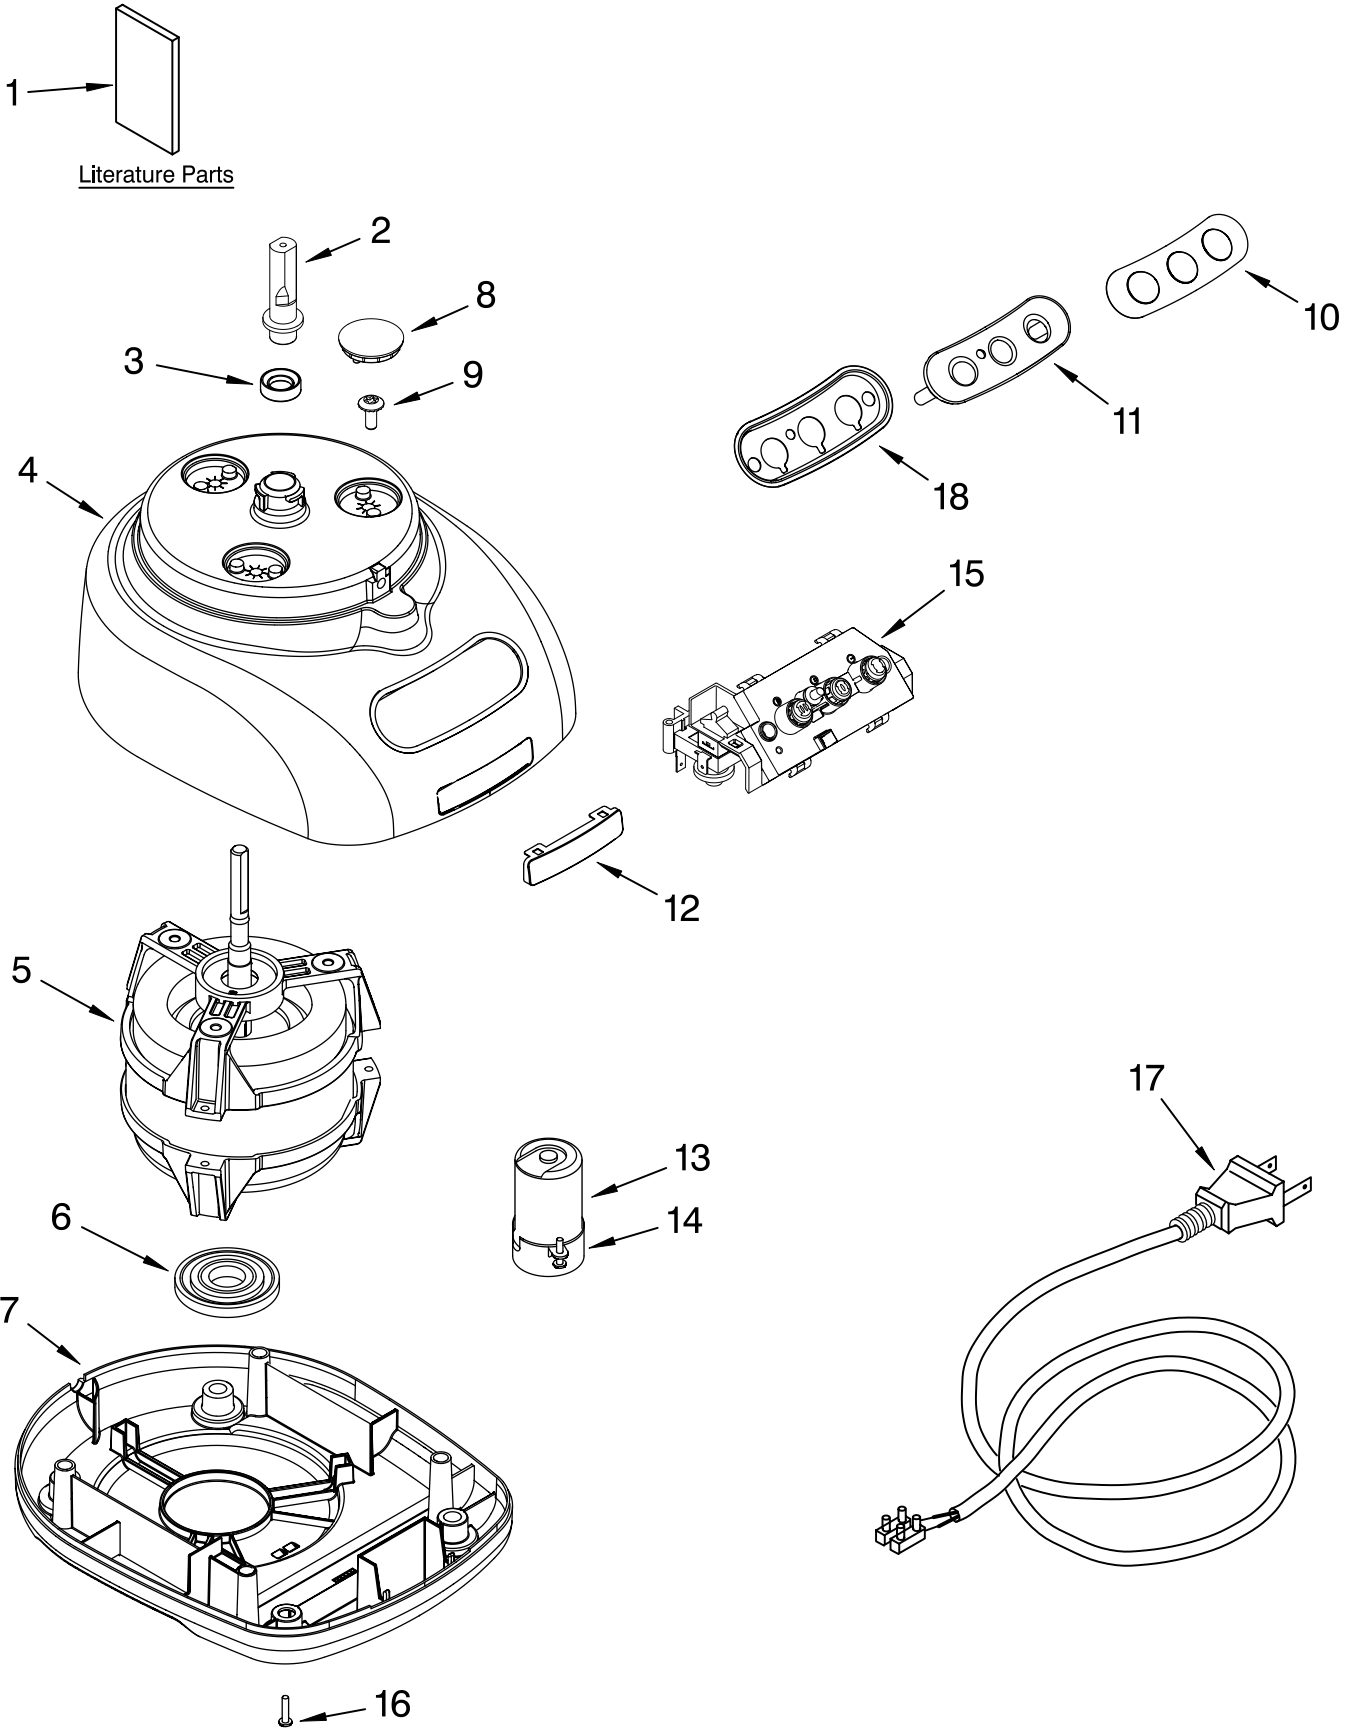

For Models: 5KFPM770S__0

FOR ORDERING INFORMATION REFER TO PARTS PRICE LIST

MOTOR AND HOUSING PARTS

For Models: 5KFPM770S__0

Illus. No.	Part No.	DESCRIPTION
1		Literature Parts
	8212058	Use & Care Guide
	8212052	Repair Parts List
2	8211849	Sleeve, Motor Shaft
3	8211828	Seal, Oil
4		Housing, Motor
	8212068	White
	8212069	Empire Red
	8212070	Almond Creme
	8211823	Nickel
5	8212079	Motor
6	8212091	Grommet, Motor
7		Base, Housing
	8212081	White
	8212080	Onyx Black
	8212082	Empire Red
	8212083	Almond Creme
8		Cover, Screw
	8212084	White
	8211827	Onyx Black
	8212085	Empire Red
	8212086	Almond Creme
9	8211586	Screw, Motor
		Locking
10		Overlay, Switch
	8212087	Black
	8212088	Silver
11		Cover, Panel
		Switch
	8212093	Transparent
	8212094	Silver
12	8211842	Nameplate
13	8212089	Capacitor
14	8211607	Clip, Capacitor
15	8212090	Relay & Switch Assembly
16		Foot
	8211845	Black
	8211844	White
17		Cord, Power
	8212077	Black
	8212078	White
18	8212095	Bezel, Switch Panel

FOR ORDERING INFORMATION REFER TO PARTS PRICE LIST

ATTACHMENT PARTS

For Models: 5KFPM770S__0

FOR ORDERING INFORMATION REFER TO PARTS PRICE LIST

ATTACHMENT PARTS

For Models: 5KFPM770S__0

Illus. No.	Part No.	DESCRIPTION
1	8211760	Spatula
2		Disc, Slicing
	8211929	2 mm
	8211930	4 mm
3	8212012	Mini Blade
4	8211858	Adapter, Shaft & Disc
5	8212014	Blade, Multipurpose
6	8212020	Pusher, Food
7		Cover, Work Bowl
	8212062	White
	8212024	Onyx Black
	8212063	Empire Red
	8212064	Almond Creme
8		Bowl, Work
	8212065	White
	8212019	Onyx Black
	8212066	Empire Red
	8212067	Almond Creme
9		Disc, Shredding
	8211933	4 mm
10	8211926	Bowl, Mini
11	8212016	Blade, Dough
12	8211928	Bowl, Chef's
13	8212025	Extractor, Citrus
14	8212033	Whip, Egg