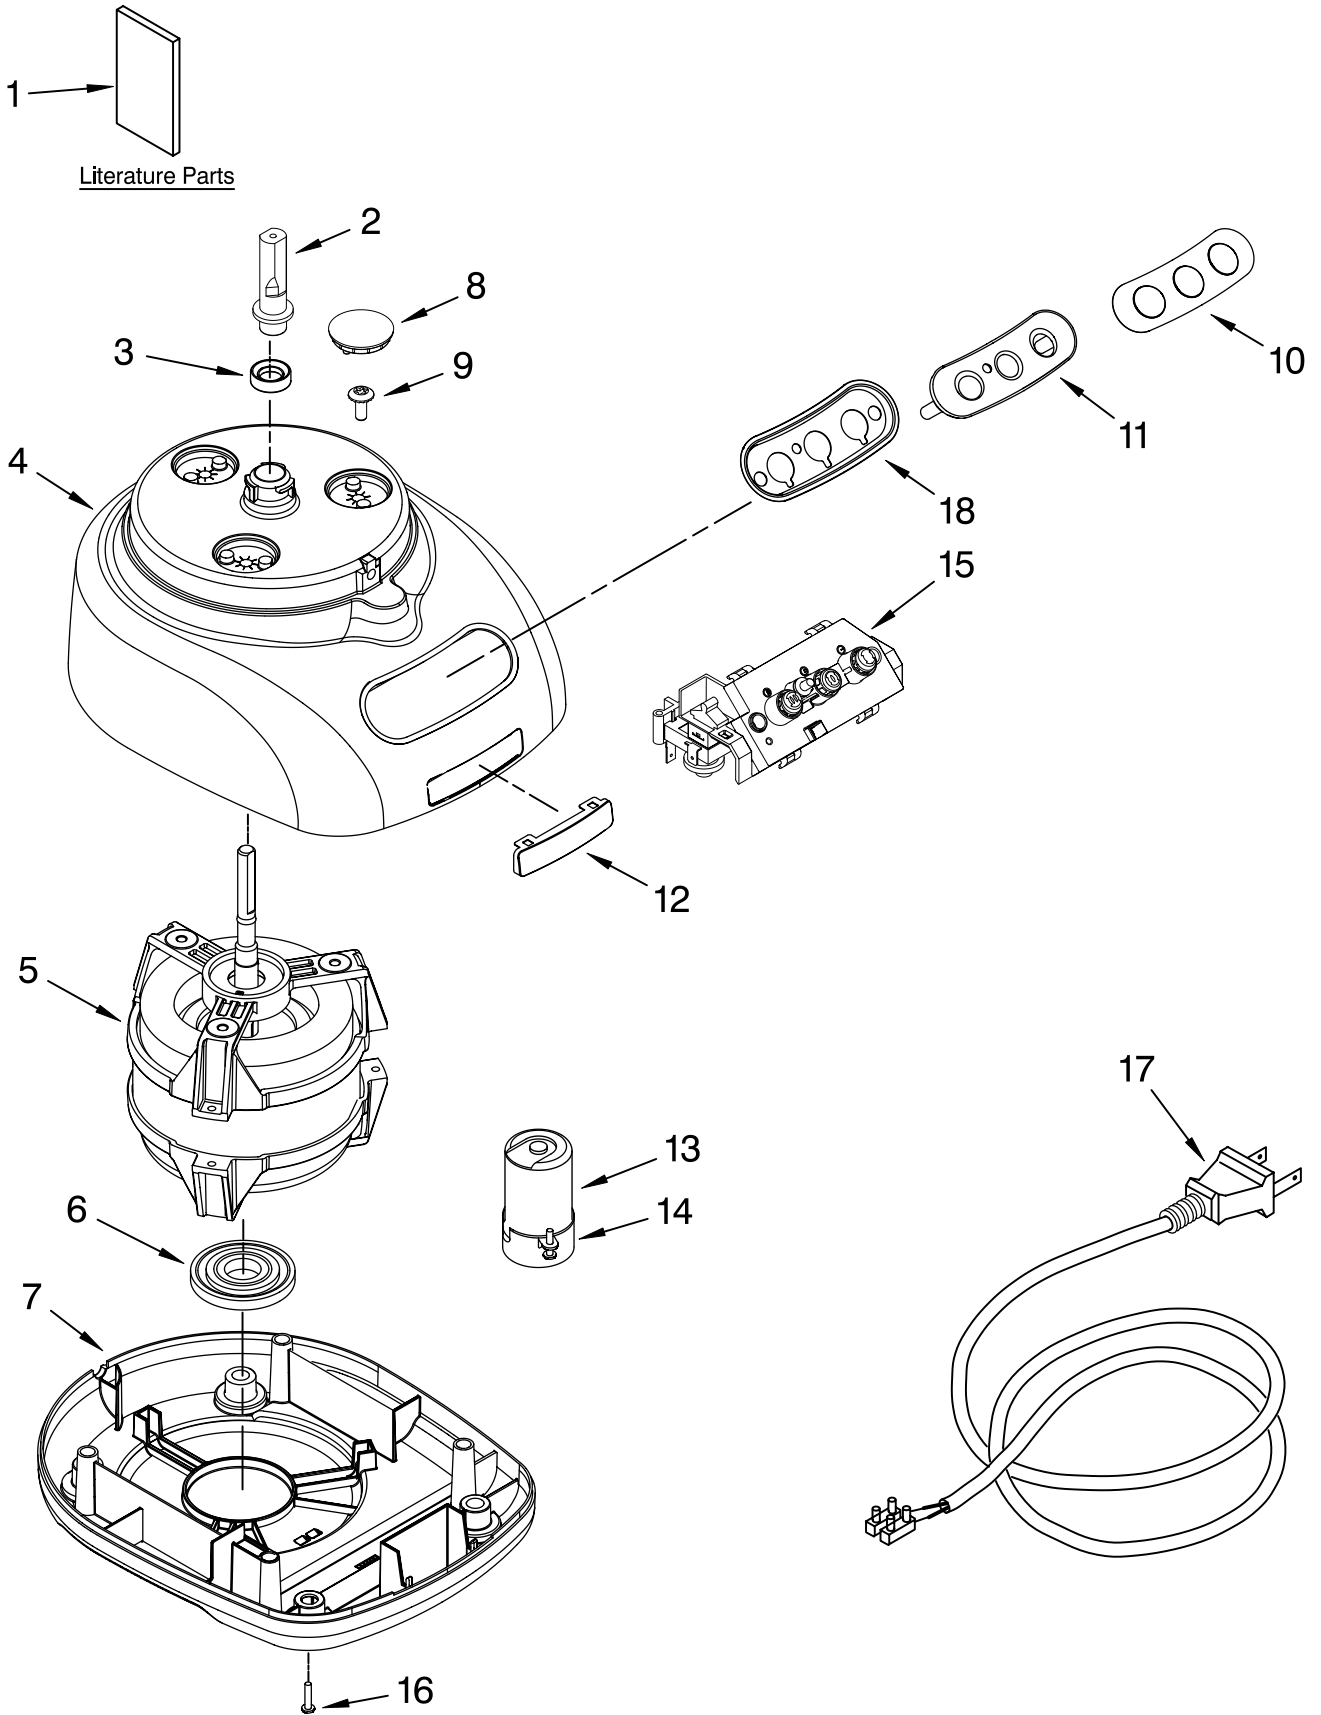

MOTOR AND HOUSING PARTS

For Models: 5KFPM770S_1

FOR ORDERING INFORMATION REFER TO PARTS PRICE LIST

MOTOR AND HOUSING PARTS

For Models: 5KFPM770S__1

Illus. No.	Part No.	DESCRIPTION
1		Literature Parts
	8212058	Use & Care Guide
	W10185704	Repair Parts List
2	W10187053	Sleeve, Motor Shaft
3	8211828	Seal, Oil
4		Housing, Motor
	8212068	White
	8212069	Empire Red
	8212070	Almond Creme
	8211823	Nickel
5	8212079	Motor
6	8212091	Grommet, Motor
7		Base, Housing
	8212081	White
	8212080	Onyx Black
	8212082	Empire Red
	8212083	Almond Creme
8		Cover, Screw
	8212084	White
	8211827	Onyx Black
	8212085	Empire Red
	8212086	Almond Creme
9	8211586	Screw, Motor Locking
10		Overlay, Switch
	8212087	Black
	8212088	Silver
11		Cover, Panel Switch
	8212093	Transparent
	8212094	Silver
12	8211842	Nameplate
13	8212089	Capacitor
14	8211607	Clip, Capacitor
15	8212090	Relay & Switch Assembly
16		Foot
	8211845	Black
	8211844	White
17		Cord, Power
	8212077	Black
	8212078	White
18	8212095	Bezel, Switch Panel

FOR ORDERING INFORMATION REFER TO PARTS PRICE LIST

ATTACHMENT PARTS

For Models: 5KFPM770S_1

FOR ORDERING INFORMATION REFER TO PARTS PRICE LIST

ATTACHMENT PARTS

For Models: 5KFPM770S__1

Illus. No.	Part No.	DESCRIPTION
1	8211760	Spatula
2		Disc, Slicing
	8211929	2 mm
	8211930	4 mm
3	8212012	Mini Blade
4	8211858	Adapter, Shaft & Disc
5	W10187050	Blade, Multipurpose
6	8212020	Pusher, Food
7		Cover, Work Bowl
	8212062	White
	8212024	Onyx Black
	8212063	Empire Red
	8212064	Almond Creme
8		Bowl, Work
	8212065	White
	8212019	Onyx Black
	8212066	Empire Red
	8212067	Almond Creme
9		Disc, Shredding
	8211933	4 mm
10	8211926	Bowl, Mini
11	W10187052	Blade, Dough
12	8211928	Bowl, Chef's
13	W10186748	Presser, Citrus
14	W10187049	Whip, Egg