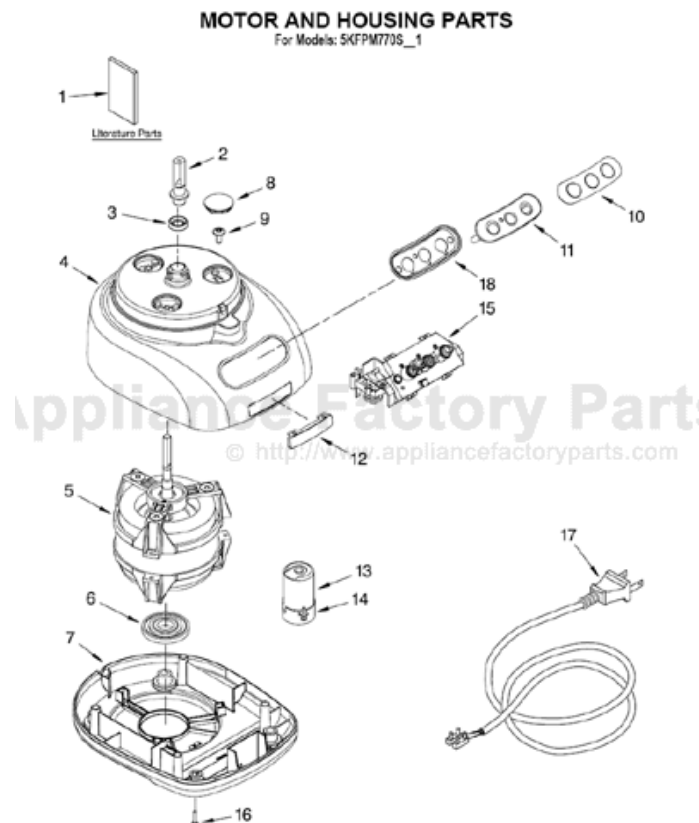

[Find Your KITCHENAID Small Appliance Parts - Select From 538 Models](#)

----- Manual continues below -----

PARTS LIST

for

KitchenAid®

12 CUP FOOD PROCESSOR

WIDE MOUTH – EUROPEAN (SWISS)

MODELS:

MOTOR AND HOUSING PARTS

For Models: 5KFPM770S_1

FOR ORDERING INFORMATION REFER TO PARTS PRICE LIST

MOTOR AND HOUSING PARTS

For Models: 5KFPM770S__1

Illus. No.	Part No.	DESCRIPTION
1		Literature Parts
	8212058	Use & Care Guide
	W10185704	Repair Parts List
2	W10187053	Sleeve, Motor Shaft
3	8211828	Seal, Oil
4		Housing, Motor
	8212068	White
	8212069	Empire Red
	8212070	Almond Creme
	8211823	Nickel
5	8212079	Motor
6	8212091	Grommet, Motor
7		Base, Housing
	8212081	White
	8212080	Onyx Black
	8212082	Empire Red
	8212083	Almond Creme
8		Cover, Screw
	8212084	White
	8211827	Onyx Black
	8212085	Empire Red
	8212086	Almond Creme
9	8211586	Screw, Motor Locking
10		Overlay, Switch
	8212087	Black
	8212088	Silver
11		Cover, Panel Switch
	8212093	Transparent
	8212094	Silver
12	8211842	Nameplate
13	8212089	Capacitor
14	8211607	Clip, Capacitor
15	8212090	Relay & Switch Assembly
16		Foot
	8211845	Black
	8211844	White
17		Cord, Power
	8212077	Black
	8212078	White
18	8212095	Bezel, Switch Panel

FOR ORDERING INFORMATION REFER TO PARTS PRICE LIST

ATTACHMENT PARTS

For Models: 5KFPM770S_1

FOR ORDERING INFORMATION REFER TO PARTS PRICE LIST

ATTACHMENT PARTS

For Models: 5KFPM770S__1

Illus. No.	Part No.	DESCRIPTION
1	8211760	Spatula
2		Disc, Slicing
	8211929	2 mm
	8211930	4 mm
3	8212012	Mini Blade
4	8211858	Adapter, Shaft & Disc
5	W10187050	Blade, Multipurpose
6	8212020	Pusher, Food
7		Cover, Work Bowl
	8212062	White
	8212024	Onyx Black
	8212063	Empire Red
	8212064	Almond Creme
8		Bowl, Work
	8212065	White
	8212019	Onyx Black
	8212066	Empire Red
	8212067	Almond Creme
9		Disc, Shredding
	8211933	4 mm
10	8211926	Bowl, Mini
11	W10187052	Blade, Dough
12	8211928	Bowl, Chef's
13	W10186748	Presser, Citrus
14	W10187049	Whip, Egg