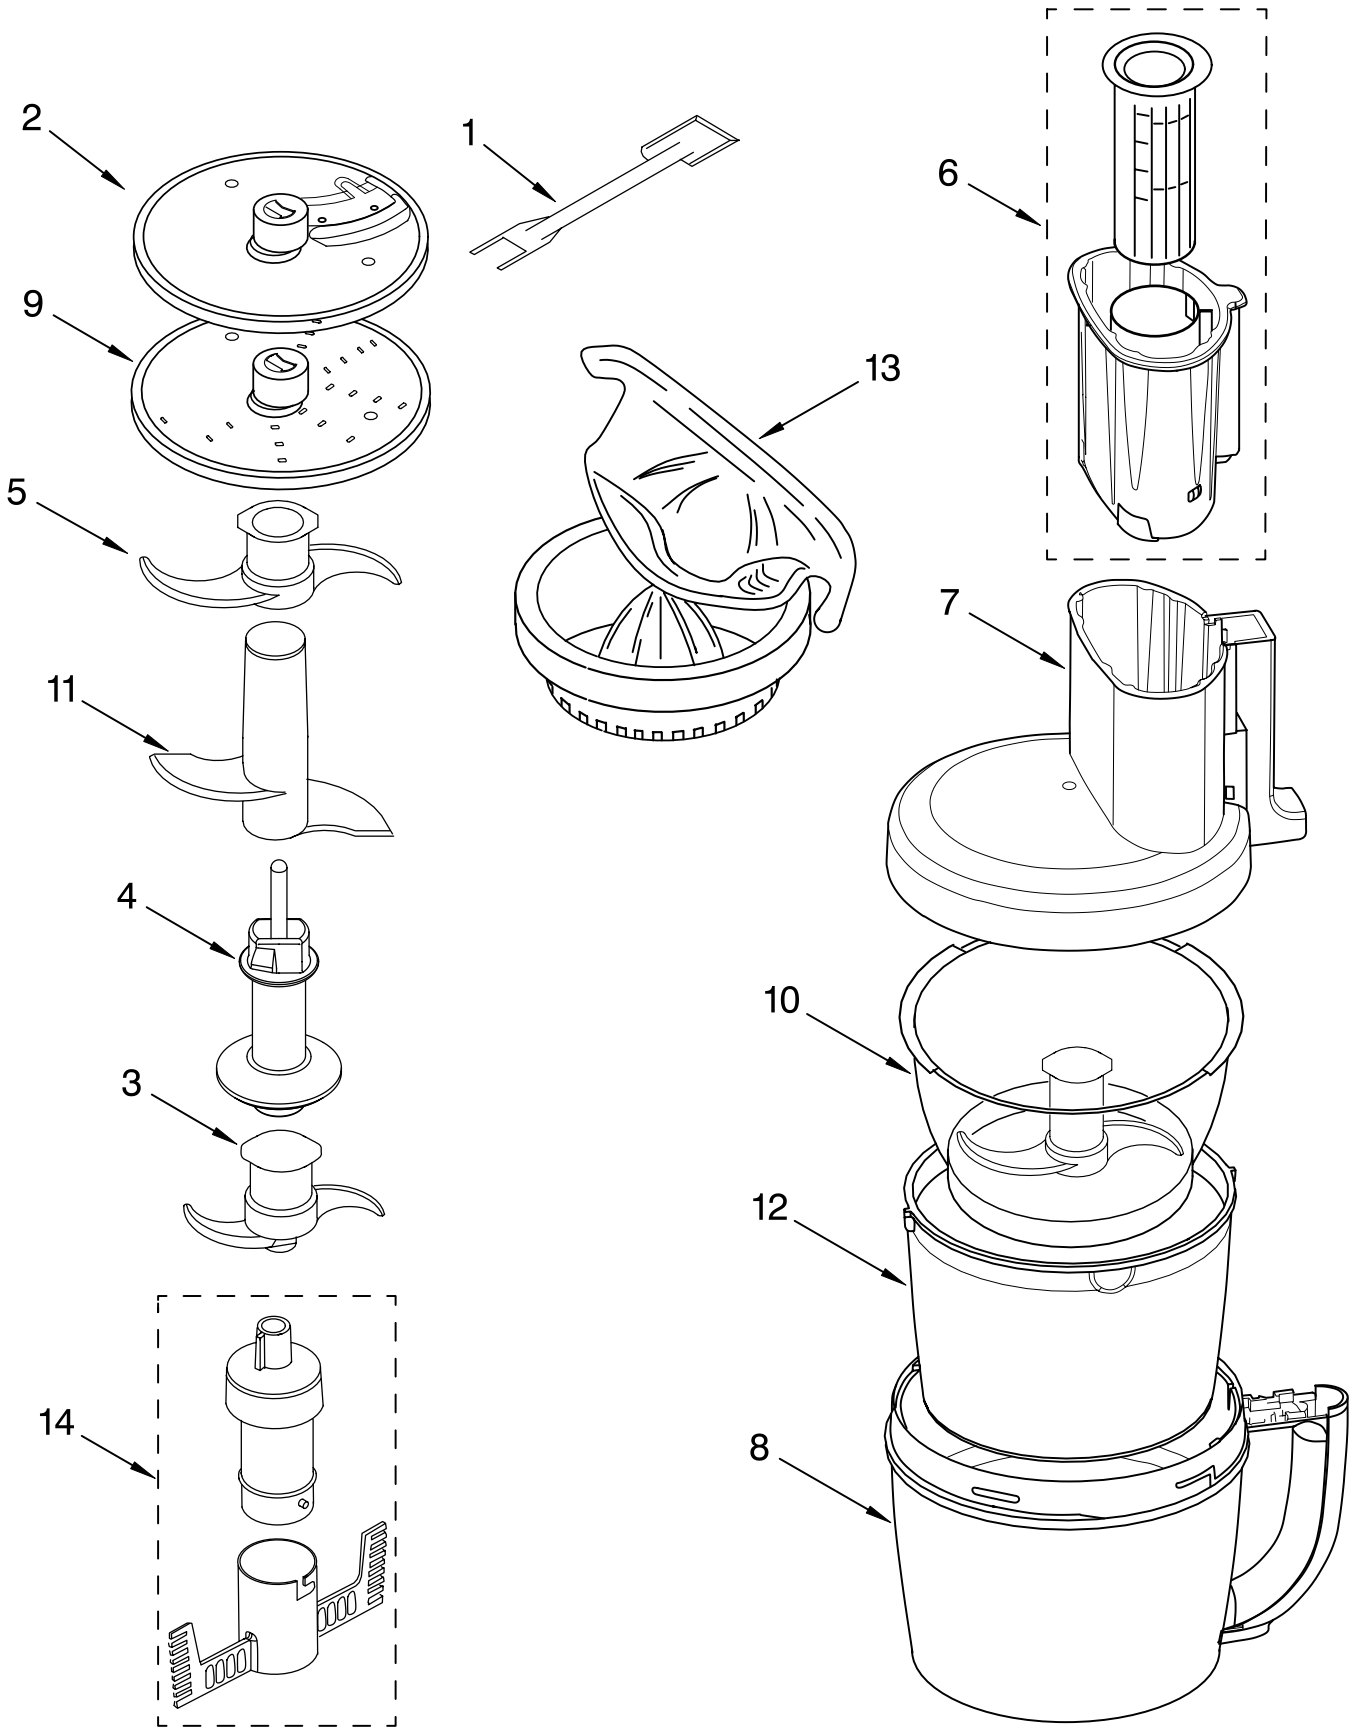

For Models: 5KFPM770S__0

FOR ORDERING INFORMATION REFER TO PARTS PRICE LIST

MOTOR AND HOUSING PARTS

For Models: 5KFPM770S__0

Illus. No.	Part No.	DESCRIPTION
1		Literature Parts
	8212058	Use & Care Guide
	8212052	Repair Parts List
2	8211849	Sleeve, Motor Shaft
3	8211828	Seal, Oil
4		Housing, Motor
	8212068	White
	8212069	Empire Red
	8212070	Almond Creme
	8211823	Nickel
5	8212079	Motor
6	8212091	Grommet, Motor
7		Base, Housing
	8212081	White
	8212080	Onyx Black
	8212082	Empire Red
	8212083	Almond Creme
8		Cover, Screw
	8212084	White
	8211827	Onyx Black
	8212085	Empire Red
	8212086	Almond Creme
9	8211586	Screw, Motor
		Locking
10		Overlay, Switch
	8212087	Black
	8212088	Silver
11		Cover, Panel
		Switch
	8212093	Transparent
	8212094	Silver
12	8211842	Nameplate
13	8212089	Capacitor
14	8211607	Clip, Capacitor
15	8212090	Relay & Switch Assembly
16		Foot
	8211845	Black
	8211844	White
17		Cord, Power
	8212077	Black
	8212078	White
18	8212095	Bezel, Switch Panel

FOR ORDERING INFORMATION REFER TO PARTS PRICE LIST

ATTACHMENT PARTS

For Models: 5KFPM770S__0

FOR ORDERING INFORMATION REFER TO PARTS PRICE LIST

ATTACHMENT PARTS

For Models: 5KFPM770S__0

Illus. No.	Part No.	DESCRIPTION
1	8211760	Spatula
2		Disc, Slicing
	8211929	2 mm
	8211930	4 mm
3	8212012	Mini Blade
4	8211858	Adapter, Shaft & Disc
5	8212014	Blade, Multipurpose
6	8212020	Pusher, Food
7		Cover, Work Bowl
	8212062	White
	8212024	Onyx Black
	8212063	Empire Red
	8212064	Almond Creme
8		Bowl, Work
	8212065	White
	8212019	Onyx Black
	8212066	Empire Red
	8212067	Almond Creme
9		Disc, Shredding
	8211933	4 mm
10	8211926	Bowl, Mini
11	8212016	Blade, Dough
12	8211928	Bowl, Chef's
13	8212025	Extractor, Citrus
14	8212033	Whip, Egg