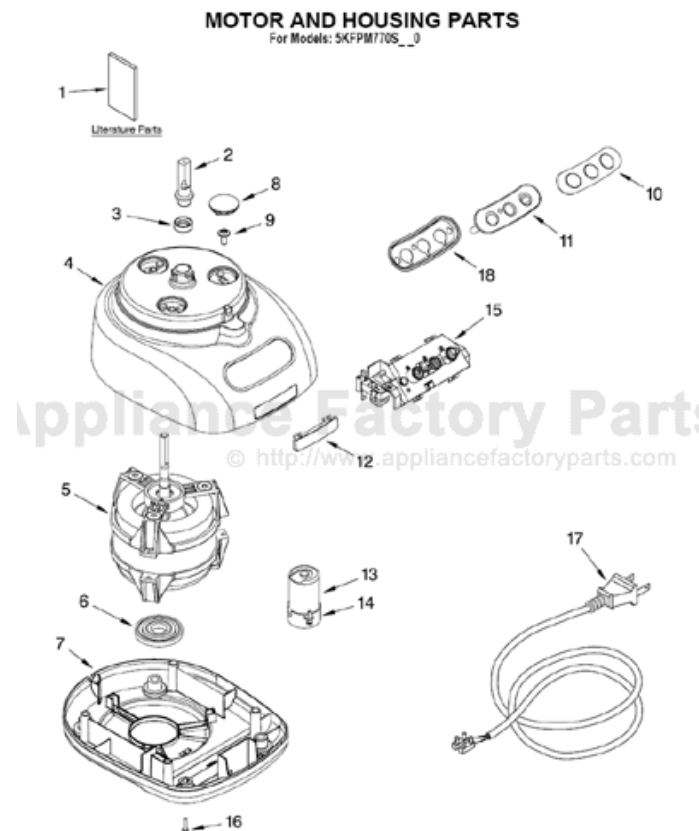

[Find Your KITCHENAID Small Appliance Parts - Select From 538 Models](#)

----- Manual continues below -----

PARTS LIST

for

KitchenAid®

12 CUP FOOD PROCESSOR

WIDE MOUTH – EUROPEAN (SWISS)

MODELS:

For Models: 5KFPM770S__0

FOR ORDERING INFORMATION REFER TO PARTS PRICE LIST

MOTOR AND HOUSING PARTS

For Models: 5KFPM770S__0

Illus. No.	Part No.	DESCRIPTION
1		Literature Parts
	8212058	Use & Care Guide
	8212052	Repair Parts List
2	8211849	Sleeve, Motor Shaft
3	8211828	Seal, Oil
4		Housing, Motor
	8212068	White
	8212069	Empire Red
	8212070	Almond Creme
	8211823	Nickel
5	8212079	Motor
6	8212091	Grommet, Motor
7		Base, Housing
	8212081	White
	8212080	Onyx Black
	8212082	Empire Red
	8212083	Almond Creme
8		Cover, Screw
	8212084	White
	8211827	Onyx Black
	8212085	Empire Red
	8212086	Almond Creme
9	8211586	Screw, Motor
		Locking
10		Overlay, Switch
	8212087	Black
	8212088	Silver
11		Cover, Panel
		Switch
	8212093	Transparent
	8212094	Silver
12	8211842	Nameplate
13	8212089	Capacitor
14	8211607	Clip, Capacitor
15	8212090	Relay & Switch Assembly
16		Foot
	8211845	Black
	8211844	White
17		Cord, Power
	8212077	Black
	8212078	White
18	8212095	Bezel, Switch Panel

FOR ORDERING INFORMATION REFER TO PARTS PRICE LIST

ATTACHMENT PARTS

For Models: 5KFPM770S__0

FOR ORDERING INFORMATION REFER TO PARTS PRICE LIST

ATTACHMENT PARTS

For Models: 5KFPM770S__0

Illus. No.	Part No.	DESCRIPTION
1	8211760	Spatula
2		Disc, Slicing
	8211929	2 mm
	8211930	4 mm
3	8212012	Mini Blade
4	8211858	Adapter, Shaft & Disc
5	8212014	Blade, Multipurpose
6	8212020	Pusher, Food
7		Cover, Work Bowl
	8212062	White
	8212024	Onyx Black
	8212063	Empire Red
	8212064	Almond Creme
8		Bowl, Work
	8212065	White
	8212019	Onyx Black
	8212066	Empire Red
	8212067	Almond Creme
9		Disc, Shredding
	8211933	4 mm
10	8211926	Bowl, Mini
11	8212016	Blade, Dough
12	8211928	Bowl, Chef's
13	8212025	Extractor, Citrus
14	8212033	Whip, Egg