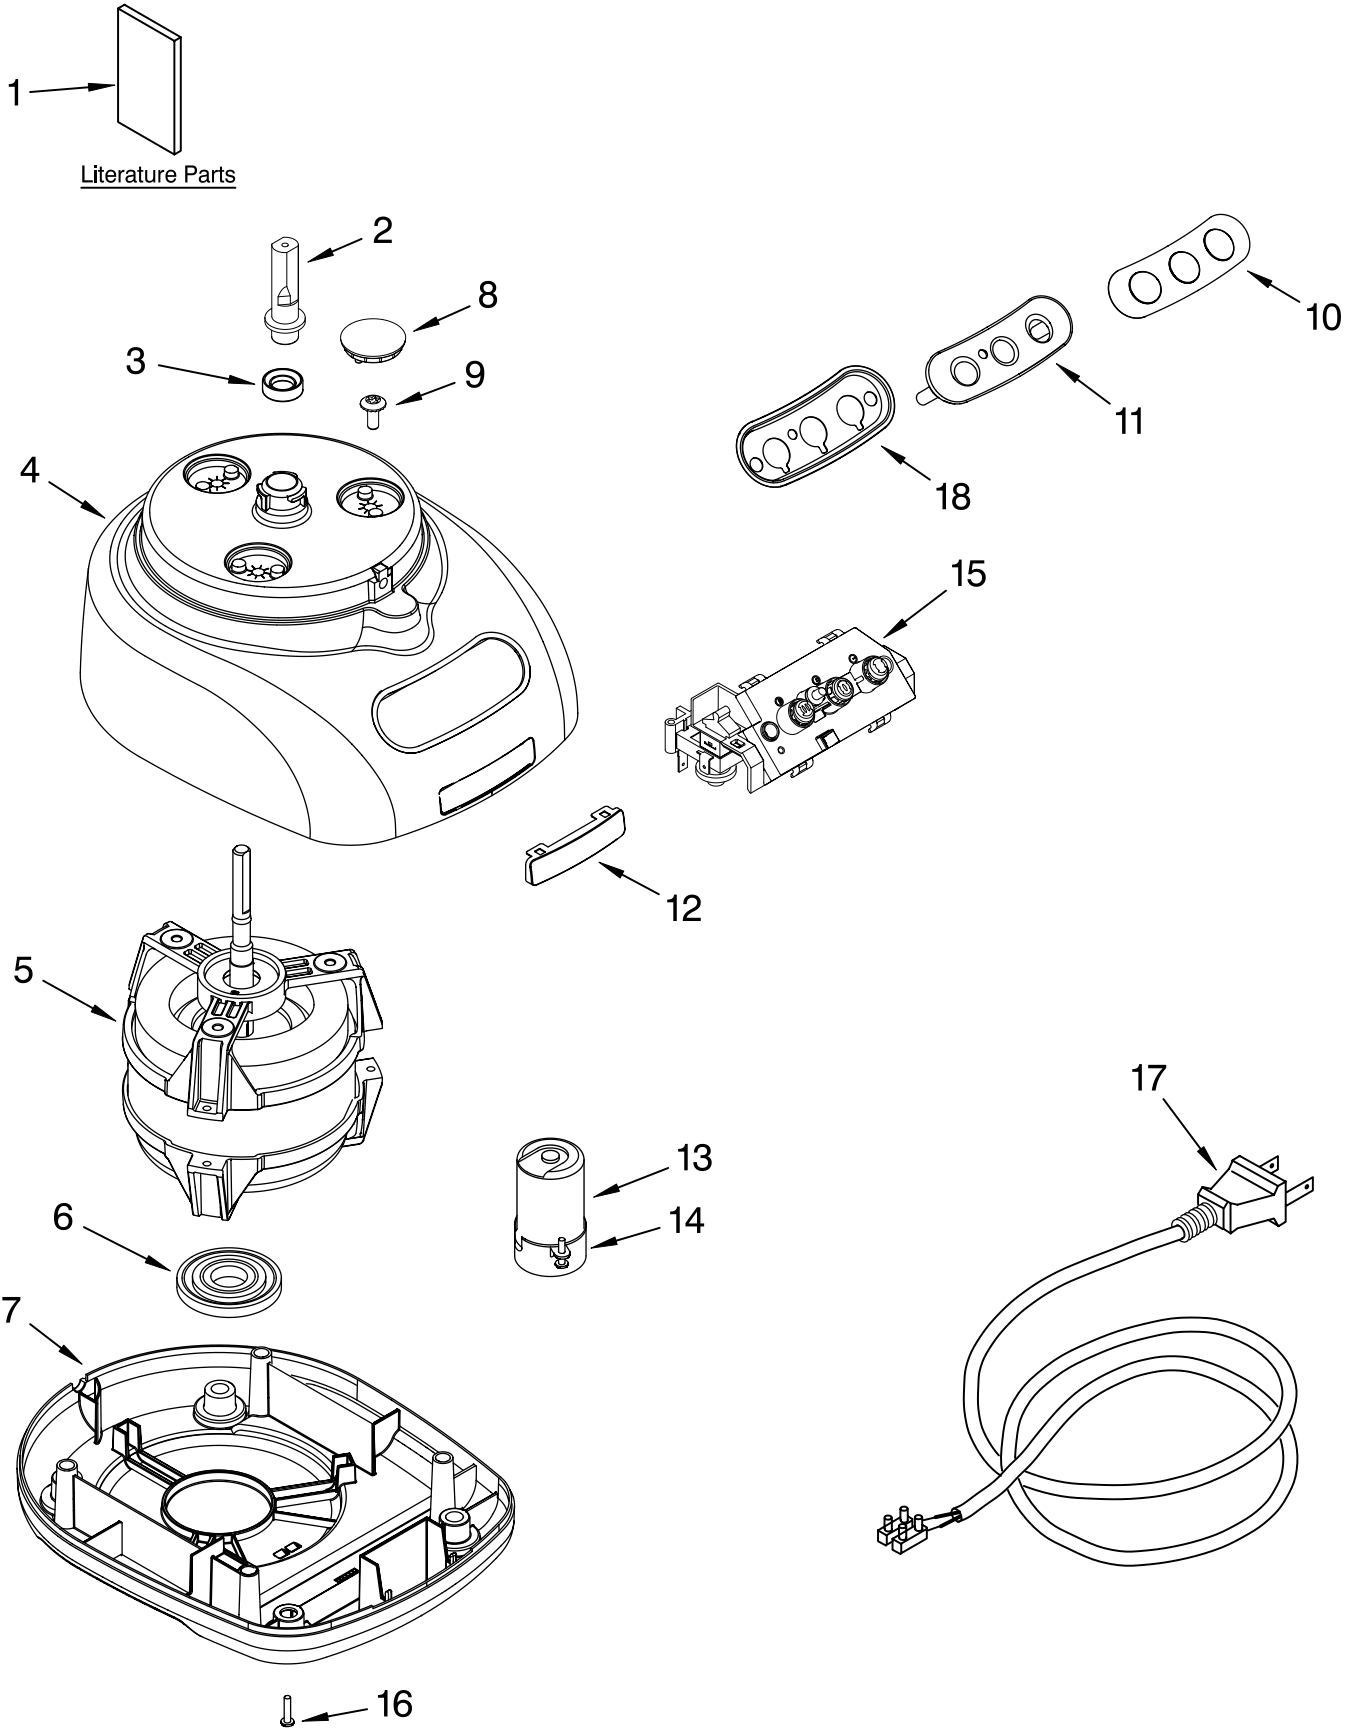

For Models: 5KFPM770S__0

FOR ORDERING INFORMATION REFER TO PARTS PRICE LIST

MOTOR AND HOUSING PARTS

For Models: 5KFPM770S__0

Illus. No.	Part No.	DESCRIPTION
1		Literature Parts
	8212058	Use & Care Guide
	8212052	Repair Parts List
2	8211849	Sleeve, Motor Shaft
3	8211828	Seal, Oil
4		Housing, Motor
	8212068	White
	8212069	Empire Red
	8212070	Almond Creme
	8211823	Nickel
5	8212079	Motor
6	8212091	Grommet, Motor
7		Base, Housing
	8212081	White
	8212080	Onyx Black
	8212082	Empire Red
	8212083	Almond Creme
8		Cover, Screw
	8212084	White
	8211827	Onyx Black
	8212085	Empire Red
	8212086	Almond Creme
9	8211586	Screw, Motor
		Locking
10		Overlay, Switch
	8212087	Black
	8212088	Silver
11		Cover, Panel
		Switch
	8212093	Transparent
	8212094	Silver
12	8211842	Nameplate
13	8212089	Capacitor
14	8211607	Clip, Capacitor
15	8212090	Relay & Switch Assembly
16		Foot
	8211845	Black
	8211844	White
17		Cord, Power
	8212077	Black
	8212078	White
18	8212095	Bezel, Switch Panel

FOR ORDERING INFORMATION REFER TO PARTS PRICE LIST

ATTACHMENT PARTS

For Models: 5KFPM770S__0

FOR ORDERING INFORMATION REFER TO PARTS PRICE LIST

ATTACHMENT PARTS

For Models: 5KFPM770S__0

Illus. No.	Part No.	DESCRIPTION
1	8211760	Spatula
2		Disc, Slicing
	8211929	2 mm
	8211930	4 mm
3	8212012	Mini Blade
4	8211858	Adapter, Shaft & Disc
5	8212014	Blade, Multipurpose
6	8212020	Pusher, Food
7		Cover, Work Bowl
	8212062	White
	8212024	Onyx Black
	8212063	Empire Red
	8212064	Almond Creme
8		Bowl, Work
	8212065	White
	8212019	Onyx Black
	8212066	Empire Red
	8212067	Almond Creme
9		Disc, Shredding
	8211933	4 mm
10	8211926	Bowl, Mini
11	8212016	Blade, Dough
12	8211928	Bowl, Chef's
13	8212025	Extractor, Citrus
14	8212033	Whip, Egg