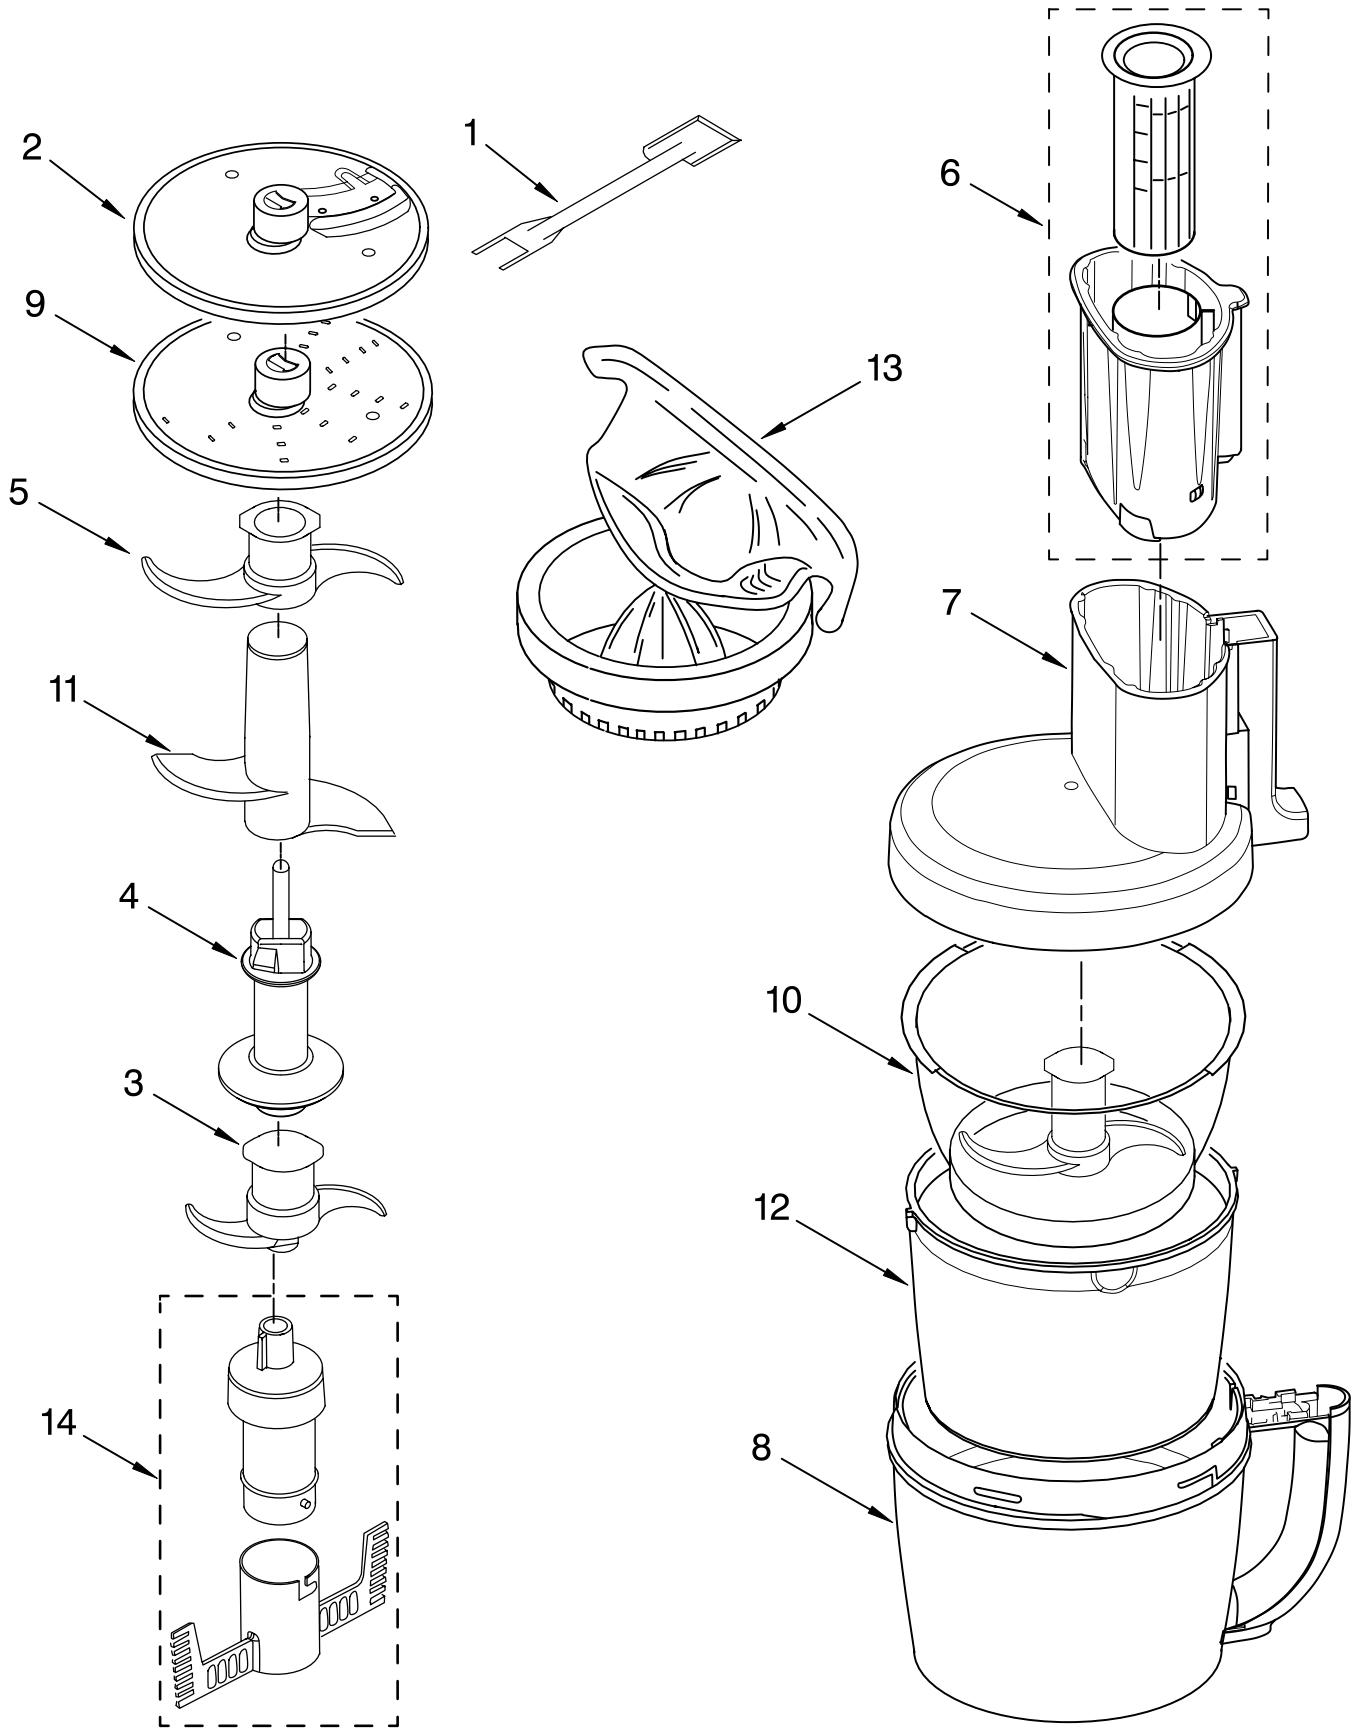

FOR ORDERING INFORMATION REFER TO PARTS PRICE LIST

ATTACHMENT PARTS

For Models: 5KFPM770S_1

FOR ORDERING INFORMATION REFER TO PARTS PRICE LIST

ATTACHMENT PARTS

For Models: 5KFPM770S__1

| Illus. No. | Part No. | DESCRIPTION |
|-------------------|-----------------|-----------------------|
| 1 | 8211760 | Spatula |
| 2 | | Disc, Slicing |
| | 8211929 | 2 mm |
| | 8211930 | 4 mm |
| 3 | 8212012 | Mini Blade |
| 4 | 8211858 | Adapter, Shaft & Disc |
| 5 | W10187050 | Blade, Multipurpose |
| 6 | 8212020 | Pusher, Food |
| 7 | | Cover, Work Bowl |
| | 8212062 | White |
| | 8212024 | Onyx Black |
| | 8212063 | Empire Red |
| | 8212064 | Almond Creme |
| 8 | | Bowl, Work |
| | 8212065 | White |
| | 8212019 | Onyx Black |
| | 8212066 | Empire Red |
| | 8212067 | Almond Creme |
| 9 | | Disc, Shredding |
| | 8211933 | 4 mm |
| 10 | 8211926 | Bowl, Mini |
| 11 | W10187052 | Blade, Dough |
| 12 | 8211928 | Bowl, Chef's |
| 13 | W10186748 | Presser, Citrus |
| 14 | W10187049 | Whip, Egg |