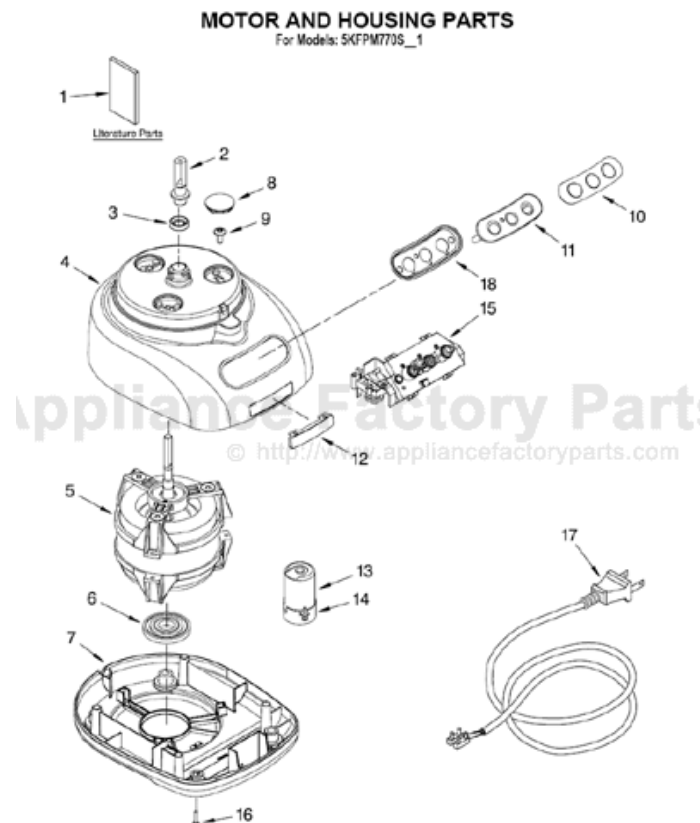

[Find Your KITCHENAID Small Appliance Parts - Select From 538 Models](#)

----- Manual continues below -----