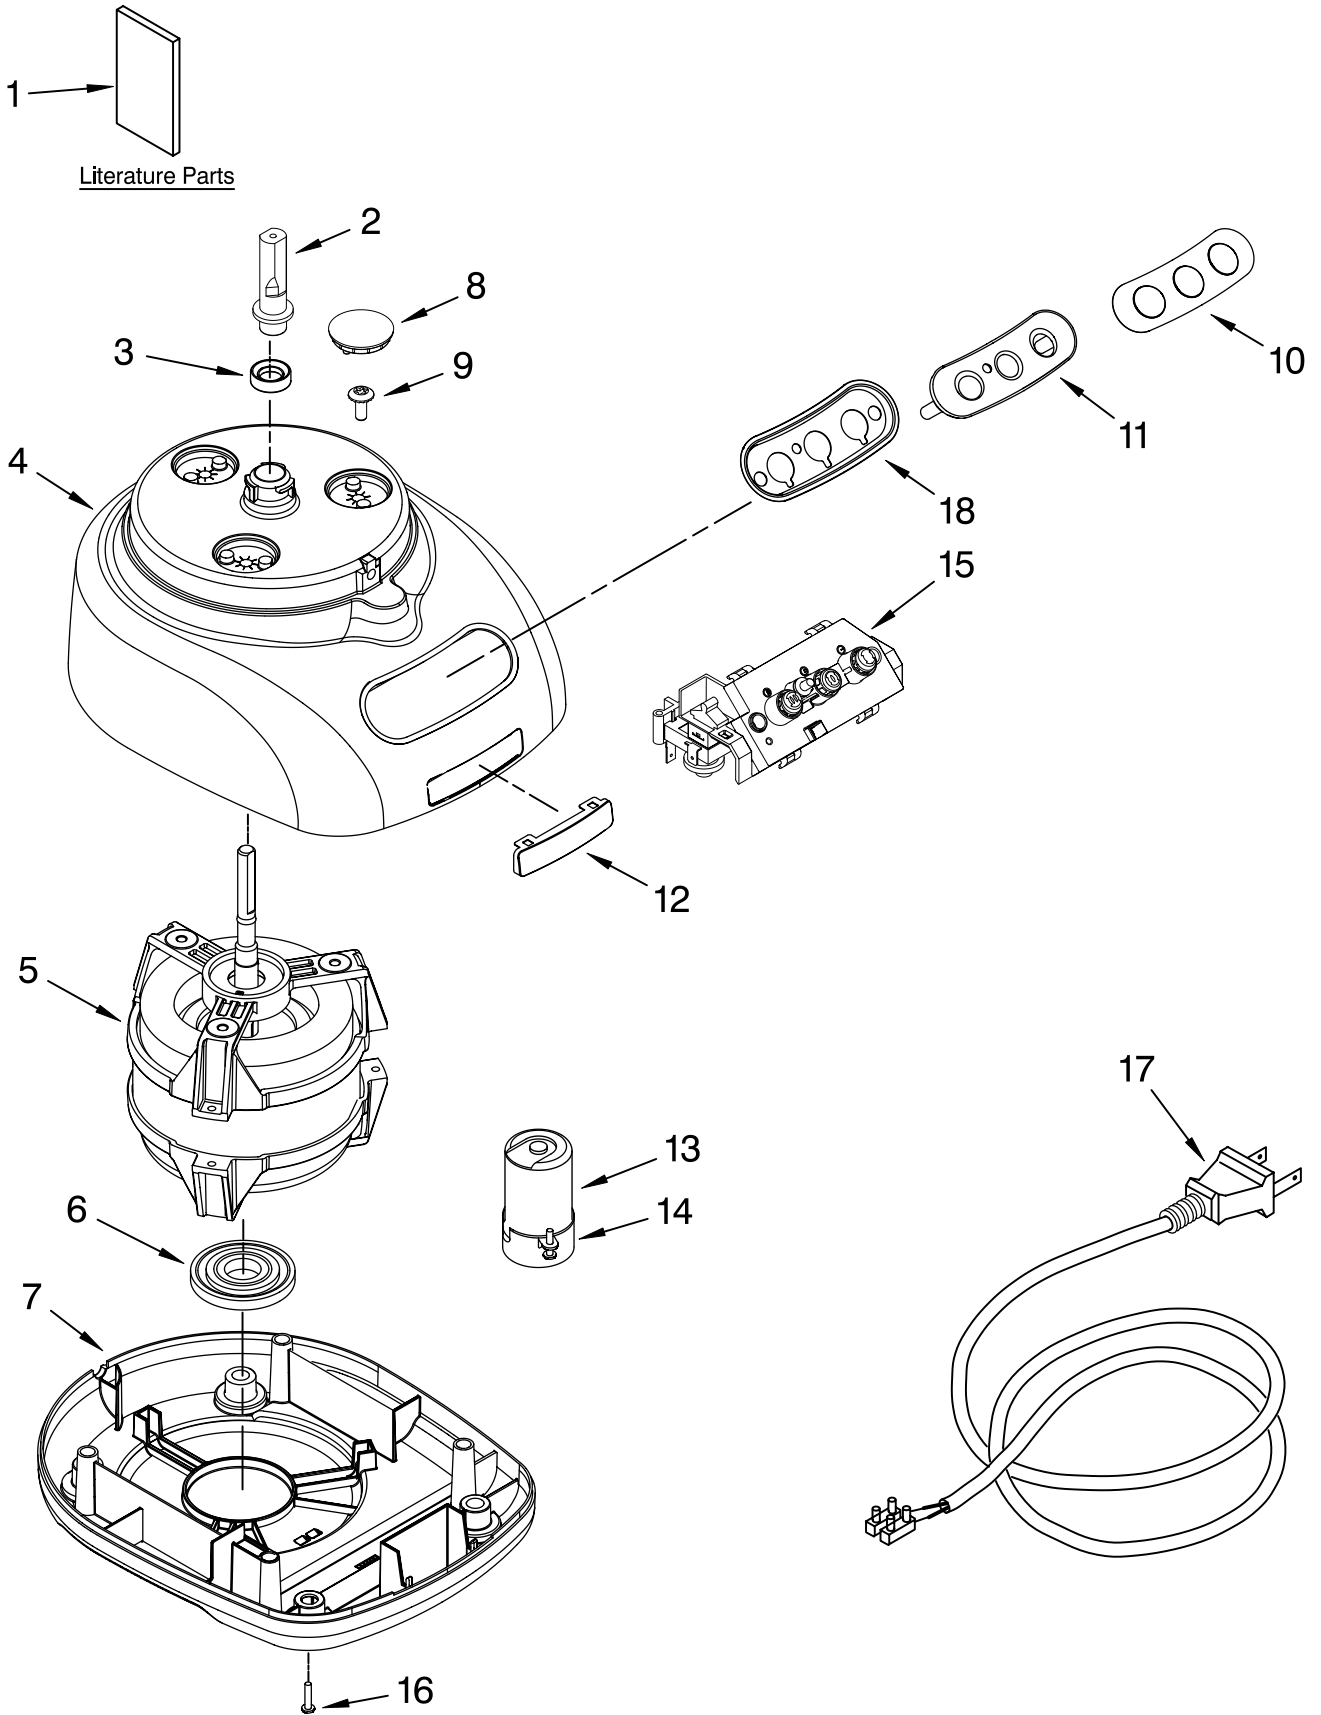

MOTOR AND HOUSING PARTS

For Models: 5KFPM770S_1

FOR ORDERING INFORMATION REFER TO PARTS PRICE LIST