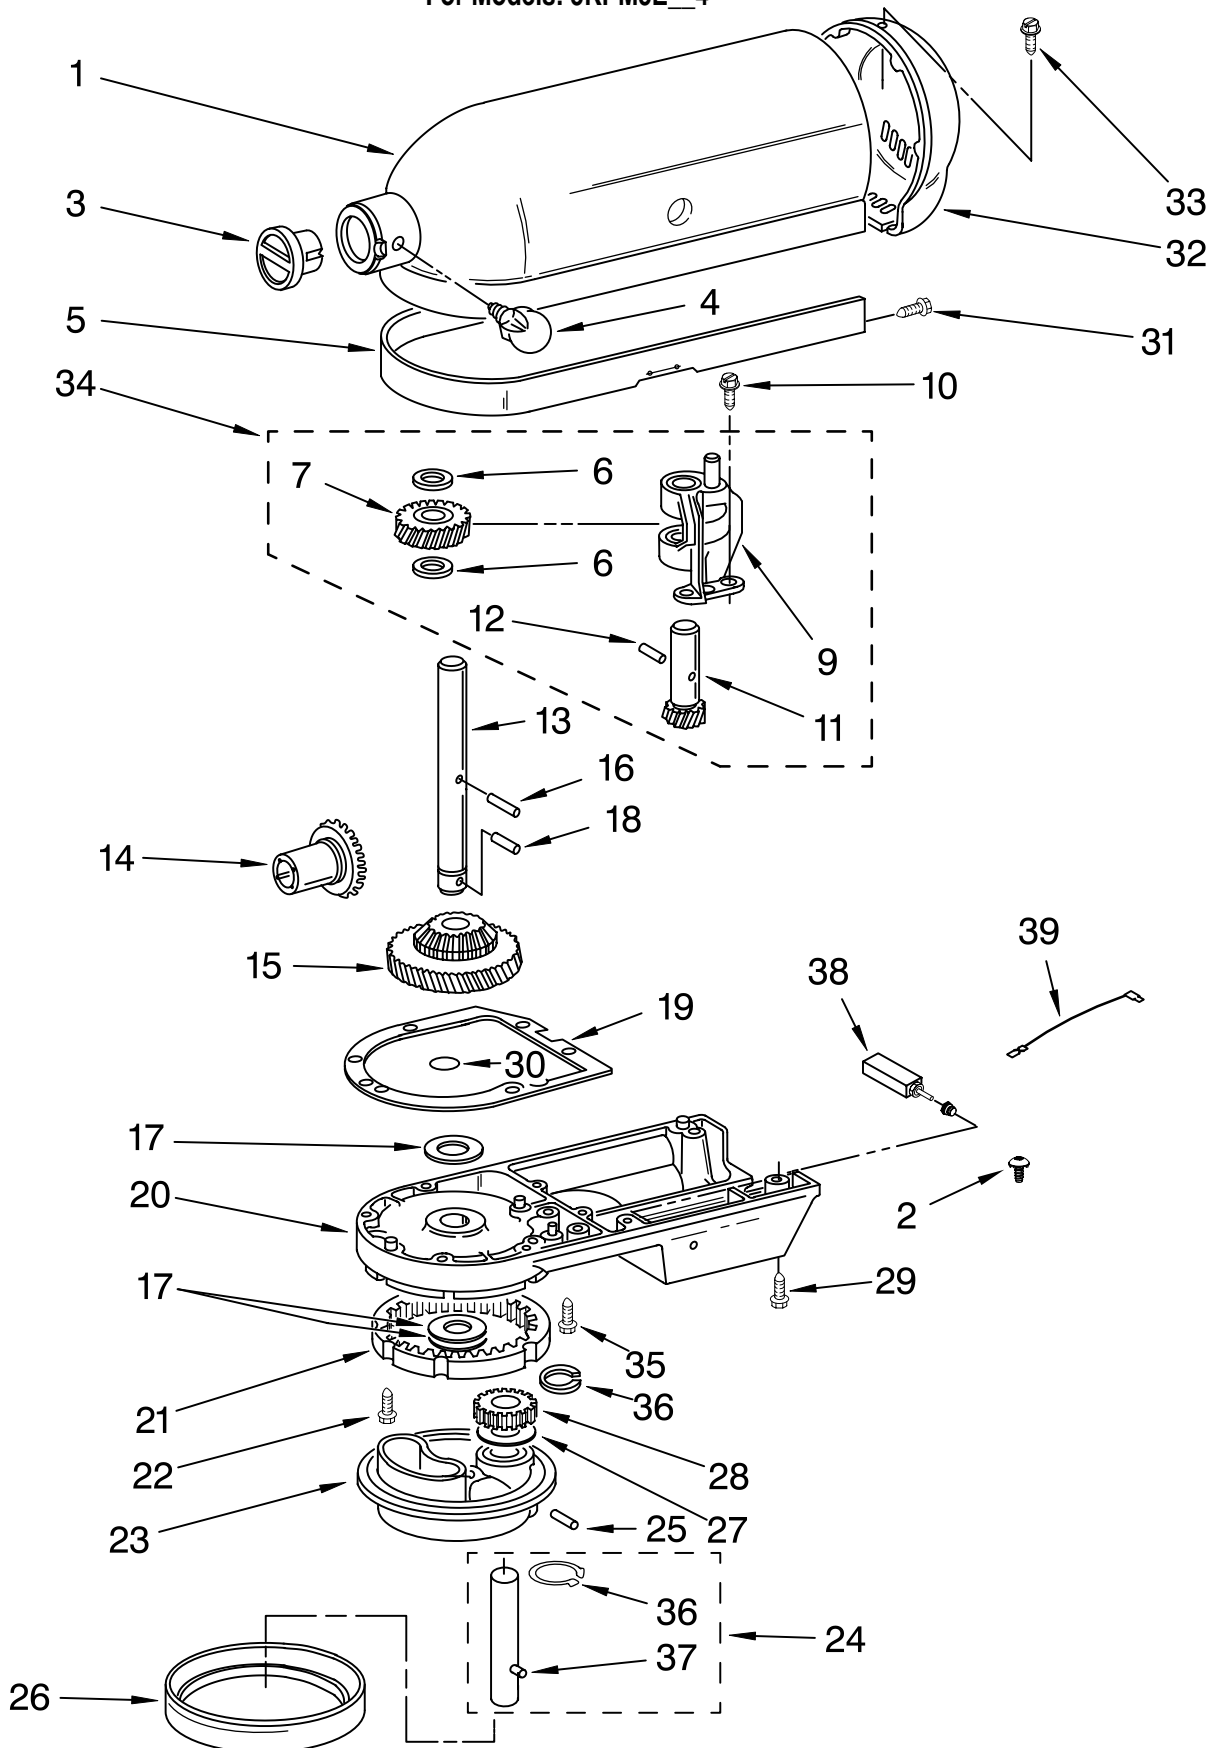

CASE, GEARING AND PLANETARY UNIT

For Models: 5KPM5E_4

FOR ORDERING INFORMATION REFER TO PARTS PRICE LIST

CASE, GEARING AND PLANETARY UNIT

For Models: 5KPM5E__4

Illus. No.	Part No.	DESCRIPTION	Illus. No.	Part No.	DESCRIPTION	Illus. No.	Part No.	DESCRIPTION
1	**	Gearcase Motor Housing	15	9709627	Bevel Pinion and Center Gear	28	9703903	Pinion, Gear (Agitator Shaft)
2	3400834	Screw	16	240018-1	Pin (Vertical Center Shaft)	29	3400025	Screw
3	242765-2	Cap, Attachment Hub	17	3180163	Washer	30	67500-55	"O" Ring
4	9709194	Screw, Thumb	18	9705443	Pin	31	311932	Screw
5	**	Band, Trim	19	4162324	Gasket, Transmission Case	32	**	Cover, End
6	3180161	Washer, Fiber				33	4162914	Screw
7	W10112253	Worm Gear	20	**	Lower Gear Case	34	240309-2	Gears, Worm & Pinion Assembly
9	240308	Gear, Worm Bracket & Bearing	21	9703904	Gear, Internal	35	3400026	Screw, Machine
10	3400022	Screw And L.W. Assy.	22	103994	Screw, Special	36	9703438	Ring, Retaining
11	240210-2	Shaft & Pinion	23	**	Planetary	37	9704677	Pin, Groove
12	9705444	Pin	24	3184052	Shaft, Agitator	38	9705132	Filter, RFI
13	240026	Shaft, Vertical Center	25	240018-1	Pin (Agitator Shaft Pinion)	39	9702311	Lead, Filter (Control Board)
14	9705130	Gear, Attachment Hub Bevel	26	240285	Ring, Planetary Drip			
			27	9706090	Washer, Shim			

**Refer to Page 2
Color Variation Parts

FOR ORDERING INFORMATION REFER TO PARTS PRICE LIST