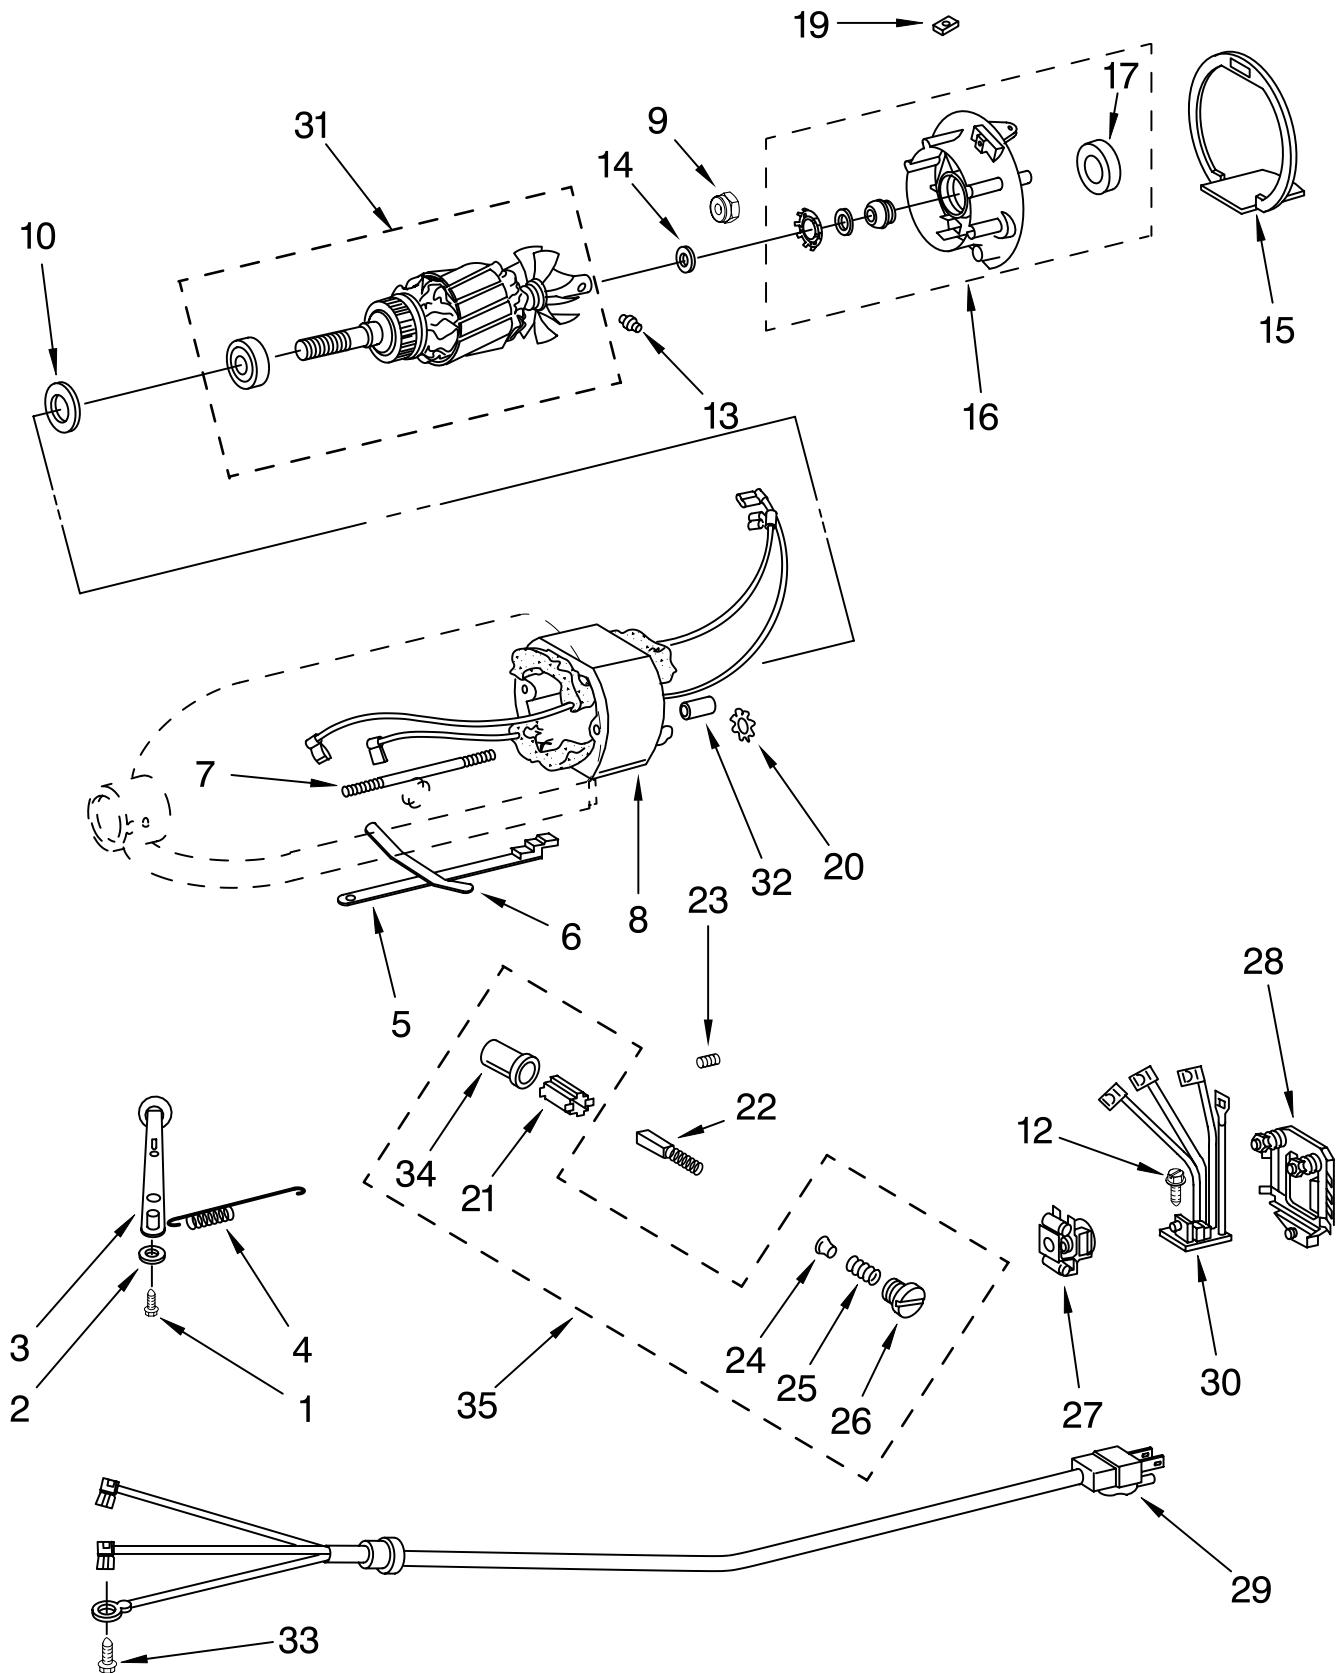

MOTOR AND CONTROL PARTS

For Models: 5KPM5E_4

FOR ORDERING INFORMATION REFER TO PARTS PRICE LIST

MOTOR AND CONTROL PARTS

For Models: 5KPM5E__4

Illus. No.	Part No.	DESCRIPTION	Illus. No.	Part No.	DESCRIPTION	Illus. No.	Part No.	DESCRIPTION
1	110679	Screw, Pivot	14	3180162	Washer, Spacing	27	17830	Governor Assembly
2	116241	Washer, Spring	15	9701501	Seal, End	28	W10119326	Control Plate Assembly
3	9709276	Lever, Control And Stud	16	3180526	Bracket, Bearing Assembly	29		Cord, Power
4	3183680	Spring, Control Plate	17	3180238	Washer, Felt		9702318	White
5	3184176	Speed Link & Cam	19	9701584	Seal, Foam		9702319	Black
6	240205	Spring, Flat	20	W10068270	Washer	30	9706596	Phase Control Board
7	240769	Screw, Stator	21	240680	Insert, Brush Holder	31	9708316	Armature & Bearing Assy (240V)
8	9701670	Field Assembly	22	9706416	Brush & Spring Assembly	32	4162634	Sleeve, Motor Stud
9	W10131078	Nut	23	9707926	Screw, Set	33	3184609	Screw, Self
10	9704324	Washer, Ball Bearing (Front)	24	116286	Cap, Spring Seat	34	3179908	Housing, Brush Holder
12	W10068260	Screw	25	116287	Spring, Cap	35	4162546	Brush Holder Assy
13	16998	Stud, Governor Drive	26	3184212	Cap, Brush Holder			

FOR ORDERING INFORMATION REFER TO PARTS PRICE LIST