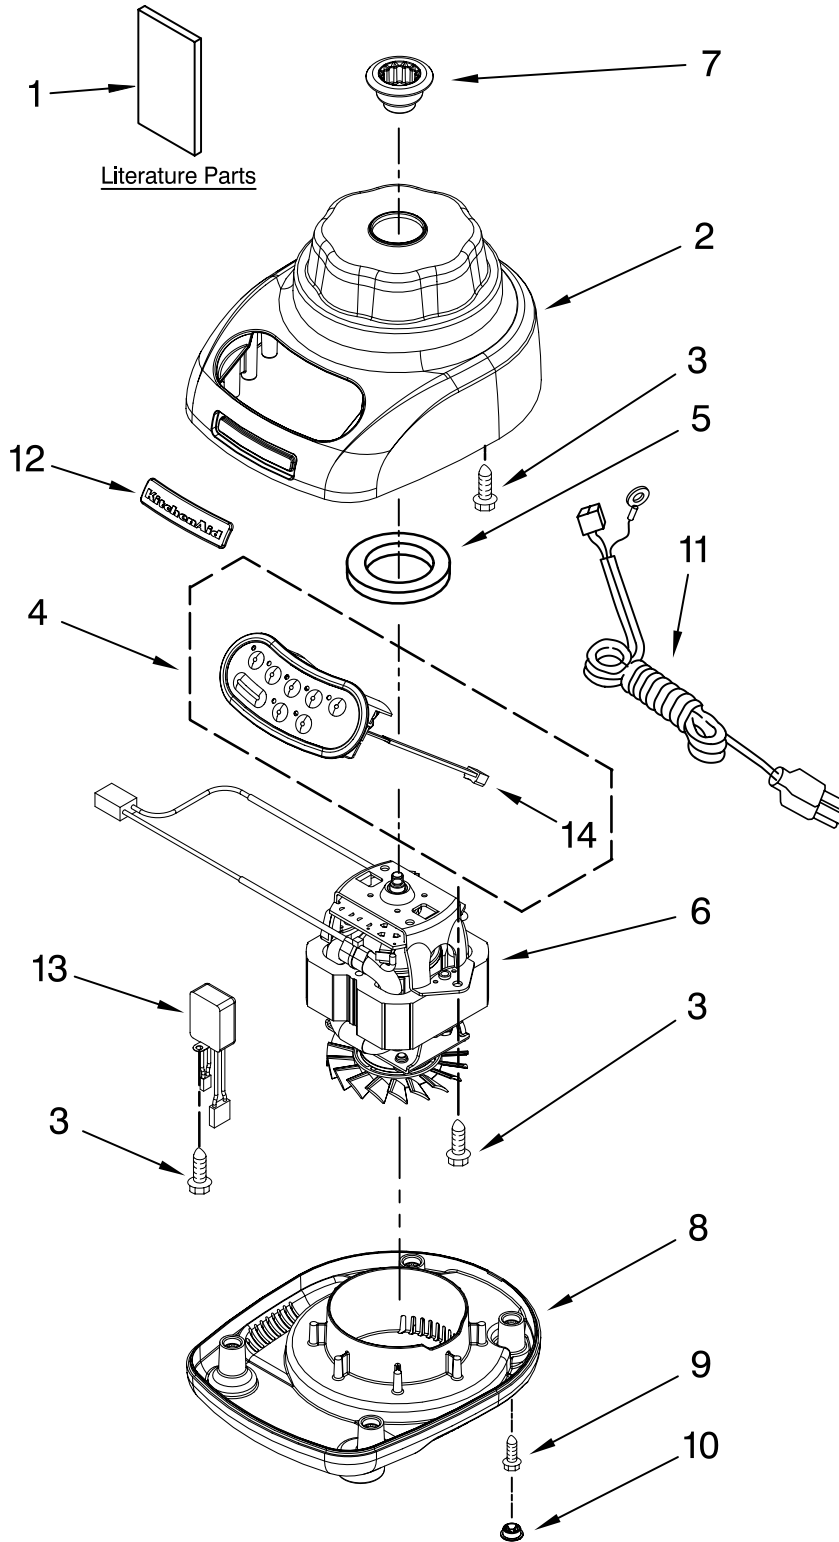

----- Manual continues below -----

PARTS LIST

for

KitchenAid®

5-SPEED EUROPEAN CLASSIC BLENDER

48 OZ. PLASTIC JAR

MODELS:

5KSB45EWH0 (White – European)
5KSB45BWH0 (White – Britain)
5KSB45AWH0 (White – Australian)
5KSB45SWH0 (White – Swiss)

FOR CUSTOMER SATISFACTION ALWAYS USE
FACTORY SPECIFICATION PARTS

KITCHENAID

ST. JOSEPH MICHIGAN 49085

UNIT PARTS

For Variations Of Models: 5KSB45_0

Illus. No.	Part No.	DESCRIPTION
1		Literature Parts
	W10289708	Use & Care Guide
	W10309205	Repair Parts List
2		Housing, Upper
	9708896	White
3	W10068250	Screw
4	W10296288	Control Assembly (Incl. Overlay)
5	9709366	Seal, Motor
6	W10249833	Motor, 240V, 5sp
7	W10279256	Coupling, Drive
8		Base
	9708890	White
9	W10001200	Screw
10	9708927	Foot, Rubber
11		Power Cord
	9708918	White - U.K.
	9708919	White - Europe
	9708920	White - Aust.
	9708921	White - Swiss
12	9708916	Nameplate
13	W10269237	RFI Filter
14	W10254159	Sensor, Hall Eff

FOR ORDERING INFORMATION REFER TO PARTS PRICE LIST

ATTACHMENT PARTS

For Variations Of Models: 5KSB45_0

Illus. No.	Part No.	DESCRIPTION
1	9709362	Lid Assembly (Includes Cap) White
2	W10171264	Jar Assembly (Incl Blade Assy)