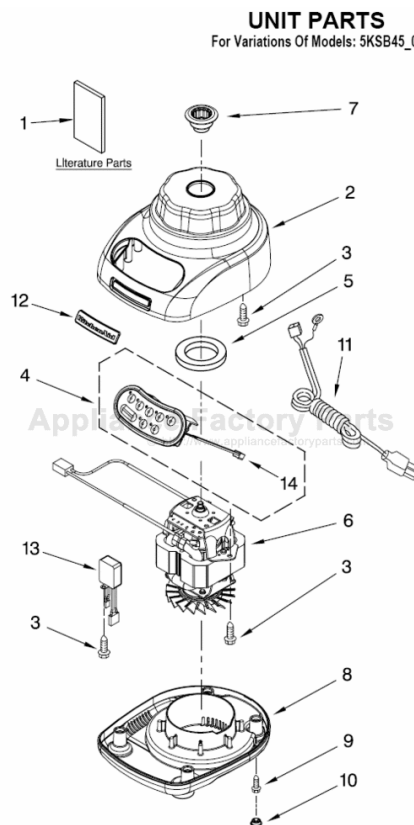

This Owner's Manual is provided and hosted by [Appliance Factory Parts](#).

KITCHENAID 5KSB45BWH0 Owner's Manual

[Shop genuine replacement parts for KITCHENAID
5KSB45BWH0](#)

[Find Your KITCHENAID Small Appliance Parts - Select From 538 Models](#)

----- Manual continues below -----

PARTS LIST

for

KitchenAid®

5-SPEED EUROPEAN CLASSIC BLENDER

48 OZ. PLASTIC JAR

MODELS:

5KSB45EWH0 (White – European)
5KSB45BWH0 (White – Britain)
5KSB45AWH0 (White – Australian)
5KSB45SWH0 (White – Swiss)

FOR CUSTOMER SATISFACTION ALWAYS USE
FACTORY SPECIFICATION PARTS

KITCHENAID

ST. JOSEPH MICHIGAN 49085

UNIT PARTS

For Variations Of Models: 5KSB45_0

Illus. No.	Part No.	DESCRIPTION
1		Literature Parts
	W10289708	Use & Care Guide
	W10309205	Repair Parts List
2		Housing, Upper
	9708896	White
3	W10068250	Screw
4	W10296288	Control Assembly (Incl. Overlay)
5	9709366	Seal, Motor
6	W10249833	Motor, 240V, 5sp
7	W10279256	Coupling, Drive
8		Base
	9708890	White
9	W10001200	Screw
10	9708927	Foot, Rubber
11		Power Cord
	9708918	White - U.K.
	9708919	White - Europe
	9708920	White - Aust.
	9708921	White - Swiss
12	9708916	Nameplate
13	W10269237	RFI Filter
14	W10254159	Sensor, Hall Eff

FOR ORDERING INFORMATION REFER TO PARTS PRICE LIST

ATTACHMENT PARTS

For Variations Of Models: 5KSB45_0

Illus. No.	Part No.	DESCRIPTION
1	9709362	Lid Assembly (Includes Cap) White
2	W10171264	Jar Assembly (Incl Blade Assy)