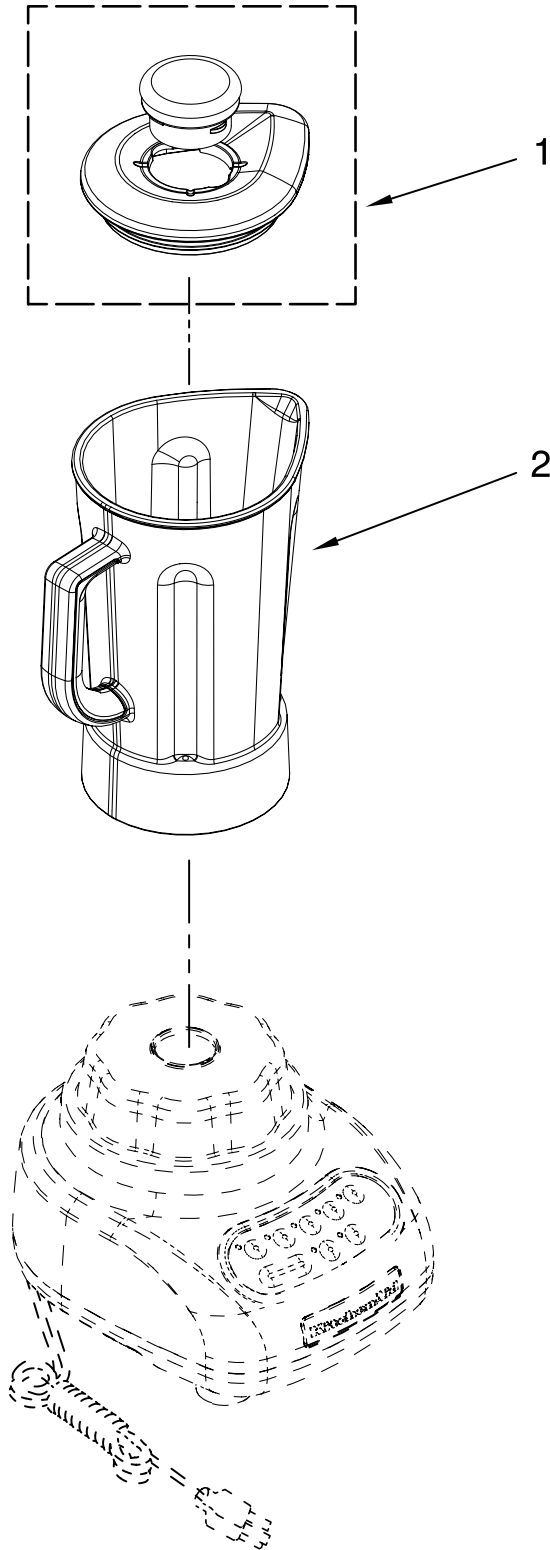

This Owner's Manual is provided and hosted by [Appliance Factory Parts](#).

KITCHENAID 5KSB45BWH0 Owner's Manual

[Shop genuine replacement parts for KITCHENAID
5KSB45BWH0](#)

[Find Your KITCHENAID Small Appliance Parts - Select From 538 Models](#)

----- Manual continues below -----

PARTS LIST

for

KitchenAid®

5-SPEED EUROPEAN CLASSIC BLENDER

48 OZ. PLASTIC JAR

MODELS:

5KSB45EWH0 (White – European)
5KSB45BWH0 (White – Britain)
5KSB45AWH0 (White – Australian)
5KSB45SWH0 (White – Swiss)

FOR CUSTOMER SATISFACTION ALWAYS USE
FACTORY SPECIFICATION PARTS

KITCHENAID

ST. JOSEPH MICHIGAN 49085

UNIT PARTS

For Variations Of Models: 5KSB45_0

Illus. No.	Part No.	DESCRIPTION
1		Literature Parts
	W10289708	Use & Care Guide
	W10309205	Repair Parts List
2		Housing, Upper
	9708896	White
3	W10068250	Screw
4	W10296288	Control Assembly (Incl. Overlay)
5	9709366	Seal, Motor
6	W10249833	Motor, 240V, 5sp
7	W10279256	Coupling, Drive
8		Base
	9708890	White
9	W10001200	Screw
10	9708927	Foot, Rubber
11		Power Cord
	9708918	White - U.K.
	9708919	White - Europe
	9708920	White - Aust.
	9708921	White - Swiss
12	9708916	Nameplate
13	W10269237	RFI Filter
14	W10254159	Sensor, Hall Eff

FOR ORDERING INFORMATION REFER TO PARTS PRICE LIST

ATTACHMENT PARTS

For Variations Of Models: 5KSB45_0

Illus. No.	Part No.	DESCRIPTION
1	9709362	Lid Assembly (Includes Cap) White
2	W10171264	Jar Assembly (Incl Blade Assy)