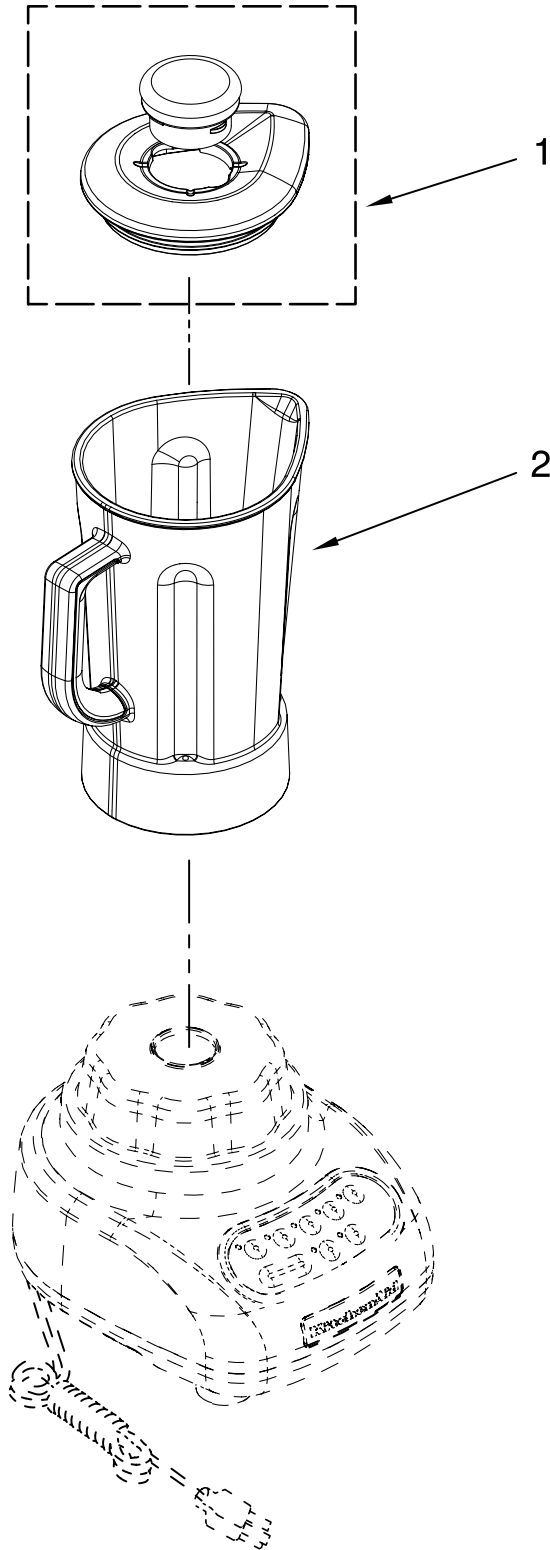

This Owner's Manual is provided and hosted by [Appliance Factory Parts](#).

KITCHENAID 5KSB45EWH0 Owner's Manual

[Shop genuine replacement parts for KITCHENAID
5KSB45EWH0](#)

[Find Your KITCHENAID Small Appliance Parts - Select From 538 Models](#)

----- Manual continues below -----

PARTS LIST

for

KitchenAid®

5-SPEED EUROPEAN CLASSIC BLENDER

48 OZ. PLASTIC JAR

MODELS:

5KSB45EWH0 (White – European)
5KSB45BWH0 (White – Britain)
5KSB45AWH0 (White – Australian)
5KSB45SWH0 (White – Swiss)

FOR CUSTOMER SATISFACTION ALWAYS USE
FACTORY SPECIFICATION PARTS

KITCHENAID

ST. JOSEPH MICHIGAN 49085

UNIT PARTS

For Variations Of Models: 5KSB45_0

Illus. No.	Part No.	DESCRIPTION
1		Literature Parts
	W10289708	Use & Care Guide
	W10309205	Repair Parts List
2		Housing, Upper
	9708896	White
3	W10068250	Screw
4	W10296288	Control Assembly (Incl. Overlay)
5	9709366	Seal, Motor
6	W10249833	Motor, 240V, 5sp
7	W10279256	Coupling, Drive
8		Base
	9708890	White
9	W10001200	Screw
10	9708927	Foot, Rubber
11		Power Cord
	9708918	White - U.K.
	9708919	White - Europe
	9708920	White - Aust.
	9708921	White - Swiss
12	9708916	Nameplate
13	W10269237	RFI Filter
14	W10254159	Sensor, Hall Eff

FOR ORDERING INFORMATION REFER TO PARTS PRICE LIST

ATTACHMENT PARTS

For Variations Of Models: 5KSB45_0

Illus. No.	Part No.	DESCRIPTION
1	9709362	Lid Assembly (Includes Cap) White
2	W10171264	Jar Assembly (Incl Blade Assy)