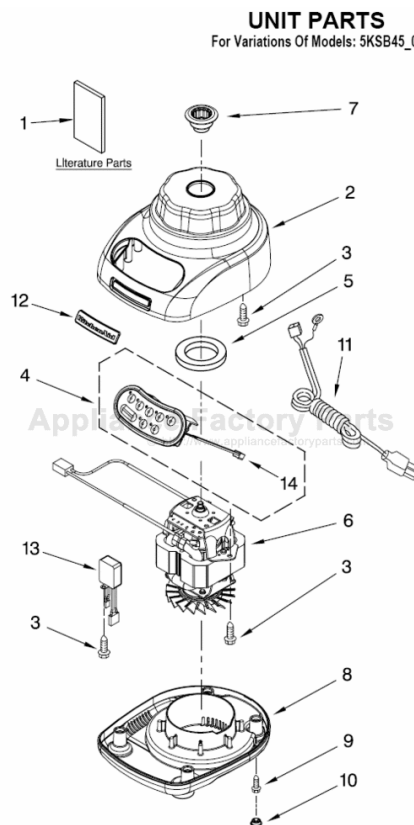

This Owner's Manual is provided and hosted by [Appliance Factory Parts](#).

KITCHENAID 5KSB45EWH0 Owner's Manual

[Shop genuine replacement parts for KITCHENAID
5KSB45EWH0](#)

[Find Your KITCHENAID Small Appliance Parts - Select From 538 Models](#)

----- Manual continues below -----

PARTS LIST

for

KitchenAid®

5-SPEED EUROPEAN CLASSIC BLENDER

48 OZ. PLASTIC JAR

MODELS:

5KSB45EWH0 (White – European)
5KSB45BWH0 (White – Britain)
5KSB45AWH0 (White – Australian)
5KSB45SWH0 (White – Swiss)

FOR CUSTOMER SATISFACTION ALWAYS USE
FACTORY SPECIFICATION PARTS

KITCHENAID

ST. JOSEPH MICHIGAN 49085

UNIT PARTS

For Variations Of Models: 5KSB45_0

Illus. No.	Part No.	DESCRIPTION
1		Literature Parts
	W10289708	Use & Care Guide
	W10309205	Repair Parts List
2		Housing, Upper
	9708896	White
3	W10068250	Screw
4	W10296288	Control Assembly (Incl. Overlay)
5	9709366	Seal, Motor
6	W10249833	Motor, 240V, 5sp
7	W10279256	Coupling, Drive
8		Base
	9708890	White
9	W10001200	Screw
10	9708927	Foot, Rubber
11		Power Cord
	9708918	White - U.K.
	9708919	White - Europe
	9708920	White - Aust.
	9708921	White - Swiss
12	9708916	Nameplate
13	W10269237	RFI Filter
14	W10254159	Sensor, Hall Eff

FOR ORDERING INFORMATION REFER TO PARTS PRICE LIST

ATTACHMENT PARTS

For Variations Of Models: 5KSB45_0

Illus. No.	Part No.	DESCRIPTION
1	9709362	Lid Assembly (Includes Cap) White
2	W10171264	Jar Assembly (Incl Blade Assy)