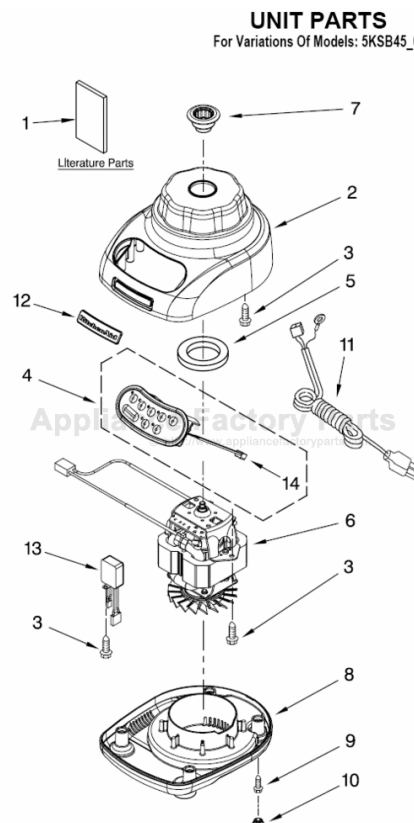

This Owner's Manual is provided and hosted by [Appliance Factory Parts](#).

KITCHENAID 5KSB45SWH0 Owner's Manual

[Shop genuine replacement parts for KITCHENAID
5KSB45SWH0](#)

[Find Your KITCHENAID Small Appliance Parts - Select From 538 Models](#)

----- Manual continues below -----

PARTS LIST

for

KitchenAid®

5-SPEED EUROPEAN CLASSIC BLENDER

48 OZ. PLASTIC JAR

MODELS:

5KSB45EWH0 (White – European)
5KSB45BWH0 (White – Britain)
5KSB45AWH0 (White – Australian)
5KSB45SWH0 (White – Swiss)

FOR CUSTOMER SATISFACTION ALWAYS USE
FACTORY SPECIFICATION PARTS

KITCHENAID

ST. JOSEPH MICHIGAN 49085

UNIT PARTS

For Variations Of Models: 5KSB45_0

Illus. No.	Part No.	DESCRIPTION
1		Literature Parts
	W10289708	Use & Care Guide
	W10309205	Repair Parts List
2		Housing, Upper
	9708896	White
3	W10068250	Screw
4	W10296288	Control Assembly (Incl. Overlay)
5	9709366	Seal, Motor
6	W10249833	Motor, 240V, 5sp
7	W10279256	Coupling, Drive
8		Base
	9708890	White
9	W10001200	Screw
10	9708927	Foot, Rubber
11		Power Cord
	9708918	White - U.K.
	9708919	White - Europe
	9708920	White - Aust.
	9708921	White - Swiss
12	9708916	Nameplate
13	W10269237	RFI Filter
14	W10254159	Sensor, Hall Eff

FOR ORDERING INFORMATION REFER TO PARTS PRICE LIST

ATTACHMENT PARTS

For Variations Of Models: 5KSB45_0

Illus. No.	Part No.	DESCRIPTION
1	9709362	Lid Assembly (Includes Cap) White
2	W10171264	Jar Assembly (Incl Blade Assy)