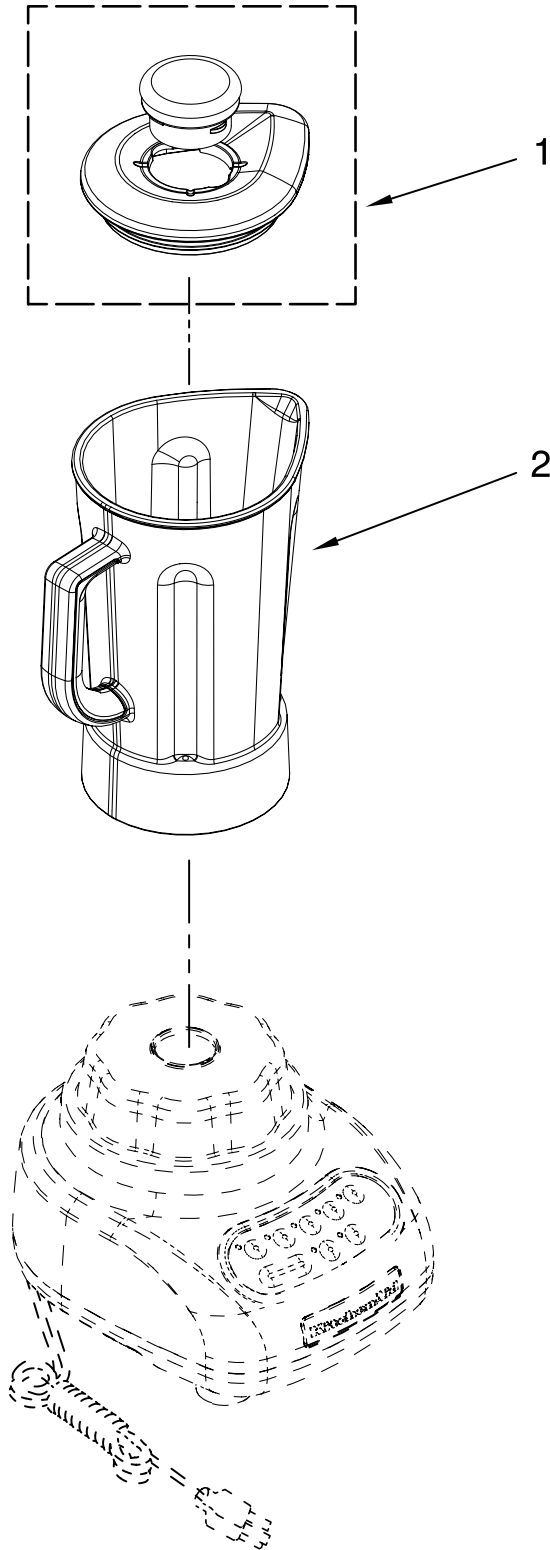

This Owner's Manual is provided and hosted by [Appliance Factory Parts](#).

KITCHENAID 5KSB45SWH0 Owner's Manual

[Shop genuine replacement parts for KITCHENAID
5KSB45SWH0](#)

[Find Your KITCHENAID Small Appliance Parts - Select From 538 Models](#)

----- Manual continues below -----

PARTS LIST

for

KitchenAid®

5-SPEED EUROPEAN CLASSIC BLENDER

48 OZ. PLASTIC JAR

MODELS:

5KSB45EWH0 (White – European)
5KSB45BWH0 (White – Britain)
5KSB45AWH0 (White – Australian)
5KSB45SWH0 (White – Swiss)

FOR CUSTOMER SATISFACTION ALWAYS USE
FACTORY SPECIFICATION PARTS

KITCHENAID

ST. JOSEPH MICHIGAN 49085

UNIT PARTS

For Variations Of Models: 5KSB45_0

Illus. No.	Part No.	DESCRIPTION
1		Literature Parts
	W10289708	Use & Care Guide
	W10309205	Repair Parts List
2		Housing, Upper
	9708896	White
3	W10068250	Screw
4	W10296288	Control Assembly (Incl. Overlay)
5	9709366	Seal, Motor
6	W10249833	Motor, 240V, 5sp
7	W10279256	Coupling, Drive
8		Base
	9708890	White
9	W10001200	Screw
10	9708927	Foot, Rubber
11		Power Cord
	9708918	White - U.K.
	9708919	White - Europe
	9708920	White - Aust.
	9708921	White - Swiss
12	9708916	Nameplate
13	W10269237	RFI Filter
14	W10254159	Sensor, Hall Eff

FOR ORDERING INFORMATION REFER TO PARTS PRICE LIST

ATTACHMENT PARTS

For Variations Of Models: 5KSB45_0

Illus. No.	Part No.	DESCRIPTION
1	9709362	Lid Assembly (Includes Cap) White
2	W10171264	Jar Assembly (Incl Blade Assy)