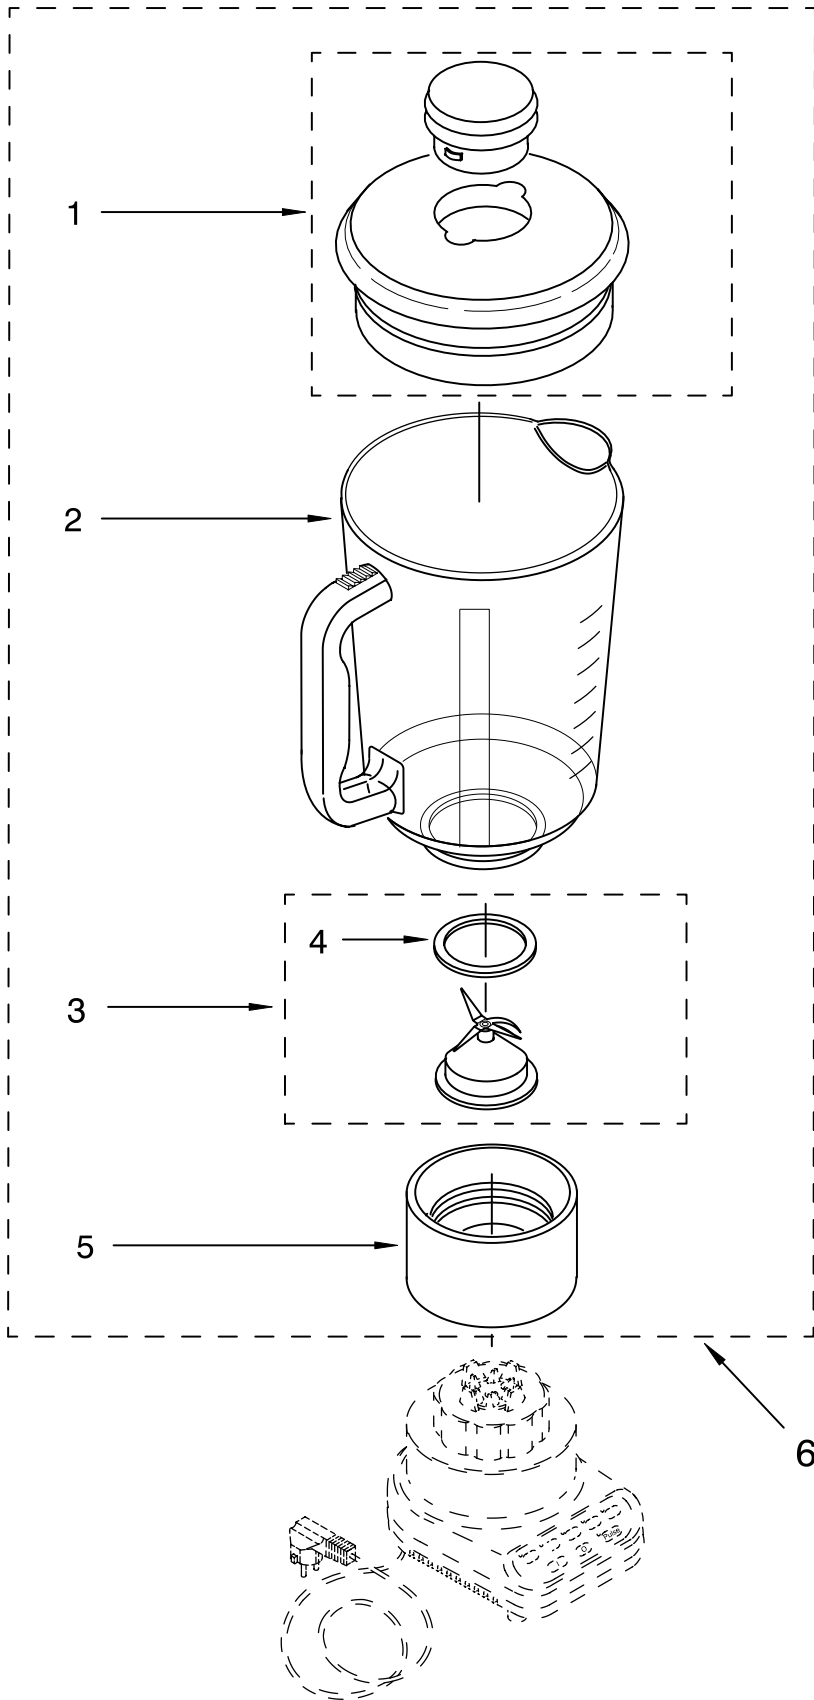

FOR CUSTOMER SATISFACTION ALWAYS USE
FACTORY SPECIFICATION PARTS

UNIT PARTS

For Variations Of Model: 5KSB52A__4

FOR ORDERING INFORMATION REFER TO PARTS PRICE LIST

UNIT PARTS

For Variations Of Model: 5KSB52A__4

Illus. No.	Part No.	DESCRIPTION
1		Literature
	9709310	Use & Care Guide
	8212004	Repair Parts List
2	9704296	Overlay, Switch
3		Housing, Upper
	9706989	White
	9706993	Onyx Black
	9706991	Cobalt Blue
	9706994	Majestic Yellow
	9706996	Imperial Grey
	9706995	Empire Red
	9706990	Almond Creme
	9706900	Chrome
	9707544	Tangerine
	9707354	Metallic Chrome
	9706901	Brushed Nickel
	9708768	Pink
4	9704299	EMI Filter
5	303921	Screw
6	9706613	Board, Control
7	3184398	Seal, Motor
8	9706760	Motor
9	3400062	Screw
10	9701904	O-Ring
12	9704230	Coupling, Drive
13		Base
	9706718	White
	9706722	Onyx Black
	9706720	Cobalt Blue
	9706723	Majestic Yellow
	9706722	Imperial Grey
	9706724	Empire Red
	9706719	Almond Creme
	9706722	Chrome
	9707547	Tangerine
	9708771	Pink
14	9704295	Band, Trim
16	3184608	Screw
17	115792	Foot, Rubber
18		Power Cord
	9707868	White

FOR ORDERING INFORMATION REFER TO PARTS PRICE LIST

ATTACHMENT PARTS

For Variations Of Model: 5KSB52A__4

Illus. No.	Part No.	DESCRIPTION			
1	9707909	Lid And Cap White			
	9707911	Onyx Black			
	9707913	Cobalt Blue			
	9707915	Majestic Yellow			
	9707912	Empire Red			
	9707910	Almond Creme			
	9707916	Tangerine			
	9709313	Pink			
	2	9704200	Jar Clear Glass		
		3	9707580	Dome & Blade Assy	
4			9704204	Seal, Insert	
			5	9704251	Collar White
				9704253	Onyx Black
				9704255	Cobalt Blue
				9704257	Majestic Yellow
				9704254	Empire Red
				9704252	Almond Creme
				9707551	Tangerine
	9708775			Pink	
	6	9707581		Upper Assembly, Complete White	
9707587		Onyx Black			
9707584		Cobalt Blue			
9707586		Majestic Yellow			
9707583		Empire Red			
9707582		Almond Creme			
9707947		Tangerine			
9709427		Pink			