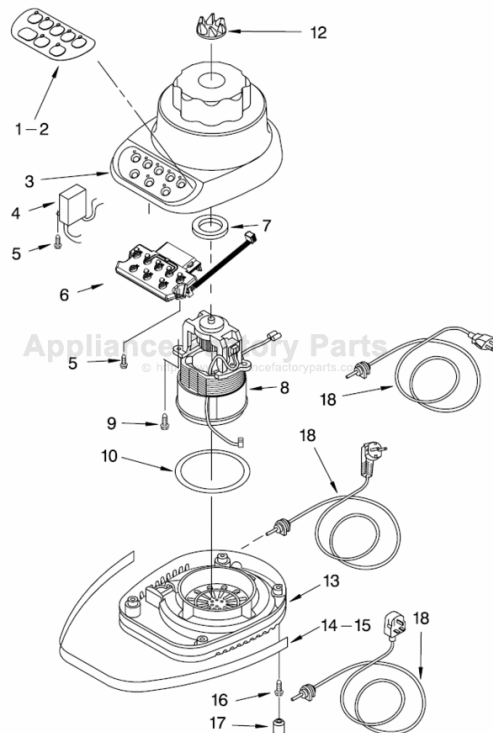

KITCHENAID 5KSB52ACR4 Owner's Manual

[Shop genuine replacement parts for KITCHENAID
5KSB52ACR4](#)

UNIT PARTS
For Variations Of Models: KSB3-4, KSB5-4, 5KSB5-4, KSB5SS-4, AND 5KSB52-4
Domestic and *International*