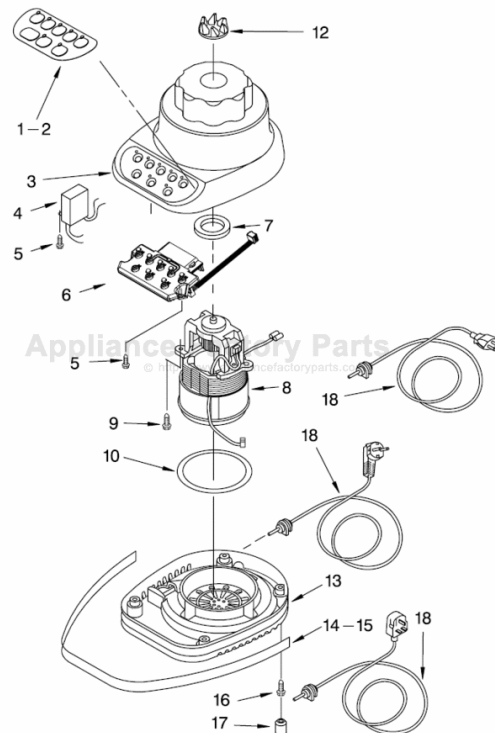

# KITCHENAID 5KSB52AGR4 Owner's Manual

[Shop genuine replacement parts for KITCHENAID  
5KSB52AGR4](#)

**UNIT PARTS**  
For Variations Of Models: KSB3-4, KSB5-4, 5KSB5-4, KSB5SS-4, AND 5KSB52-4  
Domestic and *International*

# UNIT PARTS

For Variations Of Model: 5KSB52A\_\_4

Illus. No.	Part No.	DESCRIPTION	
1		Literature	
	9709310	Use & Care Guide	
	8212004	Repair Parts List	
2	9704296	Overlay, Switch	
3		Housing, Upper	
	9706989	White	
	9706993	Onyx Black	
	9706991	Cobalt Blue	
	9706994	Majestic Yellow	
	9706996	Imperial Grey	
	9706995	Empire Red	
	9706990	Almond Creme	
	9706900	Chrome	
	9707544	Tangerine	
	9707354	Metallic Chrome	
	9706901	Brushed Nickel	
	9708768	Pink	
	4	9704299	EMI Filter
	5	303921	Screw
6	9706613	Board, Control	
7	3184398	Seal, Motor	
8	9706760	Motor	
9	3400062	Screw	
10	9701904	O-Ring	
12	9704230	Coupling, Drive	
13		Base	
	9706718	White	
	9706722	Onyx Black	
	9706720	Cobalt Blue	
	9706723	Majestic Yellow	
	9706722	Imperial Grey	
	9706724	Empire Red	
	9706719	Almond Creme	
	9706722	Chrome	
	9707547	Tangerine	
	9708771	Pink	
14	9704295	Band, Trim	
16	3184608	Screw	
17	115792	Foot, Rubber	
18		Power Cord	
	9707868	White	

# ATTACHMENT PARTS

For Variations Of Model: 5KSB52A\_\_4

Illus. No.	Part No.	DESCRIPTION			
1	9707909	Lid And Cap White			
	9707911	Onyx Black			
	9707913	Cobalt Blue			
	9707915	Majestic Yellow			
	9707912	Empire Red			
	9707910	Almond Creme			
	9707916	Tangerine			
	9709313	Pink			
	2	9704200	Jar Clear Glass		
		3	9707580	Dome & Blade Assy	
4			9704204	Seal, Insert	
			5	9704251	Collar White
				9704253	Onyx Black
				9704255	Cobalt Blue
				9704257	Majestic Yellow
				9704254	Empire Red
				9704252	Almond Creme
				9707551	Tangerine
	9708775			Pink	
	6	9707581		Upper Assembly, Complete White	
9707587		Onyx Black			
9707584		Cobalt Blue			
9707586		Majestic Yellow			
9707583		Empire Red			
9707582		Almond Creme			
9707947		Tangerine			
9709427		Pink			