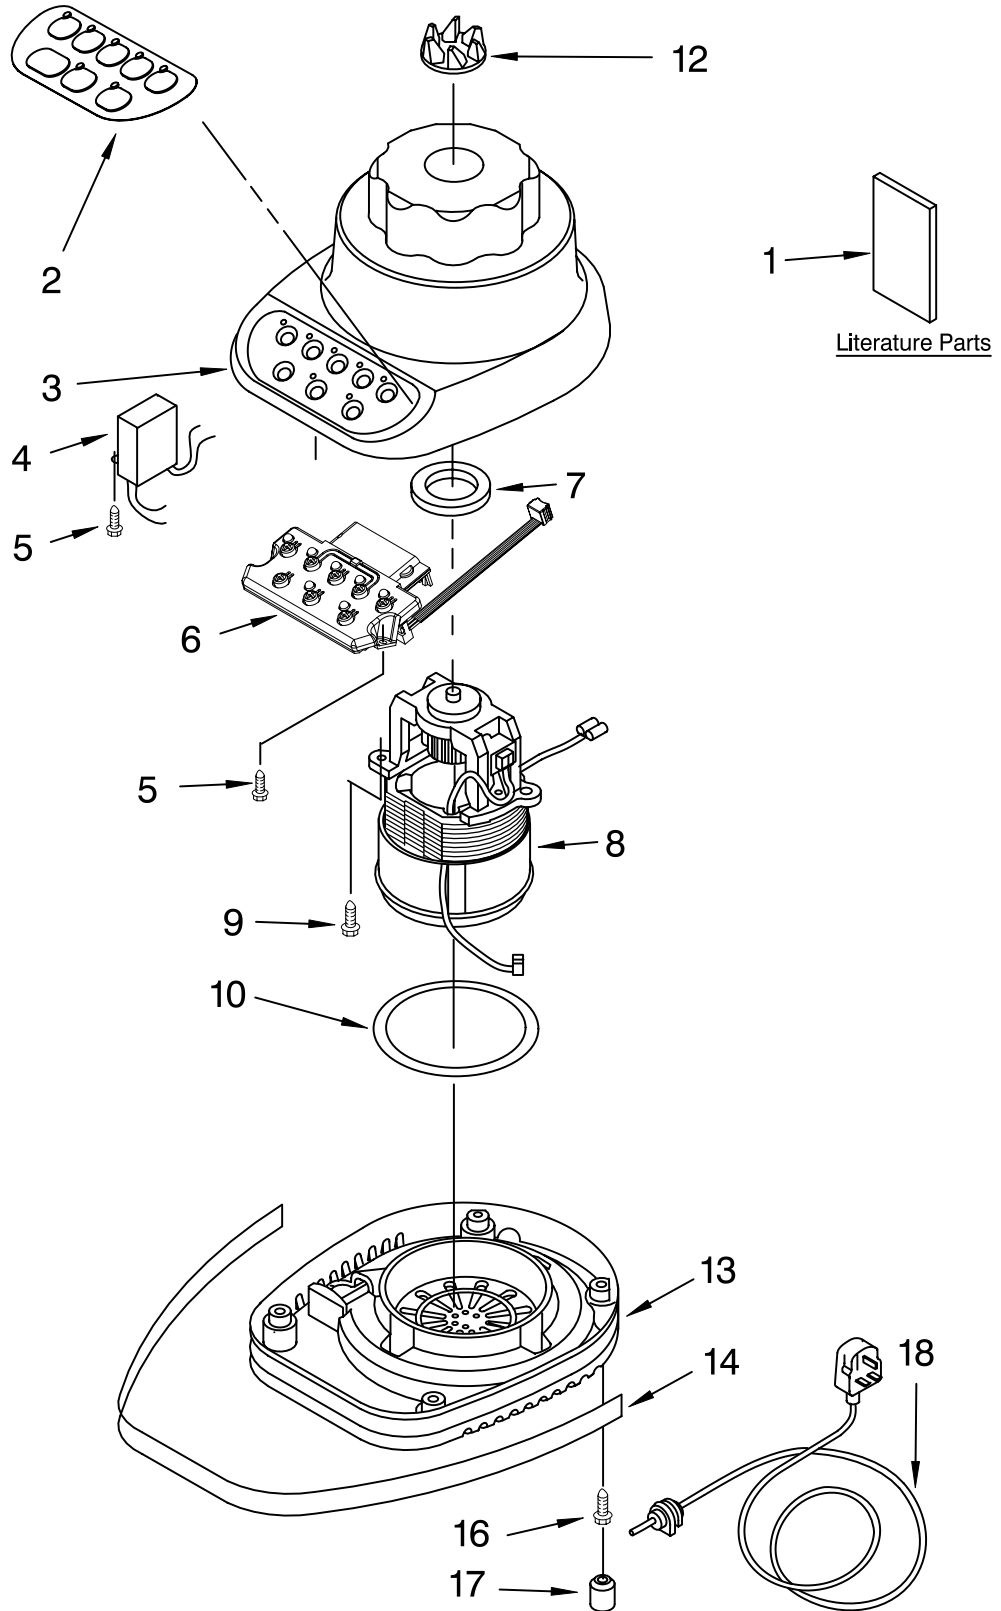

# UNIT PARTS

For Variations Of Model: 5KSB52A\_\_4

FOR ORDERING INFORMATION REFER TO PARTS PRICE LIST

# UNIT PARTS

For Variations Of Model: 5KSB52A\_\_4

Illus. No.	Part No.	DESCRIPTION	
1		Literature	
	9709310	Use & Care Guide	
	8212004	Repair Parts List	
2	9704296	Overlay, Switch	
3		Housing, Upper	
	9706989	White	
	9706993	Onyx Black	
	9706991	Cobalt Blue	
	9706994	Majestic Yellow	
	9706996	Imperial Grey	
	9706995	Empire Red	
	9706990	Almond Creme	
	9706900	Chrome	
	9707544	Tangerine	
	9707354	Metallic Chrome	
	9706901	Brushed Nickel	
	9708768	Pink	
	4	9704299	EMI Filter
	5	303921	Screw
6	9706613	Board, Control	
7	3184398	Seal, Motor	
8	9706760	Motor	
9	3400062	Screw	
10	9701904	O-Ring	
12	9704230	Coupling, Drive	
13		Base	
	9706718	White	
	9706722	Onyx Black	
	9706720	Cobalt Blue	
	9706723	Majestic Yellow	
	9706722	Imperial Grey	
	9706724	Empire Red	
	9706719	Almond Creme	
	9706722	Chrome	
	9707547	Tangerine	
	9708771	Pink	
14	9704295	Band, Trim	
16	3184608	Screw	
17	115792	Foot, Rubber	
18		Power Cord	
	9707868	White	

# ATTACHMENT PARTS

For Variations Of Model: 5KSB52A\_\_4

Illus. No.	Part No.	DESCRIPTION			
1	9707909	Lid And Cap White			
	9707911	Onyx Black			
	9707913	Cobalt Blue			
	9707915	Majestic Yellow			
	9707912	Empire Red			
	9707910	Almond Creme			
	9707916	Tangerine			
	9709313	Pink			
	2	9704200	Jar Clear Glass		
		3	9707580	Dome & Blade Assy	
4			9704204	Seal, Insert	
			5	9704251	Collar White
				9704253	Onyx Black
				9704255	Cobalt Blue
				9704257	Majestic Yellow
				9704254	Empire Red
				9704252	Almond Creme
				9707551	Tangerine
	9708775			Pink	
	6	9707581		Upper Assembly, Complete White	
9707587		Onyx Black			
9707584		Cobalt Blue			
9707586		Majestic Yellow			
9707583		Empire Red			
9707582		Almond Creme			
9707947		Tangerine			
9709427		Pink			