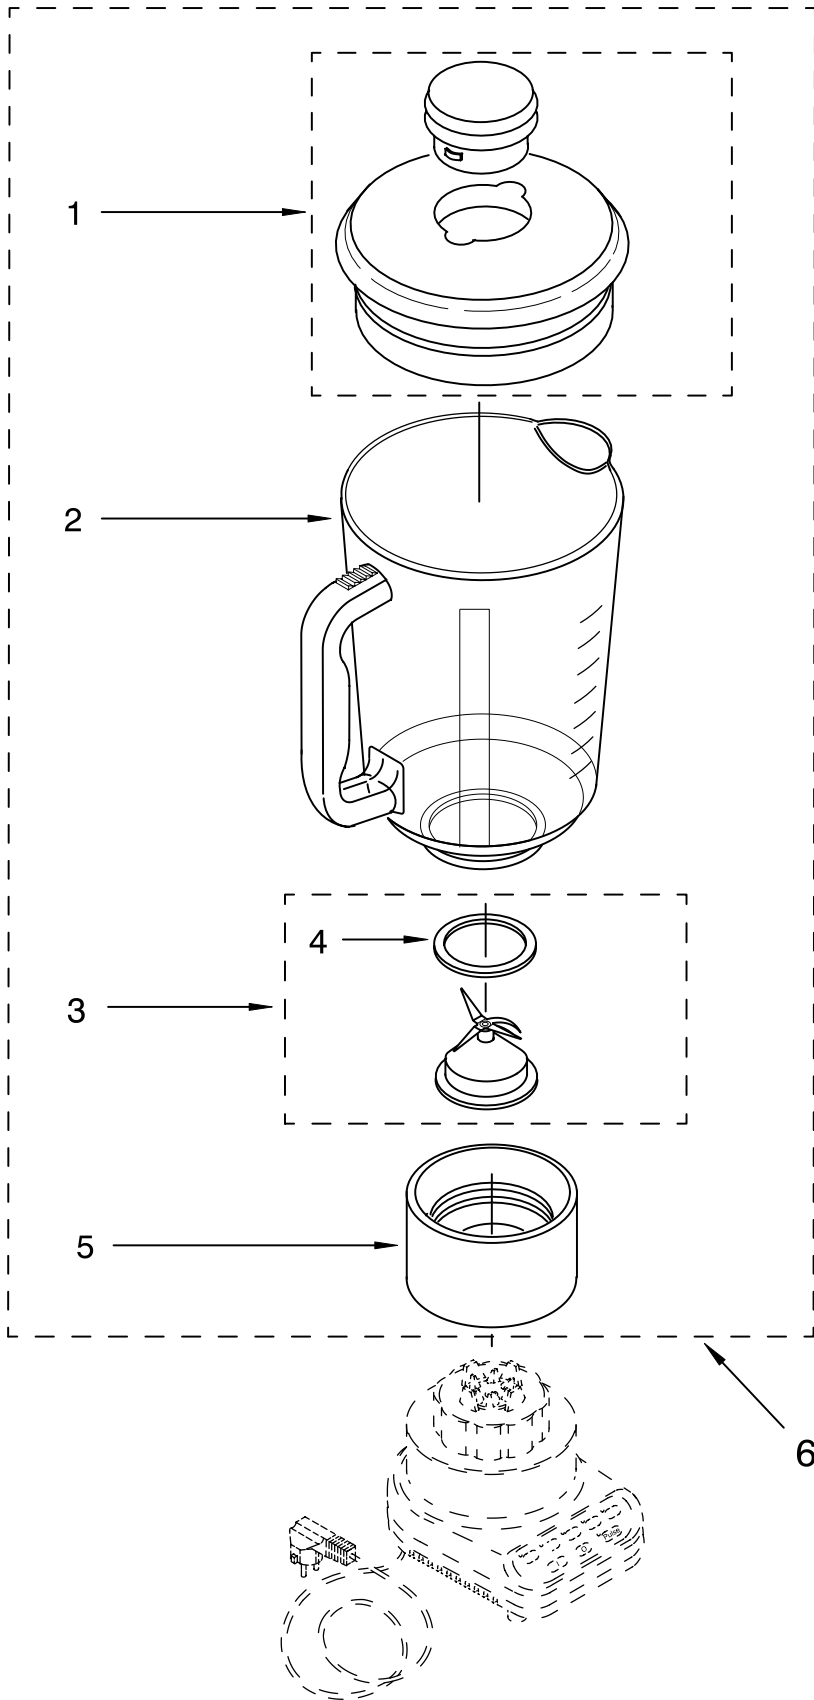

# UNIT PARTS

For Variations Of Model: 5KSB52A\_\_4

FOR ORDERING INFORMATION REFER TO PARTS PRICE LIST

# UNIT PARTS

For Variations Of Model: 5KSB52A\_\_4

Illus. No.	Part No.	DESCRIPTION	
1		Literature	
	9709310	Use & Care Guide	
	8212004	Repair Parts List	
2	9704296	Overlay, Switch	
3		Housing, Upper	
	9706989	White	
	9706993	Onyx Black	
	9706991	Cobalt Blue	
	9706994	Majestic Yellow	
	9706996	Imperial Grey	
	9706995	Empire Red	
	9706990	Almond Creme	
	9706900	Chrome	
	9707544	Tangerine	
	9707354	Metallic Chrome	
	9706901	Brushed Nickel	
	9708768	Pink	
	4	9704299	EMI Filter
	5	303921	Screw
6	9706613	Board, Control	
7	3184398	Seal, Motor	
8	9706760	Motor	
9	3400062	Screw	
10	9701904	O-Ring	
12	9704230	Coupling, Drive	
13		Base	
	9706718	White	
	9706722	Onyx Black	
	9706720	Cobalt Blue	
	9706723	Majestic Yellow	
	9706722	Imperial Grey	
	9706724	Empire Red	
	9706719	Almond Creme	
	9706722	Chrome	
	9707547	Tangerine	
	9708771	Pink	
14	9704295	Band, Trim	
16	3184608	Screw	
17	115792	Foot, Rubber	
18		Power Cord	
	9707868	White	

# ATTACHMENT PARTS

For Variations Of Model: 5KSB52A\_\_4

Illus. No.	Part No.	DESCRIPTION			
1	9707909	Lid And Cap White			
	9707911	Onyx Black			
	9707913	Cobalt Blue			
	9707915	Majestic Yellow			
	9707912	Empire Red			
	9707910	Almond Creme			
	9707916	Tangerine			
	9709313	Pink			
	2	9704200	Jar Clear Glass		
		3	9707580	Dome & Blade Assy	
4			9704204	Seal, Insert	
			5	9704251	Collar White
				9704253	Onyx Black
				9704255	Cobalt Blue
				9704257	Majestic Yellow
				9704254	Empire Red
				9704252	Almond Creme
				9707551	Tangerine
	9708775			Pink	
	6	9707581		Upper Assembly, Complete White	
9707587		Onyx Black			
9707584		Cobalt Blue			
9707586		Majestic Yellow			
9707583		Empire Red			
9707582		Almond Creme			
9707947		Tangerine			
9709427		Pink			