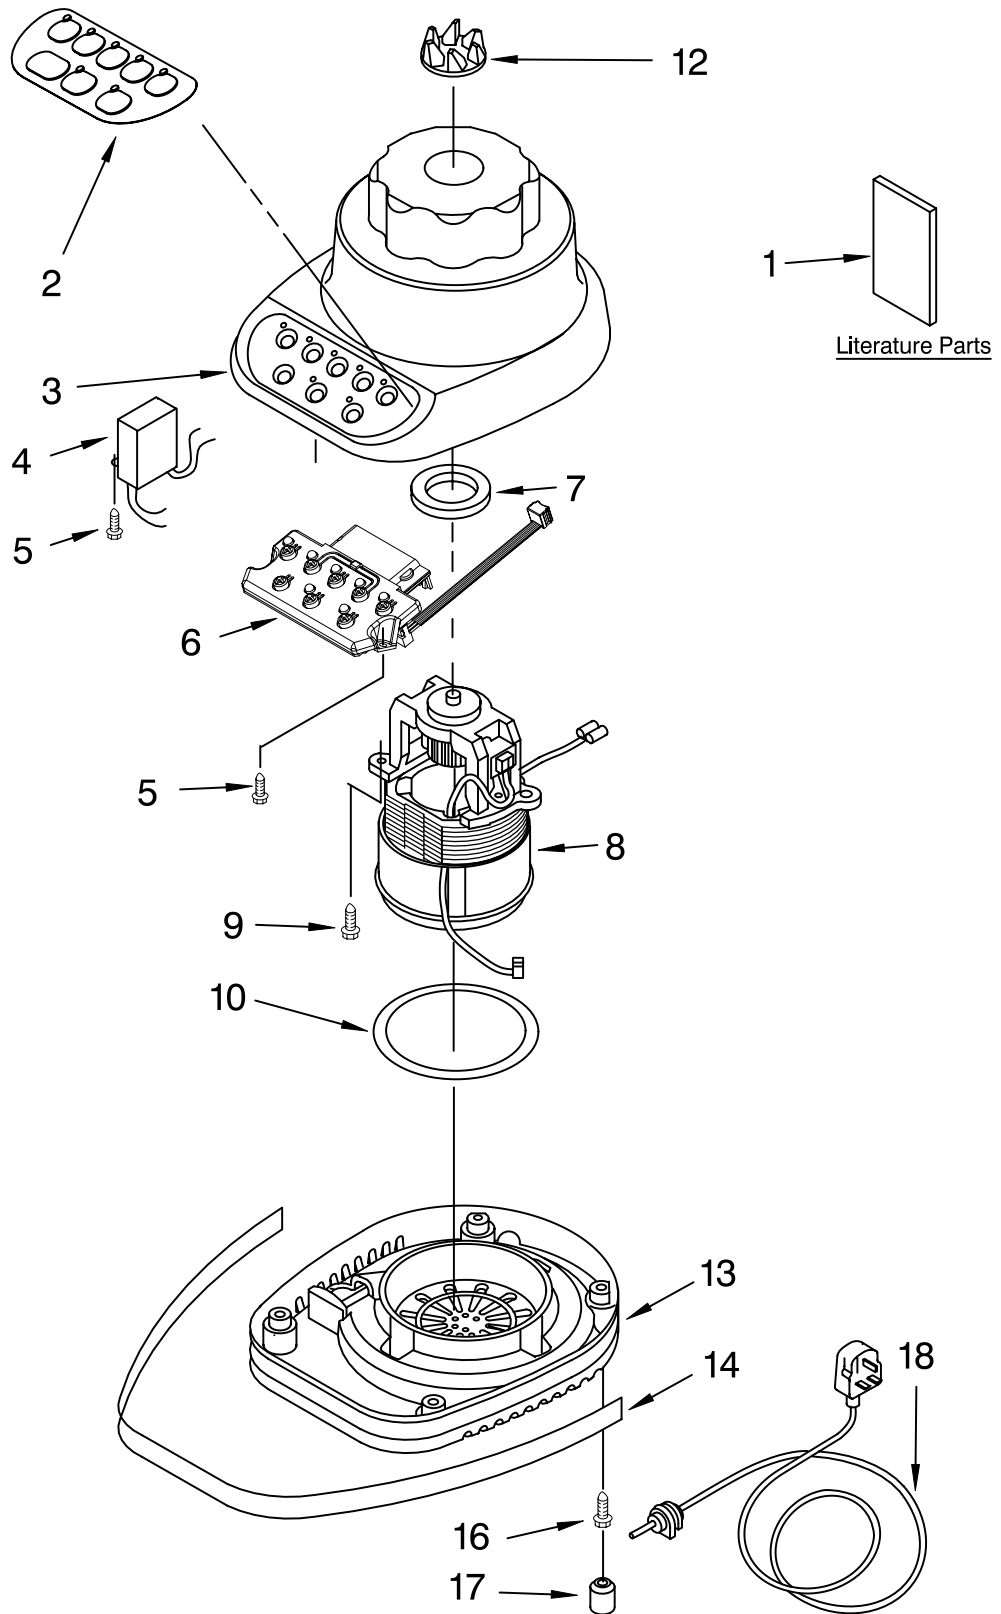

# UNIT PARTS

For Variations Of Model: 5KSB52A\_\_4

FOR ORDERING INFORMATION REFER TO PARTS PRICE LIST

# UNIT PARTS

For Variations Of Model: 5KSB52A\_\_4

Illus. No.	Part No.	DESCRIPTION	
1		Literature	
	9709310	Use & Care Guide	
	8212004	Repair Parts List	
2	9704296	Overlay, Switch	
3		Housing, Upper	
	9706989	White	
	9706993	Onyx Black	
	9706991	Cobalt Blue	
	9706994	Majestic Yellow	
	9706996	Imperial Grey	
	9706995	Empire Red	
	9706990	Almond Creme	
	9706900	Chrome	
	9707544	Tangerine	
	9707354	Metallic Chrome	
	9706901	Brushed Nickel	
	9708768	Pink	
	4	9704299	EMI Filter
	5	303921	Screw
6	9706613	Board, Control	
7	3184398	Seal, Motor	
8	9706760	Motor	
9	3400062	Screw	
10	9701904	O-Ring	
12	9704230	Coupling, Drive	
13		Base	
	9706718	White	
	9706722	Onyx Black	
	9706720	Cobalt Blue	
	9706723	Majestic Yellow	
	9706722	Imperial Grey	
	9706724	Empire Red	
	9706719	Almond Creme	
	9706722	Chrome	
	9707547	Tangerine	
9708771	Pink		
14	9704295	Band, Trim	
16	3184608	Screw	
17	115792	Foot, Rubber	
18		Power Cord	
	9707868	White	

# ATTACHMENT PARTS

For Variations Of Model: 5KSB52A\_\_4

Illus. No.	Part No.	DESCRIPTION			
1	9707909	Lid And Cap White			
	9707911	Onyx Black			
	9707913	Cobalt Blue			
	9707915	Majestic Yellow			
	9707912	Empire Red			
	9707910	Almond Creme			
	9707916	Tangerine			
	9709313	Pink			
	2	9704200	Jar Clear Glass		
		3	9707580	Dome & Blade Assy	
4			9704204	Seal, Insert	
			5	9704251	Collar White
				9704253	Onyx Black
				9704255	Cobalt Blue
				9704257	Majestic Yellow
				9704254	Empire Red
				9704252	Almond Creme
				9707551	Tangerine
	9708775			Pink	
	6	9707581		Upper Assembly, Complete White	
9707587		Onyx Black			
9707584		Cobalt Blue			
9707586		Majestic Yellow			
9707583		Empire Red			
9707582		Almond Creme			
9707947		Tangerine			
9709427		Pink			