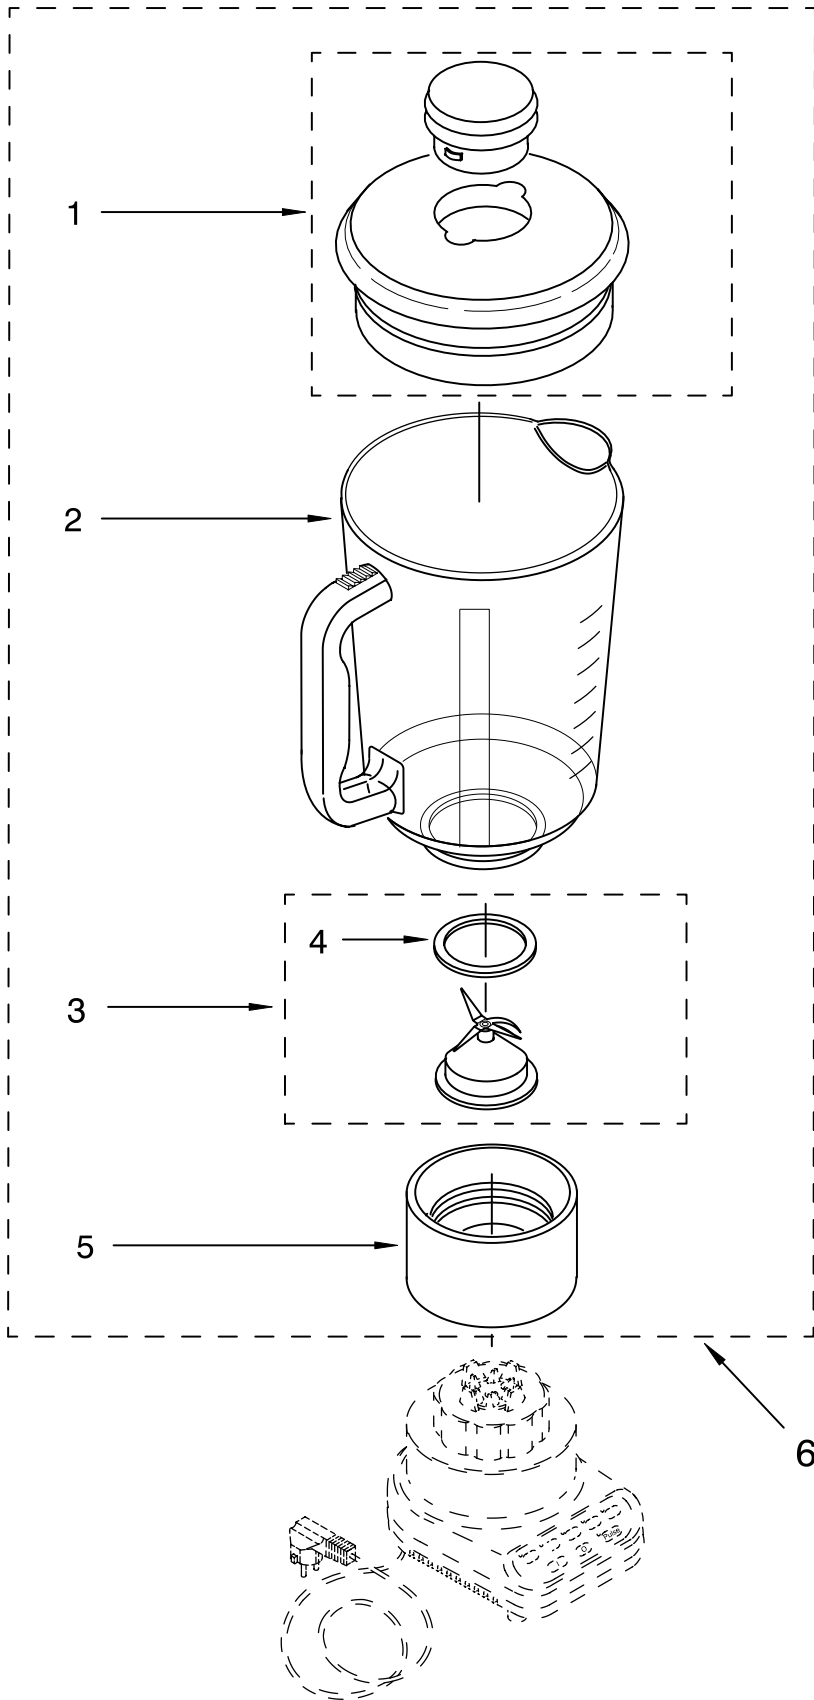

# UNIT PARTS

For Variations Of Model: 5KSB52A\_\_4

FOR ORDERING INFORMATION REFER TO PARTS PRICE LIST

# UNIT PARTS

For Variations Of Model: 5KSB52A\_\_4

Illus. No.	Part No.	DESCRIPTION	
1		Literature	
	9709310	Use & Care Guide	
	8212004	Repair Parts List	
2	9704296	Overlay, Switch	
3		Housing, Upper	
	9706989	White	
	9706993	Onyx Black	
	9706991	Cobalt Blue	
	9706994	Majestic Yellow	
	9706996	Imperial Grey	
	9706995	Empire Red	
	9706990	Almond Creme	
	9706900	Chrome	
	9707544	Tangerine	
	9707354	Metallic Chrome	
	9706901	Brushed Nickel	
	9708768	Pink	
	4	9704299	EMI Filter
	5	303921	Screw
6	9706613	Board, Control	
7	3184398	Seal, Motor	
8	9706760	Motor	
9	3400062	Screw	
10	9701904	O-Ring	
12	9704230	Coupling, Drive	
13		Base	
	9706718	White	
	9706722	Onyx Black	
	9706720	Cobalt Blue	
	9706723	Majestic Yellow	
	9706722	Imperial Grey	
	9706724	Empire Red	
	9706719	Almond Creme	
	9706722	Chrome	
	9707547	Tangerine	
9708771	Pink		
14	9704295	Band, Trim	
16	3184608	Screw	
17	115792	Foot, Rubber	
18		Power Cord	
	9707868	White	

# ATTACHMENT PARTS

For Variations Of Model: 5KSB52A\_\_4

Illus. No.	Part No.	DESCRIPTION			
1	9707909	Lid And Cap White			
	9707911	Onyx Black			
	9707913	Cobalt Blue			
	9707915	Majestic Yellow			
	9707912	Empire Red			
	9707910	Almond Creme			
	9707916	Tangerine			
	9709313	Pink			
	2	9704200	Jar Clear Glass		
		3	9707580	Dome & Blade Assy	
4			9704204	Seal, Insert	
			5	9704251	Collar White
				9704253	Onyx Black
				9704255	Cobalt Blue
				9704257	Majestic Yellow
				9704254	Empire Red
				9704252	Almond Creme
				9707551	Tangerine
	9708775			Pink	
	6	9707581		Upper Assembly, Complete White	
9707587		Onyx Black			
9707584		Cobalt Blue			
9707586		Majestic Yellow			
9707583		Empire Red			
9707582		Almond Creme			
9707947		Tangerine			
9709427		Pink			