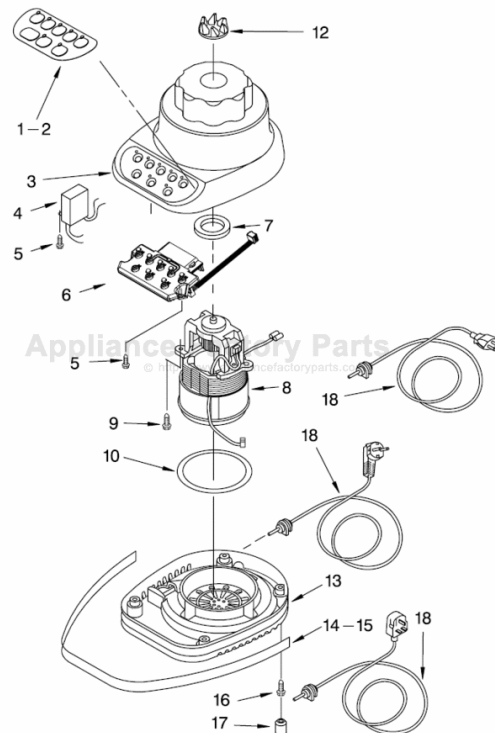

KITCHENAID 5KSB52AMC4 Owner's Manual

[Shop genuine replacement parts for KITCHENAID
5KSB52AMC4](#)

UNIT PARTS
For Variations Of Models: KSB3-4, KSB5-4, 5KSB5-4, KSB5SS-4, AND 5KSB52-4
Domestic and *International*