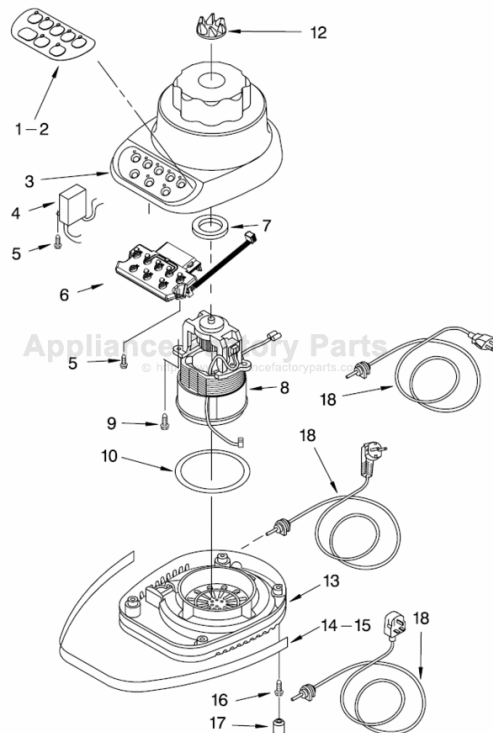

[Find Your KITCHENAID Small Appliance Parts - Select From 538 Models](#)

----- Manual continues below -----

PARTS LIST

for

KitchenAid®

5-SPEED BLENDER

MODELS:

5KSB52AWH4 (White)
5KSB52AOB4 (Black)
5KSB52ABU4 (Cobalt Blue)
5KSB52AMY4 (Majestic Yellow)
5KSB52AGR4 (Imperial Grey)
5KSB52AER4 (Empire Red)
5KSB52AAC4 (Almond Creme)
5KSB52ACR4 (Chrome)
5KSB52ATG4 (Tangerine)
5KSB52AMC4 (Metallic Chrome)
5KSB52ANK4 (Brushed Nickel)
5KSB52APK4 (Pink)

FOR ORDERING INFORMATION REFER TO PARTS PRICE LIST

ATTACHMENT PARTS

For Variations Of Model: 5KSB52A__4

Illus. No.	Part No.	DESCRIPTION			
1	9707909	Lid And Cap White			
	9707911	Onyx Black			
	9707913	Cobalt Blue			
	9707915	Majestic Yellow			
	9707912	Empire Red			
	9707910	Almond Creme			
	9707916	Tangerine			
	9709313	Pink			
	2	9704200	Jar Clear Glass		
		3	9707580	Dome & Blade Assy	
4			9704204	Seal, Insert	
			5	9704251	Collar White
				9704253	Onyx Black
				9704255	Cobalt Blue
				9704257	Majestic Yellow
				9704254	Empire Red
				9704252	Almond Creme
				9707551	Tangerine
	9708775			Pink	
	6	9707581		Upper Assembly, Complete White	
9707587		Onyx Black			
9707584		Cobalt Blue			
9707586		Majestic Yellow			
9707583		Empire Red			
9707582		Almond Creme			
9707947		Tangerine			
9709427		Pink			