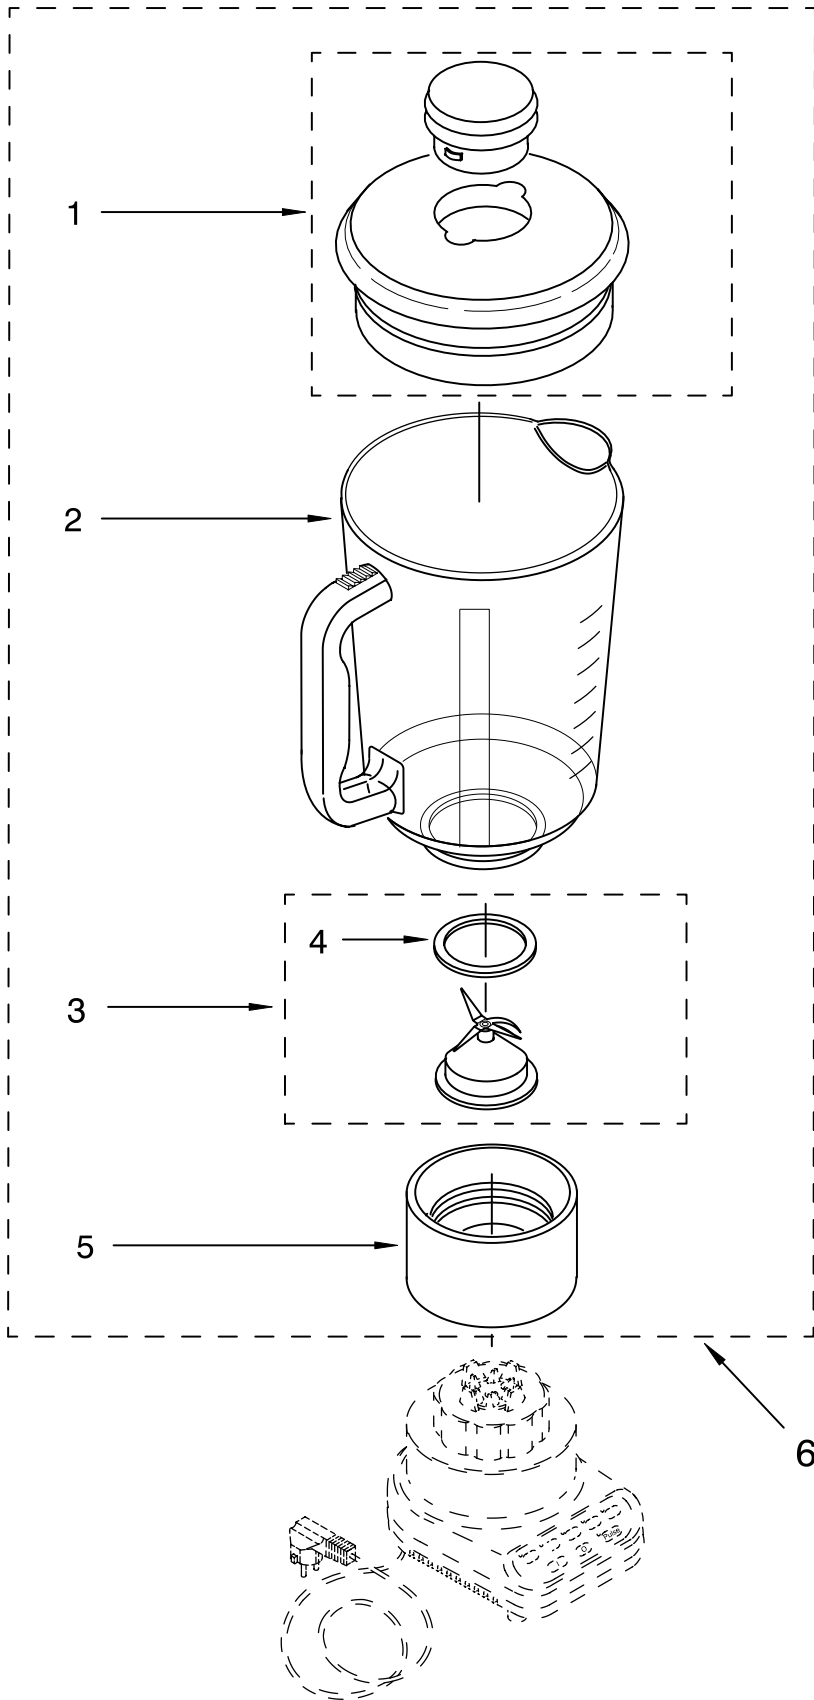

FOR CUSTOMER SATISFACTION ALWAYS USE
FACTORY SPECIFICATION PARTS

UNIT PARTS

For Variations Of Model: 5KSB52A__4

FOR ORDERING INFORMATION REFER TO PARTS PRICE LIST

UNIT PARTS

For Variations Of Model: 5KSB52A__4

Illus. No.	Part No.	DESCRIPTION	
1		Literature	
	9709310	Use & Care Guide	
	8212004	Repair Parts List	
2	9704296	Overlay, Switch	
3		Housing, Upper	
	9706989	White	
	9706993	Onyx Black	
	9706991	Cobalt Blue	
	9706994	Majestic Yellow	
	9706996	Imperial Grey	
	9706995	Empire Red	
	9706990	Almond Creme	
	9706900	Chrome	
	9707544	Tangerine	
	9707354	Metallic Chrome	
	9706901	Brushed Nickel	
	9708768	Pink	
	4	9704299	EMI Filter
	5	303921	Screw
6	9706613	Board, Control	
7	3184398	Seal, Motor	
8	9706760	Motor	
9	3400062	Screw	
10	9701904	O-Ring	
12	9704230	Coupling, Drive	
13		Base	
	9706718	White	
	9706722	Onyx Black	
	9706720	Cobalt Blue	
	9706723	Majestic Yellow	
	9706722	Imperial Grey	
	9706724	Empire Red	
	9706719	Almond Creme	
	9706722	Chrome	
	9707547	Tangerine	
9708771	Pink		
14	9704295	Band, Trim	
16	3184608	Screw	
17	115792	Foot, Rubber	
18		Power Cord	
	9707868	White	

FOR ORDERING INFORMATION REFER TO PARTS PRICE LIST

ATTACHMENT PARTS

For Variations Of Model: 5KSB52A__4

Illus. No.	Part No.	DESCRIPTION			
1	9707909	Lid And Cap White			
	9707911	Onyx Black			
	9707913	Cobalt Blue			
	9707915	Majestic Yellow			
	9707912	Empire Red			
	9707910	Almond Creme			
	9707916	Tangerine			
	9709313	Pink			
	2	9704200	Jar Clear Glass		
		3	9707580	Dome & Blade Assy	
4			9704204	Seal, Insert	
			5	9704251	Collar White
				9704253	Onyx Black
				9704255	Cobalt Blue
				9704257	Majestic Yellow
				9704254	Empire Red
				9704252	Almond Creme
				9707551	Tangerine
	9708775			Pink	
	6	9707581		Upper Assembly, Complete White	
9707587		Onyx Black			
9707584		Cobalt Blue			
9707586		Majestic Yellow			
9707583		Empire Red			
9707582		Almond Creme			
9707947		Tangerine			
9709427		Pink			