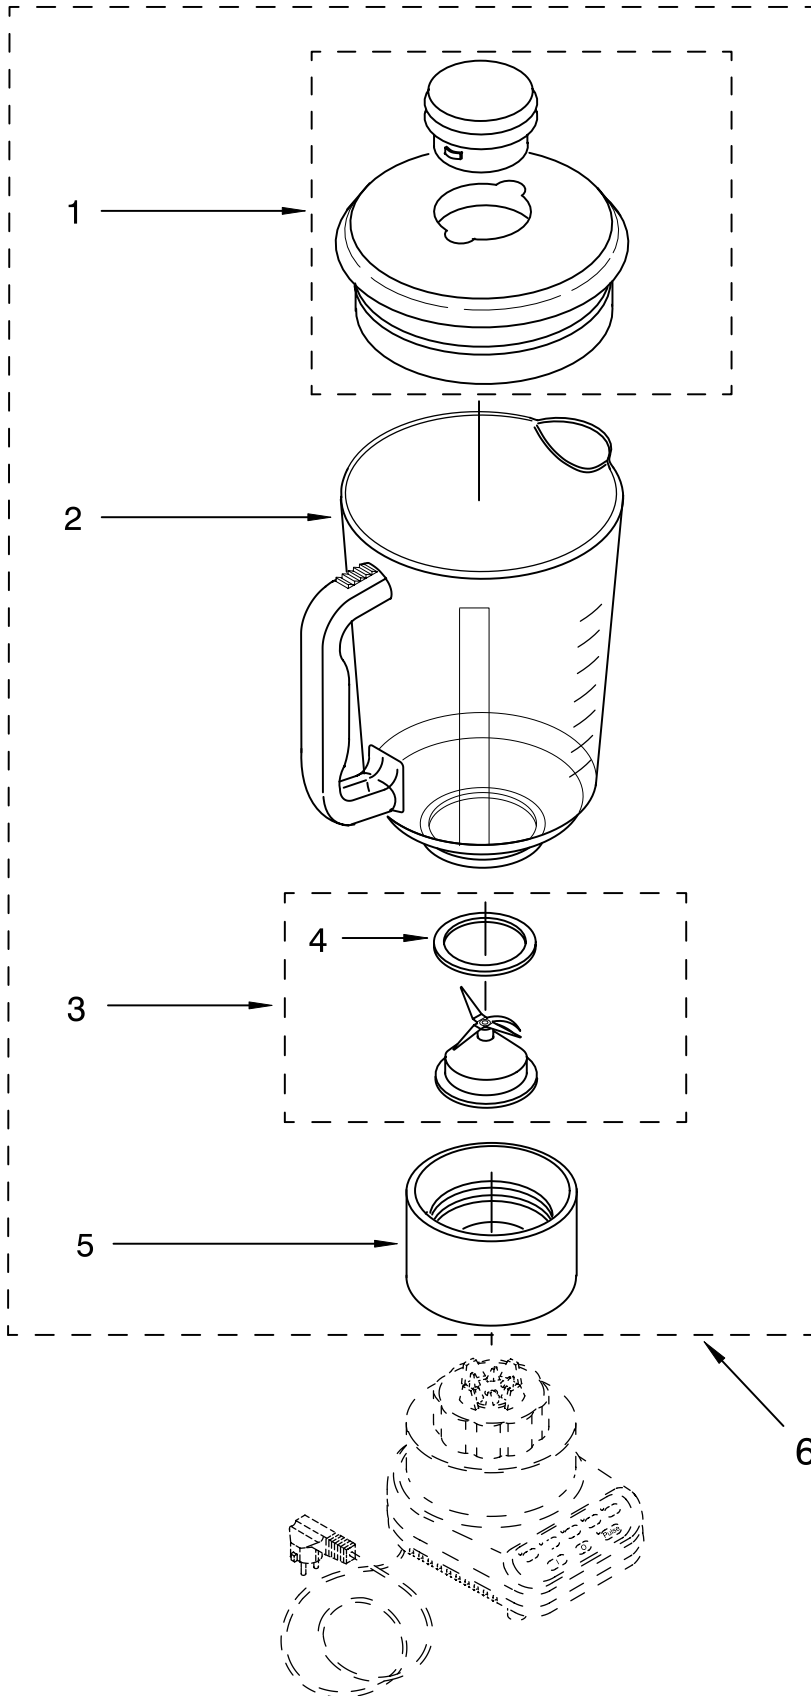

PARTS LIST

for

KitchenAid®

5-SPEED BLENDER

MODELS:

5KSB52AWH4 (White)
5KSB52AOB4 (Black)
5KSB52ABU4 (Cobalt Blue)
5KSB52AMY4 (Majestic Yellow)
5KSB52AGR4 (Imperial Grey)
5KSB52AER4 (Empire Red)
5KSB52AAC4 (Almond Creme)
5KSB52ACR4 (Chrome)
5KSB52ATG4 (Tangerine)
5KSB52AMC4 (Metallic Chrome)
5KSB52ANK4 (Brushed Nickel)
5KSB52APK4 (Pink)

FOR CUSTOMER SATISFACTION ALWAYS USE
FACTORY SPECIFICATION PARTS

UNIT PARTS

For Variations Of Model: 5KSB52A__4

FOR ORDERING INFORMATION REFER TO PARTS PRICE LIST

UNIT PARTS

For Variations Of Model: 5KSB52A__4

FOR ORDERING INFORMATION REFER TO PARTS PRICE LIST

ATTACHMENT PARTS

For Variations Of Model: 5KSB52A__4

Illus. No.	Part No.	DESCRIPTION	
1	9707909	Lid And Cap White	
	9707911	Onyx Black	
	9707913	Cobalt Blue	
	9707915	Majestic Yellow	
	9707912	Empire Red	
	9707910	Almond Creme	
	9707916	Tangerine	
	9709313	Pink	
	2	9704200	Jar Clear Glass
		9707580	Dome & Blade Assy
9704204		Seal, Insert	
5		9704251	Collar White
		9704253	Onyx Black
		9704255	Cobalt Blue
		9704257	Majestic Yellow
		9704254	Empire Red
		9704252	Almond Creme
		9707551	Tangerine
	9708775	Pink	
	6	9707581	Upper Assembly, Complete White
		9707587	Onyx Black
9707584		Cobalt Blue	
9707586		Majestic Yellow	
9707583		Empire Red	
9707582		Almond Creme	
9707947		Tangerine	
9709427		Pink	