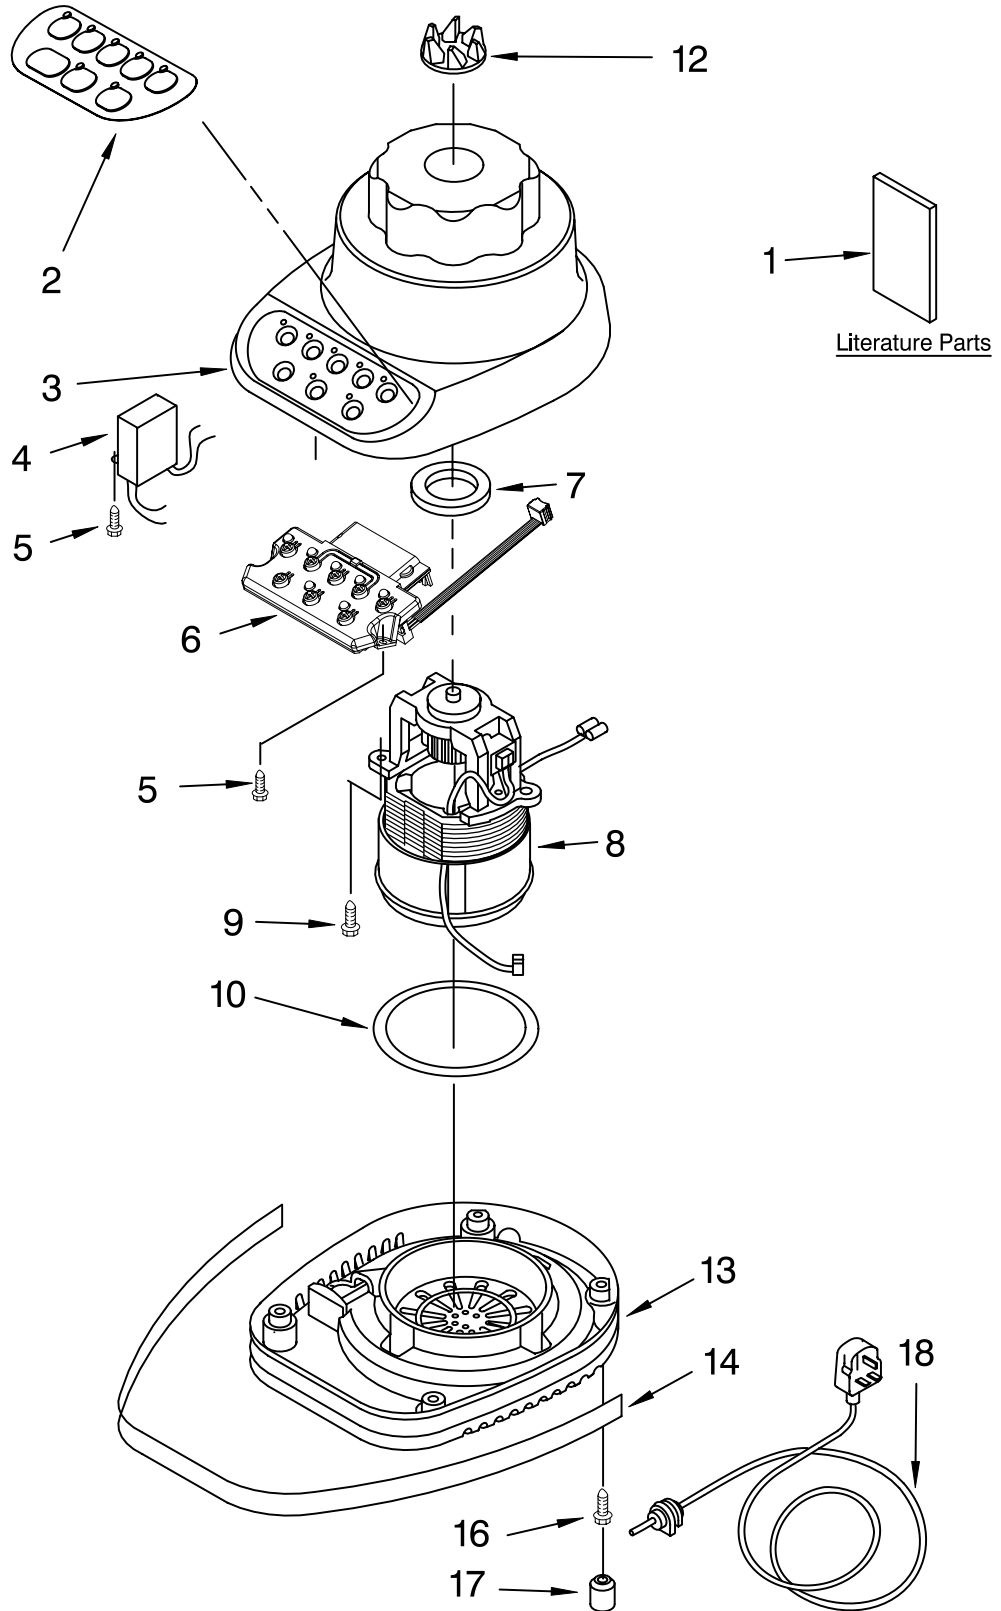

UNIT PARTS

For Variations Of Model: 5KSB52A__4

FOR ORDERING INFORMATION REFER TO PARTS PRICE LIST