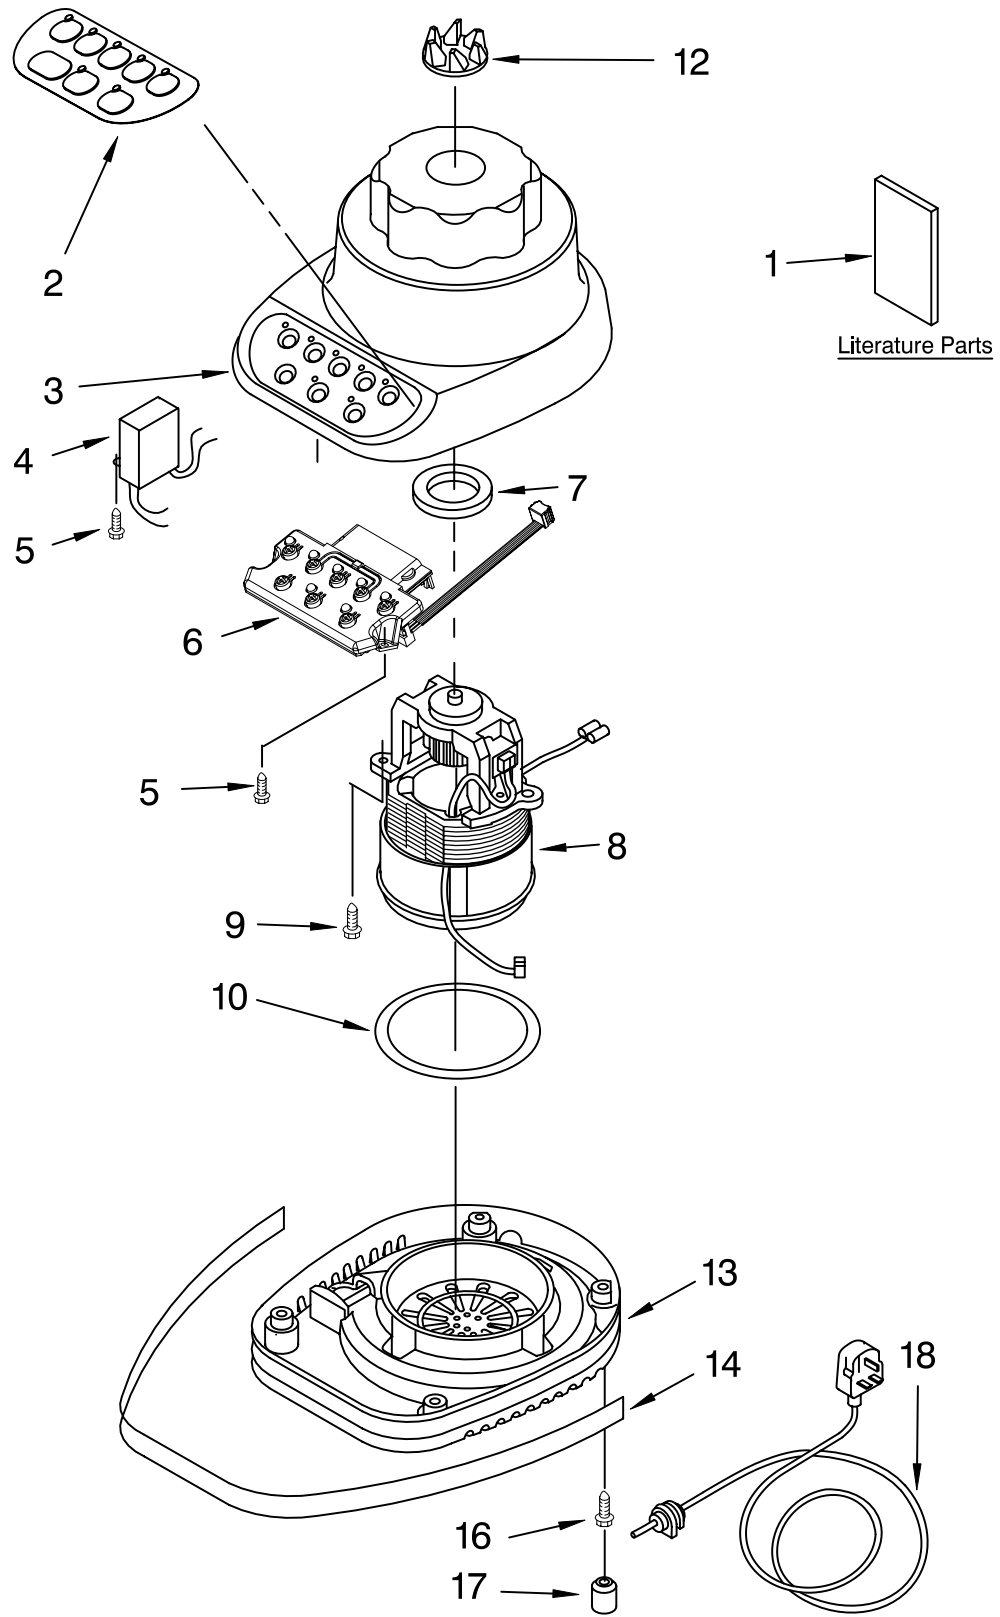

UNIT PARTS

For Variations Of Model: 5KSB52A__4

FOR ORDERING INFORMATION REFER TO PARTS PRICE LIST