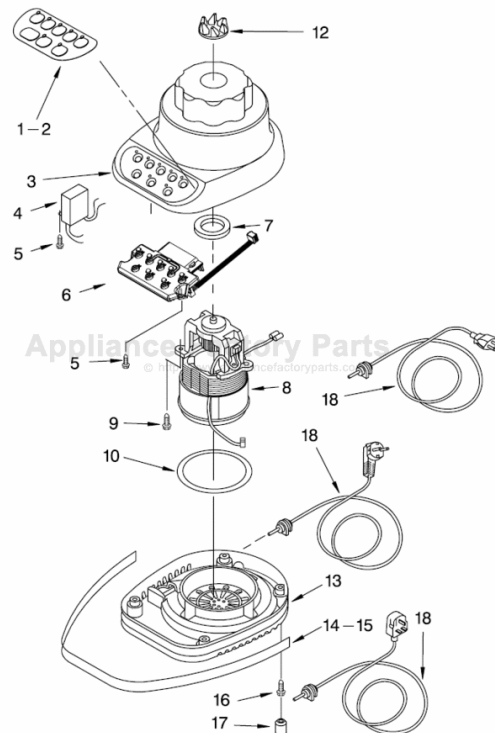

[Find Your KITCHENAID Small Appliance Parts - Select From 538 Models](#)

----- Manual continues below -----

PARTS LIST

for

KitchenAid®

5-SPEED BLENDER

MODELS:

5KSB52AWH4 (White)
5KSB52AOB4 (Black)
5KSB52ABU4 (Cobalt Blue)
5KSB52AMY4 (Majestic Yellow)
5KSB52AGR4 (Imperial Grey)
5KSB52AER4 (Empire Red)
5KSB52AAC4 (Almond Creme)
5KSB52ACR4 (Chrome)
5KSB52ATG4 (Tangerine)
5KSB52AMC4 (Metallic Chrome)
5KSB52ANK4 (Brushed Nickel)
5KSB52APK4 (Pink)

FOR ORDERING INFORMATION REFER TO PARTS PRICE LIST

ATTACHMENT PARTS

For Variations Of Model: 5KSB52A__4

Illus. No.	Part No.	DESCRIPTION			
1	9707909	Lid And Cap White			
	9707911	Onyx Black			
	9707913	Cobalt Blue			
	9707915	Majestic Yellow			
	9707912	Empire Red			
	9707910	Almond Creme			
	9707916	Tangerine			
	9709313	Pink			
	2	9704200	Jar Clear Glass		
		3	9707580	Dome & Blade Assy	
4			9704204	Seal, Insert	
			5	9704251	Collar White
				9704253	Onyx Black
				9704255	Cobalt Blue
				9704257	Majestic Yellow
				9704254	Empire Red
				9704252	Almond Creme
				9707551	Tangerine
	9708775			Pink	
	6	9707581		Upper Assembly, Complete White	
9707587		Onyx Black			
9707584		Cobalt Blue			
9707586		Majestic Yellow			
9707583		Empire Red			
9707582		Almond Creme			
9707947		Tangerine			
9709427		Pink			