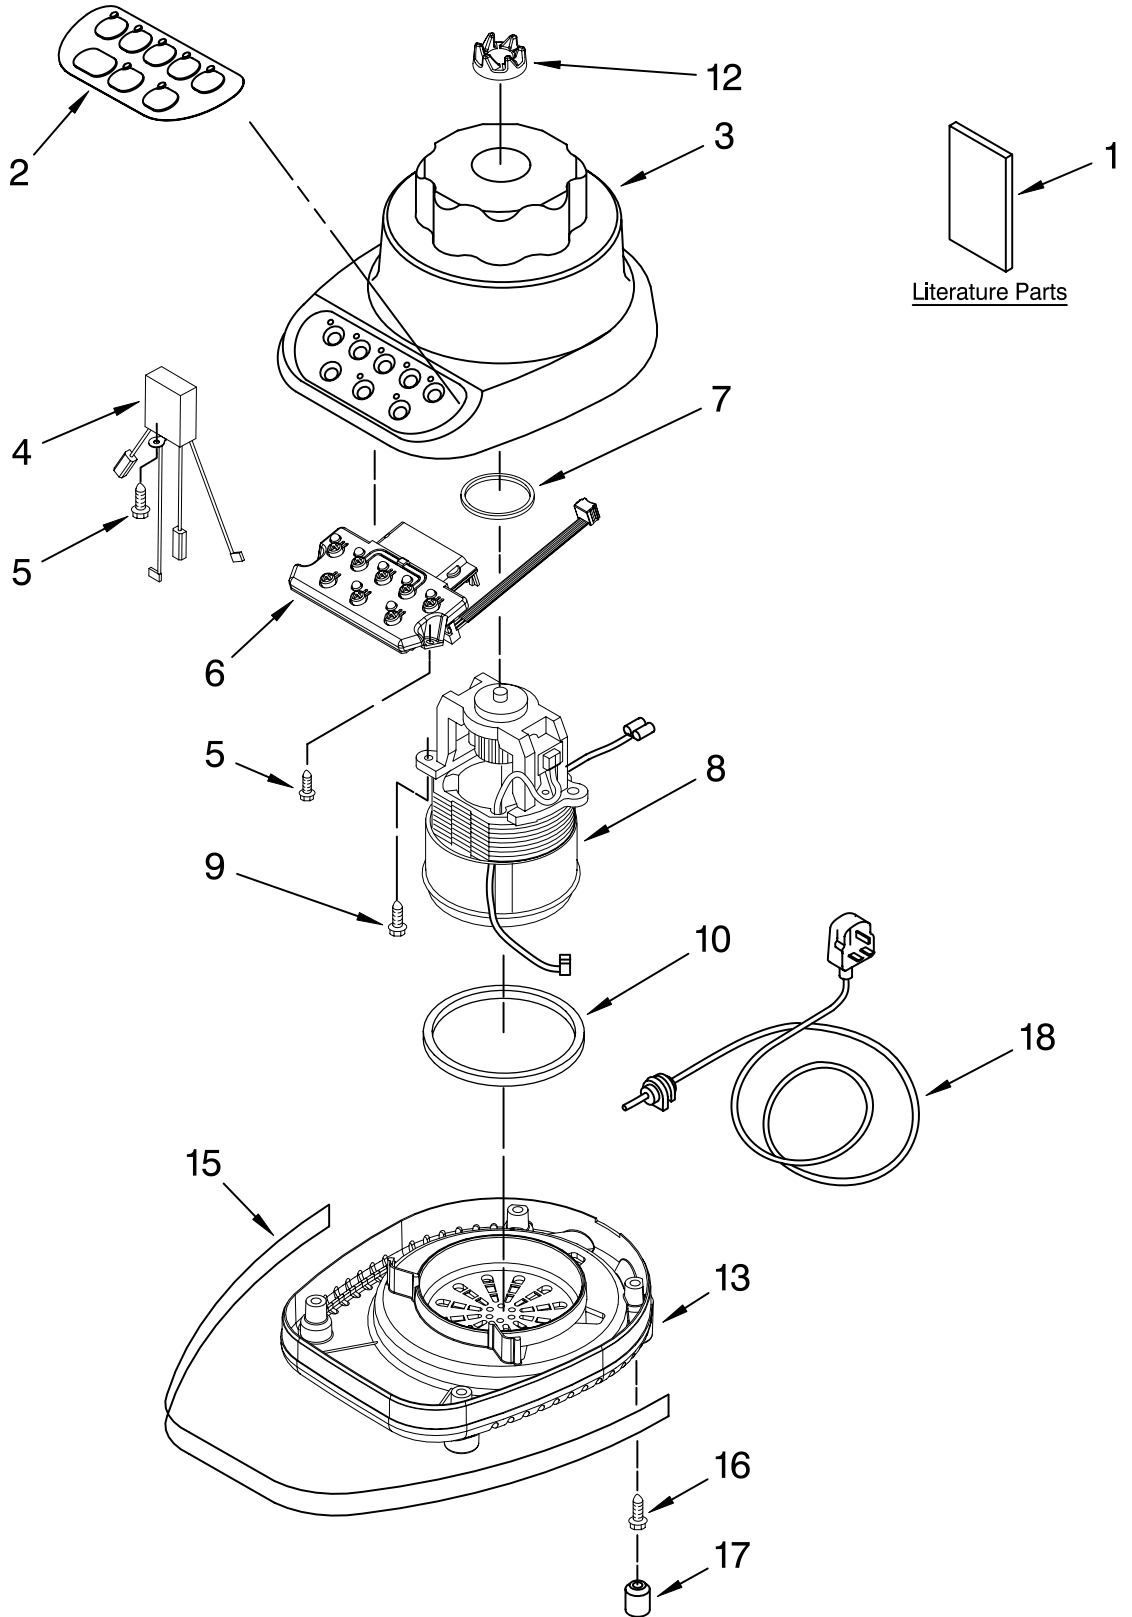

----- Manual continues below -----

PARTS LIST

for

KitchenAid®

5-SPEED BLENDER – U.K.

MODELS:

5KSB52BWH4 (White)
5KSB52BOB4 (Onyx Black)
5KSB52BER4 (Empire Red)
5KSB52BBU4 (Cobalt Blue)
5KSB52BAC4 (Almond Creme)
5KSB52BGR4 (Imperial Grey)
5KSB52BNK4 (Brushed Nickel)
5KSB52BMY4 (Majestic Yellow)

FOR CUSTOMER SATISFACTION ALWAYS USE
FACTORY SPECIFICATION PARTS

UNIT PARTS

For Variations Of Model: 5KSB52B__4

Literature Parts

FOR ORDERING INFORMATION REFER TO PARTS PRICE LIST

UNIT PARTS

For Variations Of Model: 5KSB52B__4

Illus. No.	Part No.	DESCRIPTION
1		Literature Parts
	9709310	Use & Care Guide
	8212001	Repair Parts List
2	9704296	Overlay, Switch
3		Housing, Upper
	9706989	White
	9706993	Onyx Black
	9706995	Empire Red
	9706991	Cobalt Blue
	9706990	Almond Creme
	9706996	Imperial Grey
	9706901	Nickel
	9706994	Majestic Yellow
4	9704299	EMI Filter
5	W10068250	Screw
6	9706613	Board, Control
7	3184398	Seal, Motor
8	9706760	Motor
9	3400062	Screw
10	9701904	O-Ring
12	9704230	Coupling, Drive
13		Base
	9706718	White
	9706722	Onyx Black
	9706720	Cobalt Blue
	9706724	Empire Red
	9706719	Almond Creme
	9706723	Majestic Yellow
15		Band, Trim
	9704295	Black
16	3184608	Screw
17	115792	Foot, Rubber
18		Power Cord
	9707867	Black
	9707866	White

FOR ORDERING INFORMATION REFER TO PARTS PRICE LIST

ATTACHMENT PARTS

For Variations Of Model: 5KSB52B__4

Illus. No.	Part No.	DESCRIPTION
1		Lid And Cap
	9707909	White
	9707911	Onyx Black
	9707912	Empire Red
	9707913	Cobalt Blue
	9707910	Almond Creme
2	9704200	Jar, Clear Glass
	9707580	Dome And Blade Assembly
4	9704204	Seal, Insert
5		Collar
	9704251	White
	9704253	Onyx Black
	9704254	Empire Red
	9704255	Cobalt Blue
	9704252	Almond Creme
	9704257	Majestic Yellow
6		Upper Assembly Complete
	9707581	White
	9707587	Onyx Black
	9707583	Empire Red
	9707584	Cobalt Blue
	9707582	Almond Creme
	9707586	Majestic Yellow