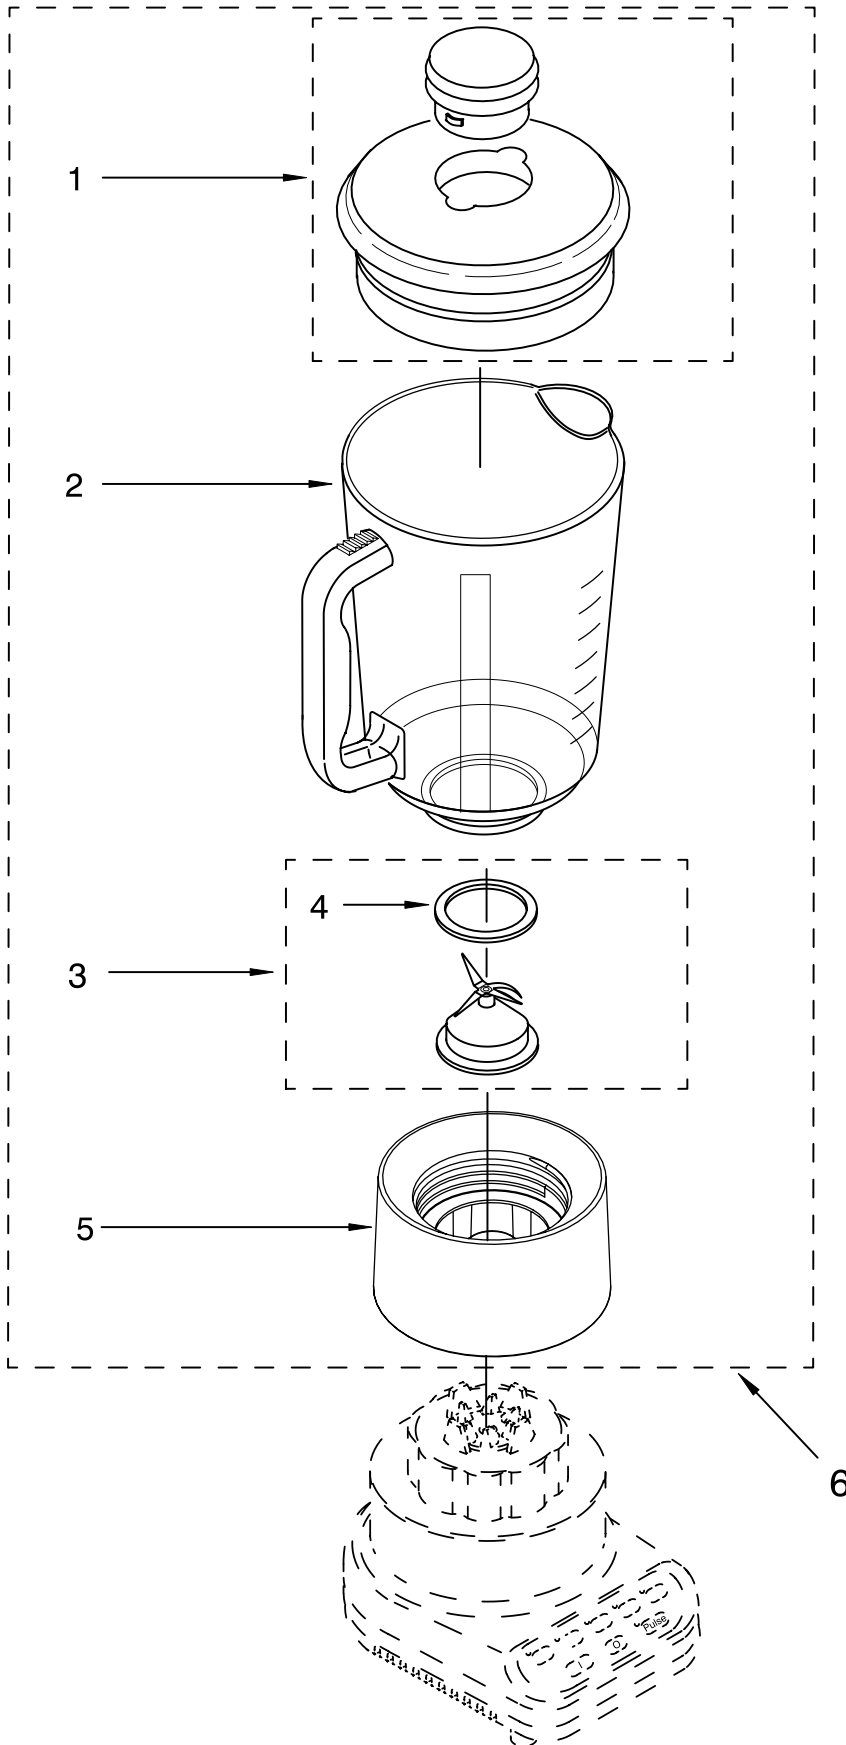

PARTS LIST

for

KitchenAid®

5-SPEED BLENDER – U.K.

MODELS:

5KSB52BWH4 (White)
5KSB52BOB4 (Onyx Black)
5KSB52BER4 (Empire Red)
5KSB52BBU4 (Cobalt Blue)
5KSB52BAC4 (Almond Creme)
5KSB52BGR4 (Imperial Grey)
5KSB52BNK4 (Brushed Nickel)
5KSB52BMY4 (Majestic Yellow)

FOR CUSTOMER SATISFACTION ALWAYS USE
FACTORY SPECIFICATION PARTS

UNIT PARTS

For Variations Of Model: 5KSB52B_4

FOR ORDERING INFORMATION REFER TO PARTS PRICE LIST

UNIT PARTS

For Variations Of Model: 5KSB52B__4

Illus. No.	Part No.	DESCRIPTION
1		Literature Parts
	9709310	Use & Care Guide
	8212001	Repair Parts List
2	9704296	Overlay, Switch
3		Housing, Upper
	9706989	White
	9706993	Onyx Black
	9706995	Empire Red
	9706991	Cobalt Blue
	9706990	Almond Creme
	9706996	Imperial Grey
	9706901	Nickel
	9706994	Majestic Yellow
4	9704299	EMI Filter
5	W10068250	Screw
6	9706613	Board, Control
7	3184398	Seal, Motor
8	9706760	Motor
9	3400062	Screw
10	9701904	O-Ring
12	9704230	Coupling, Drive
13		Base
	9706718	White
	9706722	Onyx Black
	9706720	Cobalt Blue
	9706724	Empire Red
	9706719	Almond Creme
	9706723	Majestic Yellow
15		Band, Trim
	9704295	Black
16	3184608	Screw
17	115792	Foot, Rubber
18		Power Cord
	9707867	Black
	9707866	White

ATTACHMENT PARTS

For Variations Of Model: 5KSB52B_4

Illus. No.	Part No.	DESCRIPTION
1		Lid And Cap
	9707909	White
	9707911	Onyx Black
	9707912	Empire Red
	9707913	Cobalt Blue
	9707910	Almond Creme
2	9704200	Jar, Clear Glass
	9707580	Dome And Blade Assembly
4	9704204	Seal, Insert
	9704251	White
5	9704253	Onyx Black
	9704254	Empire Red
6	9704255	Cobalt Blue
	9704252	Almond Creme
6	9704257	Majestic Yellow
		Upper Assembly Complete
	9707581	White
	9707587	Onyx Black
	9707583	Empire Red
	9707584	Cobalt Blue
	9707582	Almond Creme
9707586	Majestic Yellow	