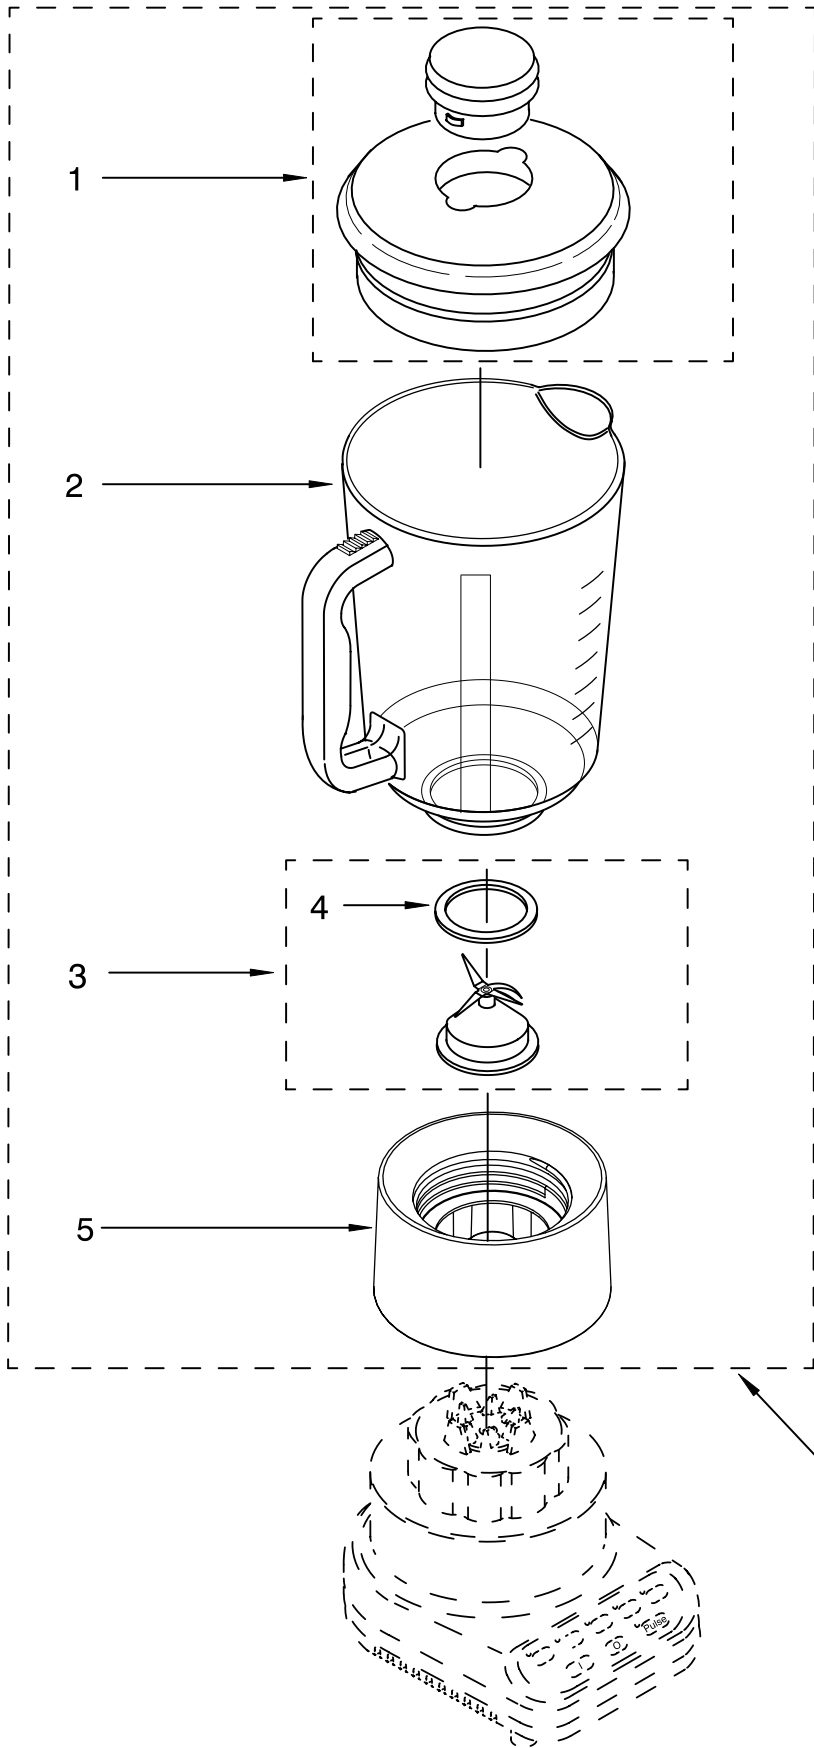

----- Manual continues below -----

PARTS LIST

for

KitchenAid®

5-SPEED BLENDER – U.K.

MODELS:

5KSB52BWH4 (White)
5KSB52BOB4 (Onyx Black)
5KSB52BER4 (Empire Red)
5KSB52BBU4 (Cobalt Blue)
5KSB52BAC4 (Almond Creme)
5KSB52BGR4 (Imperial Grey)
5KSB52BNK4 (Brushed Nickel)
5KSB52BMY4 (Majestic Yellow)

FOR CUSTOMER SATISFACTION ALWAYS USE
FACTORY SPECIFICATION PARTS

UNIT PARTS

For Variations Of Model: 5KSB52B__4

Literature Parts

FOR ORDERING INFORMATION REFER TO PARTS PRICE LIST

UNIT PARTS

For Variations Of Model: 5KSB52B__4

Illus. No.	Part No.	DESCRIPTION
1		Literature Parts
	9709310	Use & Care Guide
	8212001	Repair Parts List
2	9704296	Overlay, Switch
3		Housing, Upper
	9706989	White
	9706993	Onyx Black
	9706995	Empire Red
	9706991	Cobalt Blue
	9706990	Almond Creme
	9706996	Imperial Grey
	9706901	Nickel
	9706994	Majestic Yellow
4	9704299	EMI Filter
5	W10068250	Screw
6	9706613	Board, Control
7	3184398	Seal, Motor
8	9706760	Motor
9	3400062	Screw
10	9701904	O-Ring
12	9704230	Coupling, Drive
13		Base
	9706718	White
	9706722	Onyx Black
	9706720	Cobalt Blue
	9706724	Empire Red
	9706719	Almond Creme
	9706723	Majestic Yellow
15		Band, Trim
	9704295	Black
16	3184608	Screw
17	115792	Foot, Rubber
18		Power Cord
	9707867	Black
	9707866	White

FOR ORDERING INFORMATION REFER TO PARTS PRICE LIST

ATTACHMENT PARTS

For Variations Of Model: 5KSB52B__4

Illus. No.	Part No.	DESCRIPTION
1		Lid And Cap
	9707909	White
	9707911	Onyx Black
	9707912	Empire Red
	9707913	Cobalt Blue
	9707910	Almond Creme
2	9704200	Jar, Clear Glass
	9707580	Dome And Blade Assembly
4	9704204	Seal, Insert
5		Collar
	9704251	White
	9704253	Onyx Black
	9704254	Empire Red
	9704255	Cobalt Blue
	9704252	Almond Creme
	9704257	Majestic Yellow
6		Upper Assembly Complete
	9707581	White
	9707587	Onyx Black
	9707583	Empire Red
	9707584	Cobalt Blue
	9707582	Almond Creme
	9707586	Majestic Yellow