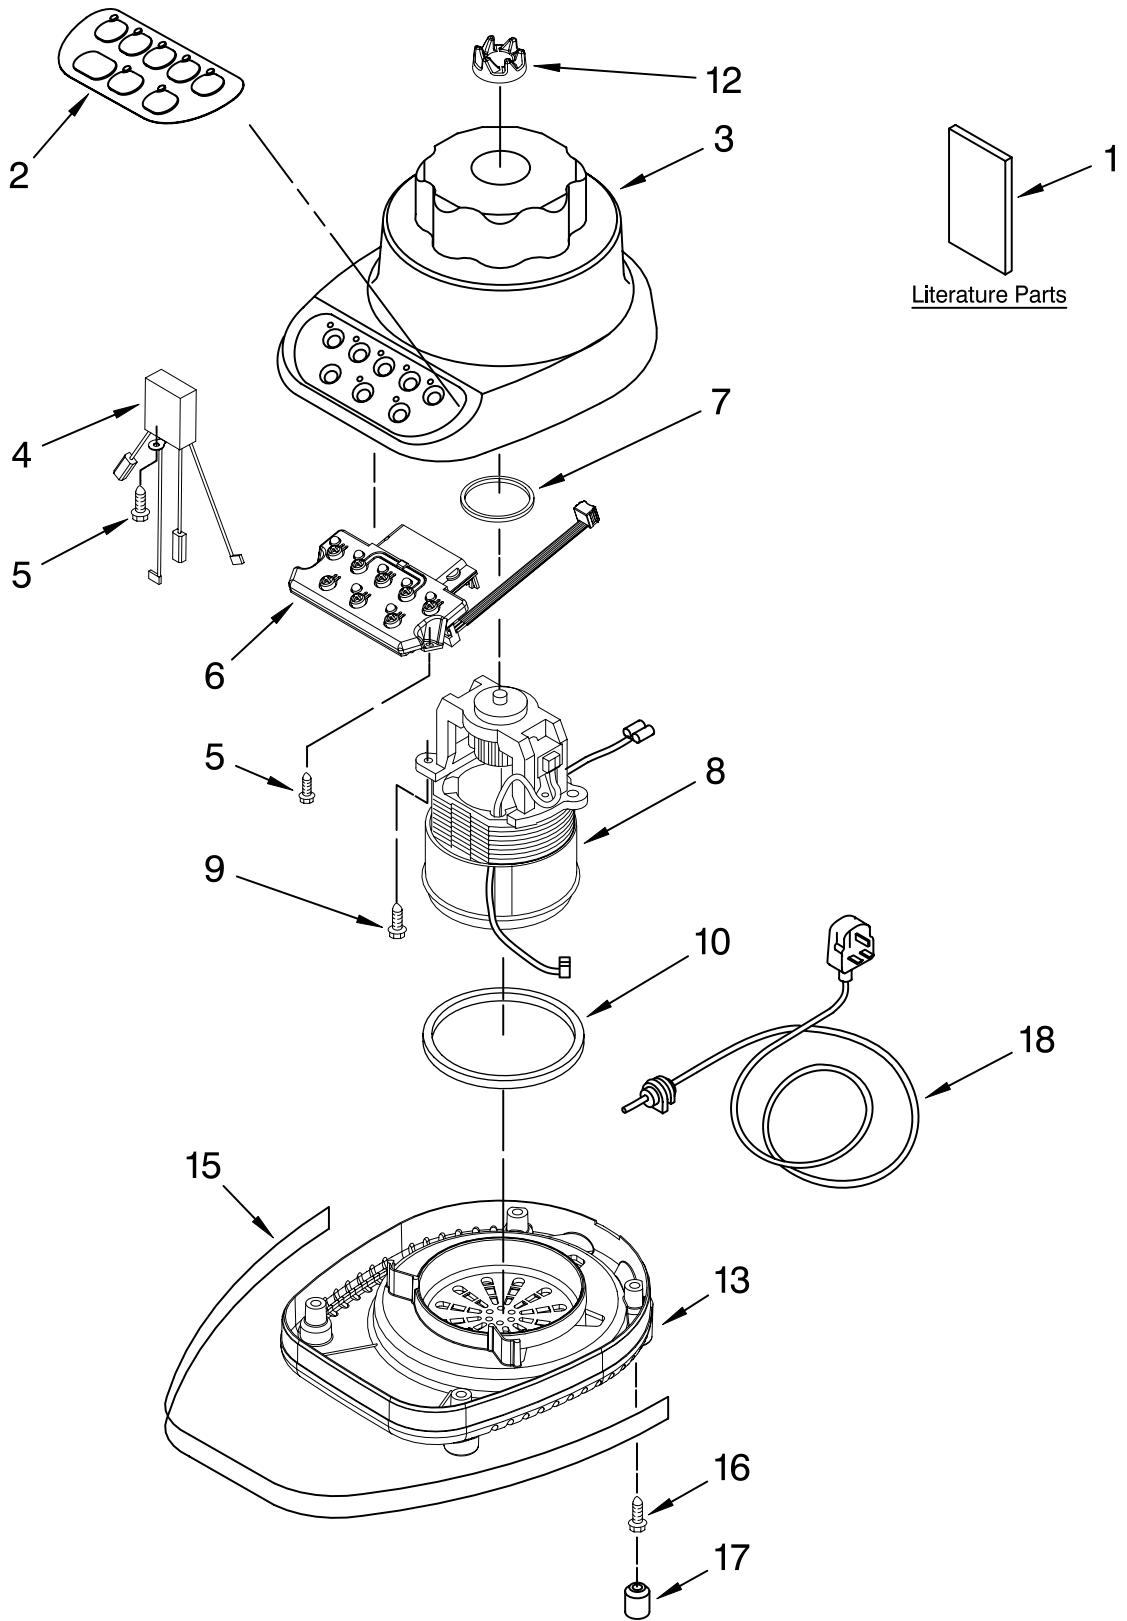

PARTS LIST

for

KitchenAid®

5-SPEED BLENDER – U.K.

MODELS:

5KSB52BWH4 (White)
5KSB52BOB4 (Onyx Black)
5KSB52BER4 (Empire Red)
5KSB52BBU4 (Cobalt Blue)
5KSB52BAC4 (Almond Creme)
5KSB52BGR4 (Imperial Grey)
5KSB52BNK4 (Brushed Nickel)
5KSB52BMY4 (Majestic Yellow)

FOR CUSTOMER SATISFACTION ALWAYS USE
FACTORY SPECIFICATION PARTS

UNIT PARTS

For Variations Of Model: 5KSB52B_4

FOR ORDERING INFORMATION REFER TO PARTS PRICE LIST

UNIT PARTS

For Variations Of Model: 5KSB52B__4

Illus. No.	Part No.	DESCRIPTION
1		Literature Parts
	9709310	Use & Care Guide
	8212001	Repair Parts List
2	9704296	Overlay, Switch
3		Housing, Upper
	9706989	White
	9706993	Onyx Black
	9706995	Empire Red
	9706991	Cobalt Blue
	9706990	Almond Creme
	9706996	Imperial Grey
	9706901	Nickel
	9706994	Majestic Yellow
4	9704299	EMI Filter
5	W10068250	Screw
6	9706613	Board, Control
7	3184398	Seal, Motor
8	9706760	Motor
9	3400062	Screw
10	9701904	O-Ring
12	9704230	Coupling, Drive
13		Base
	9706718	White
	9706722	Onyx Black
	9706720	Cobalt Blue
	9706724	Empire Red
	9706719	Almond Creme
	9706723	Majestic Yellow
15		Band, Trim
	9704295	Black
16	3184608	Screw
17	115792	Foot, Rubber
18		Power Cord
	9707867	Black
	9707866	White

ATTACHMENT PARTS

For Variations Of Model: 5KSB52B_4

Illus. No.	Part No.	DESCRIPTION
1		Lid And Cap
	9707909	White
	9707911	Onyx Black
	9707912	Empire Red
	9707913	Cobalt Blue
	9707910	Almond Creme
2	9704200	Jar, Clear Glass
	9707580	Dome And Blade Assembly
4	9704204	Seal, Insert
	9704251	White
5	9704253	Onyx Black
	9704254	Empire Red
6	9704255	Cobalt Blue
	9704252	Almond Creme
6	9704257	Majestic Yellow
		Upper Assembly Complete
	9707581	White
	9707587	Onyx Black
	9707583	Empire Red
	9707584	Cobalt Blue
	9707582	Almond Creme
9707586	Majestic Yellow	