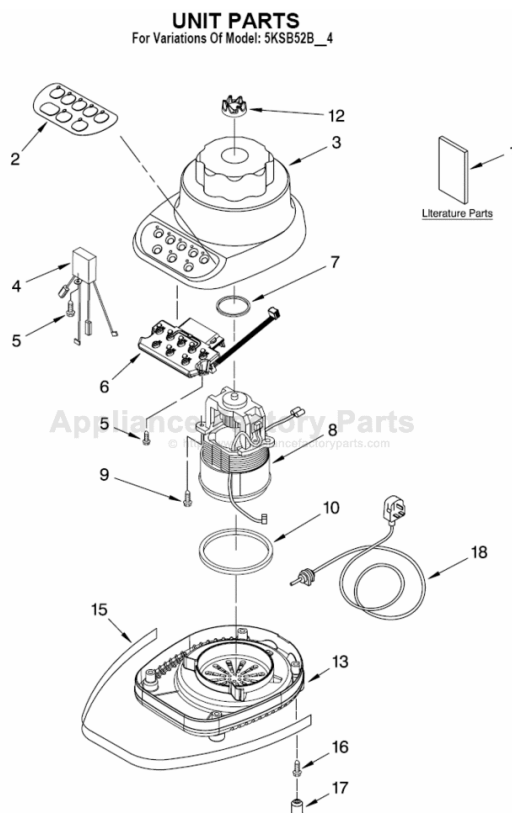

This Owner's Manual is provided and hosted by [Appliance Factory Parts](#).

KITCHENAID 5KSB52BER4 Owner's Manual

[Shop genuine replacement parts for KITCHENAID
5KSB52BER4](#)

[Find Your KITCHENAID Small Appliance Parts - Select From 538 Models](#)

----- Manual continues below -----

PARTS LIST

for

KitchenAid®

5-SPEED BLENDER – U.K.

MODELS:

5KSB52BWH4 (White)
5KSB52BOB4 (Onyx Black)
5KSB52BER4 (Empire Red)
5KSB52BBU4 (Cobalt Blue)
5KSB52BAC4 (Almond Creme)
5KSB52BGR4 (Imperial Grey)
5KSB52BNK4 (Brushed Nickel)
5KSB52BMY4 (Majestic Yellow)

Illus. No.	Part No.	DESCRIPTION
1		Literature Parts
	9709310	Use & Care Guide
	8212001	Repair Parts List
2	9704296	Overlay, Switch
3		Housing, Upper
	9706989	White
	9706993	Onyx Black
	9706995	Empire Red
	9706991	Cobalt Blue
	9706990	Almond Creme
	9706996	Imperial Grey
	9706901	Nickel
	9706994	Majestic Yellow
4	9704299	EMI Filter
5	W10068250	Screw
6	9706613	Board, Control
7	3184398	Seal, Motor
8	9706760	Motor
9	3400062	Screw
10	9701904	O-Ring
12	9704230	Coupling, Drive
13		Base
	9706718	White
	9706722	Onyx Black
	9706720	Cobalt Blue
	9706724	Empire Red
	9706719	Almond Creme
	9706723	Majestic Yellow
15		Band, Trim
	9704295	Black
16	3184608	Screw
17	115792	Foot, Rubber
18		Power Cord
	9707867	Black
	9707866	White

FOR ORDERING INFORMATION REFER TO PARTS PRICE LIST

ATTACHMENT PARTS

For Variations Of Model: 5KSB52B__4

Illus. No.	Part No.	DESCRIPTION
1		Lid And Cap
	9707909	White
	9707911	Onyx Black
	9707912	Empire Red
	9707913	Cobalt Blue
	9707910	Almond Creme
2	9704200	Jar, Clear Glass
	9707580	Dome And Blade Assembly
4	9704204	Seal, Insert
5		Collar
	9704251	White
	9704253	Onyx Black
	9704254	Empire Red
	9704255	Cobalt Blue
	9704252	Almond Creme
	9704257	Majestic Yellow
6		Upper Assembly Complete
	9707581	White
	9707587	Onyx Black
	9707583	Empire Red
	9707584	Cobalt Blue
	9707582	Almond Creme
	9707586	Majestic Yellow