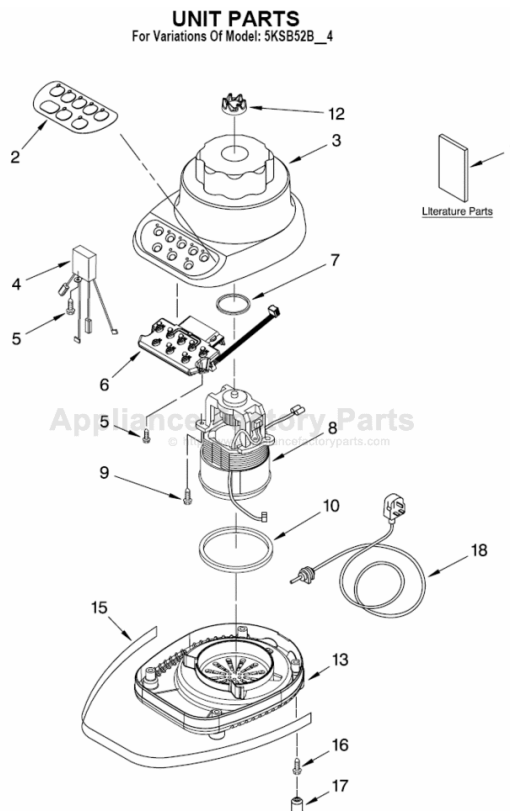

This Owner's Manual is provided and hosted by Appliance Factory Parts.

KITCHENAID 5KSB52BNK4 Owner's Manual

[Shop genuine replacement parts for KITCHENAID
5KSB52BNK4](#)

[Find Your KITCHENAID Small Appliance Parts - Select From 538 Models](#)

----- Manual continues below -----

PARTS LIST

for

KitchenAid®

5-SPEED BLENDER – U.K.

MODELS:

5KSB52BWH4 (White)
5KSB52BOB4 (Onyx Black)
5KSB52BER4 (Empire Red)
5KSB52BBU4 (Cobalt Blue)
5KSB52BAC4 (Almond Creme)
5KSB52BGR4 (Imperial Grey)
5KSB52BNK4 (Brushed Nickel)
5KSB52BMY4 (Majestic Yellow)

Illus. No.	Part No.	DESCRIPTION
1		Literature Parts
	9709310	Use & Care Guide
	8212001	Repair Parts List
2	9704296	Overlay, Switch
3		Housing, Upper
	9706989	White
	9706993	Onyx Black
	9706995	Empire Red
	9706991	Cobalt Blue
	9706990	Almond Creme
	9706996	Imperial Grey
	9706901	Nickel
	9706994	Majestic Yellow
4	9704299	EMI Filter
5	W10068250	Screw
6	9706613	Board, Control
7	3184398	Seal, Motor
8	9706760	Motor
9	3400062	Screw
10	9701904	O-Ring
12	9704230	Coupling, Drive
13		Base
	9706718	White
	9706722	Onyx Black
	9706720	Cobalt Blue
	9706724	Empire Red
	9706719	Almond Creme
	9706723	Majestic Yellow
15		Band, Trim
	9704295	Black
16	3184608	Screw
17	115792	Foot, Rubber
18		Power Cord
	9707867	Black
	9707866	White

FOR ORDERING INFORMATION REFER TO PARTS PRICE LIST

ATTACHMENT PARTS

For Variations Of Model: 5KSB52B__4

Illus. No.	Part No.	DESCRIPTION
1		Lid And Cap
	9707909	White
	9707911	Onyx Black
	9707912	Empire Red
	9707913	Cobalt Blue
	9707910	Almond Creme
2	9704200	Jar, Clear Glass
	9707580	Dome And Blade Assembly
4	9704204	Seal, Insert
5		Collar
	9704251	White
	9704253	Onyx Black
	9704254	Empire Red
	9704255	Cobalt Blue
	9704252	Almond Creme
6	9704257	Majestic Yellow
		Upper Assembly Complete
	9707581	White
	9707587	Onyx Black
	9707583	Empire Red
	9707584	Cobalt Blue
	9707582	Almond Creme
9707586	Majestic Yellow	