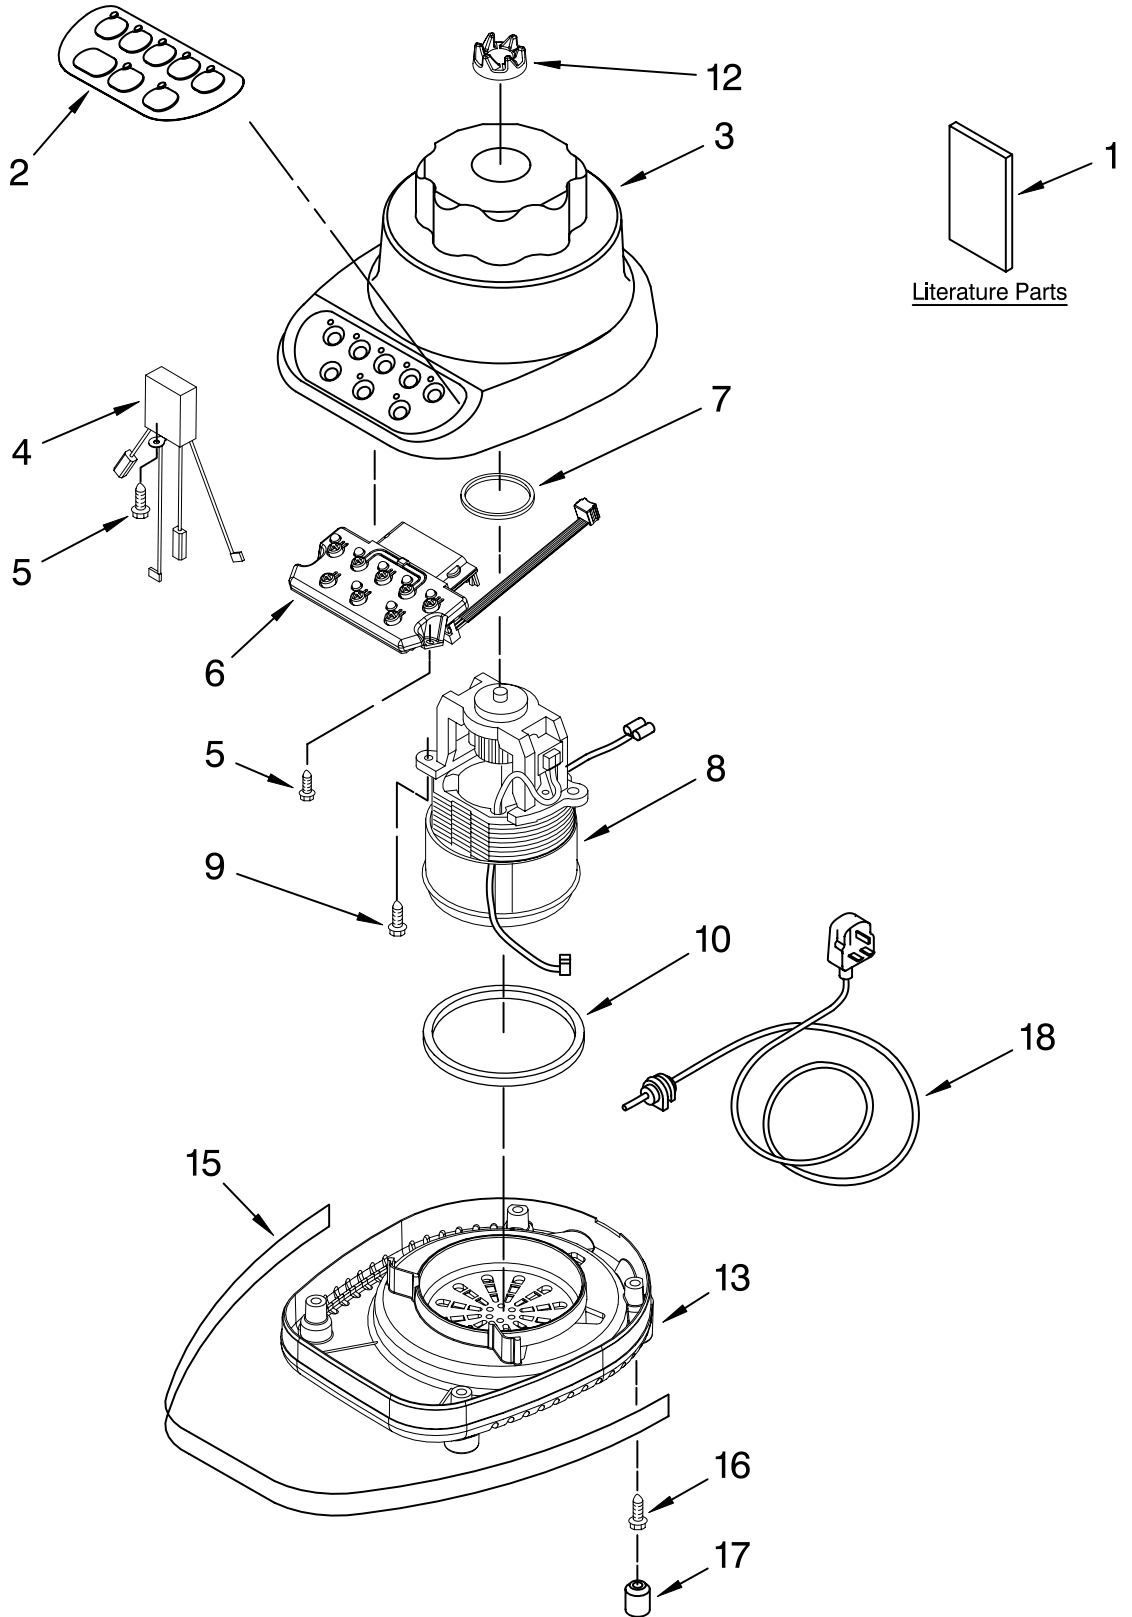

----- Manual continues below -----

PARTS LIST

for

KitchenAid®

5-SPEED BLENDER – U.K.

MODELS:

5KSB52BWH4 (White)
5KSB52BOB4 (Onyx Black)
5KSB52BER4 (Empire Red)
5KSB52BBU4 (Cobalt Blue)
5KSB52BAC4 (Almond Creme)
5KSB52BGR4 (Imperial Grey)
5KSB52BNK4 (Brushed Nickel)
5KSB52BMY4 (Majestic Yellow)

FOR CUSTOMER SATISFACTION ALWAYS USE
FACTORY SPECIFICATION PARTS

UNIT PARTS

For Variations Of Model: 5KSB52B__4

Literature Parts

FOR ORDERING INFORMATION REFER TO PARTS PRICE LIST

UNIT PARTS

For Variations Of Model: 5KSB52B__4

Illus. No.	Part No.	DESCRIPTION
1		Literature Parts
	9709310	Use & Care Guide
	8212001	Repair Parts List
2	9704296	Overlay, Switch
3		Housing, Upper
	9706989	White
	9706993	Onyx Black
	9706995	Empire Red
	9706991	Cobalt Blue
	9706990	Almond Creme
	9706996	Imperial Grey
	9706901	Nickel
	9706994	Majestic Yellow
4	9704299	EMI Filter
5	W10068250	Screw
6	9706613	Board, Control
7	3184398	Seal, Motor
8	9706760	Motor
9	3400062	Screw
10	9701904	O-Ring
12	9704230	Coupling, Drive
13		Base
	9706718	White
	9706722	Onyx Black
	9706720	Cobalt Blue
	9706724	Empire Red
	9706719	Almond Creme
	9706723	Majestic Yellow
15		Band, Trim
	9704295	Black
16	3184608	Screw
17	115792	Foot, Rubber
18		Power Cord
	9707867	Black
	9707866	White

FOR ORDERING INFORMATION REFER TO PARTS PRICE LIST

ATTACHMENT PARTS

For Variations Of Model: 5KSB52B__4

Illus. No.	Part No.	DESCRIPTION
1		Lid And Cap
	9707909	White
	9707911	Onyx Black
	9707912	Empire Red
	9707913	Cobalt Blue
	9707910	Almond Creme
2	9704200	Jar, Clear Glass
	9707580	Dome And Blade Assembly
4	9704204	Seal, Insert
5		Collar
	9704251	White
	9704253	Onyx Black
	9704254	Empire Red
	9704255	Cobalt Blue
	9704252	Almond Creme
6	9704257	Majestic Yellow
		Upper Assembly Complete
	9707581	White
	9707587	Onyx Black
	9707583	Empire Red
	9707584	Cobalt Blue
	9707582	Almond Creme
9707586	Majestic Yellow	