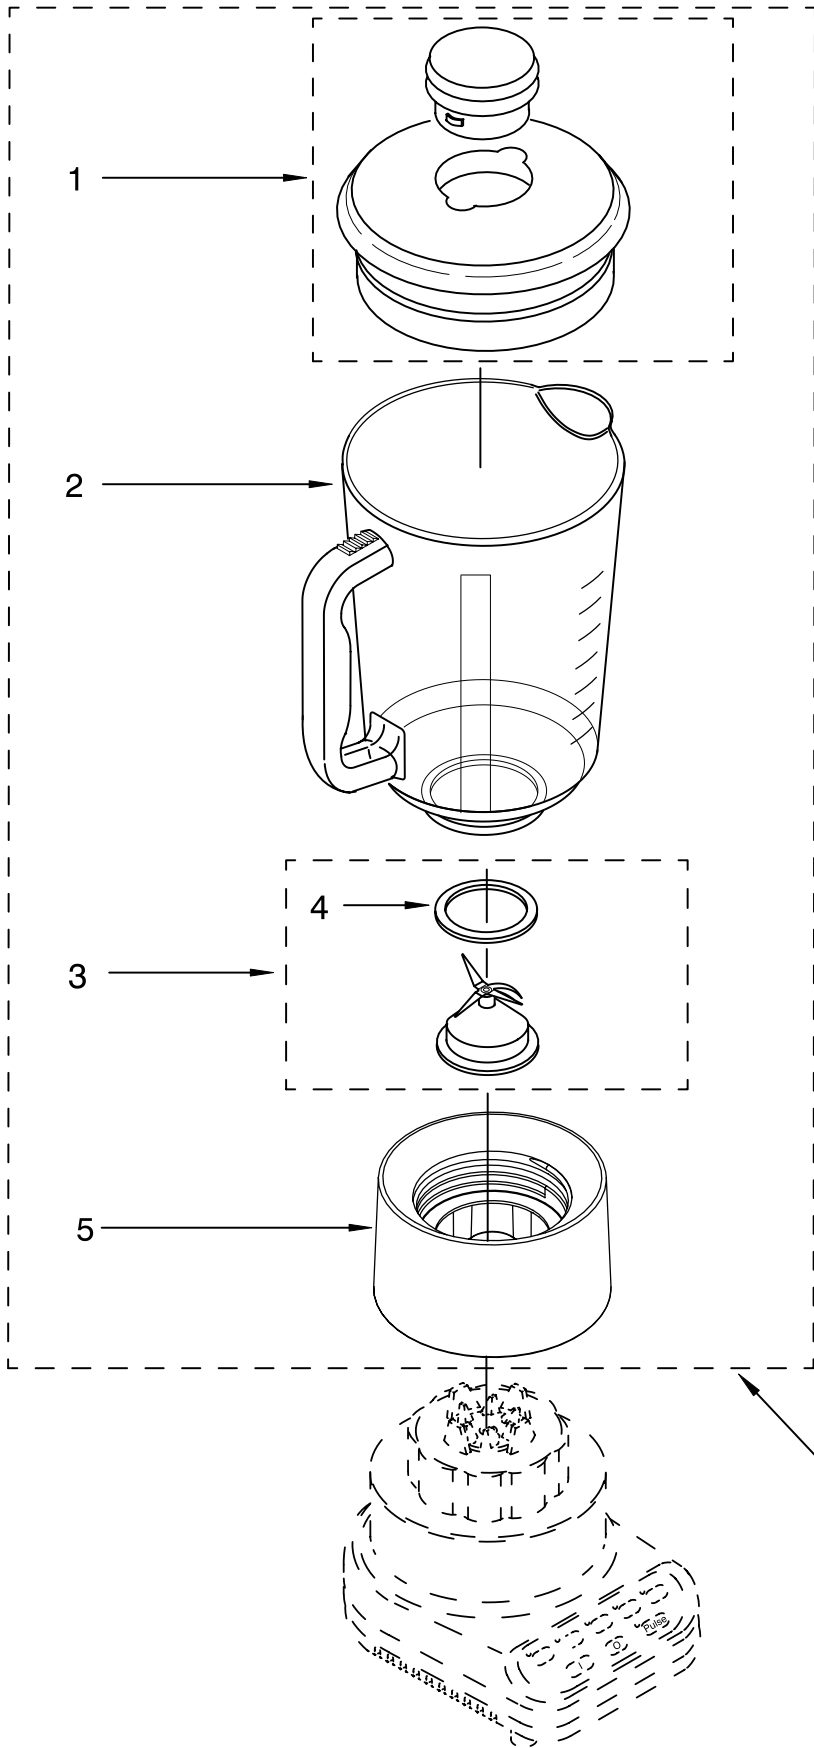

----- Manual continues below -----

PARTS LIST

for

KitchenAid®

5-SPEED BLENDER – U.K.

MODELS:

5KSB52BWH4 (White)
5KSB52BOB4 (Onyx Black)
5KSB52BER4 (Empire Red)
5KSB52BBU4 (Cobalt Blue)
5KSB52BAC4 (Almond Creme)
5KSB52BGR4 (Imperial Grey)
5KSB52BNK4 (Brushed Nickel)
5KSB52BMY4 (Majestic Yellow)

FOR CUSTOMER SATISFACTION ALWAYS USE
FACTORY SPECIFICATION PARTS

UNIT PARTS

For Variations Of Model: 5KSB52B__4

Literature Parts

FOR ORDERING INFORMATION REFER TO PARTS PRICE LIST

UNIT PARTS

For Variations Of Model: 5KSB52B__4

Illus. No.	Part No.	DESCRIPTION
1		Literature Parts
	9709310	Use & Care Guide
	8212001	Repair Parts List
2	9704296	Overlay, Switch
3		Housing, Upper
	9706989	White
	9706993	Onyx Black
	9706995	Empire Red
	9706991	Cobalt Blue
	9706990	Almond Creme
	9706996	Imperial Grey
	9706901	Nickel
	9706994	Majestic Yellow
4	9704299	EMI Filter
5	W10068250	Screw
6	9706613	Board, Control
7	3184398	Seal, Motor
8	9706760	Motor
9	3400062	Screw
10	9701904	O-Ring
12	9704230	Coupling, Drive
13		Base
	9706718	White
	9706722	Onyx Black
	9706720	Cobalt Blue
	9706724	Empire Red
	9706719	Almond Creme
	9706723	Majestic Yellow
15		Band, Trim
	9704295	Black
16	3184608	Screw
17	115792	Foot, Rubber
18		Power Cord
	9707867	Black
	9707866	White

FOR ORDERING INFORMATION REFER TO PARTS PRICE LIST

ATTACHMENT PARTS

For Variations Of Model: 5KSB52B__4

Illus. No.	Part No.	DESCRIPTION
1		Lid And Cap
	9707909	White
	9707911	Onyx Black
	9707912	Empire Red
	9707913	Cobalt Blue
	9707910	Almond Creme
2	9704200	Jar, Clear Glass
	9707580	Dome And Blade Assembly
4	9704204	Seal, Insert
5		Collar
	9704251	White
	9704253	Onyx Black
	9704254	Empire Red
	9704255	Cobalt Blue
	9704252	Almond Creme
6	9704257	Majestic Yellow
		Upper Assembly Complete
	9707581	White
	9707587	Onyx Black
	9707583	Empire Red
	9707584	Cobalt Blue
	9707582	Almond Creme
9707586	Majestic Yellow	