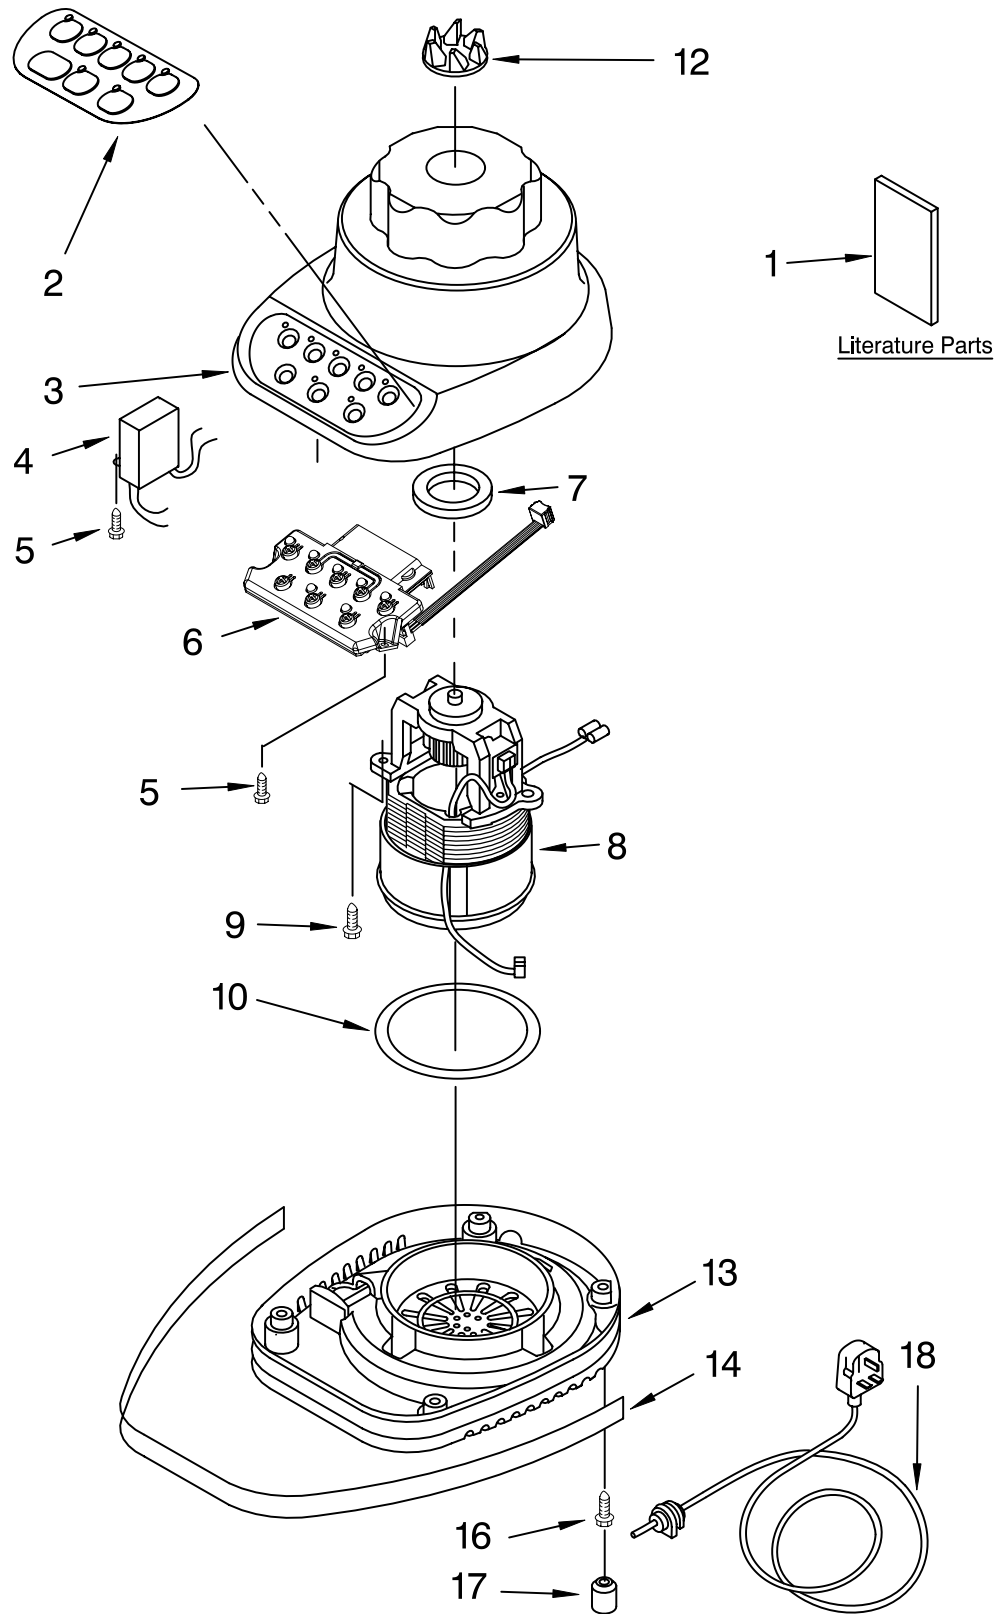

PARTS LIST

for

KitchenAid®

5-SPEED BLENDER – U.K.

MODELS:

5KSB52BWH5 (White)
5KSB52BOB5 (Onyx Black)
5KSB52BBU5 (Cobalt Blue)
5KSB52BMY5 (Majestic Yellow)
5KSB52BGR5 (Imperial Grey)
5KSB52BER5 (Empire Red)
5KSB52BAC5 (Almond Creme)
5KSB52BNK5 (Brushed Nickel)
5KSB52BPM5 (Pearl Metallic)

FOR CUSTOMER SATISFACTION ALWAYS USE
FACTORY SPECIFICATION PARTS

KITCHENAID

ST. JOSEPH MICHIGAN 49085

UNIT PARTS

For Variations Of Model: 5KSB52B_5

FOR ORDERING INFORMATION REFER TO PARTS PRICE LIST

UNIT PARTS

For Variations Of Model: 5KSB52B__5

Illus. No.	Part No.	DESCRIPTION
1		Literature
	9709310	Use & Care Guide
	8212375	Repair Parts List
2	9704296	Overlay, Switch
3		Housing, Upper
	9706989	White
	9706993	Onyx Black
	9706991	Cobalt Blue
	9706994	Majestic Yellow
	9706996	Imperial Grey
	9706995	Empire Red
	9706990	Almond Creme
	9706901	Brushed Nickel
	W10200340	Pearl Metallic
4	9704299	EMI Filter
5	W10068250	Screw
6	9706613	Board, Control (230V)
7	3184398	Seal, Motor
8	9706760	Motor (240V)
9	3400062	Screw
10	9701904	O-Ring
12	9704230	Coupling, Drive
13		Base
	9706718	White
	9706722	Onyx Black
	9706720	Cobalt Blue
	9706723	Majestic Yellow
	9706722	Imperial Grey
	9706724	Empire Red
	9706719	Almond Creme
14	9704295	Band, Trim
16	3184608	Screw
17	115792	Foot, Rubber
18		Power Cord
	9707866	White
	9707867	Black

FOR ORDERING INFORMATION REFER TO PARTS PRICE LIST

ATTACHMENT PARTS

For Variations Of Model: 5KSB52B__5

Illus. No.	Part No.	DESCRIPTION	
1		Lid And Cap	
	9707909	White	
	9707911	Onyx Black	
	9707913	Cobalt Blue	
	9707915	Majestic Yellow	
	9707912	Empire Red	
	9707910	Almond Creme	
2		Jar	
	9704200	Clear Glass	
	3	9707580	Dome & Blade Assy
		9704204	Seal, Insert
	5		Collar
		9704251	White
		9704253	Onyx Black
		9704255	Cobalt Blue
		9704257	Majestic Yellow
		9704254	Empire Red
6		Almond Creme Upper Assembly, Complete	
	9707581	White	
	9707587	Onyx Black	
	9707584	Cobalt Blue	
	9707586	Majestic Yellow	
	9707583	Empire Red	
	9707582	Almond Creme	