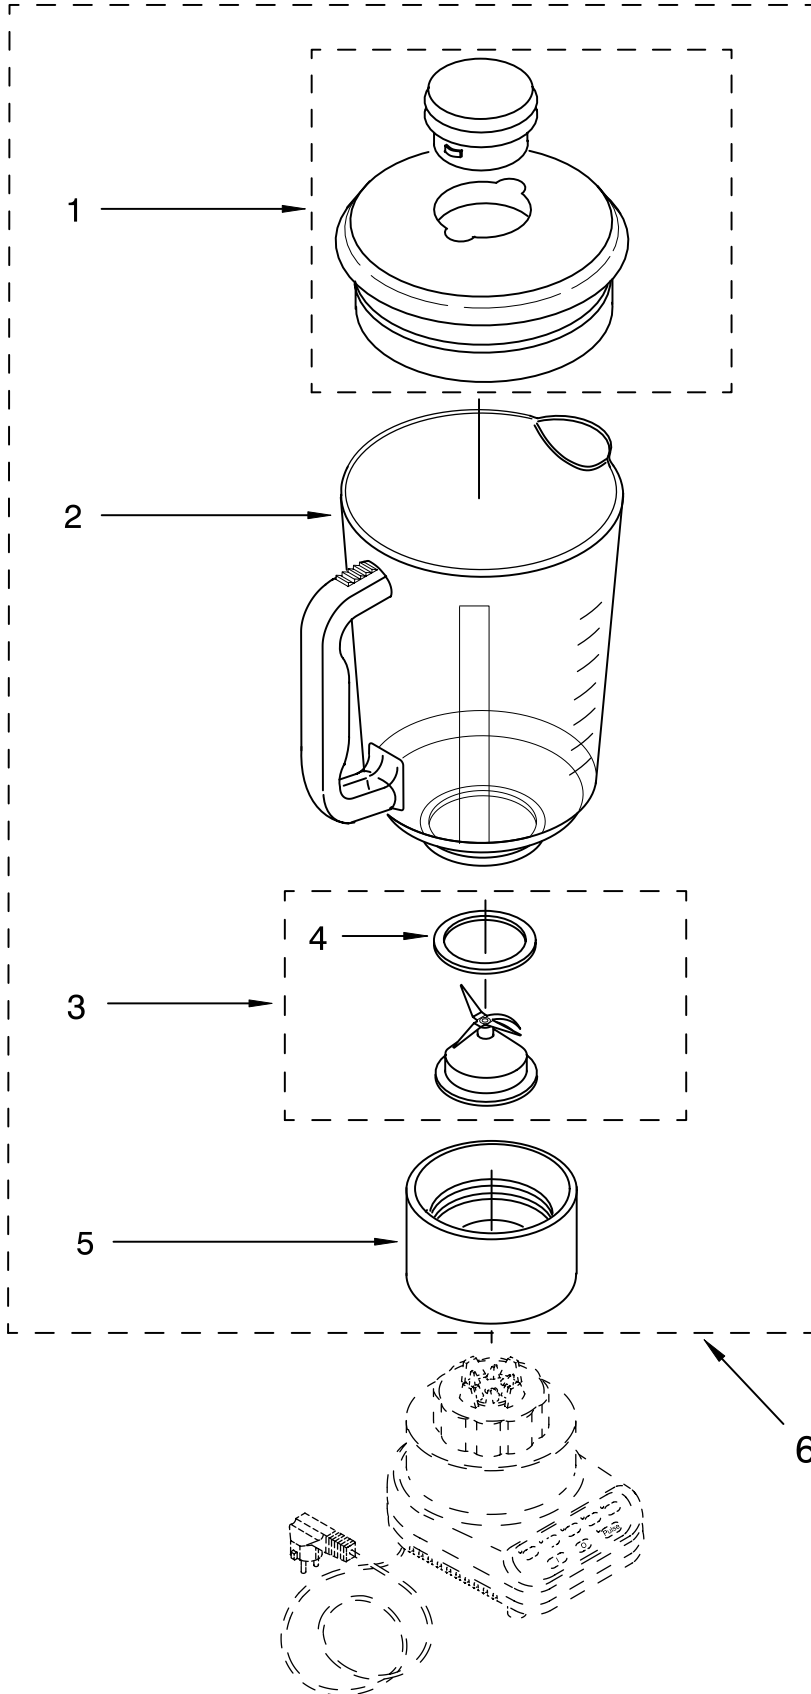

PARTS LIST

for

KitchenAid®

5-SPEED BLENDER – U.K.

MODELS:

5KSB52BWH5 (White)
5KSB52BOB5 (Onyx Black)
5KSB52BBU5 (Cobalt Blue)
5KSB52BMY5 (Majestic Yellow)
5KSB52BGR5 (Imperial Grey)
5KSB52BER5 (Empire Red)
5KSB52BAC5 (Almond Creme)
5KSB52BNK5 (Brushed Nickel)
5KSB52BPM5 (Pearl Metallic)

FOR CUSTOMER SATISFACTION ALWAYS USE
FACTORY SPECIFICATION PARTS

KITCHENAID

ST. JOSEPH MICHIGAN 49085

UNIT PARTS

For Variations Of Model: 5KSB52B_5

FOR ORDERING INFORMATION REFER TO PARTS PRICE LIST

UNIT PARTS

For Variations Of Model: 5KSB52B__5

Illus. No.	Part No.	DESCRIPTION
1		Literature
	9709310	Use & Care Guide
	8212375	Repair Parts List
2	9704296	Overlay, Switch
3		Housing, Upper
	9706989	White
	9706993	Onyx Black
	9706991	Cobalt Blue
	9706994	Majestic Yellow
	9706996	Imperial Grey
	9706995	Empire Red
	9706990	Almond Creme
	9706901	Brushed Nickel
	W10200340	Pearl Metallic
4	9704299	EMI Filter
5	W10068250	Screw
6	9706613	Board, Control (230V)
7	3184398	Seal, Motor
8	9706760	Motor (240V)
9	3400062	Screw
10	9701904	O-Ring
12	9704230	Coupling, Drive
13		Base
	9706718	White
	9706722	Onyx Black
	9706720	Cobalt Blue
	9706723	Majestic Yellow
	9706722	Imperial Grey
	9706724	Empire Red
	9706719	Almond Creme
14	9704295	Band, Trim
16	3184608	Screw
17	115792	Foot, Rubber
18		Power Cord
	9707866	White
	9707867	Black

FOR ORDERING INFORMATION REFER TO PARTS PRICE LIST

ATTACHMENT PARTS

For Variations Of Model: 5KSB52B__5

Illus. No.	Part No.	DESCRIPTION	
1		Lid And Cap	
	9707909	White	
	9707911	Onyx Black	
	9707913	Cobalt Blue	
	9707915	Majestic Yellow	
	9707912	Empire Red	
	9707910	Almond Creme	
2		Jar	
	9704200	Clear Glass	
	3	9707580	Dome & Blade Assy
		9704204	Seal, Insert
	5		Collar
		9704251	White
		9704253	Onyx Black
		9704255	Cobalt Blue
		9704257	Majestic Yellow
		9704254	Empire Red
6		Almond Creme Upper Assembly, Complete	
	9707581	White	
	9707587	Onyx Black	
	9707584	Cobalt Blue	
	9707586	Majestic Yellow	
	9707583	Empire Red	
	9707582	Almond Creme	