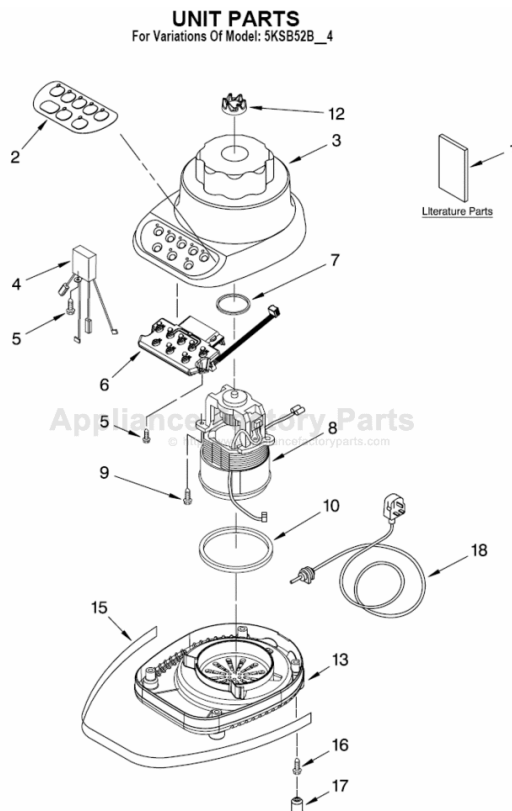

# KITCHENAID 5KSB52BWH4 Owner's Manual

[Shop genuine replacement parts for KITCHENAID  
5KSB52BWH4](#)

[Find Your KITCHENAID Small Appliance Parts - Select From 538 Models](#)

----- Manual continues below -----

# PARTS LIST

for

# UNIT PARTS

For Variations Of Model: 5KSB52B\_\_4

FOR ORDERING INFORMATION REFER TO PARTS PRICE LIST

# ATTACHMENT PARTS

For Variations Of Model: 5KSB52B\_\_4

Illus. No.	Part No.	DESCRIPTION
1		Lid And Cap
	9707909	White
	9707911	Onyx Black
	9707912	Empire Red
	9707913	Cobalt Blue
	9707910	Almond Creme
2	9704200	Jar, Clear Glass
	9707580	Dome And Blade Assembly
4	9704204	Seal, Insert
5		Collar
	9704251	White
	9704253	Onyx Black
	9704254	Empire Red
	9704255	Cobalt Blue
	9704252	Almond Creme
	9704257	Majestic Yellow
6		Upper Assembly Complete
	9707581	White
	9707587	Onyx Black
	9707583	Empire Red
	9707584	Cobalt Blue
	9707582	Almond Creme
	9707586	Majestic Yellow