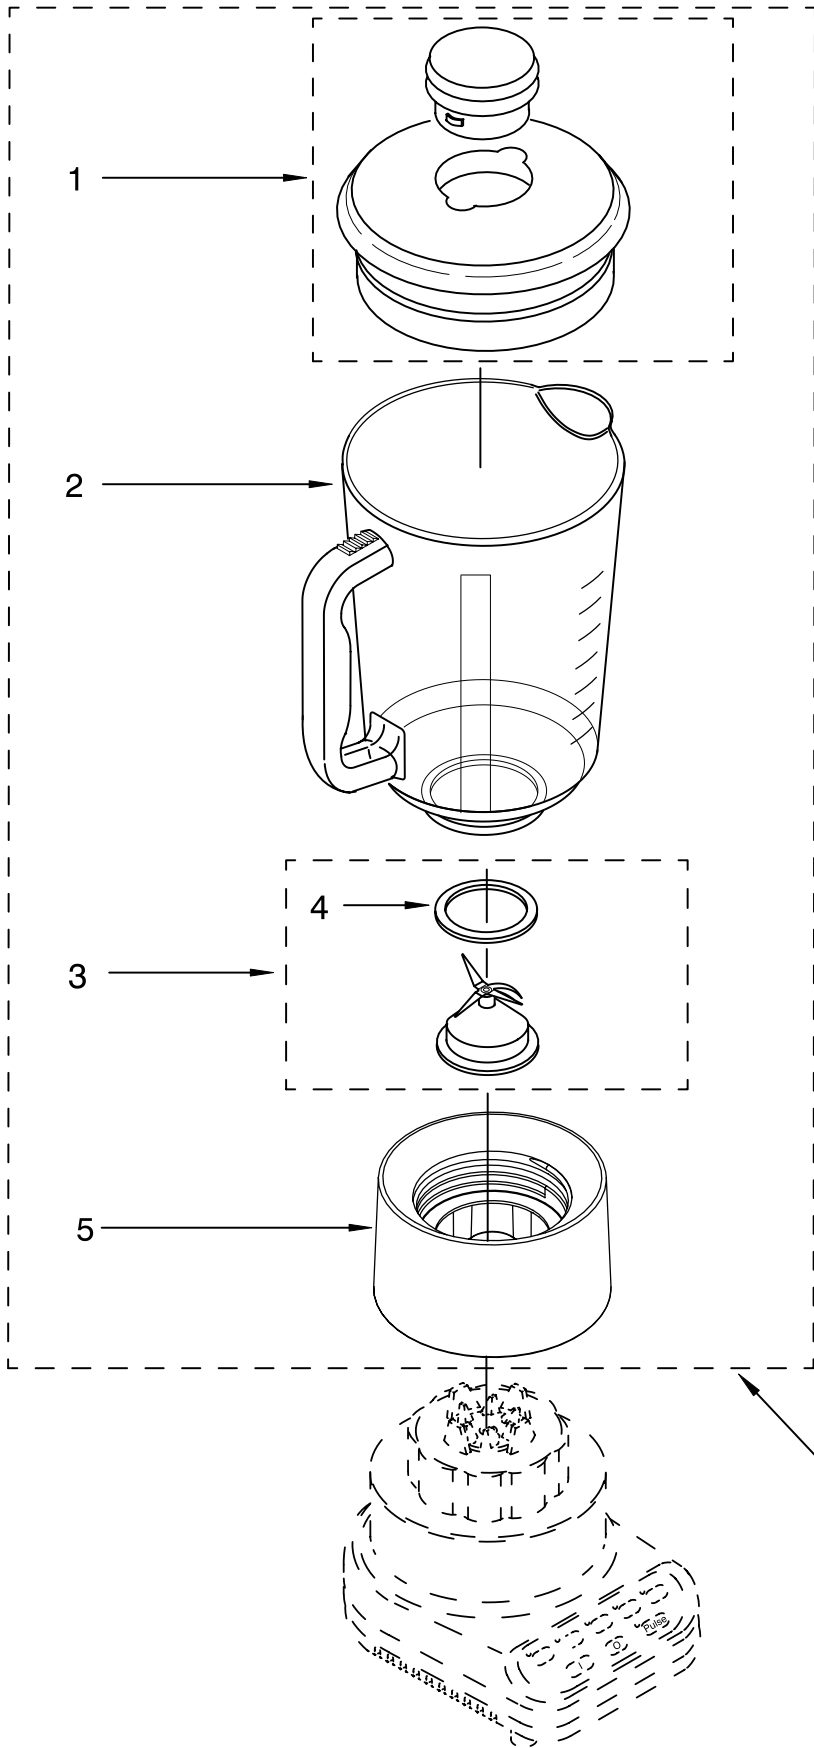

# UNIT PARTS

For Variations Of Model: 5KSB52B\_\_4

FOR ORDERING INFORMATION REFER TO PARTS PRICE LIST

# UNIT PARTS

For Variations Of Model: 5KSB52B\_\_4

<b>Illus. No.</b>	<b>Part No.</b>	<b>DESCRIPTION</b>
1		Literature Parts
	9709310	Use & Care Guide
	8212001	Repair Parts List
2	9704296	Overlay, Switch
3		Housing, Upper
	9706989	White
	9706993	Onyx Black
	9706995	Empire Red
	9706991	Cobalt Blue
	9706990	Almond Creme
	9706996	Imperial Grey
	9706901	Nickel
	9706994	Majestic Yellow
4	9704299	EMI Filter
5	W10068250	Screw
6	9706613	Board, Control
7	3184398	Seal, Motor
8	9706760	Motor
9	3400062	Screw
10	9701904	O-Ring
12	9704230	Coupling, Drive
13		Base
	9706718	White
	9706722	Onyx Black
	9706720	Cobalt Blue
	9706724	Empire Red
	9706719	Almond Creme
	9706723	Majestic Yellow
15		Band, Trim
	9704295	Black
16	3184608	Screw
17	115792	Foot, Rubber
18		Power Cord
	9707867	Black
	9707866	White

# ATTACHMENT PARTS

For Variations Of Model: 5KSB52B\_\_4

Illus. No.	Part No.	DESCRIPTION
1		Lid And Cap
	9707909	White
	9707911	Onyx Black
	9707912	Empire Red
	9707913	Cobalt Blue
	9707910	Almond Creme
2	9704200	Jar, Clear Glass
	9707580	Dome And Blade Assembly
4	9704204	Seal, Insert
5		Collar
	9704251	White
	9704253	Onyx Black
	9704254	Empire Red
	9704255	Cobalt Blue
	9704252	Almond Creme
	9704257	Majestic Yellow
6		Upper Assembly Complete
	9707581	White
	9707587	Onyx Black
	9707583	Empire Red
	9707584	Cobalt Blue
	9707582	Almond Creme
	9707586	Majestic Yellow