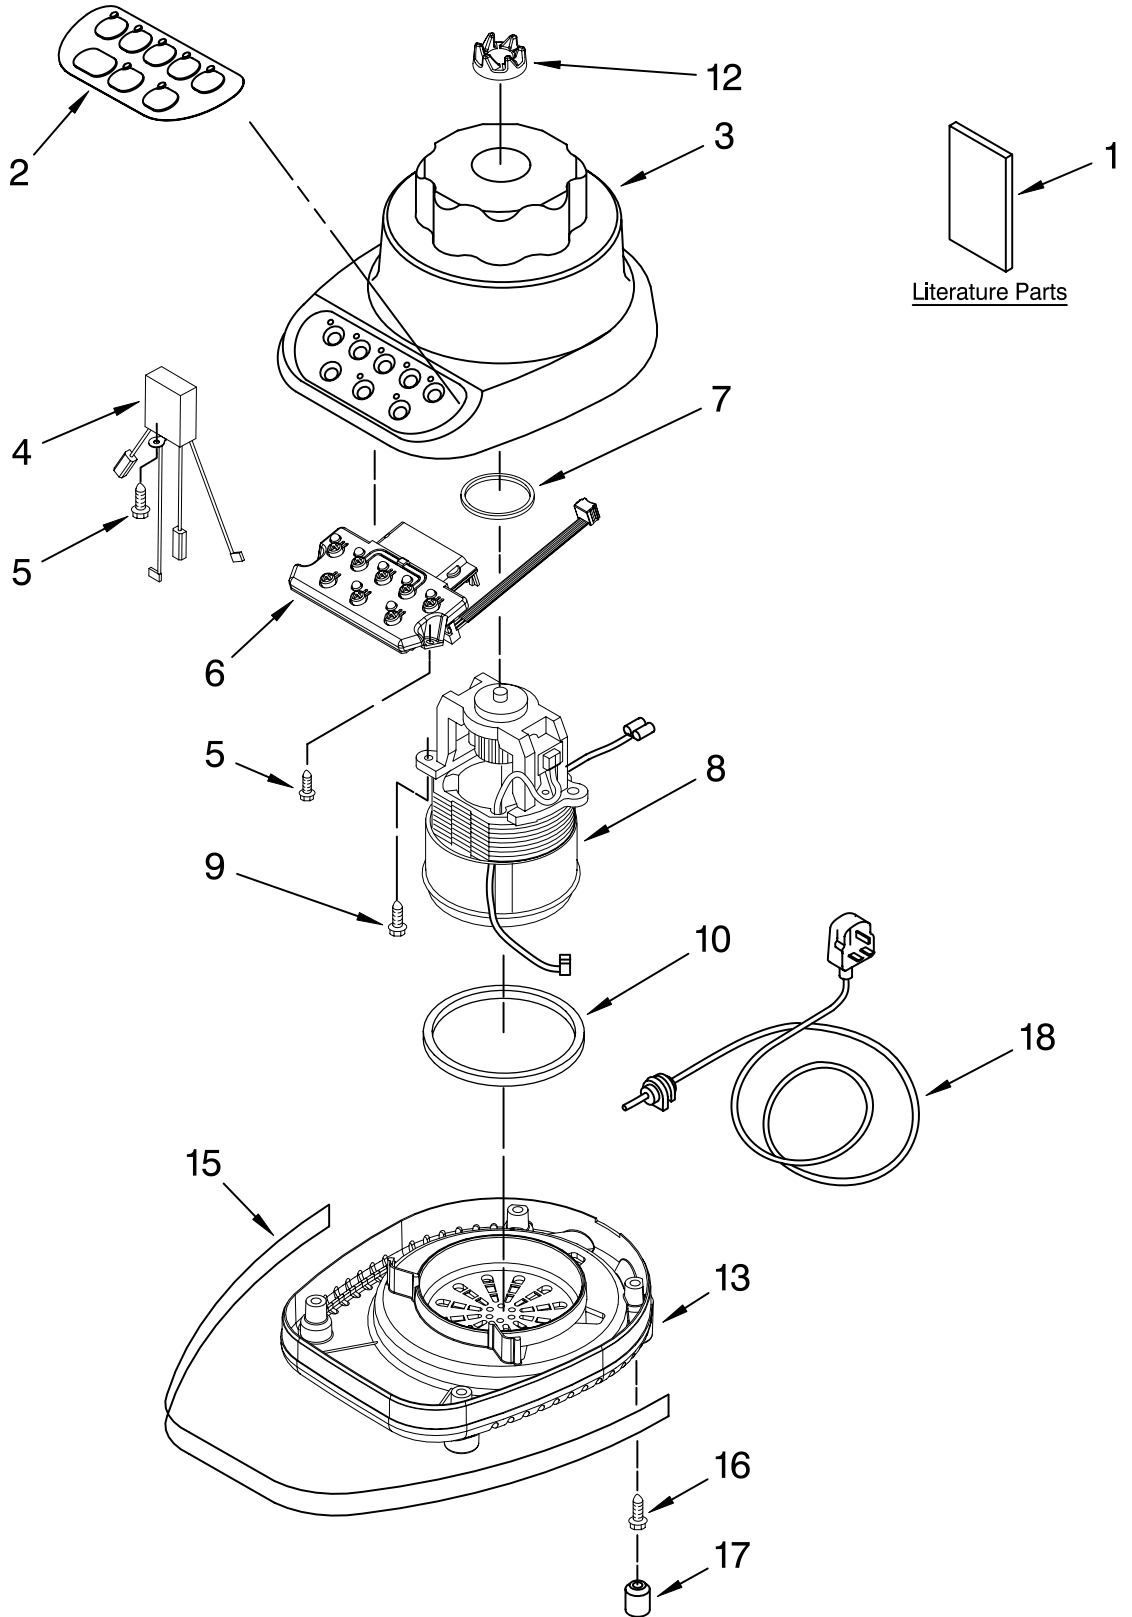

UNIT PARTS

For Variations Of Model: 5KSB52B__4

FOR ORDERING INFORMATION REFER TO PARTS PRICE LIST