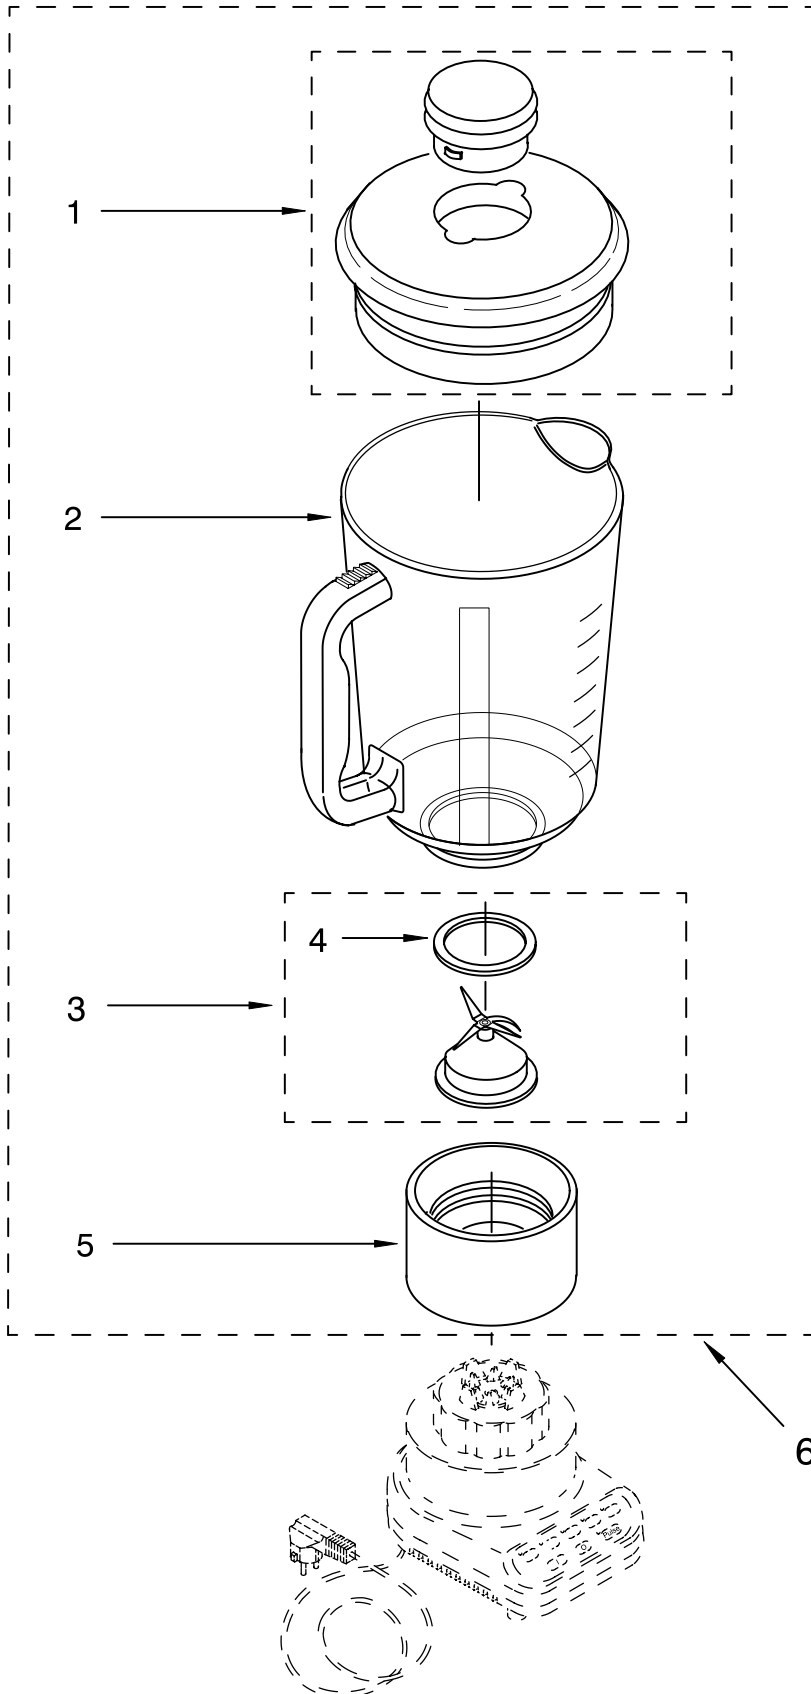

PARTS LIST

for

KitchenAid®

5-SPEED BLENDER

MODELS:

5KSB52EWH5 (White)
5KSB52EOB5 (Onyx Black)
5KSB52EBU5 (Cobalt Blue)
5KSB52EMY5 (Majestic Yellow)
5KSB52EGR5 (Imperial Grey)
5KSB52EER5 (Empire Red)
5KSB52EAC5 (Almond Creme)
5KSB52ECR5 (Chrome)
5KSB52ETG5 (Tangerine)
5KSB52ENK5 (Brushed Nickel)
5KSB52EPM5 (Pearl Metallic)
5KSB52ECV5 (Caviar)

For Variations Of Model: 5KSB52E__5

Illus. No.	Part No.	DESCRIPTION
1		Literature
	9709310	Use & Care Guide
	8212373	Repair Parts List
2	9704296	Overlay, Switch
3		Housing, Upper
	9706989	White
	9706993	Onyx Black
	9706991	Cobalt Blue
	9706994	Majestic Yellow
	9706996	Imperial Grey
	9706995	Empire Red
	9706990	Almond Creme
	9706900	Chrome
	9707544	Tangerine
	9706901	Brushed Nickel
	W10200340	Pearl Metallic
	W10223067	Caviar
4	9704299	EMI Filter
5	W10068250	Screw
6	9706613	Board, Control (230V)
7	3184398	Seal, Motor
8	9706760	Motor (240V)
9	3400062	Screw
10	9701904	O-Ring
12	9704230	Coupling, Drive
13		Base
	9706718	White
	9706722	Onyx Black
	9706720	Cobalt Blue
	9706723	Majestic Yellow
	9706722	Imperial Grey
	9706724	Empire Red
	9706719	Almond Creme
	9707547	Tangerine
14	9704295	Band, Trim
16	3184608	Screw
17	115792	Foot, Rubber
18		Power Cord
	9707864	White
	9707865	Black

ATTACHMENT PARTS

For Variations Of Model: 5KSB52E_5

Illus. No.	Part No.	DESCRIPTION	
1		Lid And Cap	
	9707909	White	
	9707911	Onyx Black	
	9707913	Cobalt Blue	
	9707915	Majestic Yellow	
	9707912	Empire Red	
	9707910	Almond Creme	
2		Jar	
	9704200	Clear Glass	
	3	9707580	Dome & Blade Assy
		9704204	Seal, Insert
	5		Collar
		9704251	White
		9704253	Onyx Black
		9704255	Cobalt Blue
		9704257	Majestic Yellow
		9704254	Empire Red
9704252		Almond Creme	
6		Upper Assembly, Complete	
	9707581	White	
	9707587	Onyx Black	
	9707584	Cobalt Blue	
	9707586	Majestic Yellow	
	9707583	Empire Red	
	9707582	Almond Creme	
	9707947	Tangerine	