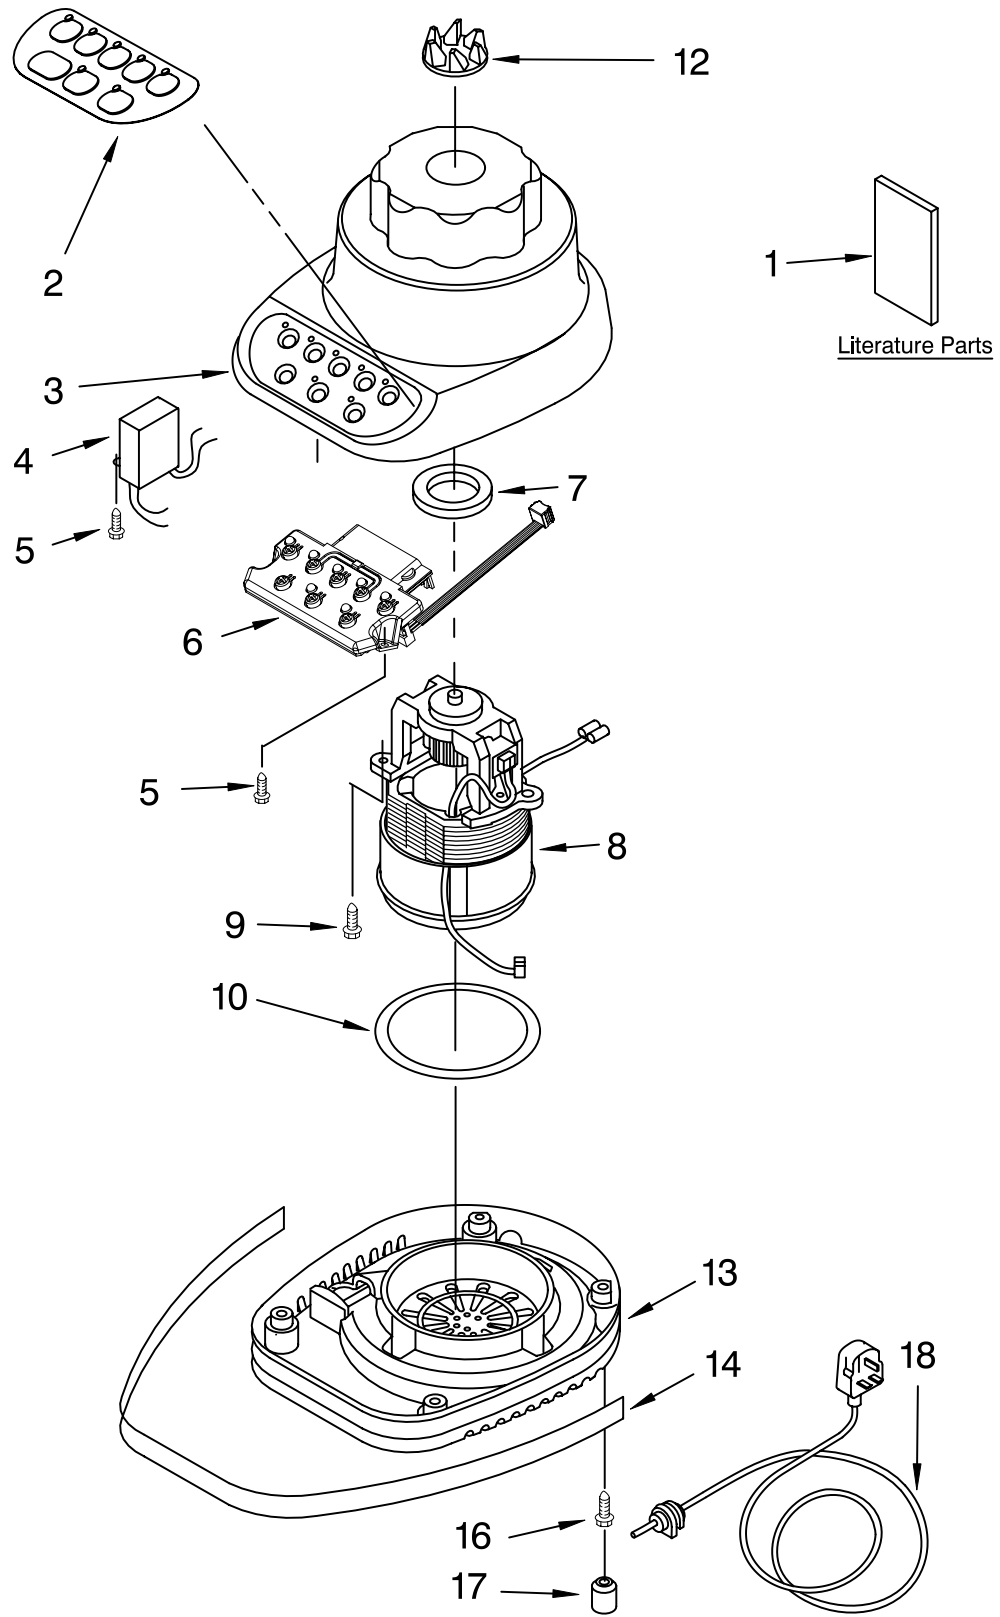

UNIT PARTS

For Variations Of Model: 5KSB52E_5

FOR ORDERING INFORMATION REFER TO PARTS PRICE LIST