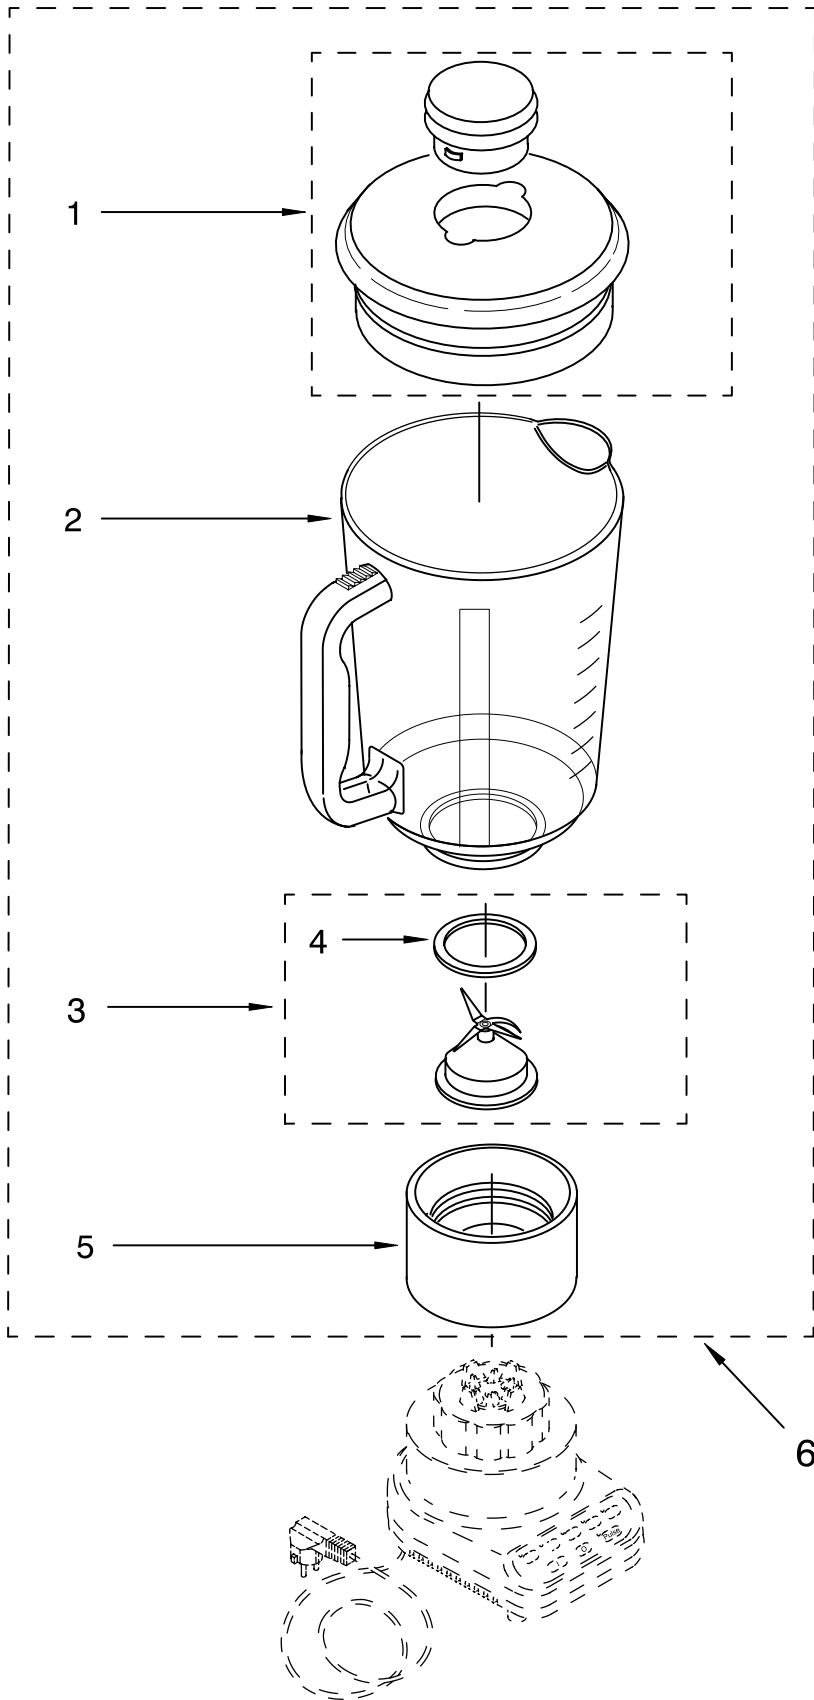

----- Manual continues below -----

PARTS LIST

for

KitchenAid®

5-SPEED BLENDER

MODELS:

5KSB52EWH5 (White)
5KSB52EOB5 (Onyx Black)
5KSB52EBU5 (Cobalt Blue)
5KSB52EMY5 (Majestic Yellow)
5KSB52EGR5 (Imperial Grey)
5KSB52EER5 (Empire Red)
5KSB52EAC5 (Almond Creme)
5KSB52ECR5 (Chrome)
5KSB52ETG5 (Tangerine)
5KSB52ENK5 (Brushed Nickel)
5KSB52EPM5 (Pearl Metallic)
5KSB52ECV5 (Caviar)

For Variations Of Model: 5KSB52E__5

Illus. No.	Part No.	DESCRIPTION
1		Literature
	9709310	Use & Care Guide
	8212373	Repair Parts List
2	9704296	Overlay, Switch
3		Housing, Upper
	9706989	White
	9706993	Onyx Black
	9706991	Cobalt Blue
	9706994	Majestic Yellow
	9706996	Imperial Grey
	9706995	Empire Red
	9706990	Almond Creme
	9706900	Chrome
	9707544	Tangerine
	9706901	Brushed Nickel
	W10200340	Pearl Metallic
	W10223067	Caviar
4	9704299	EMI Filter
5	W10068250	Screw
6	9706613	Board, Control (230V)
7	3184398	Seal, Motor
8	9706760	Motor (240V)
9	3400062	Screw
10	9701904	O-Ring
12	9704230	Coupling, Drive
13		Base
	9706718	White
	9706722	Onyx Black
	9706720	Cobalt Blue
	9706723	Majestic Yellow
	9706722	Imperial Grey
	9706724	Empire Red
	9706719	Almond Creme
	9707547	Tangerine
14	9704295	Band, Trim
16	3184608	Screw
17	115792	Foot, Rubber
18		Power Cord
	9707864	White
	9707865	Black

FOR ORDERING INFORMATION REFER TO PARTS PRICE LIST

ATTACHMENT PARTS

For Variations Of Model: 5KSB52E__5

Illus. No.	Part No.	DESCRIPTION	
1		Lid And Cap	
	9707909	White	
	9707911	Onyx Black	
	9707913	Cobalt Blue	
	9707915	Majestic Yellow	
	9707912	Empire Red	
	9707910	Almond Creme	
2		Jar	
	9704200	Clear Glass	
	3	9707580	Dome & Blade Assy
		9704204	Seal, Insert
	5		Collar
		9704251	White
		9704253	Onyx Black
		9704255	Cobalt Blue
		9704257	Majestic Yellow
		9704254	Empire Red
9704252		Almond Creme	
6		Upper Assembly, Complete	
	9707581	White	
	9707587	Onyx Black	
	9707584	Cobalt Blue	
	9707586	Majestic Yellow	
	9707583	Empire Red	
	9707582	Almond Creme	
	9707947	Tangerine	